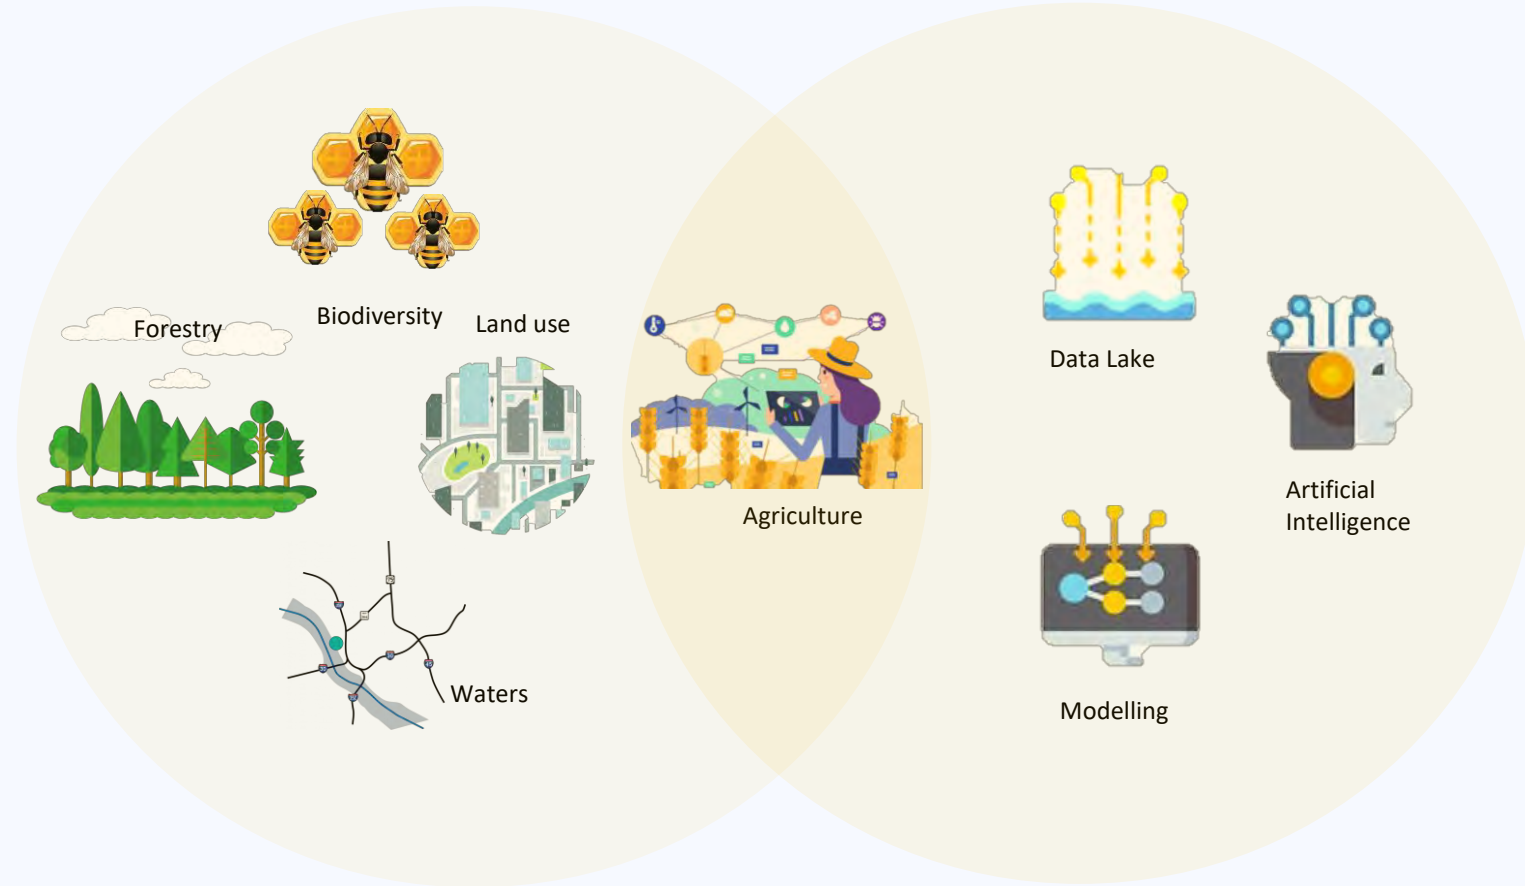

Digital
National
Alliance

THE ROLE OF RURAL COMMUNITIES IN THE SHARED EUROPEAN FUTURE

Sources: <https://land.copernicus.eu/pan-european/corine-land-cover>

THE SMART FARM, DIGITAL VILLAGE AND RURAL AREAS OF THE FUTURE

Strong

Smart

Sustainable

Data sharing &
Standards for
Smarter
Sustainable
Stronger
Digital Europe

DIGITAL AGROHUB - THE BRIDGE BETWEEN DIGITAL AND SUSTAINABLE EUROPE

Digital
Equitable
Sustainable
Agriculture

Intelligent
Shared
Data
Economy

For All
European
Regions &
Communities

2021-2027 – PERSPECTIVES FOR A DIGITAL RURAL EUROPE

- The Green Deal
- The Recovery Plan
- Climate Law & SDGs

But far more

- Cooperation
- Exchange of best practices
- Bridging the gaps
- Leveraging our strengths