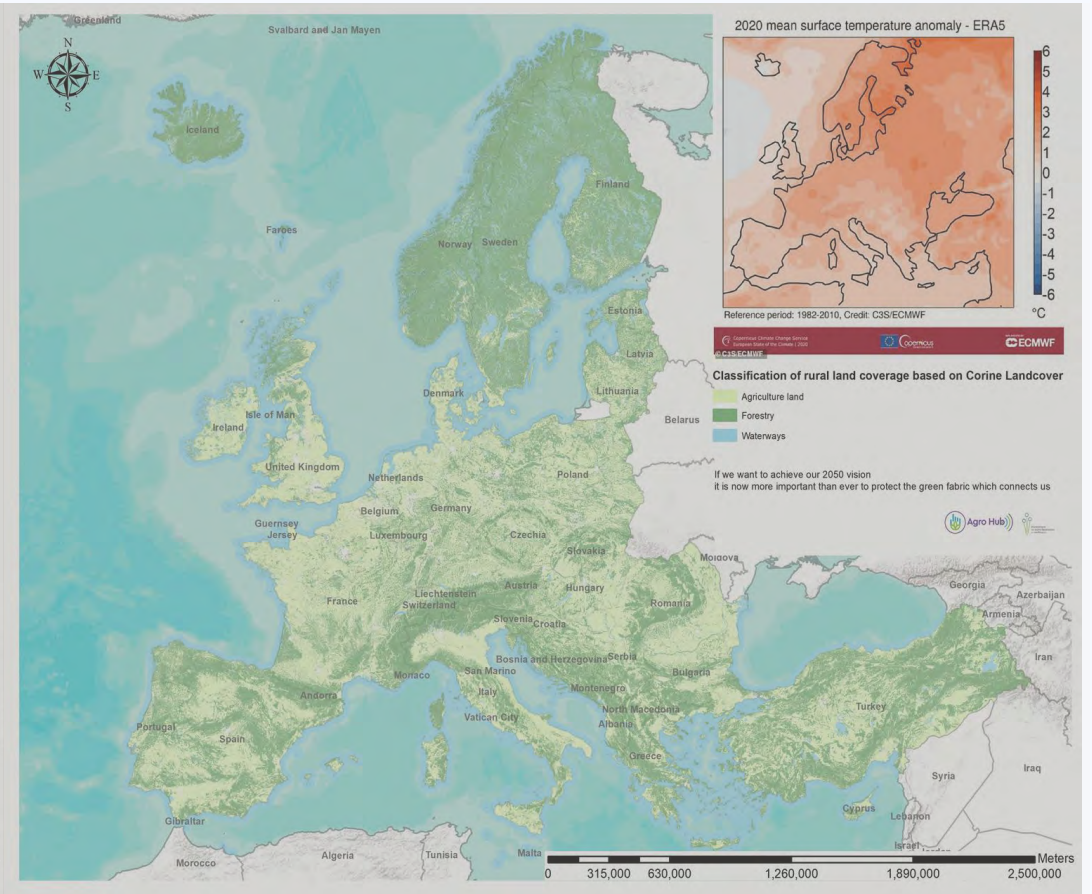

Digital
National
Alliance

THE ROLE OF RURAL COMMUNITIES IN THE SHARED EUROPEAN FUTURE

Sources: <https://land.copernicus.eu/pan-european/corine-land-cover>

THE SMART FARM, DIGITAL VILLAGE AND RURAL AREAS OF THE FUTURE