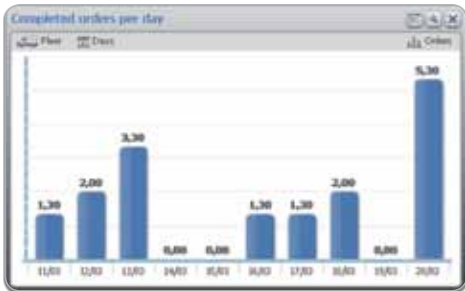

Worried about fuel costs? The TomTom Dashboard shows you who's driving how much and when. What is the trend on business mileage versus private mileage? The WEBFLEET Dashboard graphs have the answer.

### The benefits are clear to see

The TomTom Dashboard gives you a visual representation of up to 18 Key Performance Indicators (KPIs), so you can see trends emerging as they happen.

You can set the standard for any KPI and see how an individual, a team or the business as a whole is measuring up. These results at a glance will help you act quickly and confidently to put things back on track.

### Excel in service

Do you need to improve service levels? Are fewer orders being completed on time? The trend line will show you.