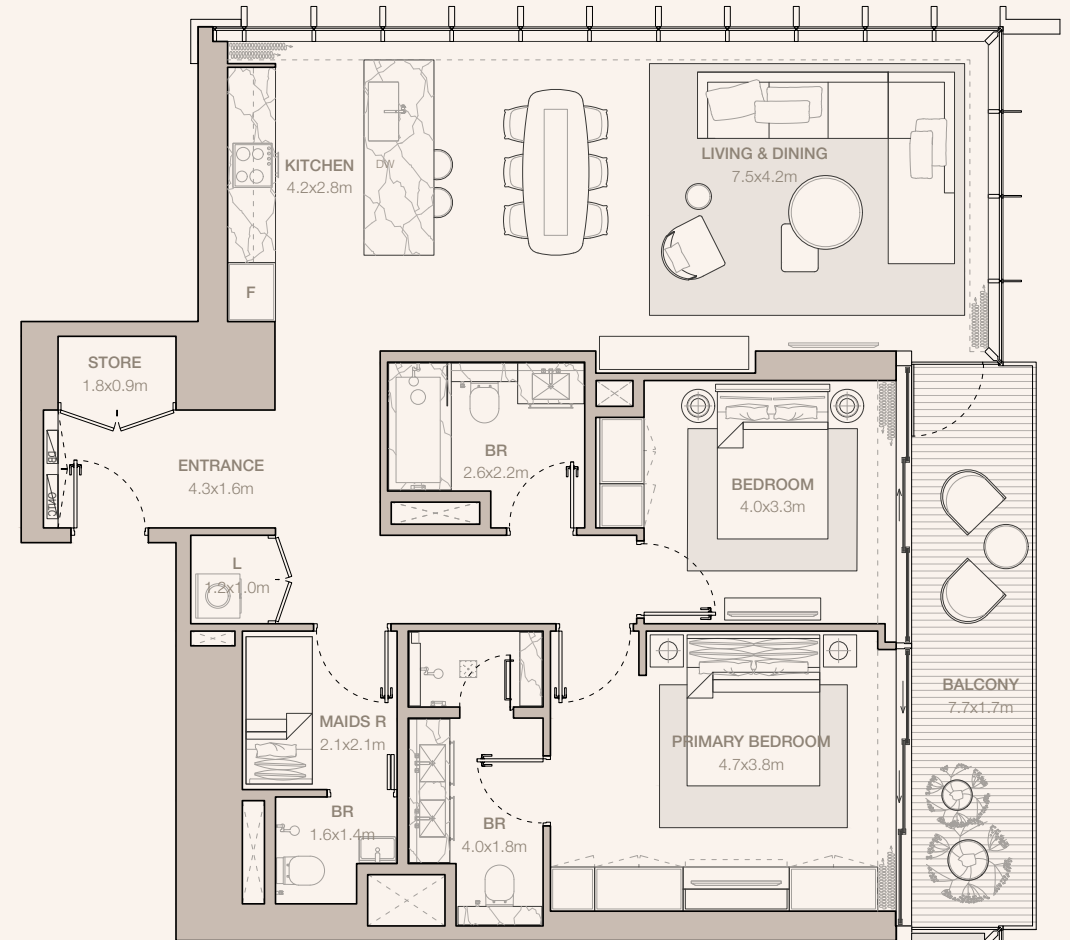

TOTAL  
137.89 SQM | 1484.24 SQFT

Disclaimer: Plans, details and unit orientation included are indicative only and are subject to change by the developer/seller at its sole discretion without notice and/or liability. All images, including features, finishes, furnishings, view and scale are illustrative only. Final areas, orientation, dimensions, layout and materials may differ from those stated.