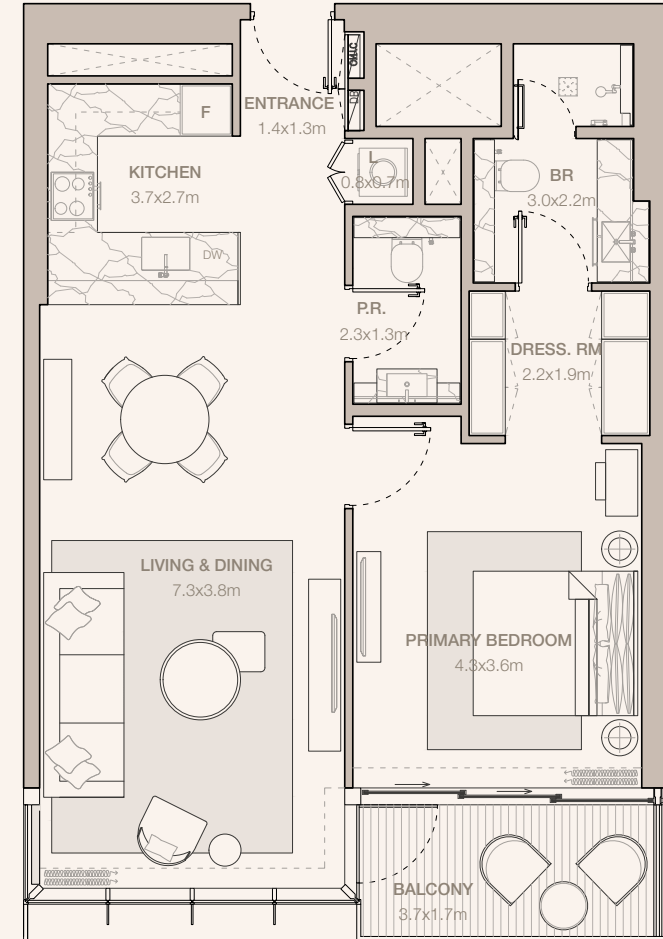

## 1-BEDROOM TYPE A2A

TOWER B

UNIT NUMBER

303, 403, 503, 603, 703, 803, 903, 1003, 1103, 1203, 1303,  
1403, 1503, 1603, 1703, 1803, 1903, 2003, 2103, 2203, 2303

SUITE AREA

76.06 SQM | 818.70 SQFT

BALCONY AREA

6.6 SQM | 71.04 SQFT

TOTAL

82.66 SQM | 889.74 SQFT

Disclaimer: Plans, details and unit orientation included are indicative only and are subject to change by the developer/seller at its sole discretion without notice and/or liability. All images, including features, finishes, furnishings, view and scale are illustrative only. Final areas, orientation, dimensions, layout and materials may differ from those stated.