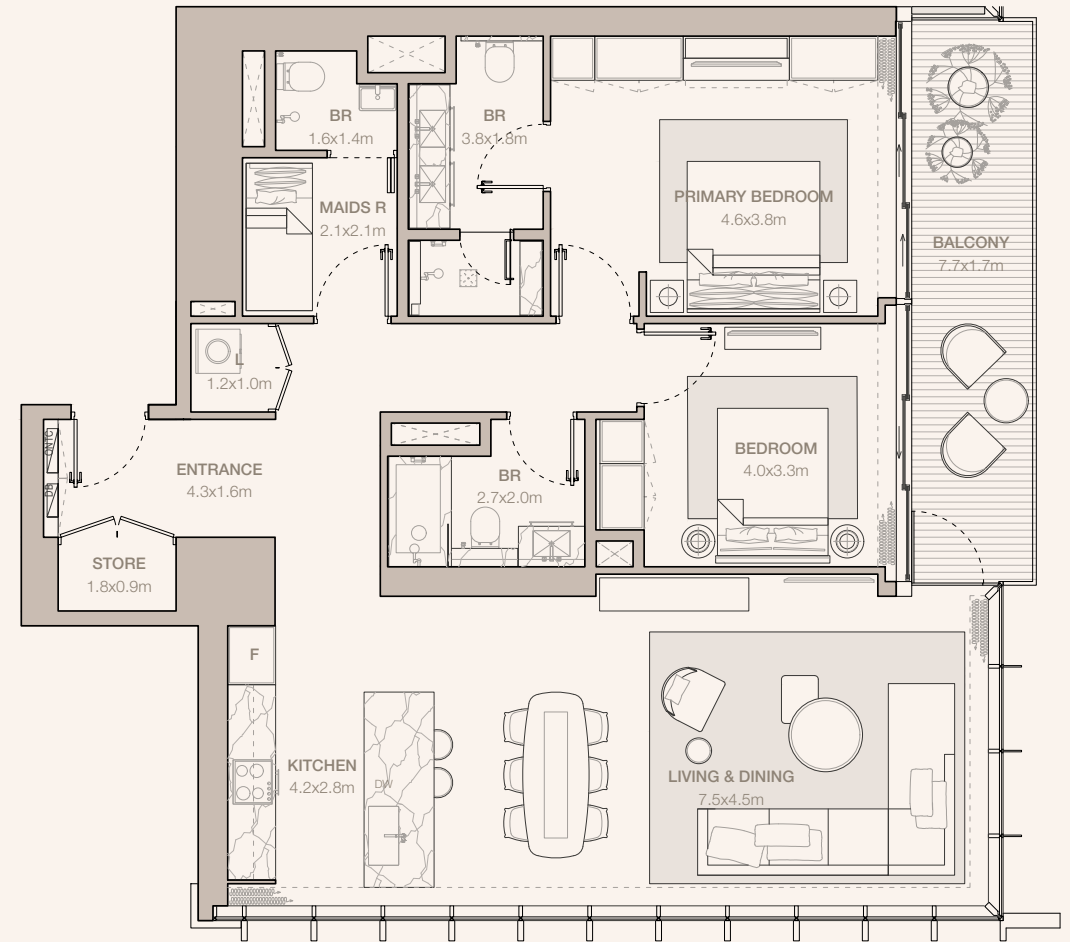

## 2-BEDROOM TYPE B3 - E (M)

TOWER B

UNIT NUMBER  
1009

SUITE AREA  
124.33 SQM | 1338.28 SQFT

BALCONY AREA  
13.44 SQM | 144.67 SQFT

TOTAL  
137.77 SQM | 1482.94 SQFT

Disclaimer: Plans, details and unit orientation included are indicative only and are subject to change by the developer/seller at its sole discretion without notice and/or liability. All images, including features, finishes, furnishings, view and scale are illustrative only. Final areas, orientation, dimensions, layout and materials may differ from those stated.