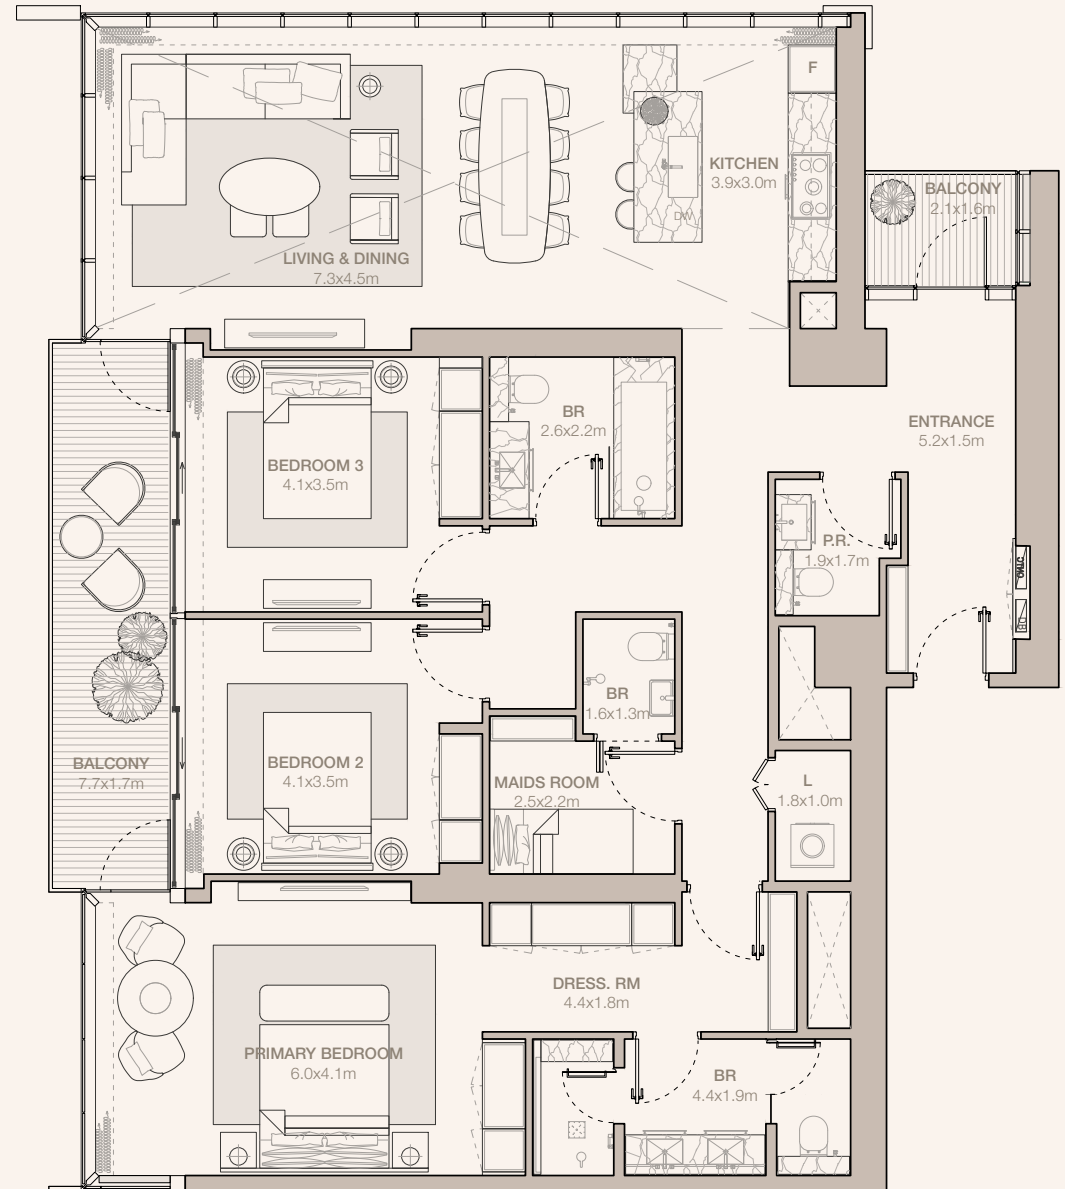

## 3-BEDROOM TYPE C1 - H1

TOWER B

UNIT NUMBER  
3003

SUITE AREA  
177.77 SQM | 1913.50 SQFT

BALCONY AREA  
17.26 SQM | 185.79 SQFT

TOTAL  
195.03 SQM | 2099.29 SQFT

Disclaimer: Plans, details and unit orientation included are indicative only and are subject to change by the developer/seller at its sole discretion without notice and/or liability. All images, including features, finishes, furnishings, view and scale are illustrative only. Final areas, orientation, dimensions, layout and materials may differ from those stated.