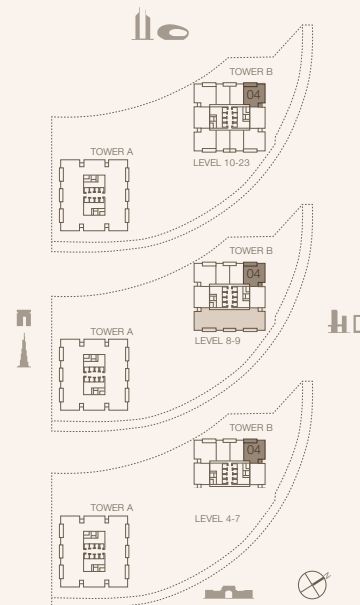

18.00 SQM | 193.75 SQFT

TOTAL

147.75 SQM | 1590.37 SQFT

Disclaimer: Plans, details and unit orientation included are indicative only and are subject to change by the developer/seller at its sole discretion without notice and/or liability. All images, including features, finishes, furnishings, view and scale are illustrative only. Final areas, orientation, dimensions, layout and materials may differ from those stated.