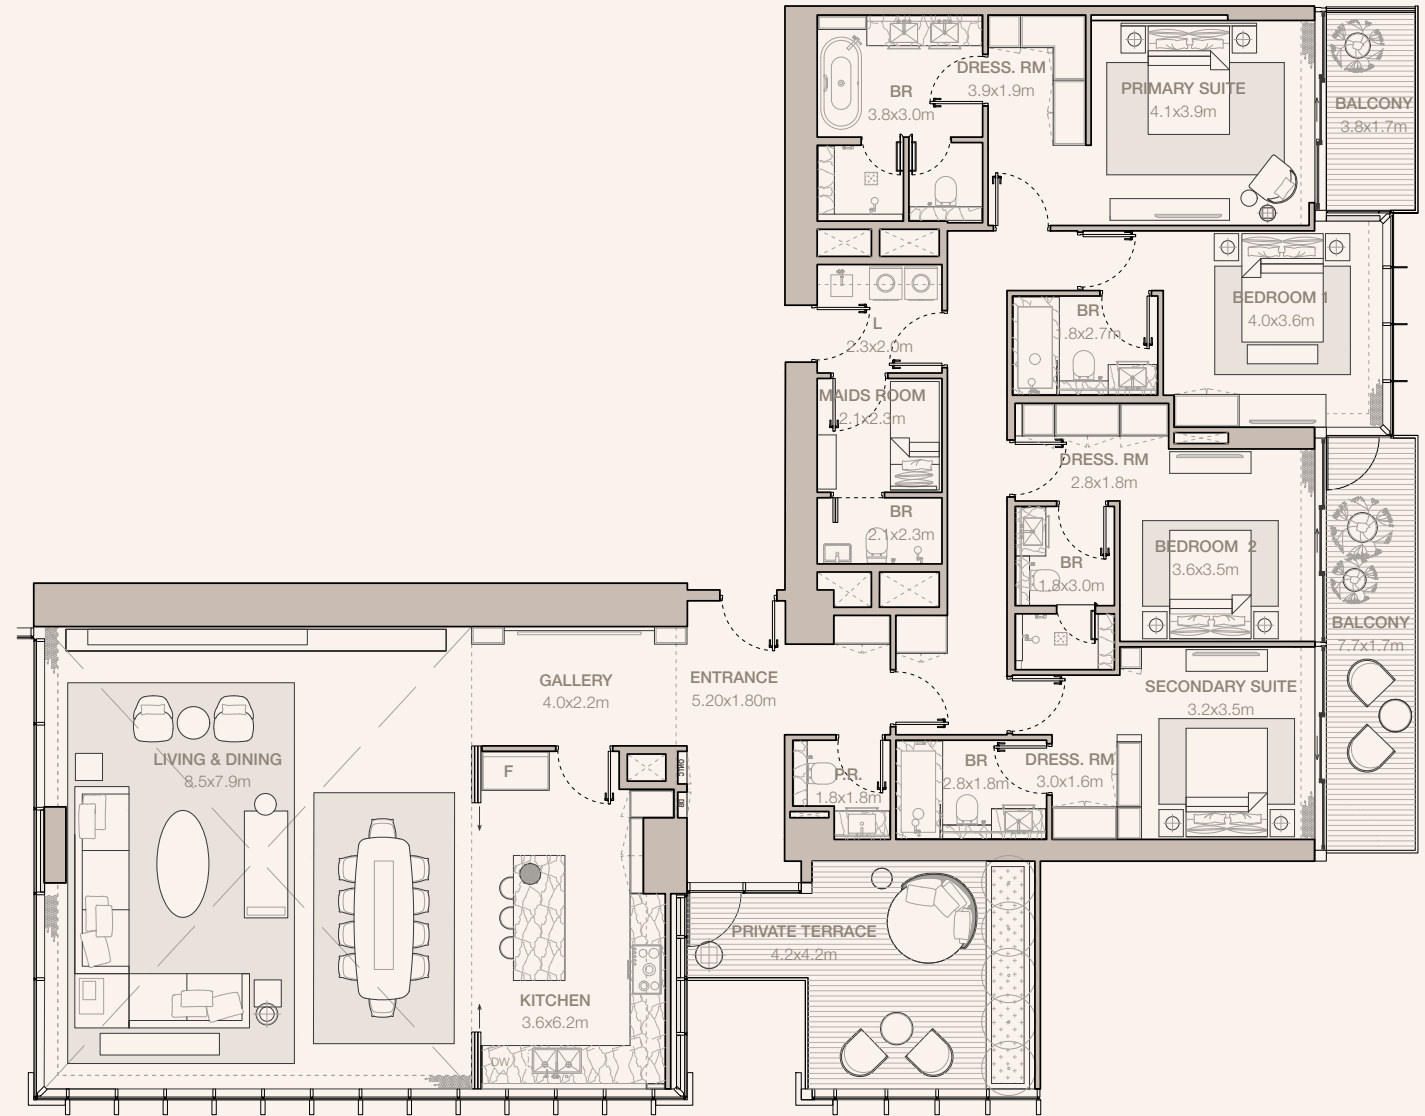

## 4-BEDROOM TYPE D2 (M)

TOWER B

UNIT NUMBER  
5401

SUITE AREA  
278.75 SQM | 3000.44 SQFT

BALCONY AREA  
43.81 SQM | 471.57 SQFT

TOTAL  
322.56 SQM | 3472.01 SQFT

Disclaimer: Plans, details and unit orientation included are indicative only and are subject to change by the developer/seller at its sole discretion without notice and/or liability. All images, including features, finishes, furnishings, view and scale are illustrative only. Final areas, orientation, dimensions, layout and materials may differ from those stated.