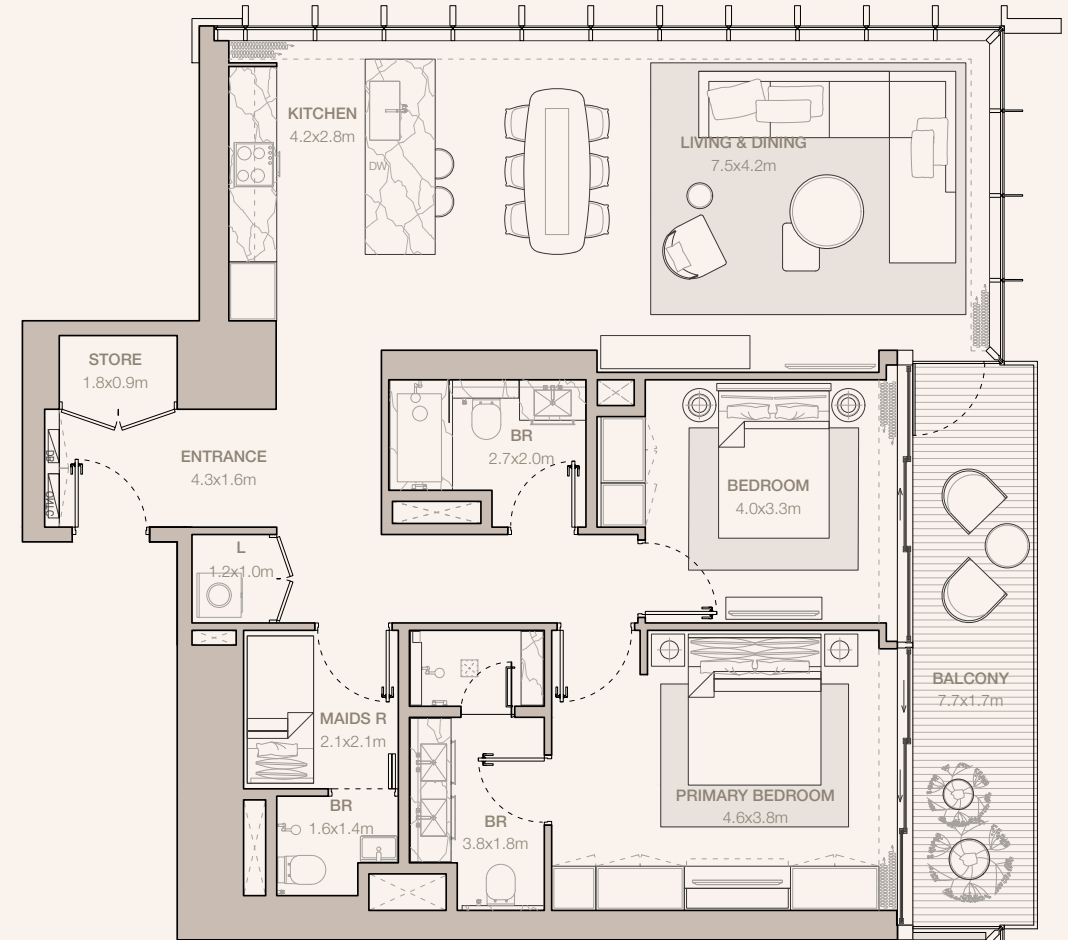

## 2-BEDROOM TYPE B3 - E

TOWER B

UNIT NUMBER  
1006

SUITE AREA  
124.34 SQM | 1338.38 SQFT

BALCONY AREA  
13.43 SQM | 144.56 SQFT

TOTAL  
137.77 SQM | 1482.94 SQFT

Disclaimer: Plans, details and unit orientation included are indicative only and are subject to change by the developer/seller at its sole discretion without notice and/or liability. All images, including features, finishes, furnishings, view and scale are illustrative only. Final areas, orientation, dimensions, layout and materials may differ from those stated.