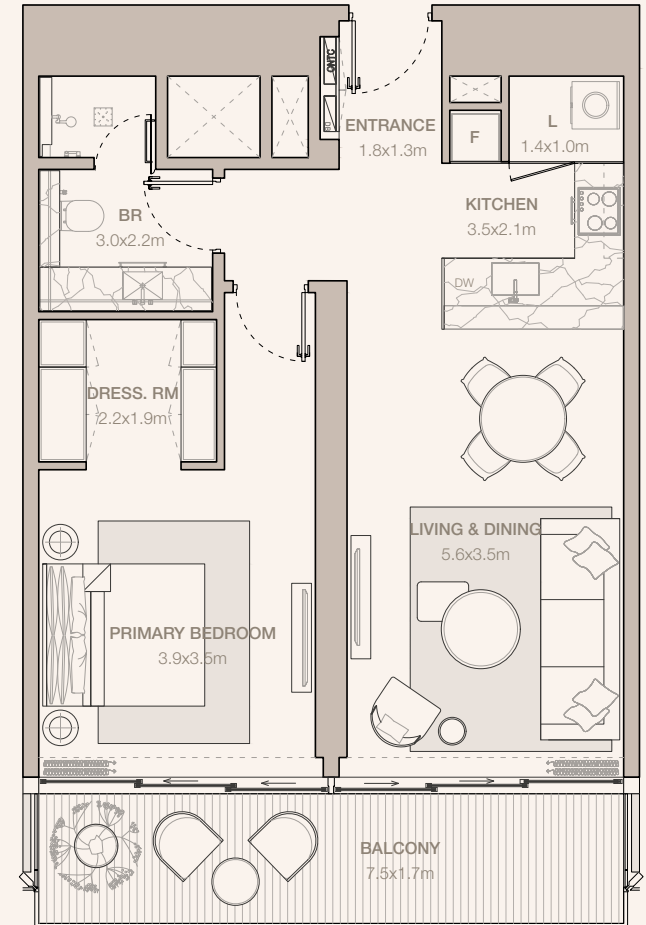

## 1-BEDROOM TYPE A1 - N1

TOWER B

UNIT NUMBER  
3806

SUITE AREA  
67.21 SQM | 723.44 SQFT

BALCONY AREA  
13.21 SQM | 142.19 SQFT

TOTAL  
80.42 SQM | 865.63 SQFT

Disclaimer: Plans, details and unit orientation included are indicative only and are subject to change by the developer/seller at its sole discretion without notice and/or liability. All images, including features, finishes, furnishings, view and scale are illustrative only. Final areas, orientation, dimensions, layout and materials may differ from those stated.

## 1-BEDROOM TYPE A1 - N2

TOWER B

UNIT NUMBER  
3906

SUITE AREA  
67.2 SQM | 723.33 SQFT

BALCONY AREA  
13.21 SQM | 142.19 SQFT

TOTAL  
80.41 SQM | 865.53 SQFT

Disclaimer: Plans, details and unit orientation included are indicative only and are subject to change by the developer/seller at its sole discretion without notice and/or liability. All images, including features, finishes, furnishings, view and scale are illustrative only. Final areas, orientation, dimensions, layout and materials may differ from those stated.