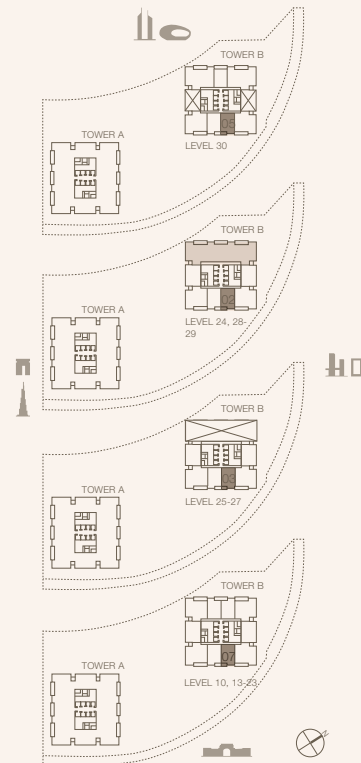

## 1-BEDROOM TYPE A2

TOWER B

UNIT NUMBER

1007, 1307, 1407, 1507, 1607, 1707, 1807, 1907, 2007, 2107,  
2207, 2307, 2402, 2503, 2603, 2703, 2802, 2902, 3005

SUITE AREA

74.45 SQM | 801.37 SQFT

BALCONY AREA

6.6 SQM | 71.04 SQFT

TOTAL

81.05 SQM | 872.41 SQFT

Disclaimer: Plans, details and unit orientation included are indicative only and are subject to change by the developer/seller at its sole discretion without notice and/or liability. All images, including features, finishes, furnishings, view and scale are illustrative only. Final areas, orientation, dimensions, layout and materials may differ from those stated.