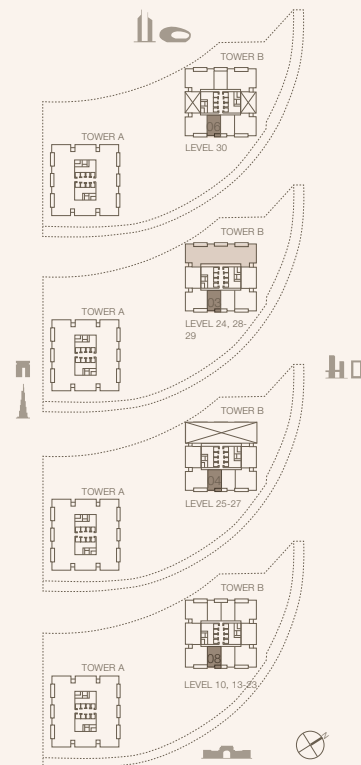

TOTAL

81.05 SQM | 872.41 SQFT

UNIT NUMBER

2403, 2504, 2604, 2704, 2803, 2903, 3006

SUITE AREA

74.45 SQM | 801.37 SQFT

BALCONY AREA

6.61 SQM | 71.15 SQFT

TOTAL

81.06 SQM | 872.52 SQFT

Disclaimer: Plans, details and unit orientation included are indicative only and are subject to change by the developer/seller at its sole discretion without notice and/or liability. All images, including features, finishes, furnishings, view and scale are illustrative only. Final areas, orientation, dimensions, layout and materials may differ from those stated.