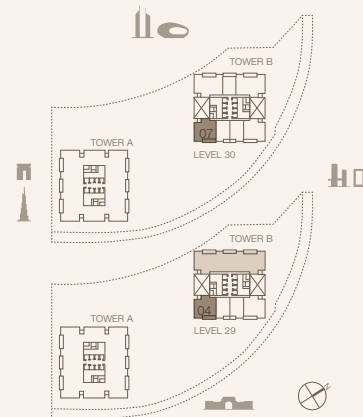

## 2-BEDROOM TYPE B3 - N1 (M)

TOWER B

UNIT NUMBER  
2904, 3007

SUITE AREA  
128.43 SQM | 1382.41 SQFT

BALCONY AREA  
13.44 SQM | 144.67 SQFT

TOTAL  
141.87 SQM | 1527.08 SQFT

Disclaimer: Plans, details and unit orientation included are indicative only and are subject to change by the developer/seller at its sole discretion without notice and/or liability. All images, including features, finishes, furnishings, view and scale are illustrative only. Final areas, orientation, dimensions, layout and materials may differ from those stated.