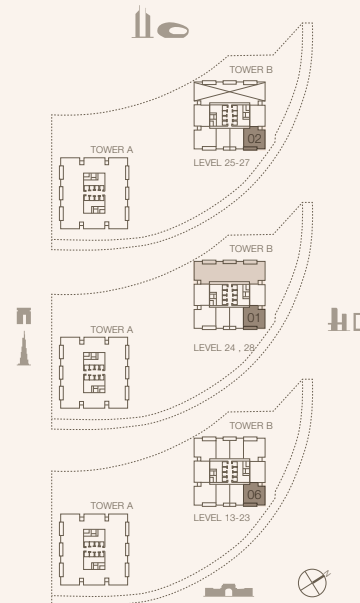

TOTAL  
137.89 SQM | 1484.24 SQFT

Disclaimer: Plans, details and unit orientation included are indicative only and are subject to change by the developer/seller at its sole discretion without notice and/or liability. All images, including features, finishes, furnishings, view and scale are illustrative only. Final areas, orientation, dimensions, layout and materials may differ from those stated.