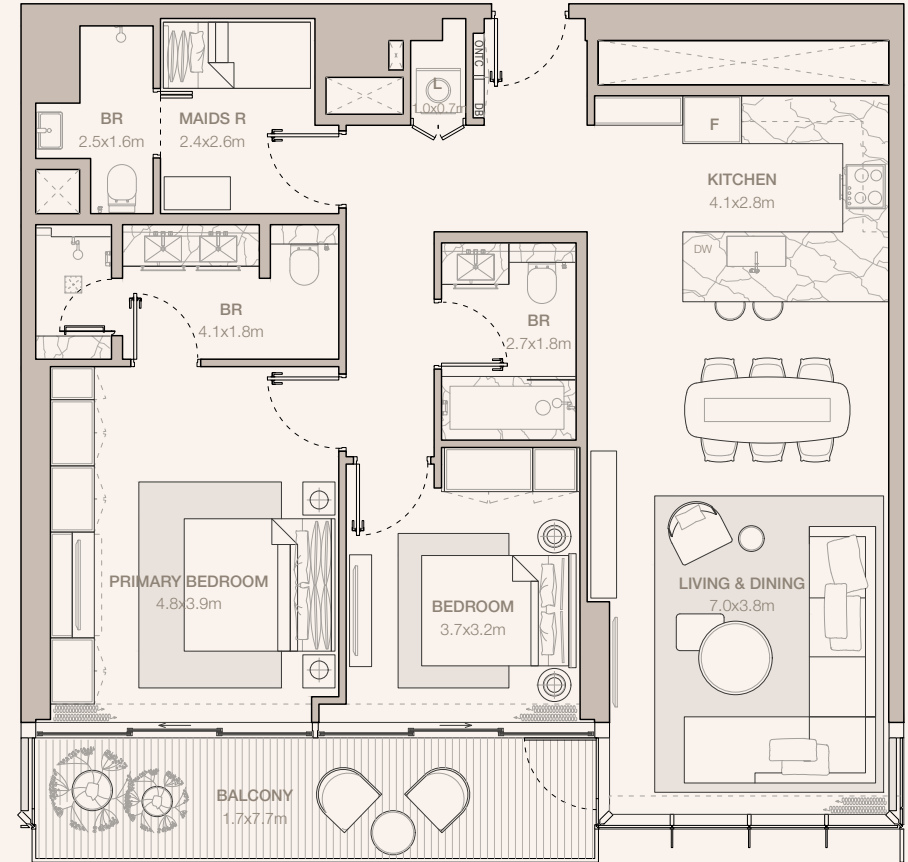

JUMEIRAH

RESIDENCES

EMIRATES TOWERS

2-BEDROOM TYPE B2

TOWER B

UNIT NUMBER
3103

SUITE AREA
114 SQM | 1227.09 SQFT

BALCONY AREA
13.56 SQM | 145.96 SQFT

TOTAL
127.56 SQM | 1373.04 SQFT

UNIT NUMBER
3503, 3703, 3903, 4103, 4303, 4503, 4703, 4903, 5103

SUITE AREA
114.13 SQM | 1228.49 SQFT

BALCONY AREA
13.43 SQM | 144.56 SQFT

TOTAL
127.56 SQM | 1373.04 SQFT

Disclaimer: Plans, details and unit orientation included are indicative only and are subject to change by the developer/seller at its sole discretion without notice and/or liability. All images, including features, finishes, furnishings, view and scale are illustrative only. Final areas, orientation, dimensions, layout and materials may differ from those stated.