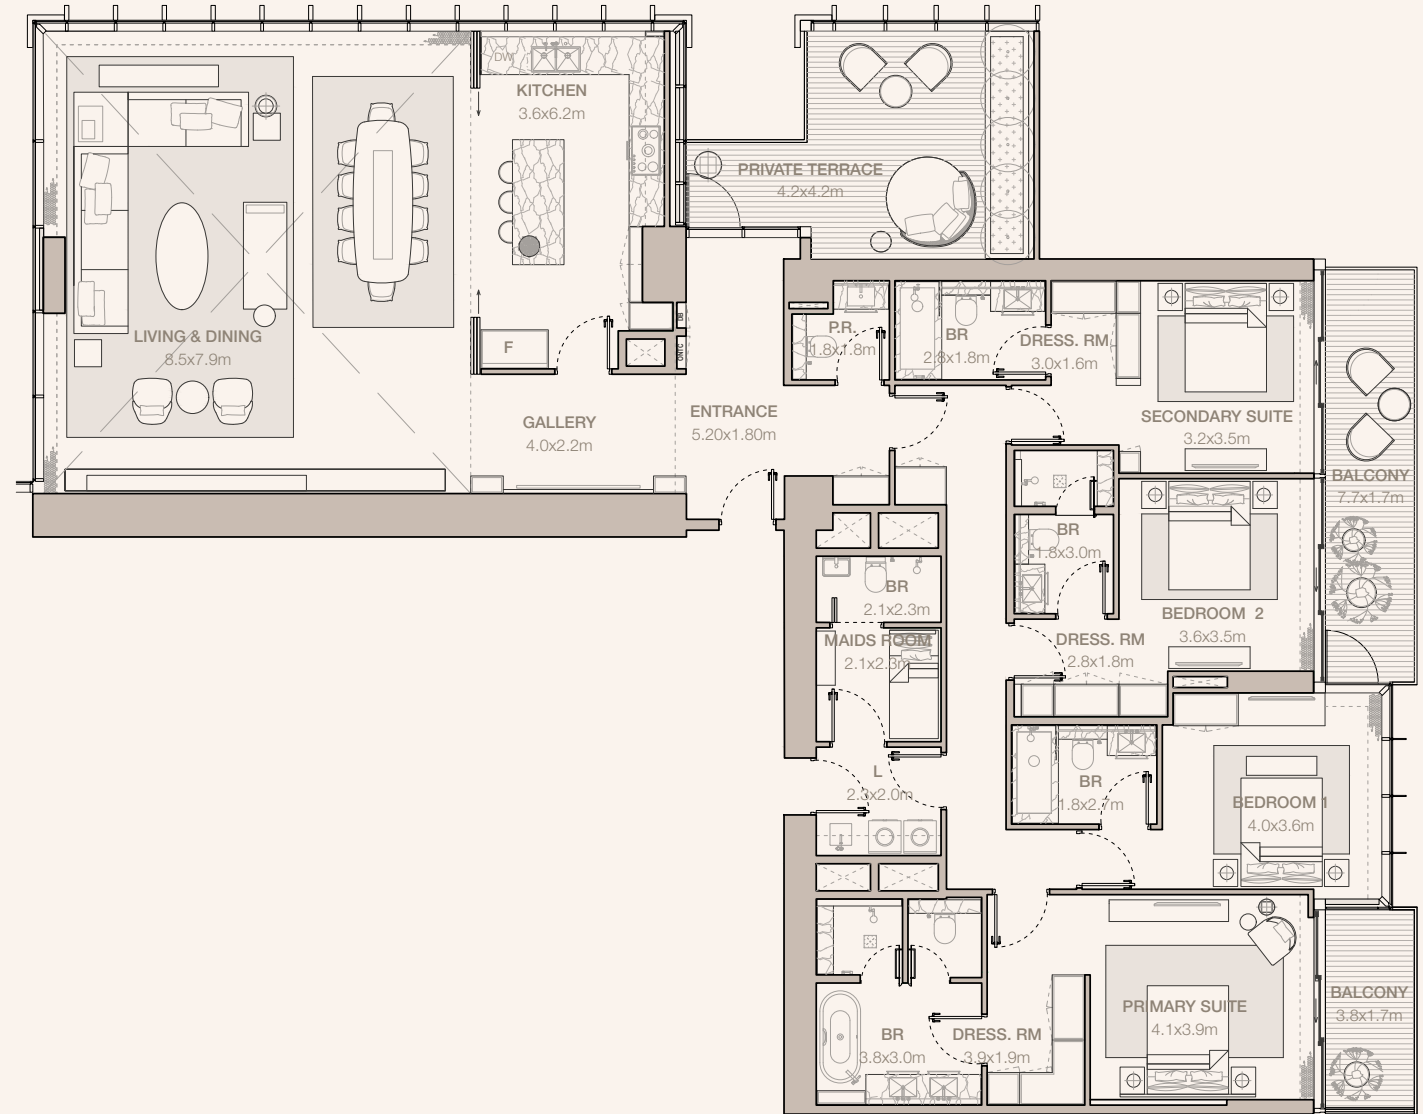

## 4-BEDROOM TYPE D2

TOWER B

UNIT NUMBER  
5402

SUITE AREA  
278.73 SQM | 3000.22 SQFT

BALCONY AREA  
43.82 SQM | 471.67 SQFT

TOTAL  
322.55 SQM | 3471.90 SQFT

Disclaimer: Plans, details and unit orientation included are indicative only and are subject to change by the developer/seller at its sole discretion without notice and/or liability. All images, including features, finishes, furnishings, view and scale are illustrative only. Final areas, orientation, dimensions, layout and materials may differ from those stated.