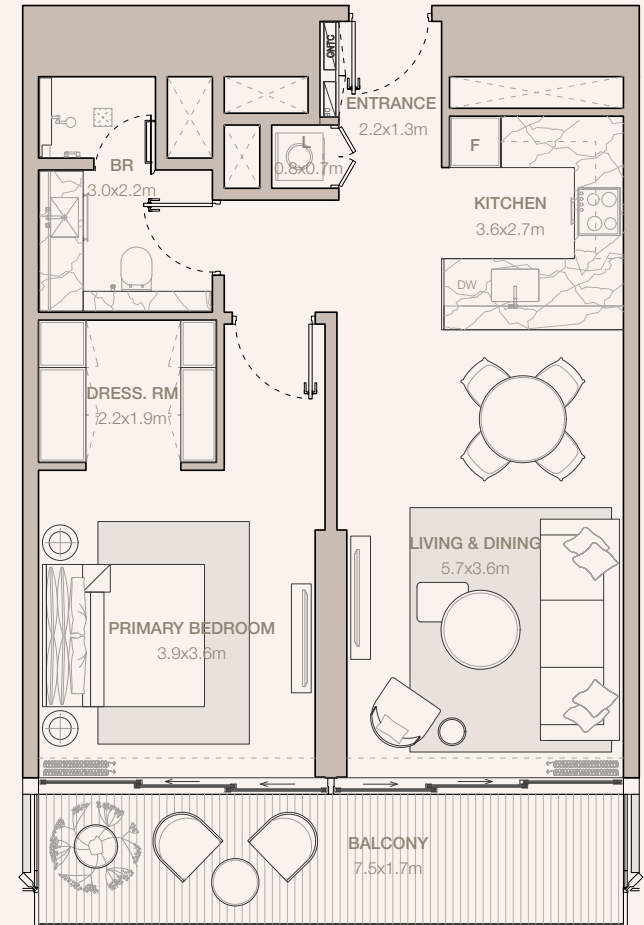

## 1-BEDROOM TYPE A1 - N2

TOWER B

UNIT NUMBER  
3906

SUITE AREA  
67.2 SQM | 723.33 SQFT

BALCONY AREA  
13.21 SQM | 142.19 SQFT

TOTAL  
80.41 SQM | 865.53 SQFT

Disclaimer: Plans, details and unit orientation included are indicative only and are subject to change by the developer/seller at its sole discretion without notice and/or liability. All images, including features, finishes, furnishings, view and scale are illustrative only. Final areas, orientation, dimensions, layout and materials may differ from those stated.