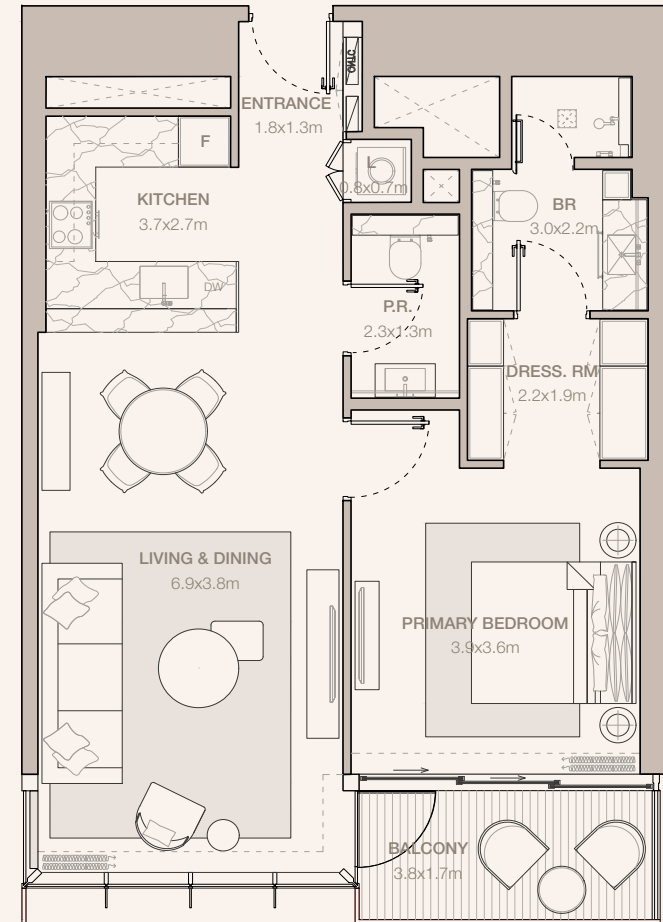

TOTAL

81.05 SQM | 872.41 SQFT

UNIT NUMBER

2403, 2504, 2604, 2704, 2803, 2903, 3006

SUITE AREA

74.45 SQM | 801.37 SQFT

BALCONY AREA

6.61 SQM | 71.15 SQFT

TOTAL

81.06 SQM | 872.52 SQFT

Disclaimer: Plans, details and unit orientation included are indicative only and are subject to change by the developer/seller at its sole discretion without notice and/or liability. All images, including features, finishes, furnishings, view and scale are illustrative only. Final areas, orientation, dimensions, layout and materials may differ from those stated.