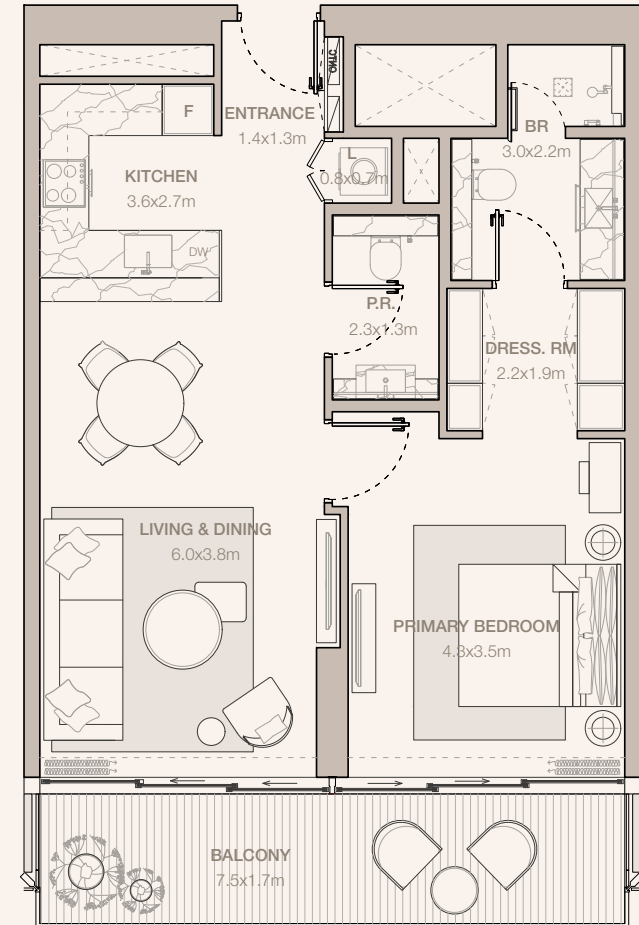

## 1-BEDROOM TYPE A1A

TOWER B

UNIT NUMBER

3402, 3502, 3602, 3702, 3802, 3902, 4002, 4102, 4202,  
4302, 4402, 4502, 4602, 4702, 4802, 4902, 5002, 5102

SUITE AREA

68.53 SQM | 737.65 SQFT

BALCONY AREA

13.21 SQM | 142.19 SQFT

TOTAL

81.74 SQM | 879.84 SQFT

Disclaimer: Plans, details and unit orientation included are indicative only and are subject to change by the developer/seller at its sole discretion without notice and/or liability. All images, including features, finishes, furnishings, view and scale are illustrative only. Final areas, orientation, dimensions, layout and materials may differ from those stated.