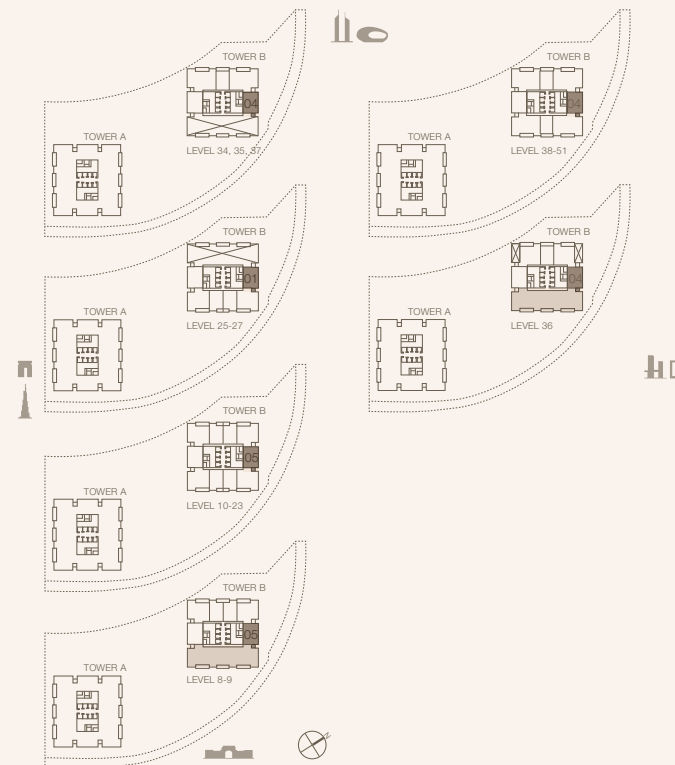

JUMEIRAH

RESIDENCES

EMIRATES TOWERS

2-BEDROOM TYPE B1 (CONTINUED)

TOWER B

UNIT NUMBER
805, 905

SUITE AREA
103.34 SQM | 1112.34 SQFT

BALCONY AREA
4.89 SQM | 52.64 SQFT

TOTAL
108.23 SQM | 1164.98 SQFT

UNIT NUMBER
2501, 2601, 2701

SUITE AREA
103.34 SQM | 1112.34 SQFT

BALCONY AREA
4.94 SQM | 53.17 SQFT

TOTAL
108.28 SQM | 1165.52 SQFT

UNIT NUMBER
1105, 1205, 1305, 1405, 1505, 1605, 1705, 1805, 1905,
2005, 2105, 2205, 2305

SUITE AREA
103.34 SQM | 1112.34 SQFT

BALCONY AREA
4.88 SQM | 52.53 SQFT

TOTAL
108.22 SQM | 1164.87 SQFT

Disclaimer: Plans, details and unit orientation included are indicative only and are subject to change by the developer/seller at its sole discretion without notice and/or liability. All images, including features, finishes, furnishings, view and scale are illustrative only. Final areas, orientation, dimensions, layout and materials may differ from those stated.