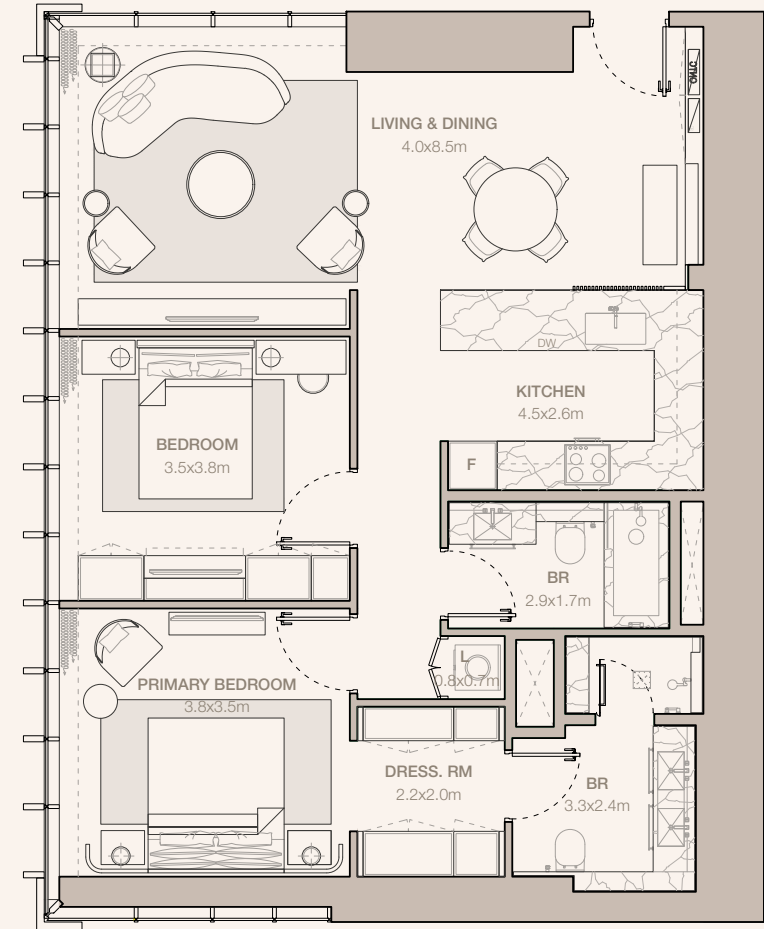

## 2-BEDROOM TYPE B1 - N1

TOWER B

UNIT NUMBER  
405, 505, 605, 705

SUITE AREA  
103.62 SQM | 1115.36 SQFT

BALCONY AREA  
0 SQM | 0.0 SQFT

TOTAL  
103.62 SQM | 1115.36 SQFT

Disclaimer: Plans, details and unit orientation included are indicative only and are subject to change by the developer/seller at its sole discretion without notice and/or liability. All images, including features, finishes, furnishings, view and scale are illustrative only. Final areas, orientation, dimensions, layout and materials may differ from those stated.