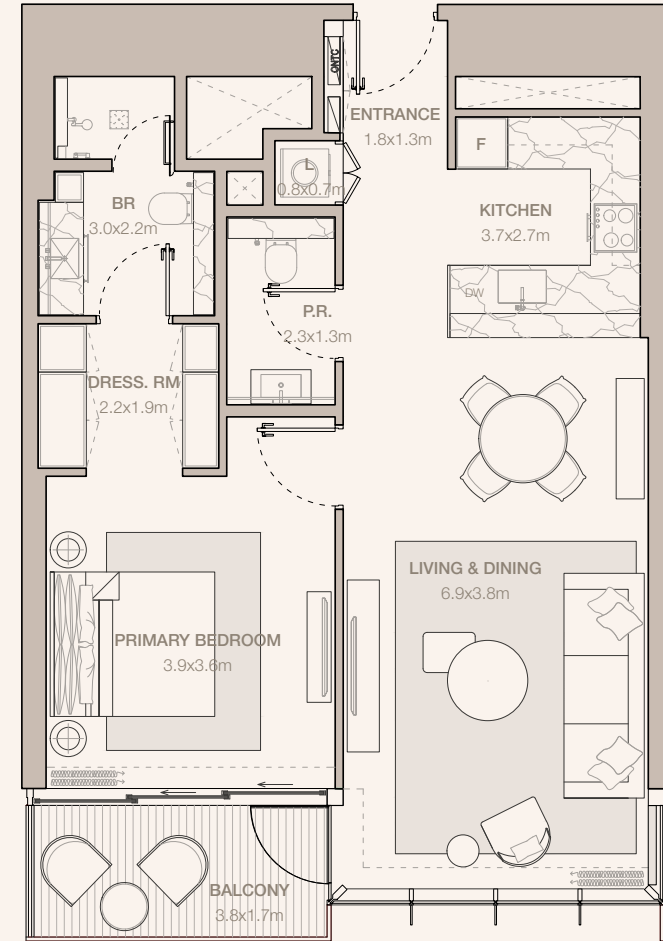

## 1-BEDROOM TYPE A2

TOWER B

UNIT NUMBER

1007, 1307, 1407, 1507, 1607, 1707, 1807, 1907, 2007, 2107,  
2207, 2307, 2402, 2503, 2603, 2703, 2802, 2902, 3005

SUITE AREA

74.45 SQM | 801.37 SQFT

BALCONY AREA

6.6 SQM | 71.04 SQFT

TOTAL

81.05 SQM | 872.41 SQFT

Disclaimer: Plans, details and unit orientation included are indicative only and are subject to change by the developer/seller at its sole discretion without notice and/or liability. All images, including features, finishes, furnishings, view and scale are illustrative only. Final areas, orientation, dimensions, layout and materials may differ from those stated.