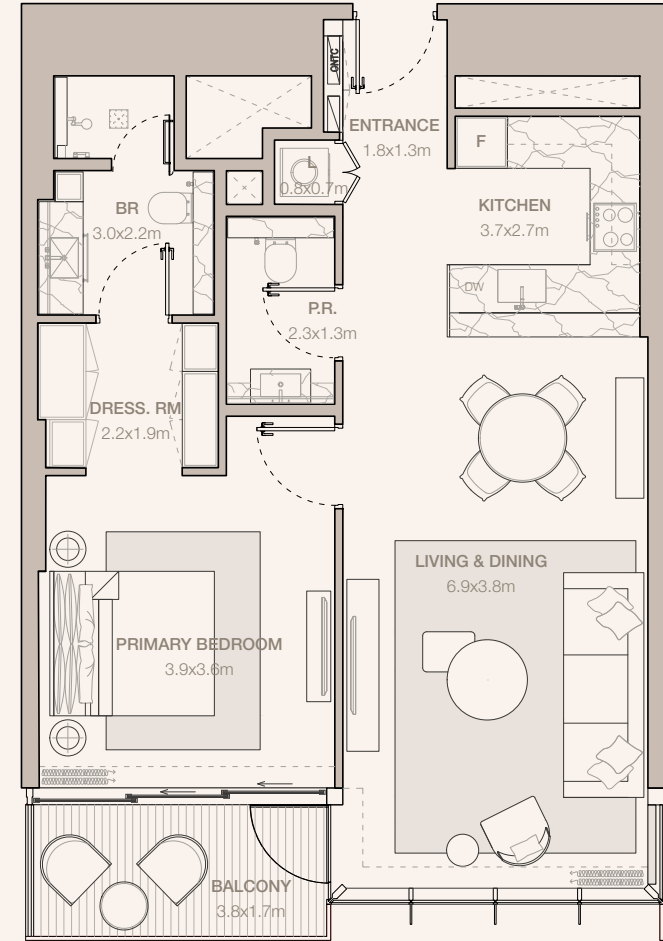

## 1-BEDROOM TYPE A2 - D

TOWER B

UNIT NUMBER  
1107, 1207

SUITE AREA  
74.45 SQM | 801.37 SQFT

BALCONY AREA  
6.6 SQM | 71.04 SQFT

TOTAL  
81.05 SQM | 872.41 SQFT

Disclaimer: Plans, details and unit orientation included are indicative only and are subject to change by the developer/seller at its sole discretion without notice and/or liability. All images, including features, finishes, furnishings, view and scale are illustrative only. Final areas, orientation, dimensions, layout and materials may differ from those stated.