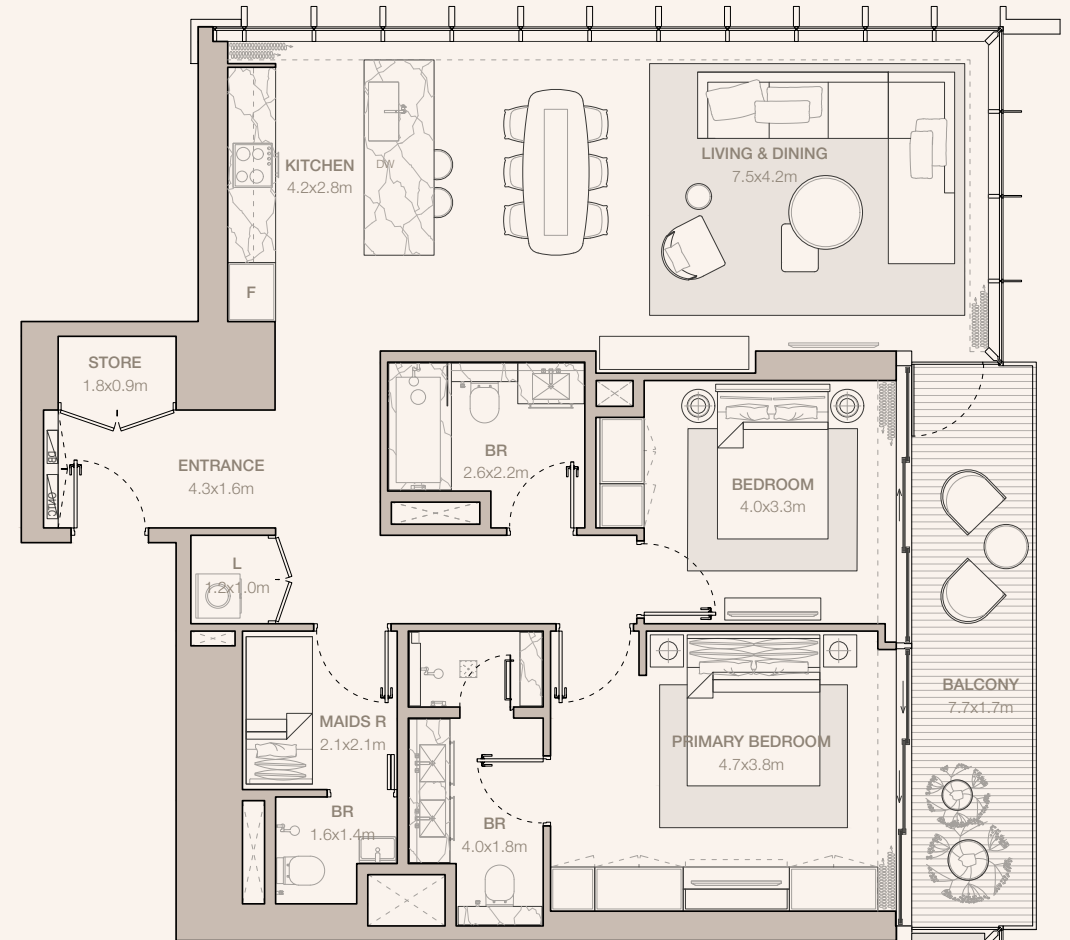

## 2-BEDROOM TYPE B3 (CONTINUED)

TOWER B

UNIT NUMBER  
2801

SUITE AREA  
124.84 SQM | 1343.77 SQFT

BALCONY AREA  
13.43 SQM | 144.56 SQFT

TOTAL  
138.27 SQM | 1488.33 SQFT

Disclaimer: Plans, details and unit orientation included are indicative only and are subject to change by the developer/seller at its sole discretion without notice and/or liability. All images, including features, finishes, furnishings, view and scale are illustrative only. Final areas, orientation, dimensions, layout and materials may differ from those stated.