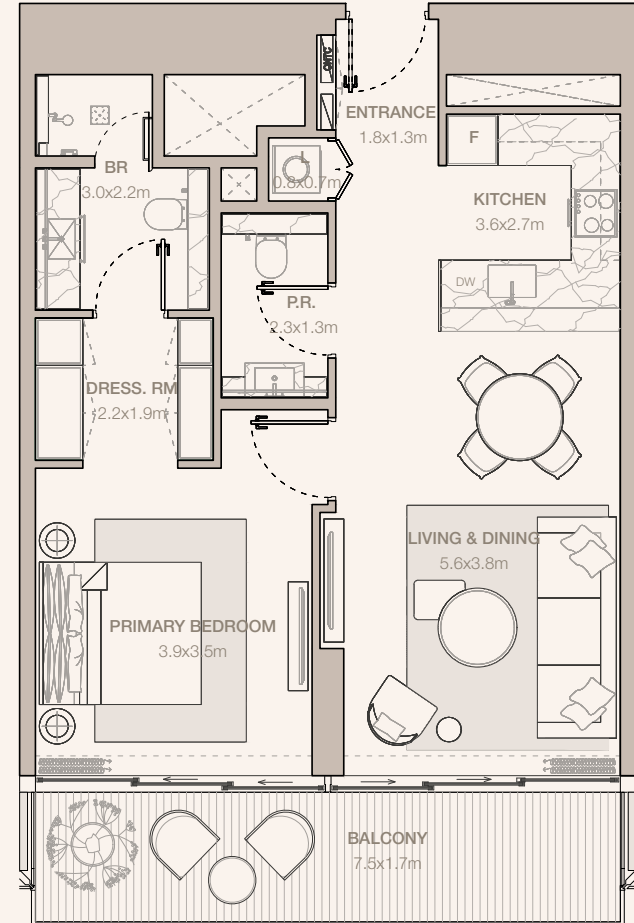

JUMEIRAH

RESIDENCES
EMIRATES TOWERS

1-BEDROOM TYPE A1

TOWER B

UNIT NUMBER
4106, 4306, 4506, 4706, 4906, 5106

SUITE AREA
66.85 SQM | 719.57 SQFT

BALCONY AREA
13.21 SQM | 142.19 SQFT

TOTAL
80.06 SQM | 861.76 SQFT

UNIT NUMBER
4006, 4206, 4406, 4606, 4806, 5006

SUITE AREA
66.97 SQM | 720.86 SQFT

BALCONY AREA
13.21 SQM | 142.19 SQFT

TOTAL
80.18 SQM | 863.05 SQFT

Disclaimer: Plans, details and unit orientation included are indicative only and are subject to change by the developer/seller at its sole discretion without notice and/or liability. All images, including features, finishes, furnishings, view and scale are illustrative only. Final areas, orientation, dimensions, layout and materials may differ from those stated.