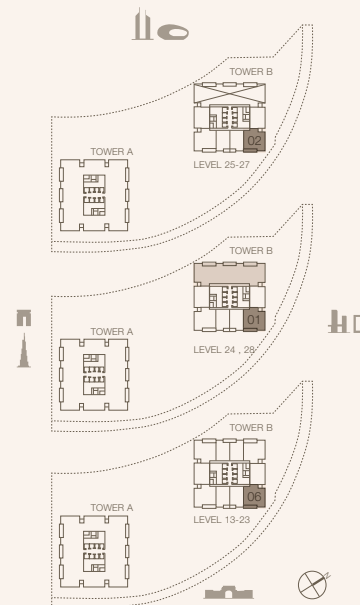

## 2-BEDROOM TYPE B3 (CONTINUED)

TOWER B

UNIT NUMBER  
2801

SUITE AREA  
124.84 SQM | 1343.77 SQFT

BALCONY AREA  
13.43 SQM | 144.56 SQFT

TOTAL  
138.27 SQM | 1488.33 SQFT

Disclaimer: Plans, details and unit orientation included are indicative only and are subject to change by the developer/seller at its sole discretion without notice and/or liability. All images, including features, finishes, furnishings, view and scale are illustrative only. Final areas, orientation, dimensions, layout and materials may differ from those stated.