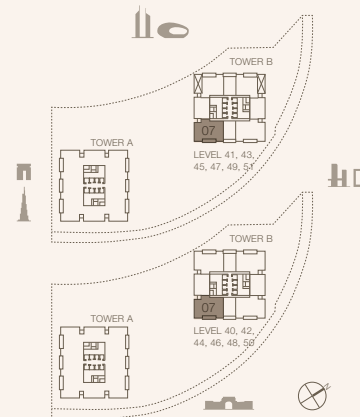

TOTAL  
178.93 SQM | 1925.99 SQFT

Disclaimer: Plans, details and unit orientation included are indicative only and are subject to change by the developer/seller at its sole discretion without notice and/or liability. All images, including features, finishes, furnishings, view and scale are illustrative only. Final areas, orientation, dimensions, layout and materials may differ from those stated.