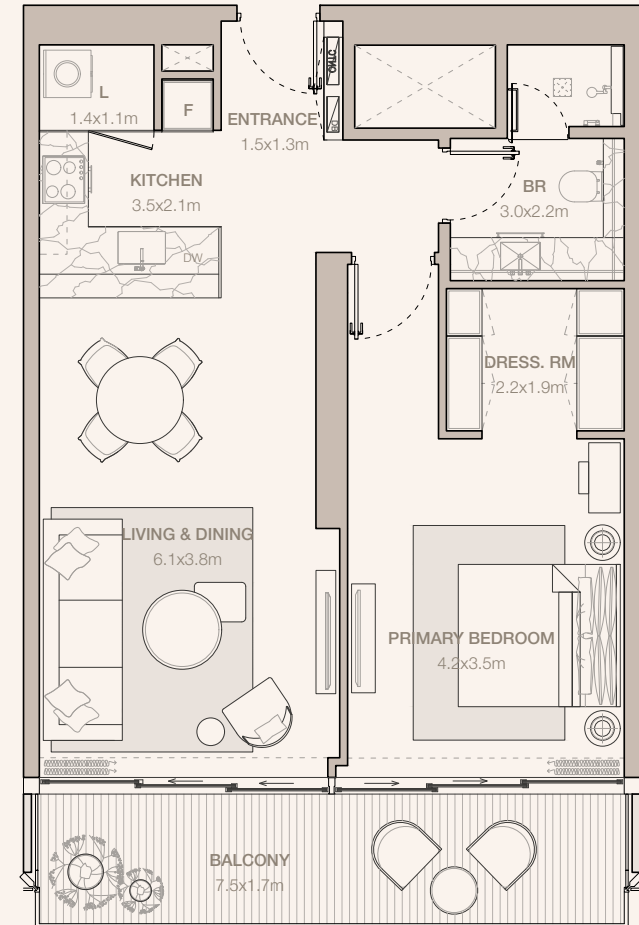

## 1-BEDROOM TYPE A1A - H1

TOWER B

UNIT NUMBER  
3002

SUITE AREA  
70.26 SQM | 756.27 SQFT

BALCONY AREA  
13.21 SQM | 142.19 SQFT

TOTAL  
83.47 SQM | 898.46 SQFT

Disclaimer: Plans, details and unit orientation included are indicative only and are subject to change by the developer/seller at its sole discretion without notice and/or liability. All images, including features, finishes, furnishings, view and scale are illustrative only. Final areas, orientation, dimensions, layout and materials may differ from those stated.