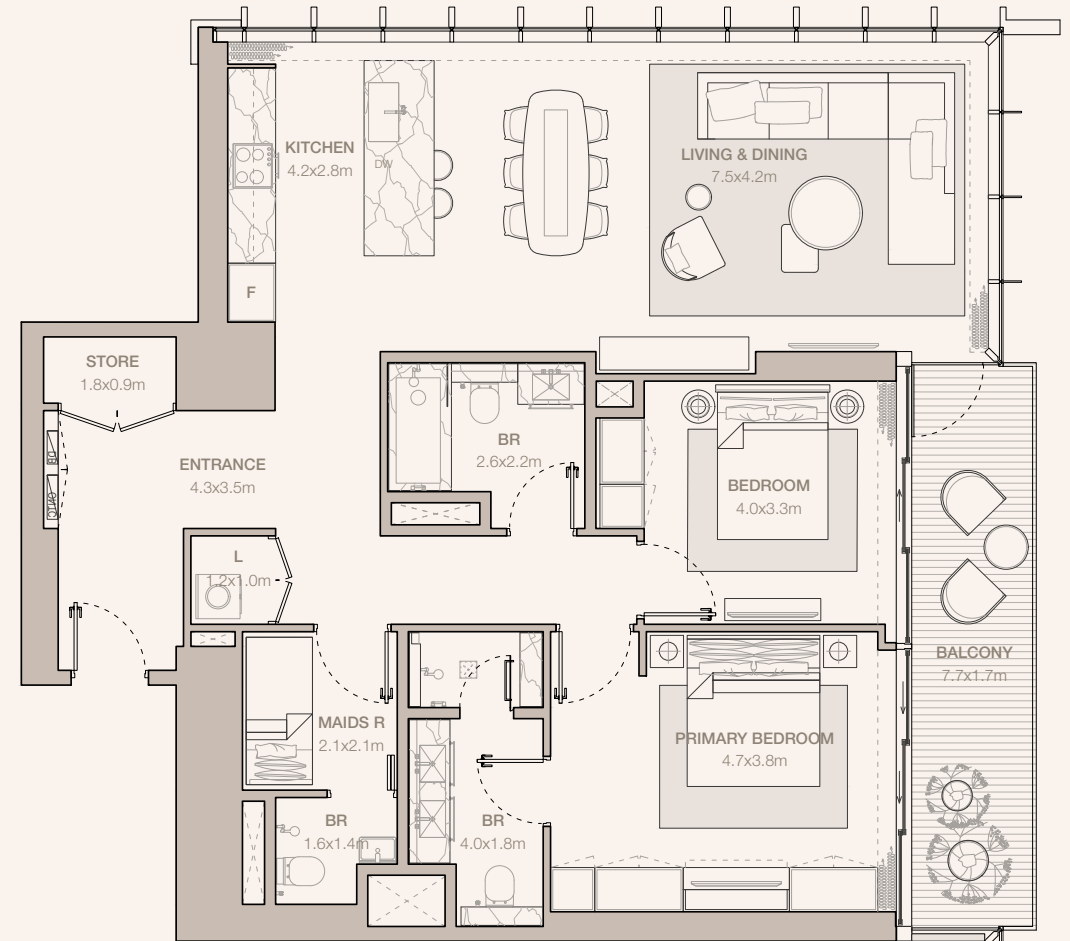

## 2-BEDROOM TYPE B3 - N1

TOWER B

UNIT NUMBER  
2901, 3004

SUITE AREA  
128.43 SQM | 1382.41 SQFT

BALCONY AREA  
13.43 SQM | 144.56 SQFT

TOTAL  
141.86 SQM | 1526.97 SQFT

Disclaimer: Plans, details and unit orientation included are indicative only and are subject to change by the developer/seller at its sole discretion without notice and/or liability. All images, including features, finishes, furnishings, view and scale are illustrative only. Final areas, orientation, dimensions, layout and materials may differ from those stated.