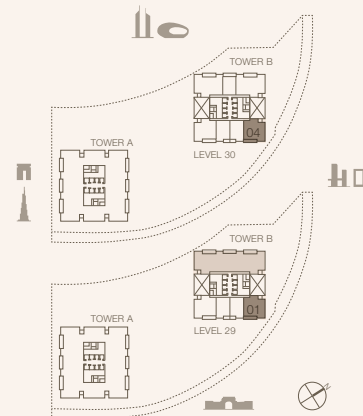

## 2-BEDROOM TYPE B3 - N1

TOWER B

UNIT NUMBER  
2901, 3004

SUITE AREA  
128.43 SQM | 1382.41 SQFT

BALCONY AREA  
13.43 SQM | 144.56 SQFT

TOTAL  
141.86 SQM | 1526.97 SQFT

Disclaimer: Plans, details and unit orientation included are indicative only and are subject to change by the developer/seller at its sole discretion without notice and/or liability. All images, including features, finishes, furnishings, view and scale are illustrative only. Final areas, orientation, dimensions, layout and materials may differ from those stated.