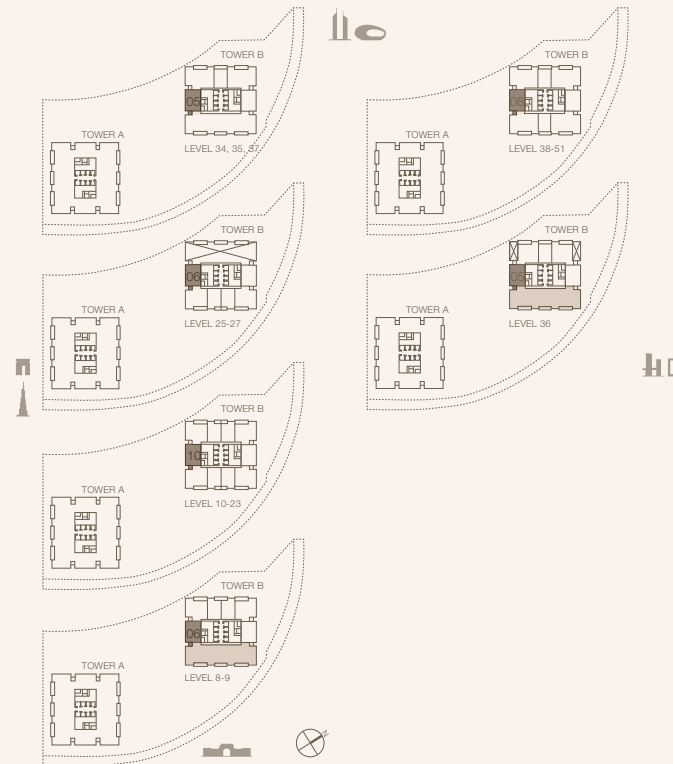

JUMEIRAH

RESIDENCES

EMIRATES TOWERS

2-BEDROOM TYPE B1 (M)

TOWER B

UNIT NUMBER
3405, 3505, 3605, 3705

SUITE AREA
103.32 SQM | 1112.13 SQFT

BALCONY AREA
4.53 SQM | 48.76 SQFT

TOTAL
107.85 SQM | 1160.89 SQFT

UNIT NUMBER
3808, 3908, 4008, 4108, 4208, 4308, 4408, 4508, 4608,
4708, 4808, 4908, 5008, 5108

SUITE AREA
103.32 SQM | 1112.13 SQFT

BALCONY AREA
4.91 SQM | 52.85 SQFT

TOTAL
108.23 SQM | 1164.98 SQFT

UNIT NUMBER
806, 906, 1010, 1210, 1310, 1410, 1510, 1610, 1710, 1810,
1910, 2010, 2110, 2210, 2310

SUITE AREA
103.33 SQM | 1112.23 SQFT

BALCONY AREA
4.89 SQM | 52.64 SQFT

TOTAL
108.22 SQM | 1164.87 SQFT

Disclaimer: Plans, details and unit orientation included are indicative only and are subject to change by the developer/seller at its sole discretion without notice and/or liability. All images, including features, finishes, furnishings, view and scale are illustrative only. Final areas, orientation, dimensions, layout and materials may differ from those stated.