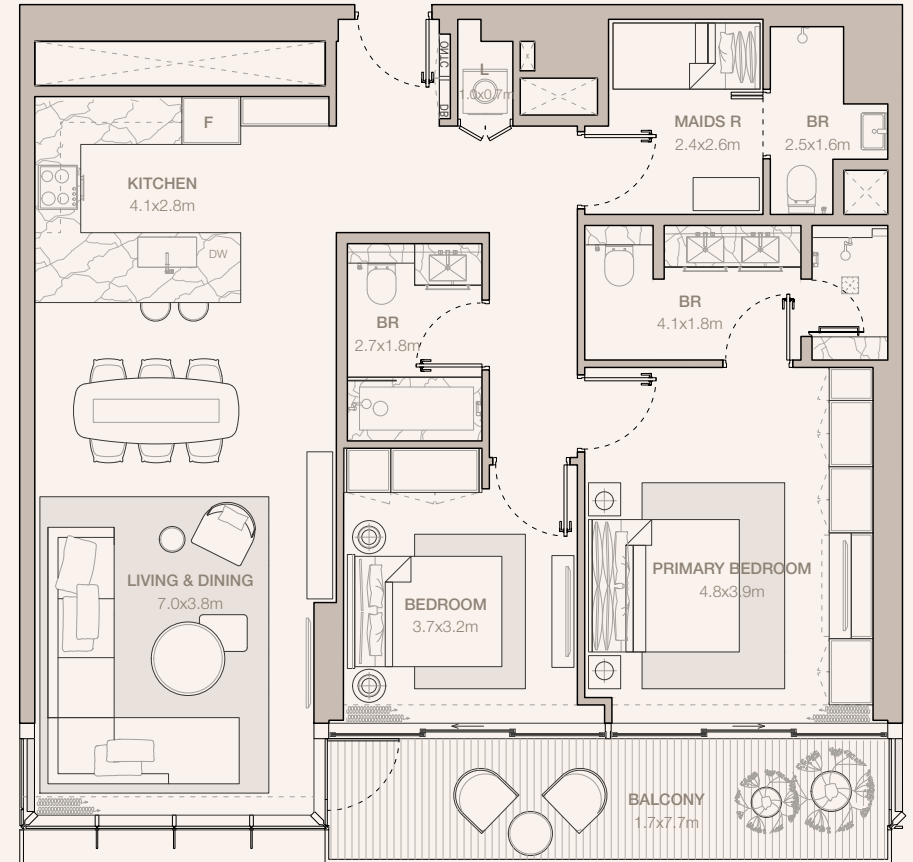

JUMEIRAH

RESIDENCES

EMIRATES TOWERS

2-BEDROOM TYPE B2 (M)

TOWER B

UNIT NUMBER
3101

SUITE AREA
114.02 SQM | 1227.30 SQFT

BALCONY AREA
13.57 SQM | 146.07 SQFT

TOTAL
127.59 SQM | 1373.37 SQFT

UNIT NUMBER
3501, 3701, 3901, 4101, 4301, 4501, 4701, 4901, 5101

SUITE AREA
114.13 SQM | 1228.49 SQFT

BALCONY AREA
13.43 SQM | 144.56 SQFT

TOTAL
127.56 SQM | 1373.04 SQFT

Disclaimer: Plans, details and unit orientation included are indicative only and are subject to change by the developer/seller at its sole discretion without notice and/or liability. All images, including features, finishes, furnishings, view and scale are illustrative only. Final areas, orientation, dimensions, layout and materials may differ from those stated.