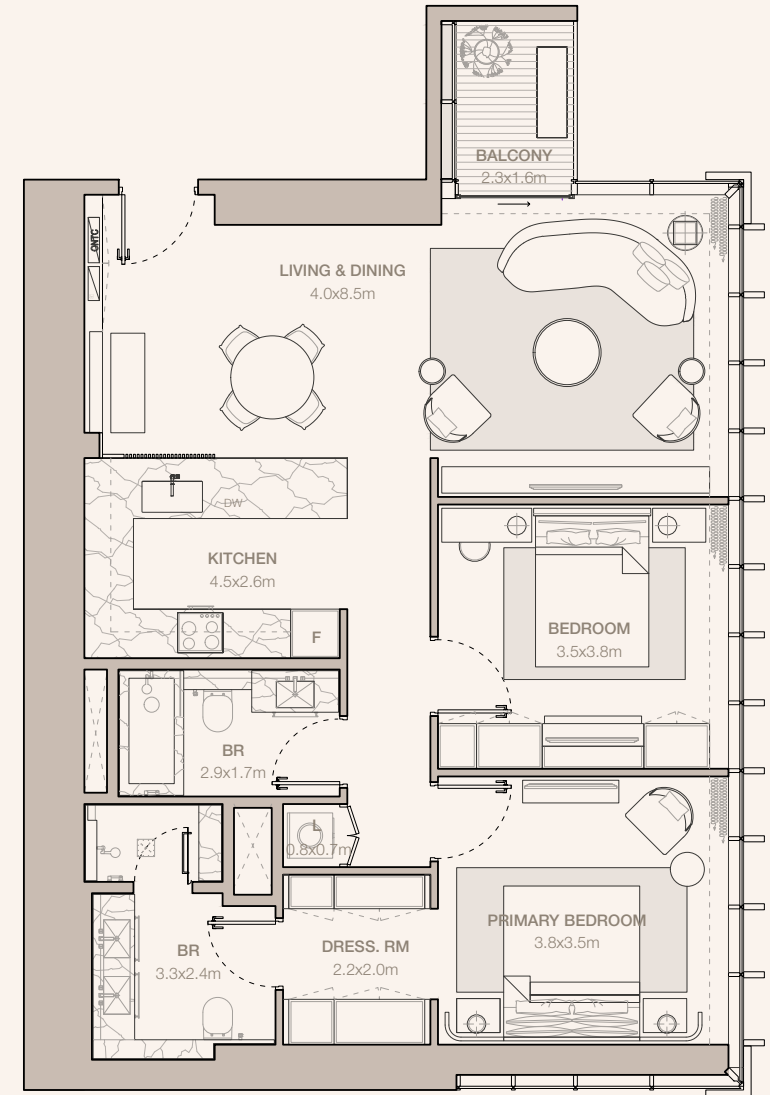

JUMEIRAH

RESIDENCES

EMIRATES TOWERS

2-BEDROOM TYPE B1 (M)

TOWER B

UNIT NUMBER
3405, 3505, 3605, 3705

SUITE AREA
103.32 SQM | 1112.13 SQFT

BALCONY AREA
4.53 SQM | 48.76 SQFT

TOTAL
107.85 SQM | 1160.89 SQFT

UNIT NUMBER
3808, 3908, 4008, 4108, 4208, 4308, 4408, 4508, 4608,
4708, 4808, 4908, 5008, 5108

SUITE AREA
103.32 SQM | 1112.13 SQFT

BALCONY AREA
4.91 SQM | 52.85 SQFT

TOTAL
108.23 SQM | 1164.98 SQFT

UNIT NUMBER
806, 906, 1010, 1210, 1310, 1410, 1510, 1610, 1710, 1810,
1910, 2010, 2110, 2210, 2310

SUITE AREA
103.33 SQM | 1112.23 SQFT

BALCONY AREA
4.89 SQM | 52.64 SQFT

TOTAL
108.22 SQM | 1164.87 SQFT

Disclaimer: Plans, details and unit orientation included are indicative only and are subject to change by the developer/seller at its sole discretion without notice and/or liability. All images, including features, finishes, furnishings, view and scale are illustrative only. Final areas, orientation, dimensions, layout and materials may differ from those stated.