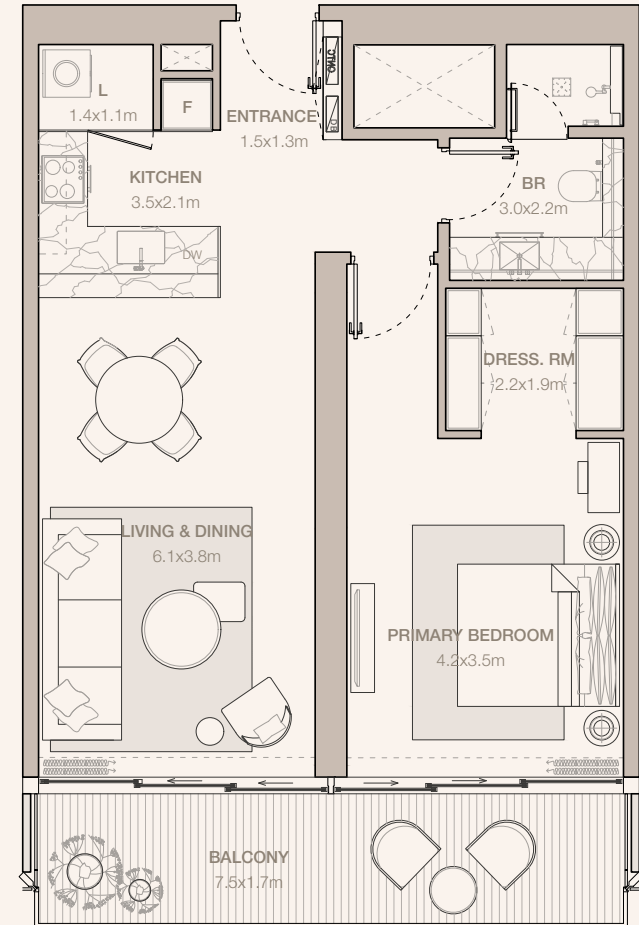

## 1-BEDROOM TYPE A1A - H2

TOWER B

UNIT NUMBER  
3102

SUITE AREA  
70.26 SQM | 756.27 SQFT

BALCONY AREA  
13.21 SQM | 142.19 SQFT

TOTAL  
83.47 SQM | 898.46 SQFT

Disclaimer: Plans, details and unit orientation included are indicative only and are subject to change by the developer/seller at its sole discretion without notice and/or liability. All images, including features, finishes, furnishings, view and scale are illustrative only. Final areas, orientation, dimensions, layout and materials may differ from those stated.