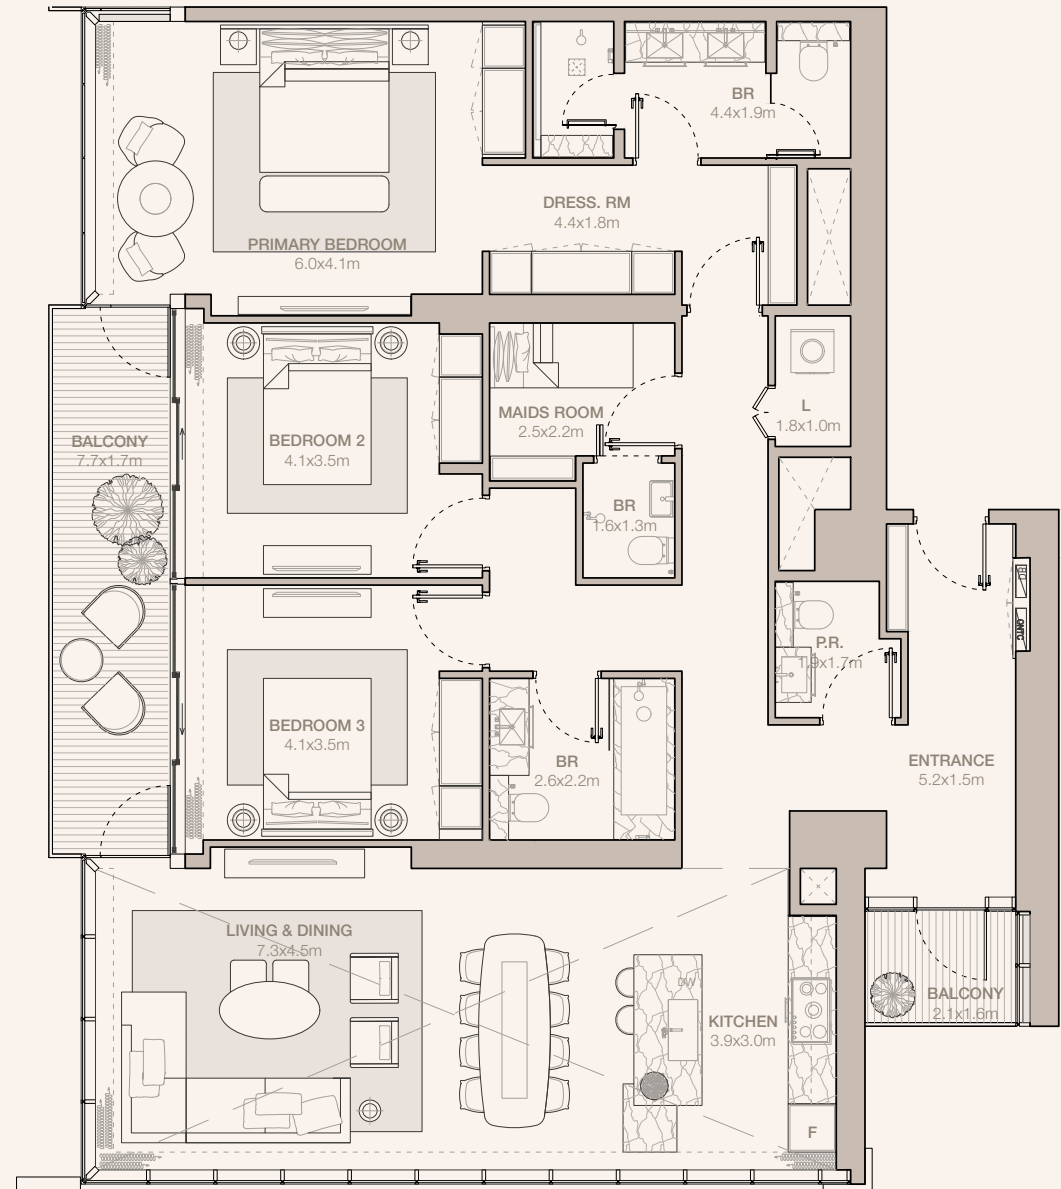

## 3-BEDROOM TYPE C1 - H1 (M)

TOWER B

UNIT NUMBER  
3001

SUITE AREA  
177.74 SQM | 1913.18 SQFT

BALCONY AREA  
17.26 SQM | 185.79 SQFT

TOTAL  
195.00 SQM | 2098.96 SQFT

Disclaimer: Plans, details and unit orientation included are indicative only and are subject to change by the developer/seller at its sole discretion without notice and/or liability. All images, including features, finishes, furnishings, view and scale are illustrative only. Final areas, orientation, dimensions, layout and materials may differ from those stated.