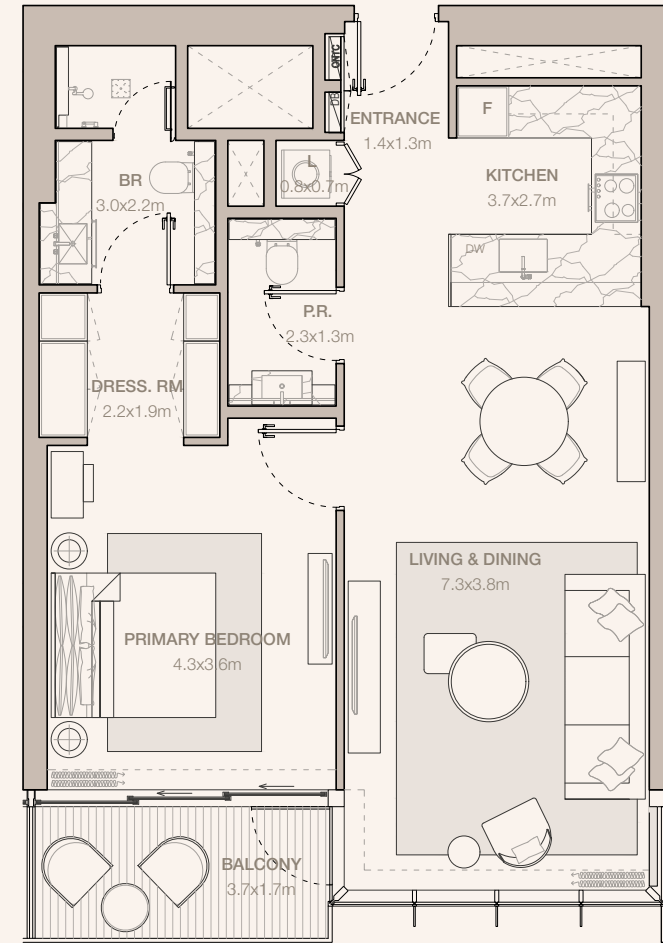

## 1-BEDROOM TYPE A2A (M)

TOWER B

UNIT NUMBER

302, 402, 502, 602, 702, 802, 902, 1002, 1102, 1202, 1302,  
1402, 1502, 1602, 1702, 1802, 1902, 2002, 2102, 2202, 2302

SUITE AREA

76.06 SQM | 818.70 SQFT

BALCONY AREA

6.61 SQM | 71.15 SQFT

TOTAL

82.67 SQM | 889.85 SQFT

Disclaimer: Plans, details and unit orientation included are indicative only and are subject to change by the developer/seller at its sole discretion without notice and/or liability. All images, including features, finishes, furnishings, view and scale are illustrative only. Final areas, orientation, dimensions, layout and materials may differ from those stated.