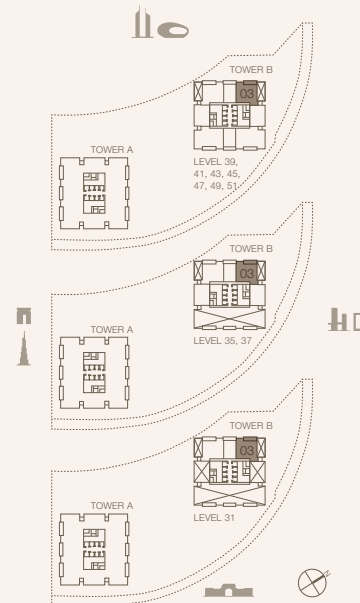

JUMEIRAH

RESIDENCES

EMIRATES TOWERS

2-BEDROOM TYPE B2

TOWER B

UNIT NUMBER
3103

SUITE AREA
114 SQM | 1227.09 SQFT

BALCONY AREA
13.56 SQM | 145.96 SQFT

TOTAL
127.56 SQM | 1373.04 SQFT

UNIT NUMBER
3503, 3703, 3903, 4103, 4303, 4503, 4703, 4903, 5103

SUITE AREA
114.13 SQM | 1228.49 SQFT

BALCONY AREA
13.43 SQM | 144.56 SQFT

TOTAL
127.56 SQM | 1373.04 SQFT

Disclaimer: Plans, details and unit orientation included are indicative only and are subject to change by the developer/seller at its sole discretion without notice and/or liability. All images, including features, finishes, furnishings, view and scale are illustrative only. Final areas, orientation, dimensions, layout and materials may differ from those stated.