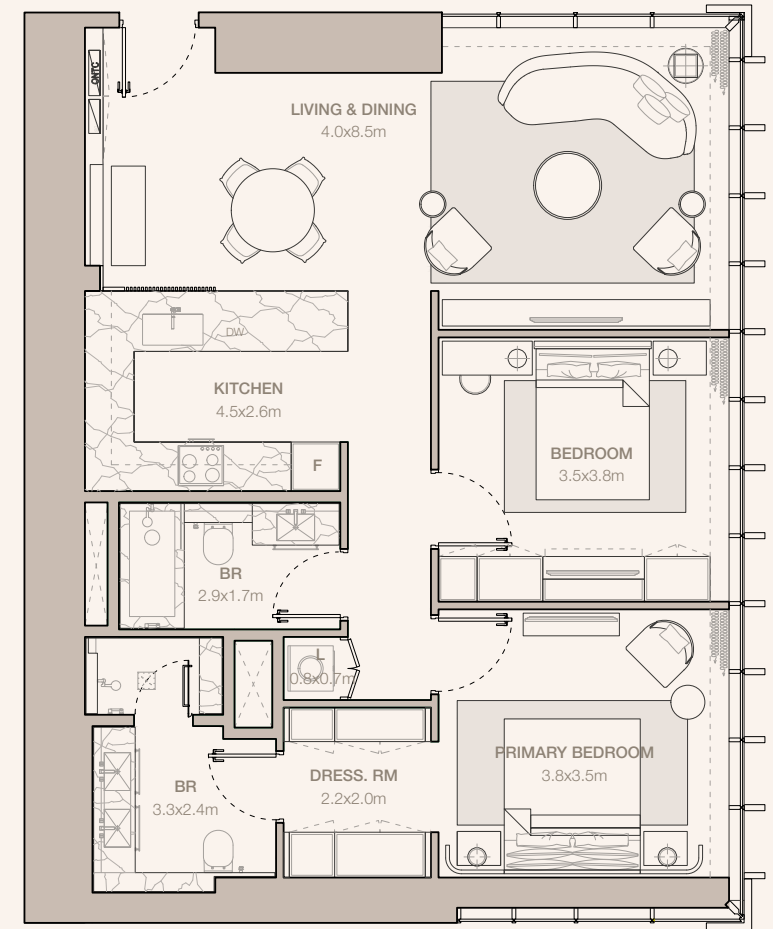

## 2-BEDROOM TYPE B1 - N1 (M)

TOWER B

UNIT NUMBER  
406, 506, 606, 706

SUITE AREA  
103.62 SQM | 1115.36 SQFT

BALCONY AREA  
0 SQM | 0.0 SQFT

TOTAL  
103.62 SQM | 1115.36 SQFT

Disclaimer: Plans, details and unit orientation included are indicative only and are subject to change by the developer/seller at its sole discretion without notice and/or liability. All images, including features, finishes, furnishings, view and scale are illustrative only. Final areas, orientation, dimensions, layout and materials may differ from those stated.