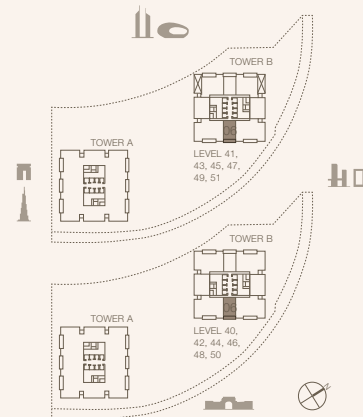

JUMEIRAH

RESIDENCES
EMIRATES TOWERS

1-BEDROOM TYPE A1

TOWER B

UNIT NUMBER
4106, 4306, 4506, 4706, 4906, 5106

SUITE AREA
66.85 SQM | 719.57 SQFT

BALCONY AREA
13.21 SQM | 142.19 SQFT

TOTAL
80.06 SQM | 861.76 SQFT

UNIT NUMBER
4006, 4206, 4406, 4606, 4806, 5006

SUITE AREA
66.97 SQM | 720.86 SQFT

BALCONY AREA
13.21 SQM | 142.19 SQFT

TOTAL
80.18 SQM | 863.05 SQFT

Disclaimer: Plans, details and unit orientation included are indicative only and are subject to change by the developer/seller at its sole discretion without notice and/or liability. All images, including features, finishes, furnishings, view and scale are illustrative only. Final areas, orientation, dimensions, layout and materials may differ from those stated.