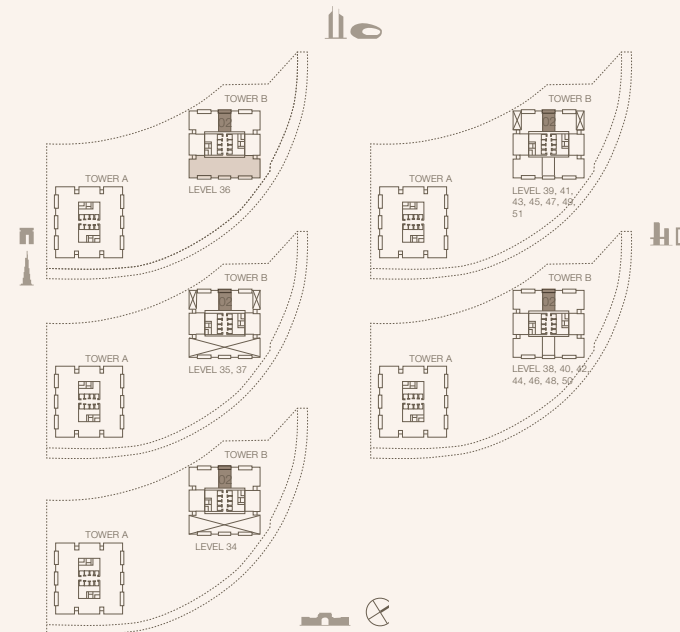

JUMEIRAH

RESIDENCES

EMIRATES TOWERS

1-BEDROOM TYPE A1A

TOWER B

UNIT NUMBER

3402, 3502, 3602, 3702, 3802, 3902, 4002, 4102, 4202,
4302, 4402, 4502, 4602, 4702, 4802, 4902, 5002, 5102

SUITE AREA

68.53 SQM | 737.65 SQFT

BALCONY AREA

13.21 SQM | 142.19 SQFT

TOTAL

81.74 SQM | 879.84 SQFT

Disclaimer: Plans, details and unit orientation included are indicative only and are subject to change by the developer/seller at its sole discretion without notice and/or liability. All images, including features, finishes, furnishings, view and scale are illustrative only. Final areas, orientation, dimensions, layout and materials may differ from those stated.