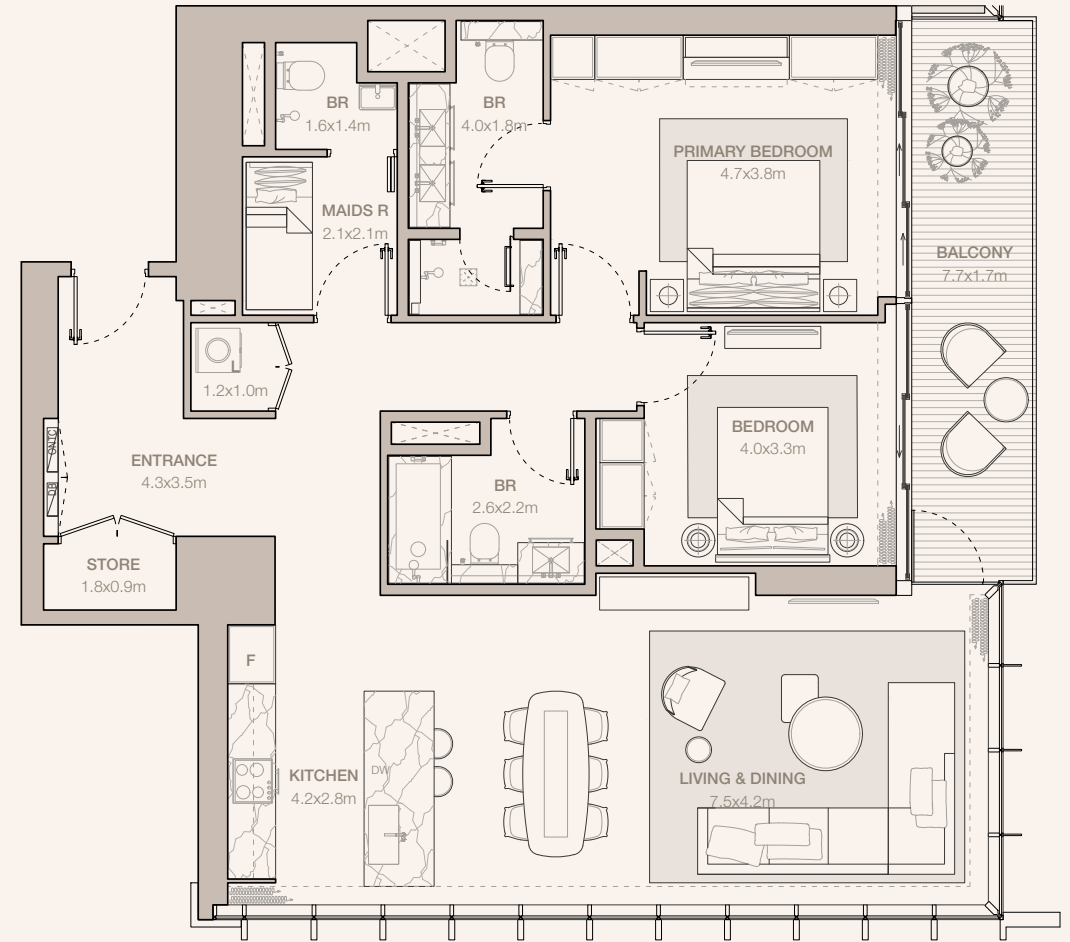

## 2-BEDROOM TYPE B3 - N1 (M)

TOWER B

UNIT NUMBER  
2904, 3007

SUITE AREA  
128.43 SQM | 1382.41 SQFT

BALCONY AREA  
13.44 SQM | 144.67 SQFT

TOTAL  
141.87 SQM | 1527.08 SQFT

Disclaimer: Plans, details and unit orientation included are indicative only and are subject to change by the developer/seller at its sole discretion without notice and/or liability. All images, including features, finishes, furnishings, view and scale are illustrative only. Final areas, orientation, dimensions, layout and materials may differ from those stated.