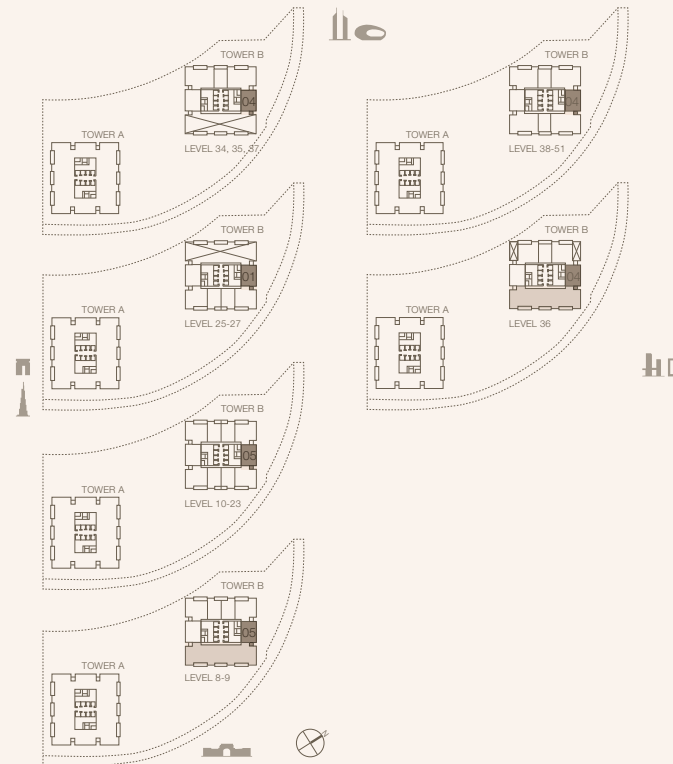

JUMEIRAH

RESIDENCES
EMIRATES TOWERS

2-BEDROOM TYPE B1

TOWER B

UNIT NUMBER
3404, 3504, 3604, 3704

SUITE AREA
103.32 SQM | 1112.13 SQFT

BALCONY AREA
4.53 SQM | 48.76 SQFT

TOTAL
107.85 SQM | 1160.89 SQFT

UNIT NUMBER
1005

SUITE AREA
103.33 SQM | 1112.23 SQFT

BALCONY AREA
4.89 SQM | 52.64 SQFT

TOTAL
108.22 SQM | 1164.87 SQFT

UNIT NUMBER
3804, 3904, 4004, 4104, 4204, 4304, 4404, 4504, 4604,
4704, 4804, 4904, 5004, 5104

SUITE AREA
103.32 SQM | 1112.13 SQFT

BALCONY AREA
4.91 SQM | 52.85 SQFT

TOTAL
108.23 SQM | 1164.98 SQFT

Disclaimer: Plans, details and unit orientation included are indicative only and are subject to change by the developer/seller at its sole discretion without notice and/or liability. All images, including features, finishes, furnishings, view and scale are illustrative only. Final areas, orientation, dimensions, layout and materials may differ from those stated.