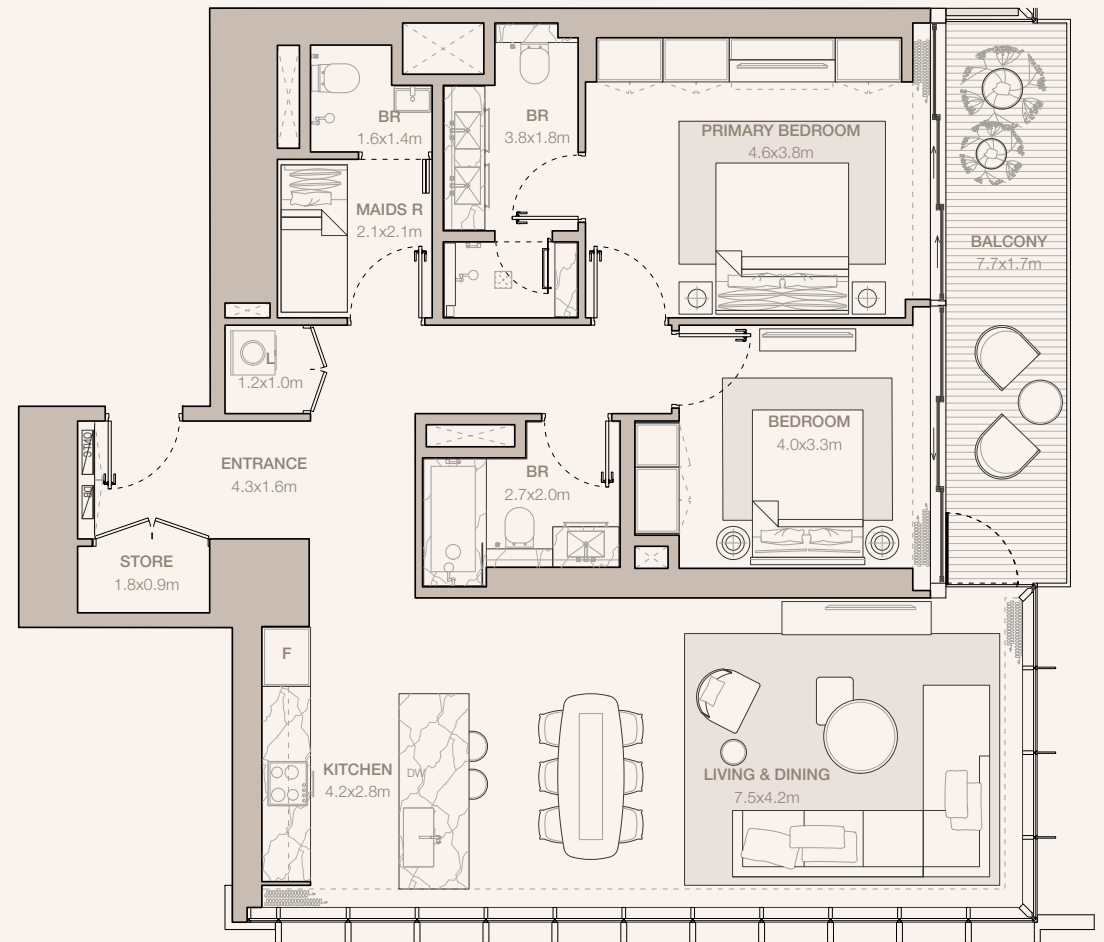

## 2-BEDROOM TYPE B3 - D (M)

TOWER B

UNIT NUMBER  
1109, 1209

SUITE AREA  
124.32 SQM | 1338.17 SQFT

BALCONY AREA  
13.44 SQM | 144.67 SQFT

TOTAL  
137.76 SQM | 1482.84 SQFT

Disclaimer: Plans, details and unit orientation included are indicative only and are subject to change by the developer/seller at its sole discretion without notice and/or liability. All images, including features, finishes, furnishings, view and scale are illustrative only. Final areas, orientation, dimensions, layout and materials may differ from those stated.