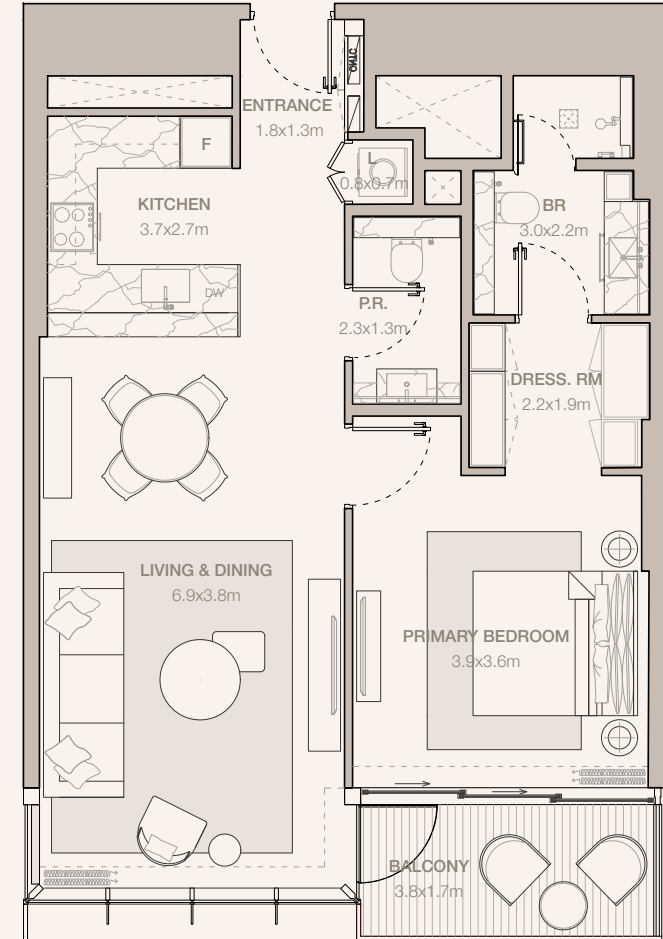

## 1-BEDROOM TYPE A2 - D (M)

TOWER B

UNIT NUMBER  
1108, 1208

SUITE AREA  
74.45 SQM | 801.37 SQFT

BALCONY AREA  
6.61 SQM | 71.15 SQFT

TOTAL  
81.06 SQM | 872.52 SQFT

Disclaimer: Plans, details and unit orientation included are indicative only and are subject to change by the developer/seller at its sole discretion without notice and/or liability. All images, including features, finishes, furnishings, view and scale are illustrative only. Final areas, orientation, dimensions, layout and materials may differ from those stated.