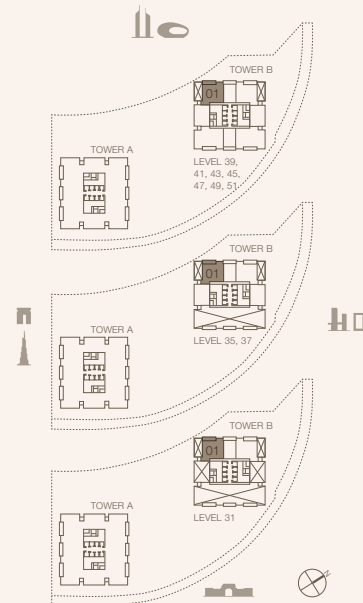

SUITE AREA  
114.13 SQM | 1228.49 SQFT

BALCONY AREA  
13.43 SQM | 144.56 SQFT

TOTAL  
127.56 SQM | 1373.04 SQFT

Disclaimer: Plans, details and unit orientation included are indicative only and are subject to change by the developer/seller at its sole discretion without notice and/or liability. All images, including features, finishes, furnishings, view and scale are illustrative only. Final areas, orientation, dimensions, layout and materials may differ from those stated.