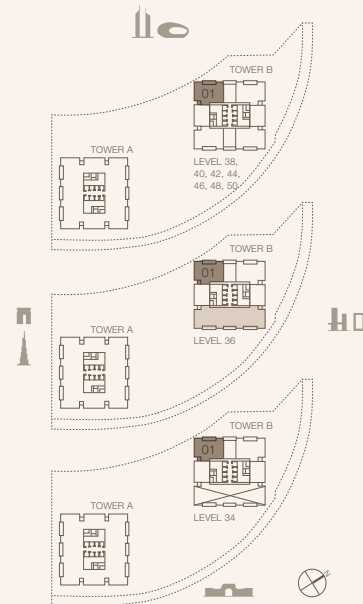

JUMEIRAH

RESIDENCES

EMIRATES TOWERS

3-BEDROOM TYPE C1 (M) (CONTINUED)

TOWER B

UNIT NUMBER
4201, 4401, 4601, 4801, 5001

SUITE AREA
178.53 SQM | 1921.68 SQFT

BALCONY AREA
17.85 SQM | 192.14 SQFT

TOTAL
196.38 SQM | 2113.82 SQFT

Disclaimer: Plans, details and unit orientation included are indicative only and are subject to change by the developer/seller at its sole discretion without notice and/or liability. All images, including features, finishes, furnishings, view and scale are illustrative only. Final areas, orientation, dimensions, layout and materials may differ from those stated.