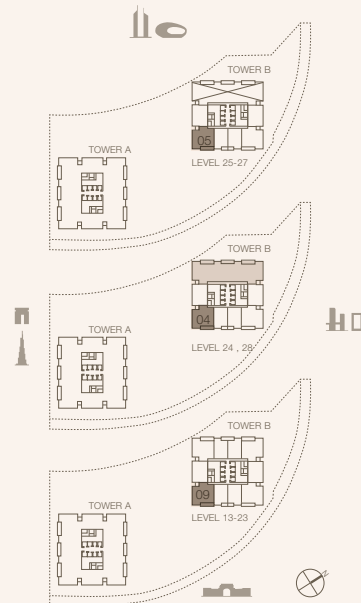

TOTAL  
137.87 SQM | 1484.02 SQFT

Disclaimer: Plans, details and unit orientation included are indicative only and are subject to change by the developer/seller at its sole discretion without notice and/or liability. All images, including features, finishes, furnishings, view and scale are illustrative only. Final areas, orientation, dimensions, layout and materials may differ from those stated.