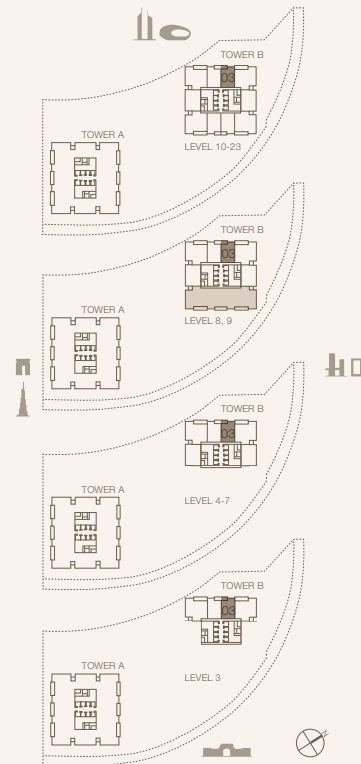

## 1-BEDROOM TYPE A2A

TOWER B

UNIT NUMBER

303, 403, 503, 603, 703, 803, 903, 1003, 1103, 1203, 1303,  
1403, 1503, 1603, 1703, 1803, 1903, 2003, 2103, 2203, 2303

SUITE AREA

76.06 SQM | 818.70 SQFT

BALCONY AREA

6.6 SQM | 71.04 SQFT

TOTAL

82.66 SQM | 889.74 SQFT

Disclaimer: Plans, details and unit orientation included are indicative only and are subject to change by the developer/seller at its sole discretion without notice and/or liability. All images, including features, finishes, furnishings, view and scale are illustrative only. Final areas, orientation, dimensions, layout and materials may differ from those stated.