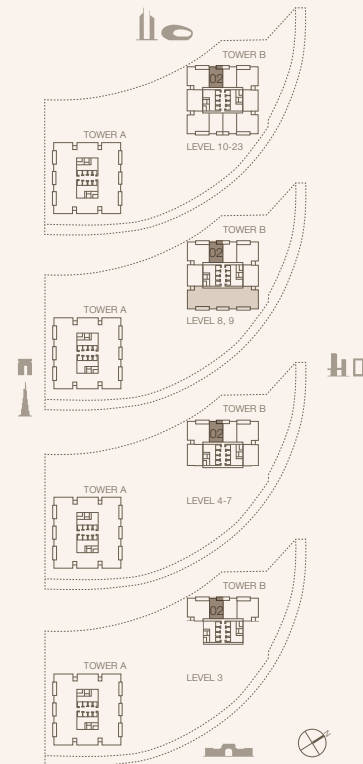

## 1-BEDROOM TYPE A2A (M)

TOWER B

UNIT NUMBER

302, 402, 502, 602, 702, 802, 902, 1002, 1102, 1202, 1302,  
1402, 1502, 1602, 1702, 1802, 1902, 2002, 2102, 2202, 2302

SUITE AREA

76.06 SQM | 818.70 SQFT

BALCONY AREA

6.61 SQM | 71.15 SQFT

TOTAL

82.67 SQM | 889.85 SQFT

Disclaimer: Plans, details and unit orientation included are indicative only and are subject to change by the developer/seller at its sole discretion without notice and/or liability. All images, including features, finishes, furnishings, view and scale are illustrative only. Final areas, orientation, dimensions, layout and materials may differ from those stated.