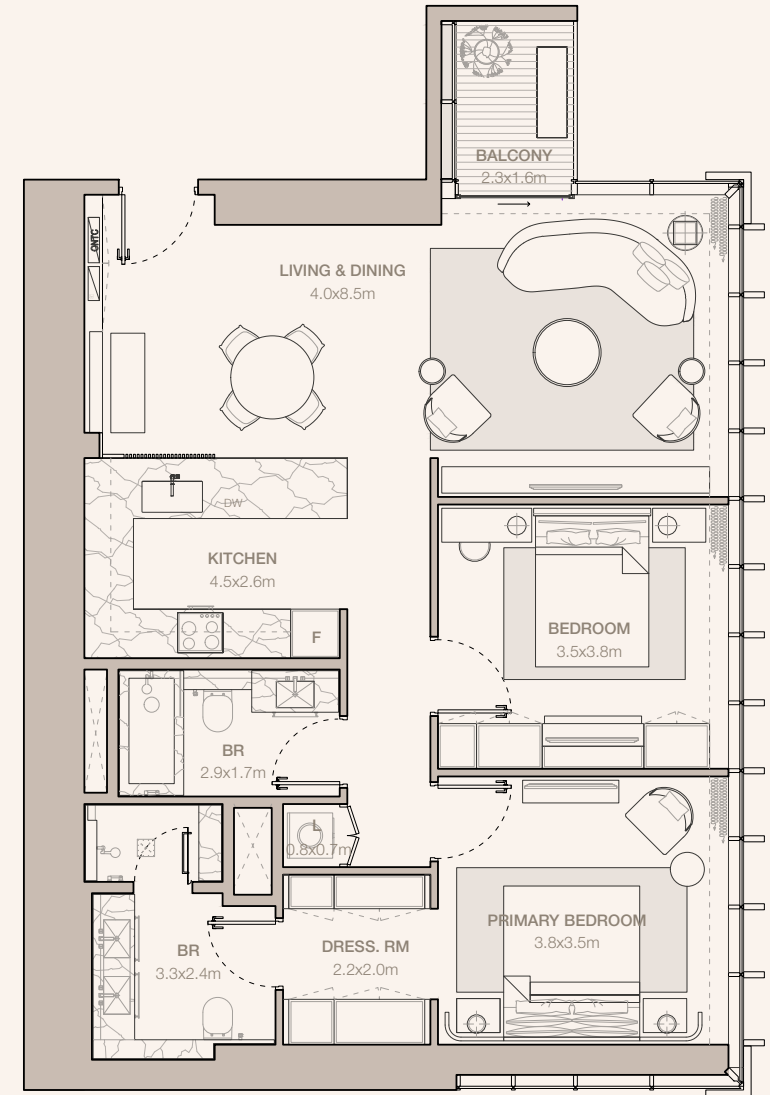

JUMEIRAH

RESIDENCES

EMIRATES TOWERS

2-BEDROOM TYPE B1 (M) (CONTINUED)

TOWER B

UNIT NUMBER
1110

SUITE AREA
103.34 SQM | 1112.34 SQFT

BALCONY AREA
4.88 SQM | 52.53 SQFT

TOTAL
108.22 SQM | 1164.87 SQFT

UNIT NUMBER
2506, 2606, 2706

SUITE AREA
103.33 SQM | 1112.23 SQFT

BALCONY AREA
4.94 SQM | 53.17 SQFT

TOTAL
108.27 SQM | 1165.41 SQFT

Disclaimer: Plans, details and unit orientation included are indicative only and are subject to change by the developer/seller at its sole discretion without notice and/or liability. All images, including features, finishes, furnishings, view and scale are illustrative only. Final areas, orientation, dimensions, layout and materials may differ from those stated.