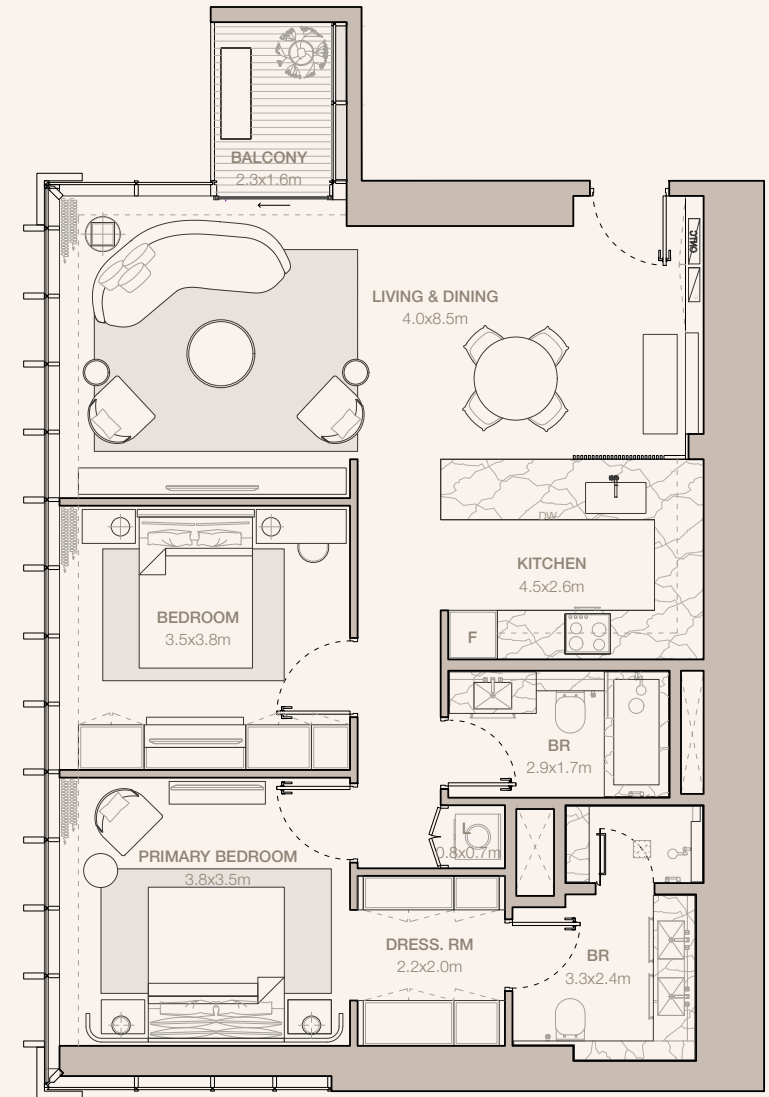

JUMEIRAH

RESIDENCES
EMIRATES TOWERS

2-BEDROOM TYPE B1

TOWER B

UNIT NUMBER
3404, 3504, 3604, 3704

SUITE AREA
103.32 SQM | 1112.13 SQFT

BALCONY AREA
4.53 SQM | 48.76 SQFT

TOTAL
107.85 SQM | 1160.89 SQFT

UNIT NUMBER
1005

SUITE AREA
103.33 SQM | 1112.23 SQFT

BALCONY AREA
4.89 SQM | 52.64 SQFT

TOTAL
108.22 SQM | 1164.87 SQFT

UNIT NUMBER
3804, 3904, 4004, 4104, 4204, 4304, 4404, 4504, 4604,
4704, 4804, 4904, 5004, 5104

SUITE AREA
103.32 SQM | 1112.13 SQFT

BALCONY AREA
4.91 SQM | 52.85 SQFT

TOTAL
108.23 SQM | 1164.98 SQFT

Disclaimer: Plans, details and unit orientation included are indicative only and are subject to change by the developer/seller at its sole discretion without notice and/or liability. All images, including features, finishes, furnishings, view and scale are illustrative only. Final areas, orientation, dimensions, layout and materials may differ from those stated.