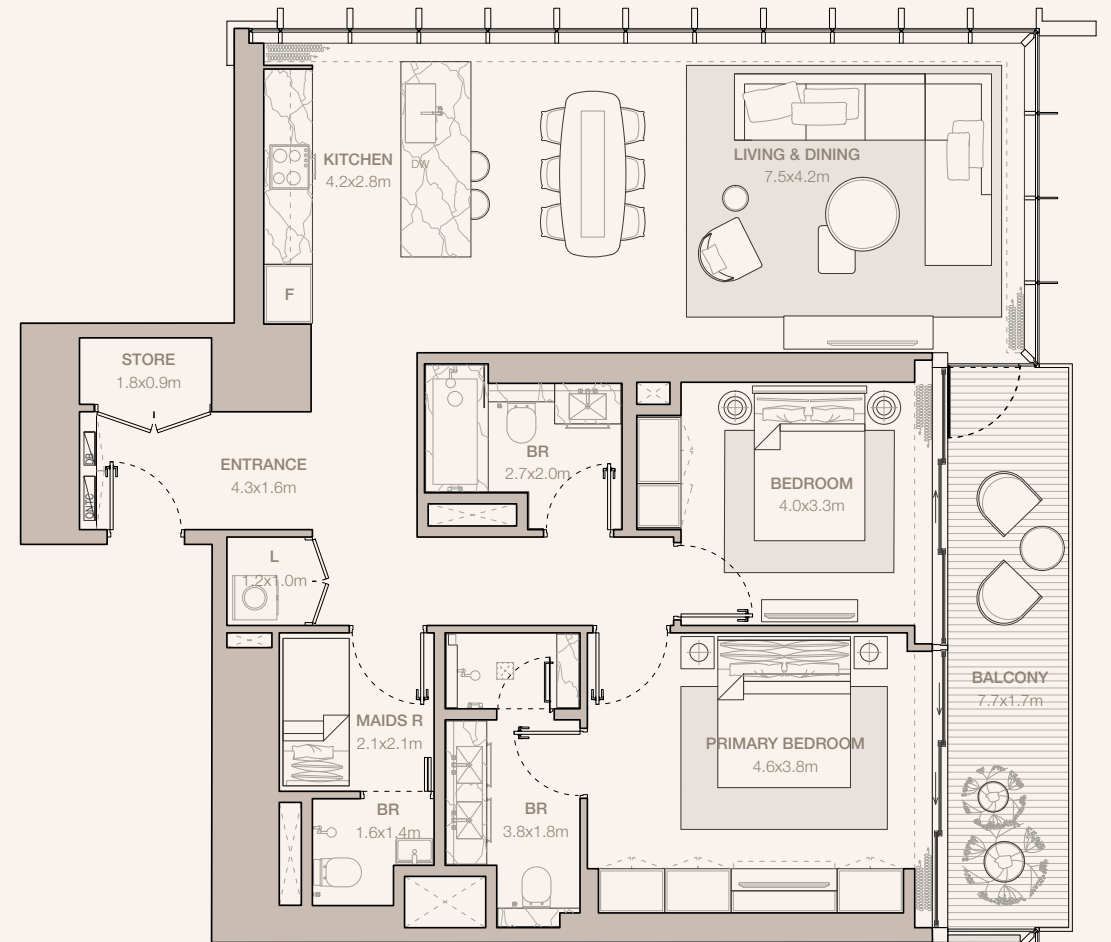

JUMEIRAH

RESIDENCES

EMIRATES TOWERS

2-BEDROOM TYPE B3 - D

TOWER B

UNIT NUMBER
1206

SUITE AREA
124.38 SQM | 1338.82 SQFT

BALCONY AREA
13.43 SQM | 144.56 SQFT

TOTAL
137.81 SQM | 1483.37 SQFT

UNIT NUMBER
1106

SUITE AREA
124.43 SQM | 1339.35 SQFT

BALCONY AREA
13.43 SQM | 144.56 SQFT

TOTAL
137.86 SQM | 1483.91 SQFT

Disclaimer: Plans, details and unit orientation included are indicative only and are subject to change by the developer/seller at its sole discretion without notice and/or liability. All images, including features, finishes, furnishings, view and scale are illustrative only. Final areas, orientation, dimensions, layout and materials may differ from those stated.