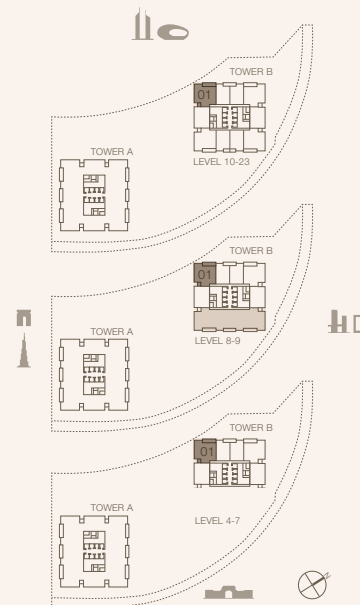

18.01 SQM | 193.86 SQFT

TOTAL

147.75 SQM | 1590.37 SQFT

Disclaimer: Plans, details and unit orientation included are indicative only and are subject to change by the developer/seller at its sole discretion without notice and/or liability. All images, including features, finishes, furnishings, view and scale are illustrative only. Final areas, orientation, dimensions, layout and materials may differ from those stated.