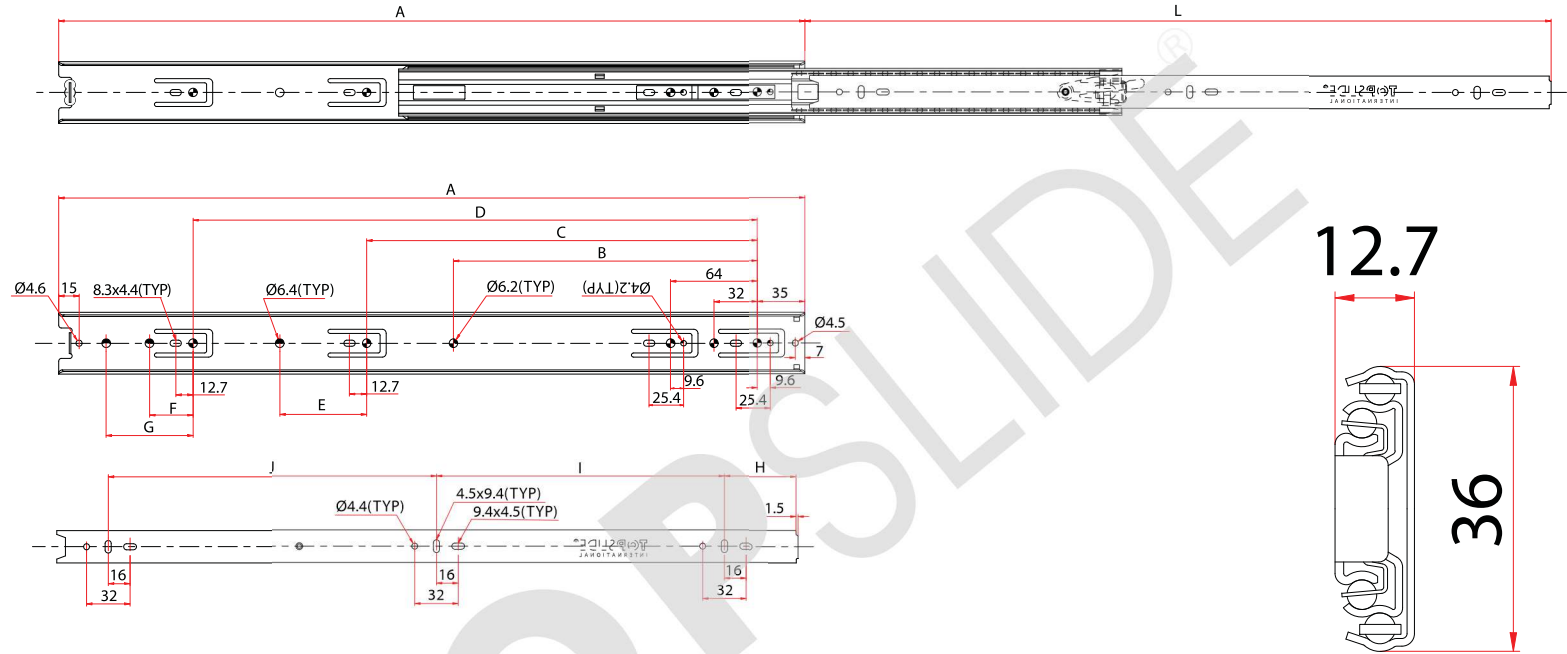

3612 ST
Full extension slide

Light Duty Slide

Applications:

- Office furniture
- Cabinets/closets
- Kitchen accessories
- Electronic furniture
- Automotive
- Medical Furniture

Features:

- Up to 35kg load rating
- Full extension
- Positive stop
- Detent-in
- Side mounted
- Non handed
- 32mm system hole pattern
- Zinc finish

Options:

- Available with 38mm over travel
- Sizes: 250mm - 500mm

Length	A	L	B	C	D	E	F	G	H	I	J	⬇️⬆️⬇️⬆️
10"	250	250		160		32			43	163		15
12"	300	300		208		16			53	203		15
14"	350	350	224	256					53	132	142	20
16"	400	400	224	288		32			53	132	171	25
18"	450	450	224	288	352				53	157	196	35
20"	500	500	224	288	416	64			53	182	221	35
22"	550	550	224	288	416	64	32	64	53	212	242	35
24"	600	600	224	320	480	32			53	212	281	22

Model No. 3612 ST
Full Extension Slide
Ver. 2. 11-11-2019