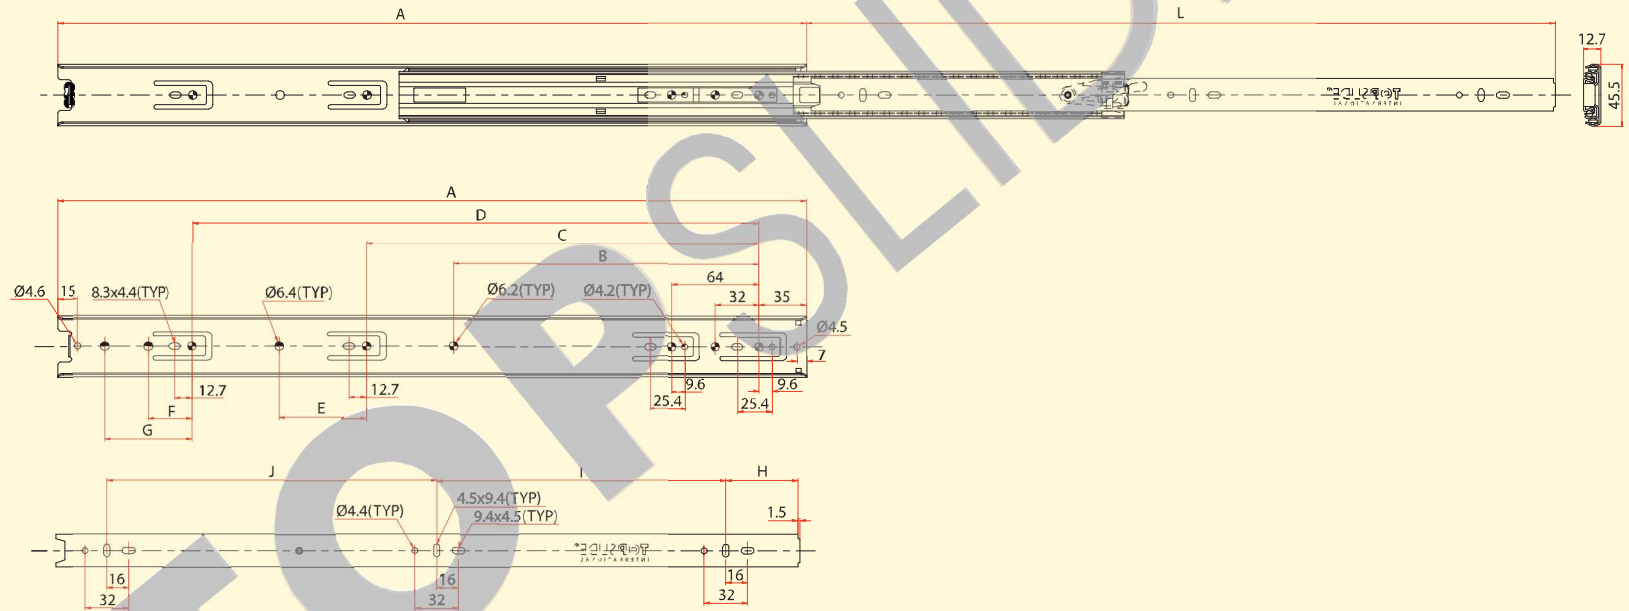

757 ST
Full Extension Slide

Medium duty slide

Applications:

- o Office furniture
- o Cabinets/closets
- o Kitchen accessories
- o Automotive
- o Medical Furniture

Features:

- o Up to 45kg load rating
- o Full extension
- o Positive stop
- o Detent-in
- o Side mounted
- o Non handed
- o 32mm system hole pattern
- o Zinc, Black finish

Options:

- o Available with bayonet tabs
- o 38mm over travel
- o Self closing feature
- o Sizes: 300mm - 700mm

Length	A	L	B	C	D	E	F	G	H	I	J	KG
10"	250	250		160		32			43	163		32
12"	300	300		208		16			53	203		32
14"	350	350	224	256					53	112	142	32
16"	400	400	224	288		32			53	132	171	32
18"	450	450	224	288	352				53	157	196	32
20"	500	500	224	288	416	64			53	182	221	32
22"	550	550	224	288	416	64	32	64	53	212	242	32
24"	600	600	224	320	480	32			53	222	281	32

Model No. 757 ST
Full Extension Slide

Ver.3. 30.01.2020

© TOPSLIDE International

Top Slide reserve the right to amend specifications without notice.