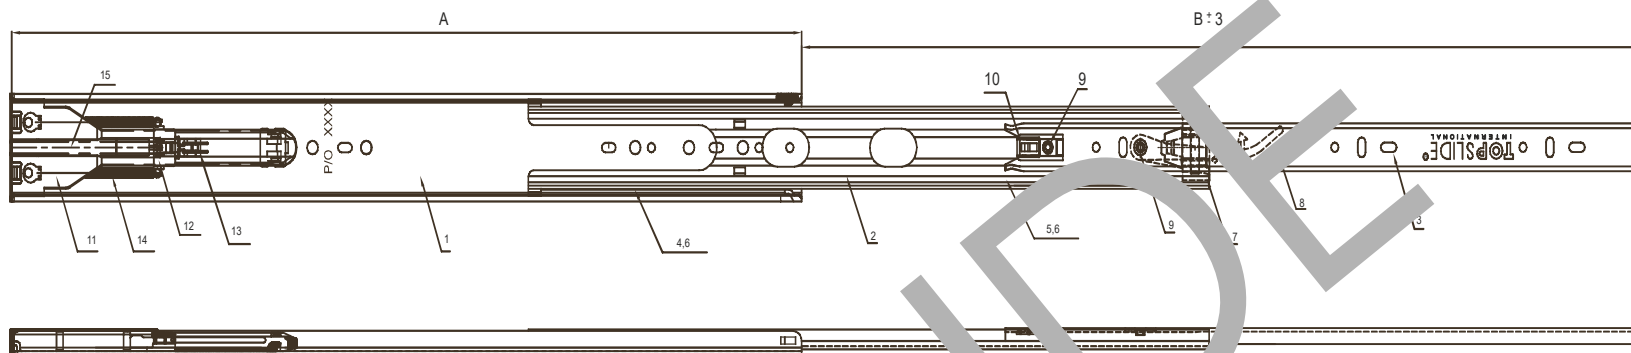

CC55

Controlled Comfort
Heavy Duty Slide

Applications:

- Office furniture
- Cabinets/closets
- Kitchen accessories
- Medical furniture

Features:

- Up to 45 kg load rating
- Full extension
- Controlled soft closing
- Positive stop
- Trigger disconnect
- Side mounted
- Non handed
- 32mm system hole pattern
- Zinc plated

Options:

- Sizes:
  400mm - 1050mm

Model	A	B	
CC55-400	400	365	45
CC55-450	450	450	45
CC55-500	500	500	45
CC55-550	550	550	45
CC55-600	600	600	45
CC55-650	650	650	45
CC55-700	700	700	45
CC55-750	750	750	40
CC55-800	800	800	40
CC55-850	850	850	40
CC55-900	900	900	40
CC55-950	950	950	30
CC55-1000	1000	1000	30
CC55-1050	1050	1050	30

Model No. CC 55-Slide
Controlled Comfort

Ver.3. 28-01-2020

© TOPSLIDE International