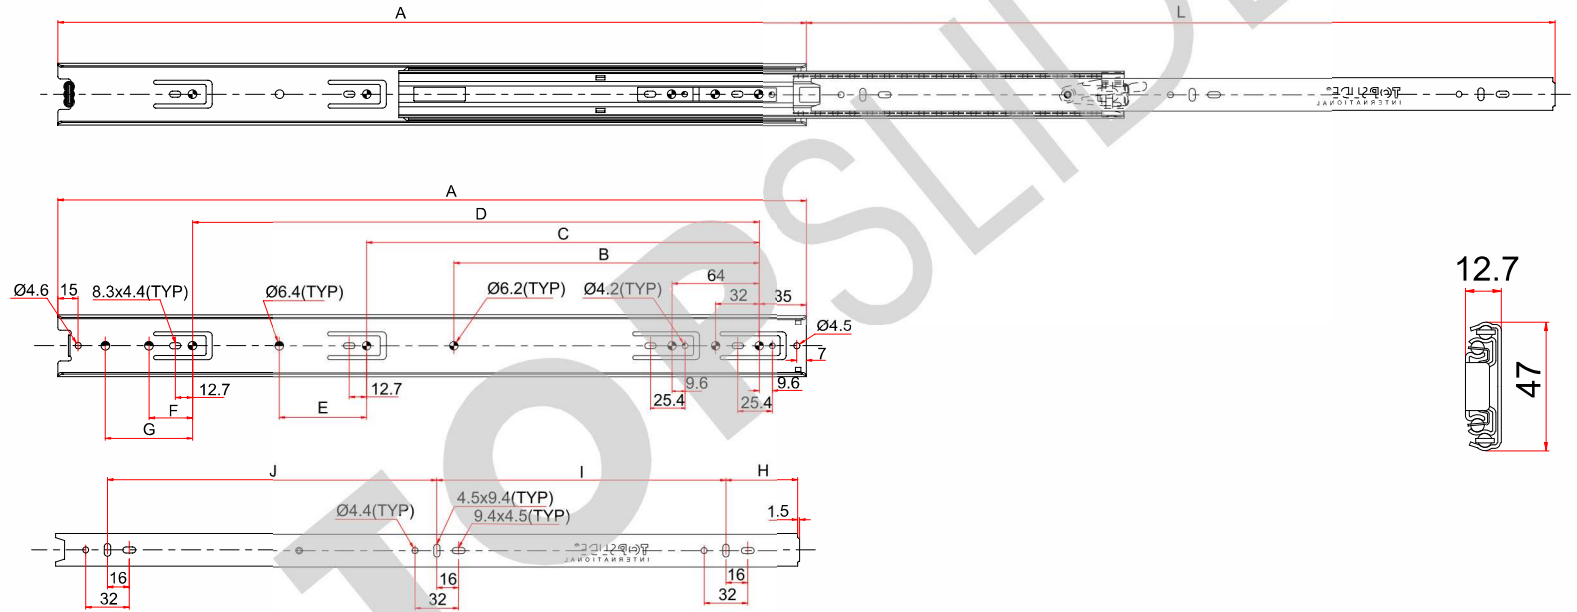

H757 Full Extension Slide

Heavy duty slide

Applications:

- Office furniture
- Cabinets/closets
- Kitchen accessories
- Automotive
- Medical Furniture

Features:

- Up to 60 kg load rating
- Full extension
- Positive stop
- Detent-in
- Side mounted
- Non handed
- 32mm system hole pattern
- Zinc, Black finish

Options:

- Available with bayonet tabs
- 38mm over travel
- Self closing feature
- Sizes: 250mm - 700 mm

Length	A	L	B	C	D	E	F	G	H	I	J	
10"	250	250		160		32			43	163		30
12"	300	300		208		16			53	203		30
14"	350	350	224	256					53	112	142	30
16"	400	400	224	288		32			53	132	171	30
18"	450	450	224	288	352				53	157	196	60
20"	500	500	224	288	416	64			53	182	221	60
22"	550	550	224	288	416	64	32	64	53	212	242	60
24"	600	600	224	320	480	32			53	222	281	60

Model No. H757
Full Extension Slide

Ver.2.1 26.11.2019

© TOPSLIDE International

Top Slide reserve the right to amend specifications without notice.