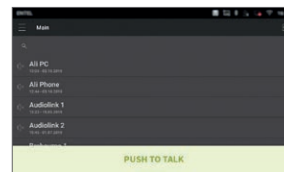

Main PTT screen

Individual call screen