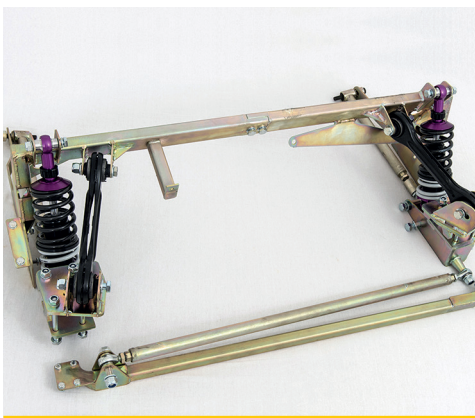

Our skilled technicians are trained to carry out all types of specialist work to your Morgan.

MORGAN REPAIRS

Morgan wings and panels all cut, fitted and correctly aligned.

Morgan Accident repair work undertaken and carried out to exceptional standards.

Engine and Transmission work, including diagnostics, repair/rebuild work undertaken.

SSL SUSPENSION UPGRADES

Morgan 5L Suspension System with Spax dampers – Supplied & fitted £3,630 + VAT

Morgan SSL Front Suspension Kit Supplied & fitted £895.00 + VAT