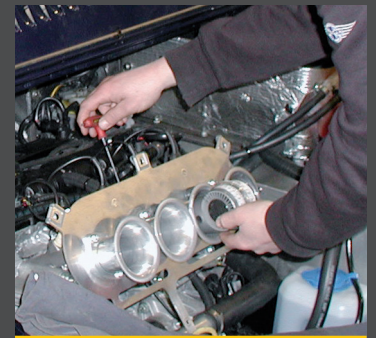

MORGAN SERVICE AND REPAIR CENTRE

- Accident repairs
- Body and paintwork repairs
- Chassis replacements
- Transmission rebuilds
- Windscreen repairs and replacements
- Restoration work

INSURANCE APPROVED REPAIRERS

MORGAN SERVICE CENTRE

Fully Qualified Factory trained technicians with many years experience working on both late and early Morgan models. We use the latest diagnostic equipment at our fully fitted workshop to undertake all your service requirements.