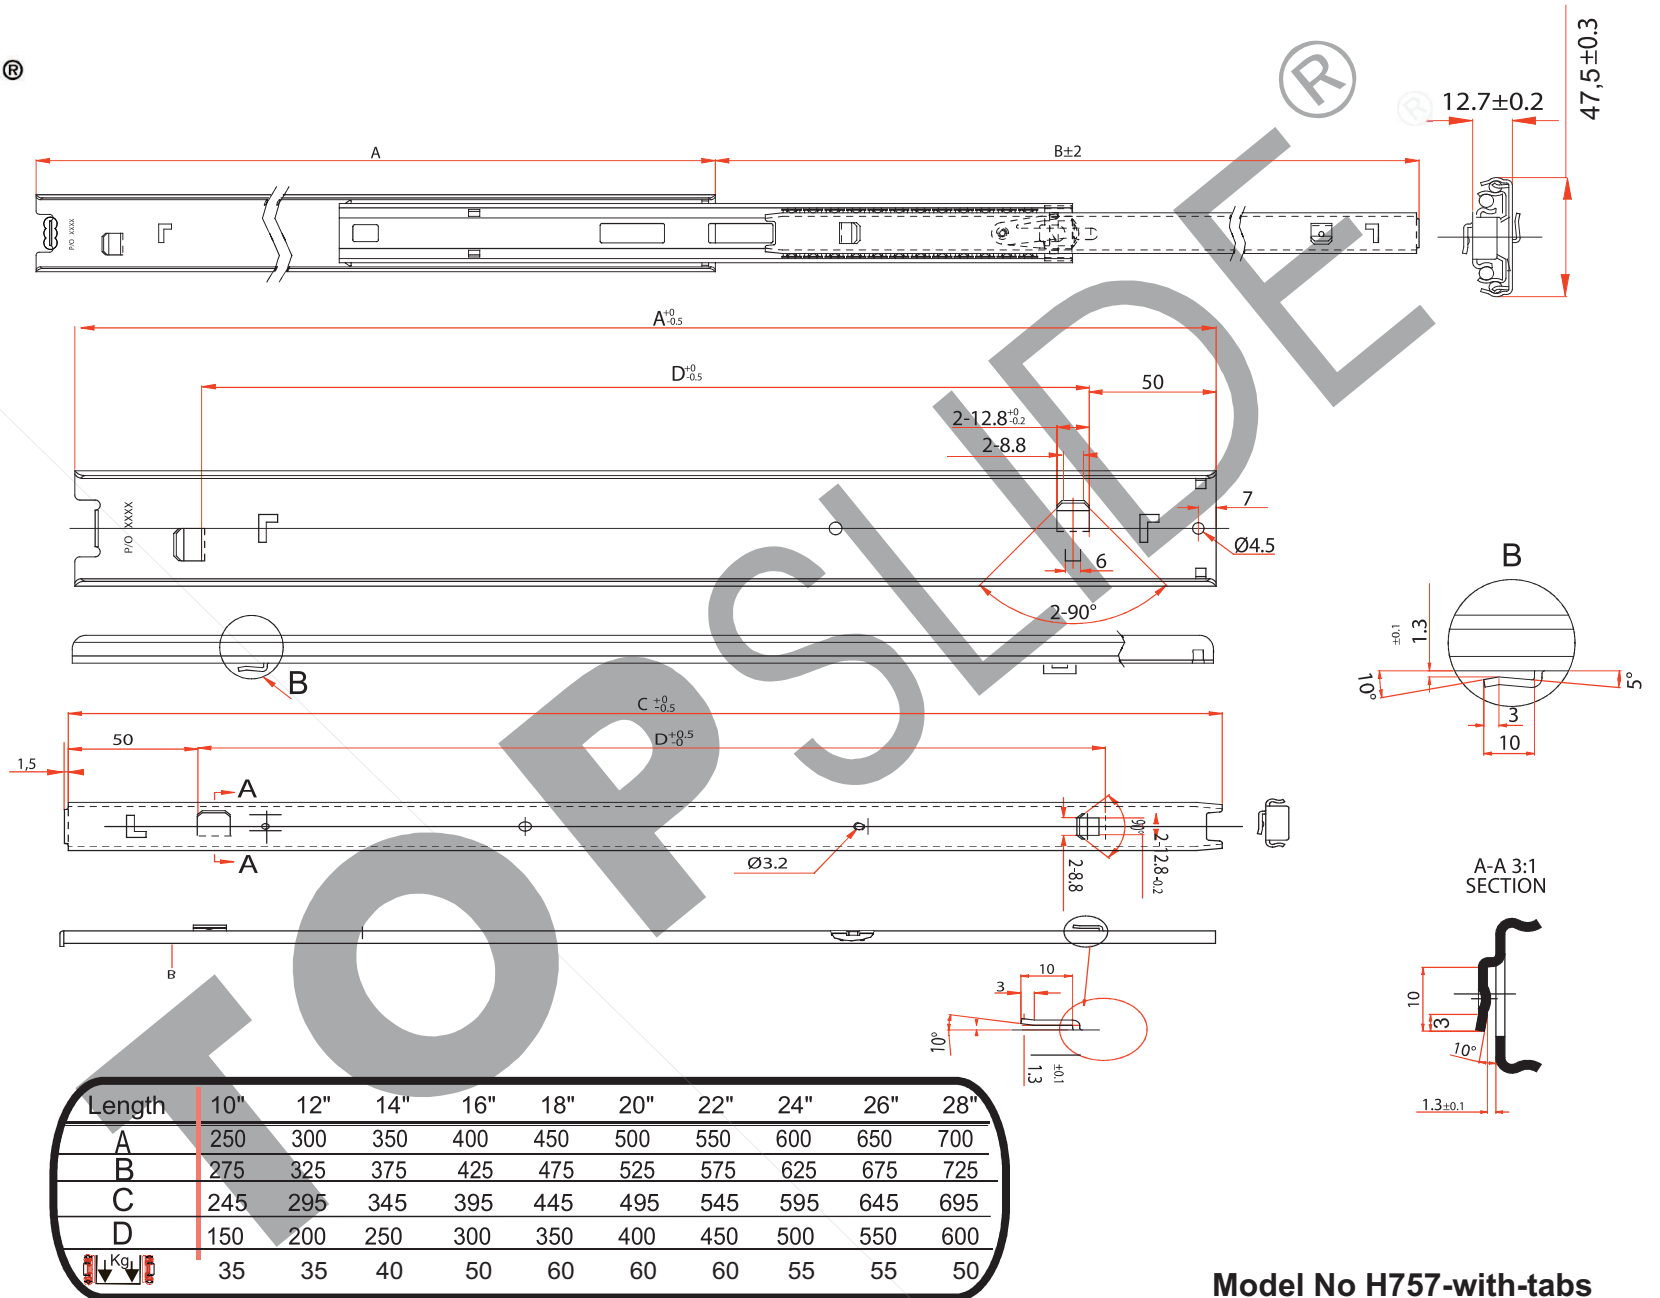

H 757 w/tabs

Full Extension Slide

Medium Duty Slide

Applications:

- Contract furniture
- Rv's - Caravans
- Automotive
- Medical Furniture

Features:

- Up to 60kg load rating
The test is done with a 450mm long slide in a 420 mm wide cabinet.
- Full extension
- Tabs on inner and outer member
- Positive stop
- Detent-in
- Side mounted
- Zinc

Options:

- Sizes: 250mm - 700mm

Model No H757-with-tabs
Full Extension Slide
Ver.5. 15.03.2023