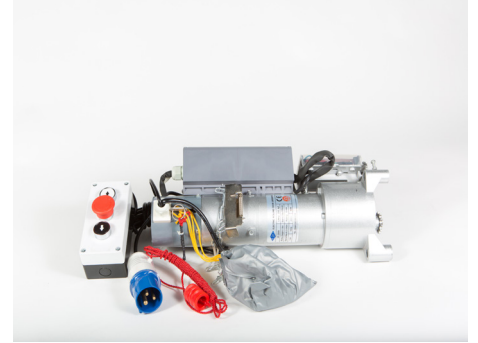

## PRODUCT: NECO NF OUTBOARD MOTOR

**TYPE:** NECO NF500 Outboard Motor

### HIGHLIGHTS:

Brand: NECO

Prewired

Easily Adjustable Mechanical Limits

Electrically Tested Prior to Leaving the Factory

### PRODUCT DESCRIPTION:

The NECO NF500 Outboard Motor is available as a single-phase or three-phase, prewired motor with chain override and push-button station.

### DIMENSIONS:

Diameter

140mm

140mm

Motor Length

525mm

525mm

Square