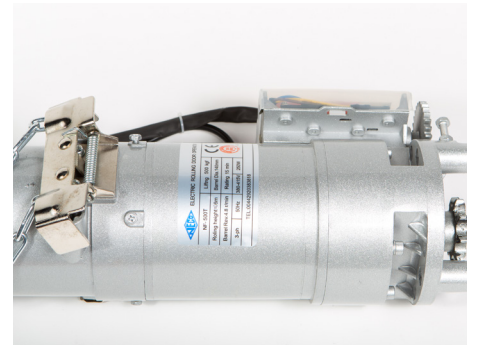

## PRODUCT: NECO NF OUTBOARD MOTOR

**TYPE:** NECO NF500 Outboard Motor

### HIGHLIGHTS:

Brand: NECO

Prewired

Easily Adjustable Mechanical Limits

Electrically Tested Prior to Leaving the Factory

### PRODUCT DESCRIPTION:

The NECO NF500 Outboard Motor is available as a single-phase or three-phase, prewired motor with chain override and push-button station.

### DIMENSIONS:

Diameter

140mm

140mm

Motor Length

525mm

525mm

Square