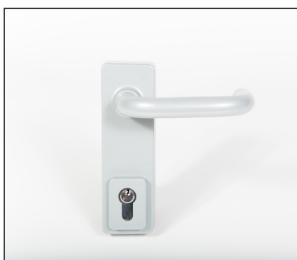

PRODUCT: DOOR FURNITURE

TYPE: Outside Lock

HIGHLIGHTS:

Heavy duty Outside Lock

Pale Grey & White Stainless Steel

Includes: 2 Keys

PRODUCT DESCRIPTION:

Heavy duty outside key lock suitable for commercial properties and public buildings.

The lock comes with:

- 2 x keys
- Full instructions for installation.

TYPE: Pull Handle

HIGHLIGHTS:

Stainless steel

Sold individually

Easy to install

Screw fix

PRODUCT DESCRIPTION:

The stainless steel "D" Pull Handle is suitable for use on steel or other industrial doors in commercial properties or public buildings

DIMENSIONS:

Width 75mm

Length 300mm

Handle protrudes 55mm from the base plate