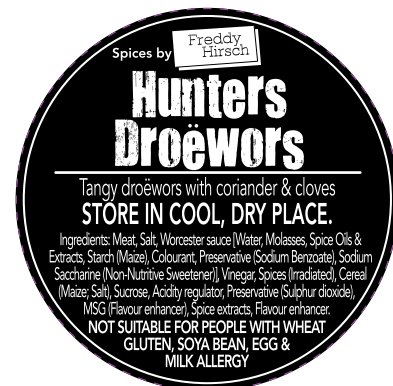

label code 907081
150 per roll

product code 803120