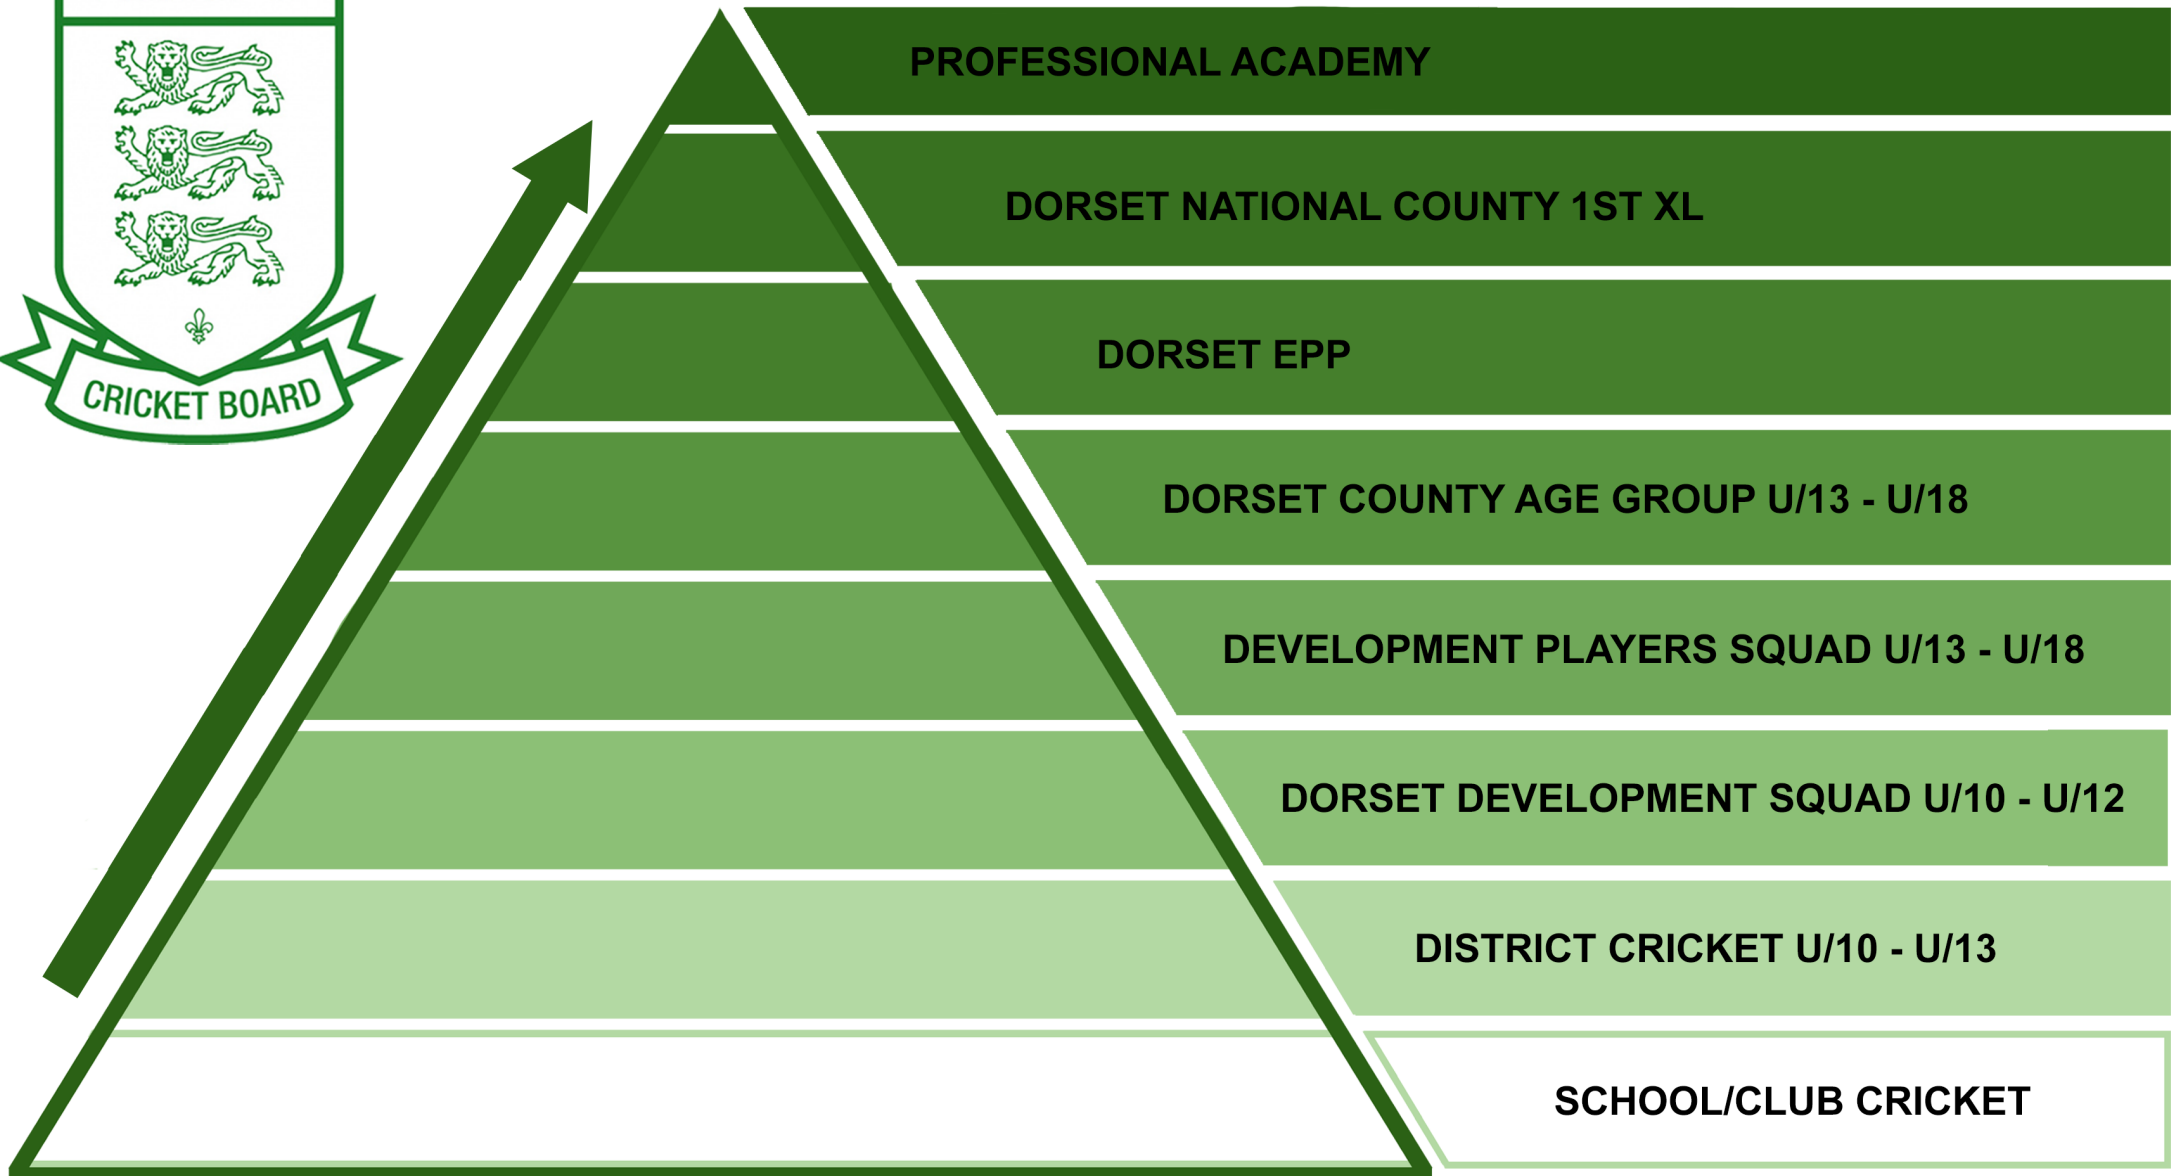

# DORSET CRICKET PLAYER PATHWAY

PROFESSIONAL ACADEMY

DORSET NATIONAL COUNTY 1ST XL

DORSET EPP

DORSET COUNTY AGE GROUP U/13 - U/18

DEVELOPMENT PLAYERS SQUAD U/13 - U/18

DORSET DEVELOPMENT SQUAD U/10 - U/12

DISTRICT CRICKET U/10 - U/13

SCHOOL/CLUB CRICKET