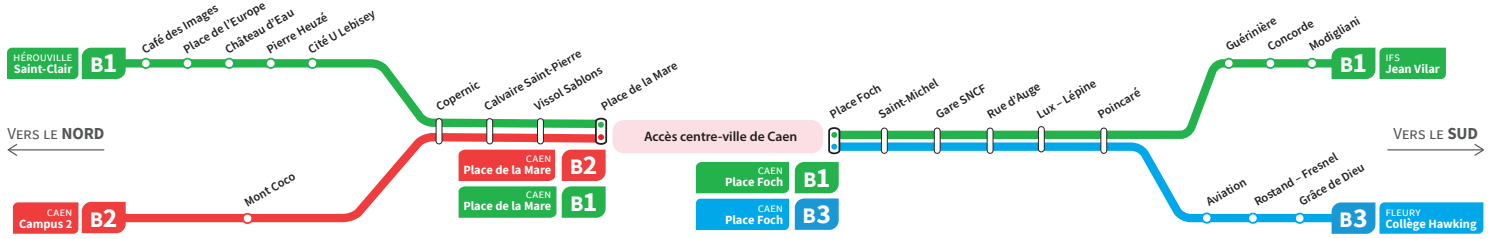

IFS Jean Vilar

CAEN Place Foch

Horaires valables le mardi 14 juillet 2026

Lundi à vendredi Direction → CAEN - Place Foch

	B1	B1	B1	B1	B1	B1	B1	B1	B1	B1	B1	B1	B1	B1	B1	B1	B1	B1	B1
Jean Vilar	20:05	20:29	20:41	20:54	21:06	21:18	21:42	21:54	22:18	22:30	22:54	23:06	23:30	23:42	00:06	00:18	00:41	00:56	01:16
Modigliani	20:09	20:33	20:45	20:57	21:09	21:21	21:45	21:57	22:21	22:33	22:57	23:09	23:33	23:45	00:09	00:21	00:44	00:59	01:19
Concorde	20:10	20:34	20:46	20:58	21:10	21:22	21:46	21:58	22:22	22:34	22:58	23:10	23:34	23:46	00:10	00:22	00:45	01:00	01:20
Guérinière	20:12	20:36	20:48	21:00	21:12	21:24	21:48	22:00	22:24	22:36	23:00	23:12	23:36	23:48	00:12	00:24	00:47	01:02	01:22
Poincaré	20:14	20:38	20:50	21:02	21:14	21:26	21:50	22:02	22:26	22:38	23:02	23:14	23:38	23:50	00:14	00:26	00:49	01:04	01:24
Lux-Lépine	20:16	20:40	20:52	21:04	21:16	21:28	21:52	22:04	22:28	22:40	23:04	23:16	23:40	23:52	00:16	00:28	00:51	01:06	01:26
Rue d'Auge	20:20	20:44	20:56	21:08	21:20	21:32	21:56	22:08	22:32	22:44	23:08	23:20	23:44	23:56	00:20	00:32	00:55	01:10	01:30
Gare SNCF	20:23	20:47	20:59	21:11	21:23	21:35	21:59	22:11	22:35	22:47	23:11	23:23	23:47	23:59	00:23	00:35	00:58	01:13	01:33
Saint-Michel	20:24	20:48	21:00	21:12	21:24	21:36	22:00	22:12	22:36	22:48	23:12	23:24	23:48	00:00	00:24	00:36	00:59	01:14	01:34
Place Foch	20:26	20:50	21:02	21:14	21:26	21:38	22:02	22:14	22:38	22:50	23:14	23:26	23:50	00:02	00:26	00:38	01:01	01:16	01:36

Lundi à vendredi Direction → IFS - Jean Vilar

	B1	B1	B1	B1	B1	B1	B1	B1	B1	B1	B1	B1	B1	B1	B1	B1	B1	B1	B1
Place Foch	20:30	20:42	21:06	21:18	21:42	21:54	22:18	22:30	22:54	23:06	23:30	23:42	00:06	00:18	00:42	00:54	01:20	02:05	
Saint-Michel	20:31	20:43	21:07	21:19	21:43	21:55	22:19	22:31	22:55	23:07	23:31	23:43	00:07	00:19	00:43	00:55	01:21	02:06	
Gare SNCF	20:33	20:45	21:09	21:21	21:45	21:57	22:21	22:33	22:57	23:09	23:33	23:45	00:09	00:21	00:45	00:57	01:23	02:08	
Rue d'Auge	20:36	20:48	21:12	21:24	21:48	22:00	22:24	22:36	23:00	23:12	23:36	23:48	00:12	00:24	00:48	01:00	01:26	02:11	
Lux-Lépine	20:40	20:52	21:16	21:28	21:52	22:04	22:28	22:40	23:04	23:16	23:40	23:52	00:16	00:28	00:52	01:04	01:30	02:15	
Poincaré	20:42	20:54	21:18	21:30	21:54	22:06	22:30	22:42	23:06	23:18	23:42	23:54	00:18	00:30	00:54	01:06	01:32	02:17	
Guérinière	20:44	20:56	21:20	21:32	21:56	22:08	22:32	22:44	23:08	23:20	23:44	23:56	00:20	00:32	00:56	01:08	01:34	02:19	
Concorde	20:46	20:58	21:22	21:34	21:58	22:10	22:34	22:46	23:10	23:22	23:46	23:58	00:22	00:34	00:58	01:10	01:36	02:21	
Modigliani	20:48	21:00	21:24	21:36	22:00	22:12	22:36	22:48	23:12	23:24	23:48	00:00	00:24	00:36	01:00	01:12	01:38	02:23	
Jean Vilar	20:52	21:04	21:28	21:40	22:04	22:16	22:40	22:52	23:16	23:28	23:52	00:04	00:28	00:40	01:04	01:16	01:42	02:27