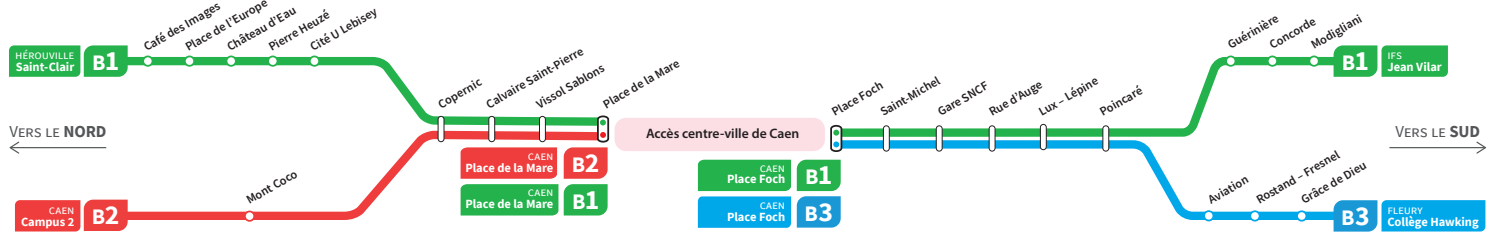

HÉROUVILLE Saint-Clair

CAEN Place de la Mare

Horaires valables le mardi 14 juillet 2026

Lundi à vendredi Direction → CAEN - Place de la Mare

| | B1 | B1 | B1 | B1 | B1 | B1 | B1 | B1 | B1 | B1 | B1 | B1 | B1 | B1 | B1 | B1 | B1 |
|-------------------------|-------|-------|-------|-------|-------|-------|-------|-------|-------|-------|-------|-------|-------|-------|-------|-------|-------|
| Saint-Clair | 20:36 | 21:00 | 21:12 | 21:36 | 21:48 | 22:12 | 22:24 | 22:48 | 23:00 | 23:24 | 23:36 | 00:00 | 00:12 | 00:36 | 00:48 | 01:21 | 01:46 |
| Café des Images | 20:37 | 21:01 | 21:13 | 21:37 | 21:49 | 22:13 | 22:25 | 22:49 | 23:01 | 23:25 | 23:37 | 00:01 | 00:13 | 00:37 | 00:49 | 01:22 | 01:47 |
| Place de l'Europe | 20:38 | 21:02 | 21:14 | 21:38 | 21:50 | 22:14 | 22:26 | 22:50 | 23:02 | 23:26 | 23:38 | 00:02 | 00:14 | 00:38 | 00:50 | 01:23 | 01:48 |
| Château d'Eau | 20:38 | 21:02 | 21:14 | 21:38 | 21:50 | 22:14 | 22:26 | 22:50 | 23:02 | 23:26 | 23:38 | 00:02 | 00:14 | 00:38 | 00:50 | 01:23 | 01:48 |
| Pierre Heuzé | 20:40 | 21:04 | 21:16 | 21:40 | 21:52 | 22:16 | 22:28 | 22:52 | 23:04 | 23:28 | 23:40 | 00:04 | 00:16 | 00:40 | 00:52 | 01:25 | 01:50 |
| Cité U Lebisey | 20:43 | 21:07 | 21:19 | 21:43 | 21:55 | 22:19 | 22:31 | 22:55 | 23:07 | 23:31 | 23:43 | 00:07 | 00:19 | 00:43 | 00:55 | 01:28 | 01:53 |
| Copernic | 20:45 | 21:09 | 21:21 | 21:45 | 21:57 | 22:21 | 22:33 | 22:57 | 23:09 | 23:33 | 23:45 | 00:09 | 00:21 | 00:45 | 00:57 | 01:30 | 01:55 |
| Calvaire Saint-Pierre | 20:48 | 21:12 | 21:24 | 21:48 | 22:00 | 22:24 | 22:36 | 23:00 | 23:12 | 23:36 | 23:48 | 00:12 | 00:24 | 00:48 | 01:00 | 01:33 | 01:58 |
| Vissol Sablons | 20:50 | 21:14 | 21:26 | 21:50 | 22:02 | 22:26 | 22:38 | 23:02 | 23:14 | 23:38 | 23:50 | 00:14 | 00:26 | 00:50 | 01:02 | 01:35 | 02:00 |
| Place de la Mare quai 2 | 20:55 | 21:19 | 21:31 | 21:55 | 22:07 | 22:31 | 22:43 | 23:07 | 23:19 | 23:43 | 23:55 | 00:19 | 00:31 | 00:55 | 01:07 | 01:40 | 02:05 |