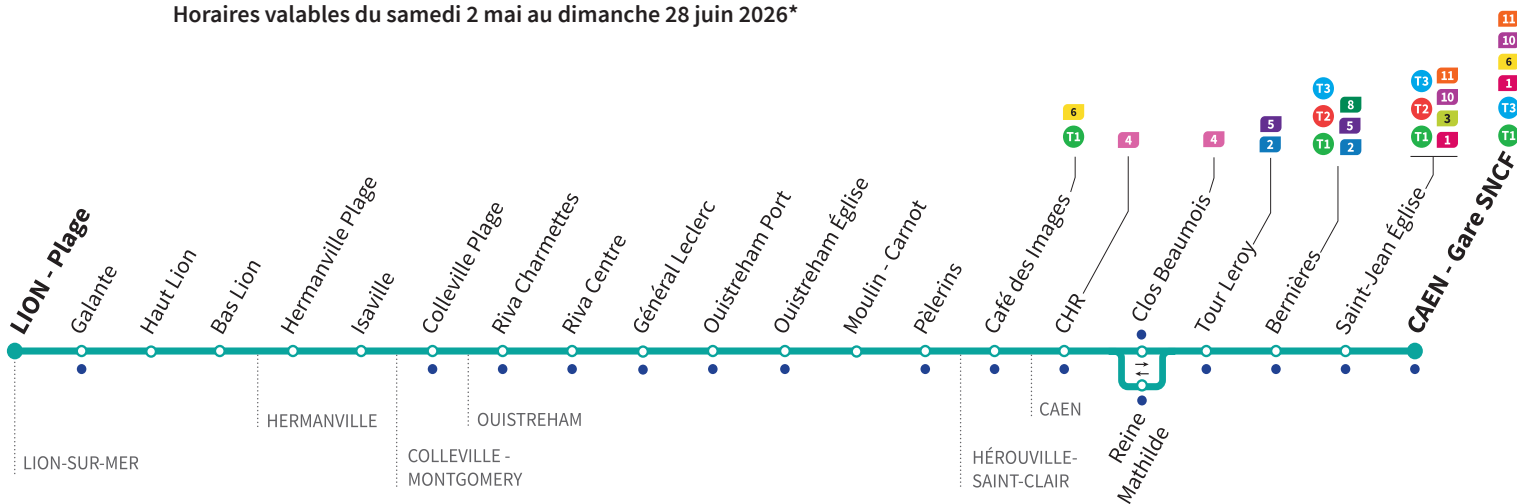

Horaires valables du samedi 2 mai au dimanche 28 juin 2026*

Samedi Direction → LION - Plage

Gare SNCF	06:30	07:15	08:00	08:40	09:10	09:40	10:10	10:40	11:10	11:30	11:50	12:10	12:30	12:50	13:10	13:30
Bernières	06:35	07:20	08:05	08:45	09:16	09:46	10:16	10:46	11:16	11:36	11:56	12:16	12:36	12:56	13:16	13:36
Tour Leroy	06:36	07:21	08:06	08:46	09:17	09:47	10:17	10:47	11:17	11:37	11:57	12:17	12:37	12:57	13:17	13:37
Reine Mathilde	06:39	07:24	08:09	08:49	09:20	09:50	10:20	10:50	11:20	11:40	12:00	12:20	12:40	13:00	13:20	13:40
CHR	06:42	07:27	08:12	08:52	09:23	09:53	10:23	10:53	11:23	11:43	12:03	12:23	12:43	13:03	13:23	13:43
Café des Images	06:47	07:32	08:17	08:57	09:29	09:59	10:29	10:59	11:29	11:49	12:09	12:29	12:49	13:09	13:29	13:49
Ouistreham Église	07:00	07:46	08:31	09:11	09:44	10:14	10:44	11:14	11:44	12:04	12:24	12:44	13:04	13:24	13:44	14:04
Ouistreham Port	07:02	07:48	08:33	09:13	09:46	10:16	10:46	11:16	11:46	12:06	12:26	12:46	13:06	13:26	13:46	14:06
Riva Centre	07:04	07:51	08:36	09:16	09:49	10:19	10:49	11:19	11:49	12:09	12:29	12:49	13:09	13:29	13:49	14:09
Colleville Plage	07:07	07:54	08:39	09:19	09:52	10:22	10:52	11:22	11:52	12:12	12:32	12:52	13:12	13:32	13:52	14:13
Hermanville Plage	07:10	07:57	08:42	09:23	09:56	10:26	10:56	11:26	11:56	12:16	12:36	12:56	13:16	13:36	13:56	14:17
Lion Plage	07:16	08:03	08:48	09:29	10:03	10:33	11:03	11:33	12:03	12:23	12:43	13:03	13:23	13:43	14:03	14:24

Gare SNCF	13:50	14:10	14:30	14:55	15:15	15:35	16:10	16:40	17:10	17:40	18:20	19:20	20:20	22:25	0:45
Bernières	13:56	14:16	14:36	15:01	15:21	15:41	16:17	16:47	17:17	17:47	18:27	19:27	20:26	22:30	0:49
Tour Leroy	13:57	14:17	14:37	15:02	15:22	15:42	16:18	16:48	17:18	17:48	18:28	19:28	20:27	22:31	0:50
Reine Mathilde	14:00	14:20	14:40	15:05	15:25	15:45	16:22	16:52	17:22	17:52	18:32	19:31	20:30	22:34	0:53
CHR	14:03	14:24	14:44	15:09	15:29	15:49	16:26	16:56	17:26	17:56	18:36	19:35	20:33	22:37	0:56
Café des Images	14:09	14:30	14:50	15:15	15:35	15:55	16:32	17:02	17:32	18:02	18:42	19:40	20:38	22:42	1:01
Ouistreham Église	14:24	14:45	15:05	15:30	15:50	16:10	16:47	17:17	17:47	18:17	18:57	19:55	20:52	22:55	1:14
Ouistreham Port	14:26	14:47	15:07	15:32	15:52	16:12	16:49	17:19	17:49	18:19	18:59	19:57	20:54	22:57	1:16
Riva Centre	14:29	14:50	15:10	15:35	15:55	16:15	16:52	17:22	17:52	18:22	19:02	20:00	20:57	22:59	1:18
Colleville Plage	14:33	14:54	15:14	15:39	15:59	16:19	16:56	17:26	17:56	18:26	19:05	20:03	21:00	23:02	1:21
Hermanville Plage	14:37	14:58	15:18	15:43	16:03	16:23	17:00	17:30	18:00	18:30	19:09	20:07	21:03	23:05	1:24
Lion Plage	14:44	15:05	15:25	15:50	16:10	16:31	17:08	17:38	18:08	18:37	19:16	20:14	21:10	23:11	1:30