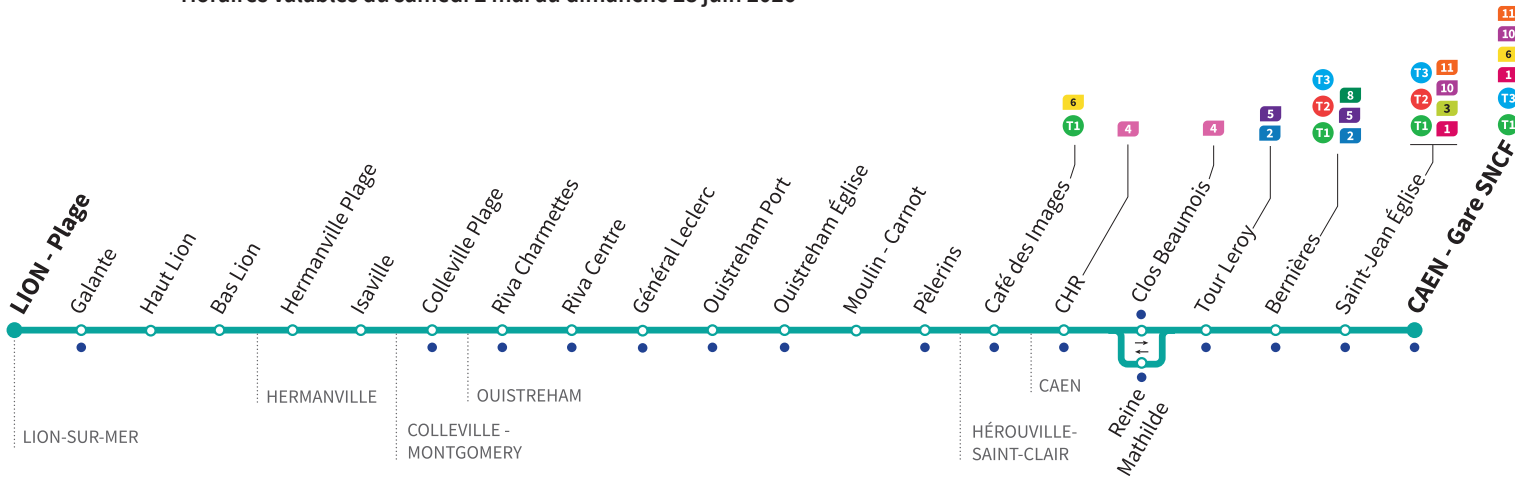

Horaires valables du samedi 2 mai au dimanche 28 juin 2026*

Samedi Direction → CAEN - Gare SNCF

Lion Plage	05:59	06:57	07:55	08:55	09:25	09:55	10:24	10:49	11:19	11:49	12:24	12:49	13:22	13:52	14:22	14:51
Hermanville Plage	06:05	07:03	08:01	09:01	09:31	10:01	10:30	10:55	11:25	11:55	12:30	12:55	13:28	13:58	14:28	14:57
Colleville Plage	06:08	07:06	08:04	09:04	09:34	10:04	10:33	10:58	11:28	11:58	12:33	12:58	13:32	14:02	14:32	15:01
Riva Centre	06:11	07:10	08:08	09:08	09:38	10:08	10:37	11:02	11:32	12:02	12:37	13:02	13:36	14:06	14:36	15:05
Ouistreham Port	06:14	07:13	08:13	09:11	09:41	10:11	10:40	11:05	11:35	12:05	12:40	13:05	13:39	14:09	14:39	15:08
Ouistreham Eglise	06:15	07:14	08:14	09:13	09:43	10:13	10:42	11:07	11:37	12:07	12:42	13:07	13:41	14:11	14:41	15:10
Café des Images	06:29	07:28	08:28	09:27	09:57	10:27	10:56	11:21	11:51	12:21	12:56	13:21	13:55	14:25	14:55	15:24
CHR	06:33	07:33	08:33	09:32	10:02	10:32	11:01	11:26	11:56	12:26	13:01	13:26	14:00	14:30	15:00	15:29
Clos Beauvois	06:35	07:35	08:35	09:34	10:04	10:34	11:03	11:28	11:58	12:28	13:03	13:28	14:02	14:32	15:02	15:31
Tour Leroy	06:38	07:38	08:38	09:37	10:07	10:37	11:06	11:31	12:01	12:31	13:06	13:31	14:06	14:36	15:06	15:35
Bernières	06:39	07:39	08:39	09:39	10:09	10:39	11:08	11:33	12:03	12:33	13:08	13:33	14:08	14:38	15:08	15:37
Gare SNCF	06:45	07:45	08:45	09:45	10:15	10:45	11:15	11:40	12:10	12:40	13:15	13:40	14:15	14:45	15:15	15:45

Lion Plage	15:19	15:49	16:19	16:39	16:59	17:20	17:45	18:00	18:20	18:42	19:02	19:25	20:02	21:29	23:49
Hermanville Plage	15:25	15:55	16:25	16:45	17:05	17:26	17:51	18:06	18:26	18:48	19:08	19:31	20:08	21:35	23:55
Colleville Plage	15:29	15:59	16:29	16:49	17:09	17:30	17:55	18:10	18:30	18:51	19:11	19:34	20:11	21:38	23:58
Riva Centre	15:33	16:03	16:33	16:53	17:13	17:34	17:59	18:14	18:34	18:55	19:15	19:38	20:15	21:41	0:01
Ouistreham Port	15:37	16:07	16:37	16:57	17:17	17:38	18:03	18:18	18:38	18:59	19:19	19:42	20:18	21:44	0:04
Ouistreham Eglise	15:39	16:09	16:39	16:59	17:19	17:40	18:05	18:20	18:40	19:01	19:21	19:44	20:19	21:45	0:05
Café des Images	15:54	16:24	16:54	17:14	17:34	17:54	18:19	18:34	18:54	19:15	19:35	19:58	20:33	21:59	0:19
CHR	15:59	16:29	16:59	17:19	17:39	17:59	18:24	18:39	18:59	19:20	19:40	20:03	20:38	22:03	0:23
Clos Beauvois	16:01	16:31	17:01	17:21	17:41	18:01	18:26	18:41	19:01	19:22	19:42	20:05	20:40	22:05	0:25
Tour Leroy	16:05	16:35	17:05	17:25	17:45	18:05	18:30	18:45	19:05	19:26	19:46	20:08	20:43	22:08	0:28
Bernières	16:07	16:37	17:07	17:27	17:47	18:07	18:32	18:47	19:07	19:28	19:48	20:09	20:44	22:09	0:29
Gare SNCF	16:15	16:45	17:15	17:35	17:55	18:15	18:40	18:55	19:15	19:35	19:55	20:15	20:50	22:15	0:35