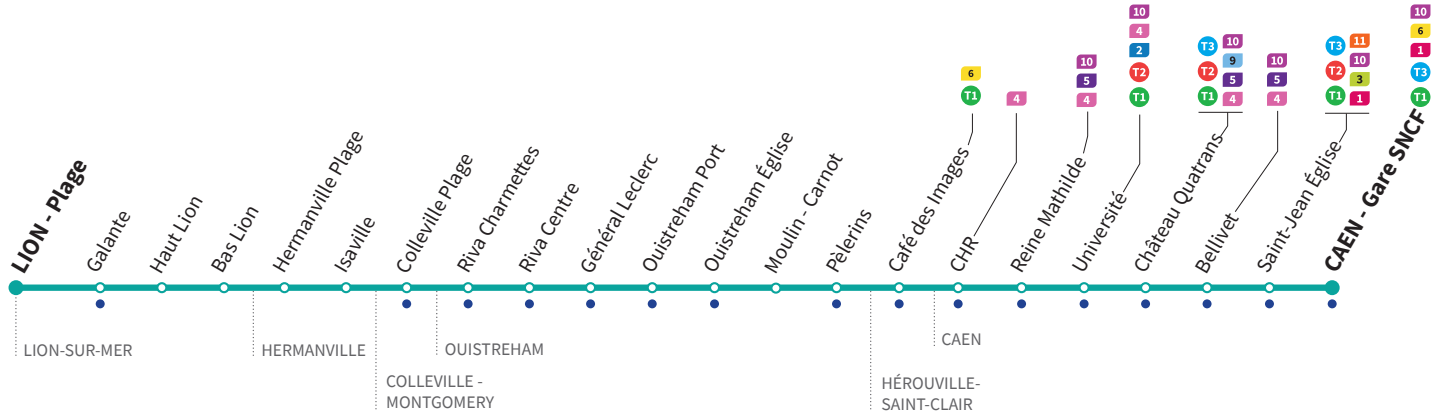

Horaires valables du samedi 2 mai au dimanche 28 juin 2026*

Dimanches et fêtes : Direction → CAEN - Gare SNCF

Lion Plage	07:02	08:02	09:02	09:59	10:59	11:59	12:58	13:57	14:54	15:54	16:19	16:54	17:20	17:56	18:27	18:57
Hermanville Plage	07:08	08:08	09:08	10:05	11:05	12:05	13:04	14:03	15:01	16:01	16:26	17:01	17:27	18:02	18:33	19:03
Colleville Plage	07:11	08:11	09:11	10:08	11:08	12:08	13:07	14:06	15:05	16:05	16:30	17:05	17:31	18:06	18:36	19:06
Riva Centre	07:14	08:14	09:14	10:12	11:12	12:12	13:11	14:10	15:09	16:09	16:34	17:09	17:35	18:10	18:40	19:10
Ouistreham Port	07:17	08:17	09:17	10:15	11:15	12:15	13:14	14:13	15:12	16:12	16:37	17:12	17:38	18:13	18:43	19:13
Ouistreham Église	07:18	08:18	09:18	10:17	11:17	12:17	13:16	14:15	15:14	16:14	16:39	17:14	17:40	18:15	18:45	19:15
Café des Images	07:32	08:32	09:32	10:31	11:31	12:31	13:30	14:29	15:28	16:28	16:53	17:28	17:54	18:29	18:59	19:29
CHR	07:37	08:37	09:37	10:36	11:36	12:36	13:35	14:34	15:33	16:33	16:58	17:33	17:59	18:34	19:04	19:34
Reine Mathilde	07:39	08:39	09:39	10:38	11:38	12:38	13:38	14:37	15:36	16:36	17:01	17:36	18:02	18:37	19:07	19:37
Université	07:41	08:41	09:41	10:40	11:40	12:40	13:40	14:39	15:38	16:38	17:03	17:38	18:04	18:39	19:09	19:39
Bellivet	07:45	08:45	09:45	10:45	11:45	12:45	13:45	14:44	15:44	16:44	17:09	17:44	18:09	18:44	19:14	19:44
Gare SNCF	07:50	08:50	09:50	10:50	11:50	12:50	13:50	14:50	15:50	16:50	17:15	17:50	18:15	18:50	19:20	19:50

Lion Plage	19:25	20:02	21:07	22:15
Hermanville Plage	19:31	20:08	21:12	22:20
Colleville Plage	19:34	20:11	21:15	22:23
Riva Centre	19:38	20:15	21:18	22:26
Ouistreham Port	19:41	20:18	21:21	22:29
Ouistreham Église	19:42	20:19	21:22	22:30
Café des Images	19:56	20:32	21:35	22:43
CHR	20:01	20:36	21:39	22:47
Reine Mathilde	20:03	20:38	21:41	22:49
Université	20:05	20:40	21:43	22:51
Bellivet	20:10	20:45	21:47	22:55
Gare SNCF	20:15	20:50	21:52	23:00