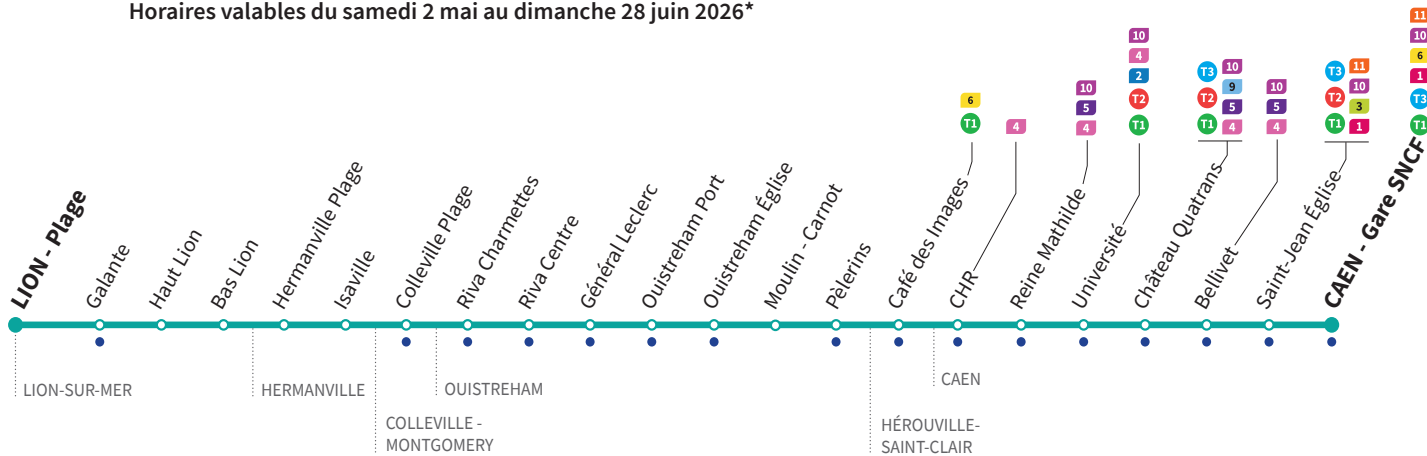

Horaires valables du samedi 2 mai au dimanche 28 juin 2026*

Dimanches et fêtes : Direction → LION - Plage

Gare SNCF	07:00	08:00	08:57	10:15	11:15	11:50	12:15	12:50	13:15	13:50	14:15	14:50	15:15	16:15	17:15	18:15
Bellivet	07:06	08:06	09:04	10:21	11:22	11:57	12:22	12:57	13:22	13:57	14:22	14:57	15:22	16:22	17:22	18:21
Université	07:11	08:13	09:11	10:27	11:27	12:02	12:27	13:02	13:28	14:03	14:28	15:03	15:28	16:28	17:29	18:28
Reine Mathilde	07:13	08:15	09:13	10:29	11:29	12:04	12:29	13:04	13:30	14:05	14:30	15:05	15:30	16:30	17:32	18:31
CHR	07:16	08:18	09:16	10:32	11:32	12:07	12:32	13:07	13:33	14:08	14:33	15:08	15:33	16:33	17:35	18:34
Café des Images	07:21	08:23	09:21	10:37	11:38	12:13	12:38	13:13	13:39	14:14	14:39	15:14	15:39	16:39	17:41	18:40
Ouistreham Eglise	07:35	08:37	09:35	10:52	11:53	12:28	12:53	13:28	13:53	14:28	14:53	15:28	15:53	16:54	17:56	18:54
Ouistreham Port	07:37	08:39	09:37	10:54	11:55	12:30	12:55	13:30	13:55	14:30	14:55	15:30	15:55	16:56	17:58	18:56
Riva Centre	07:40	08:42	09:40	10:57	11:58	12:33	12:58	13:33	13:58	14:33	14:58	15:33	15:58	16:59	18:01	18:59
Colleville Plage	07:43	08:45	09:43	11:00	12:01	12:36	13:01	13:36	14:01	14:36	15:01	15:36	16:02	17:03	18:05	19:02
Hermanville Plage	07:46	08:48	09:47	11:04	12:05	12:40	13:05	13:40	14:05	14:40	15:05	15:40	16:06	17:07	18:09	19:05
Lion Plage	07:52	08:54	09:53	11:11	12:12	12:47	13:12	13:47	14:12	14:47	15:12	15:47	16:13	17:14	18:16	19:11

Gare SNCF	19:15	20:10	21:10
Bellivet	19:21	20:16	21:16
Université	19:26	20:21	21:20
Reine Mathilde	19:28	20:23	21:22
CHR	19:31	20:25	21:24
Café des Images	19:36	20:30	21:29
Ouistreham Eglise	19:50	20:44	21:43
Ouistreham Port	19:52	20:46	21:45
Riva Centre	19:55	20:49	21:48
Colleville Plage	19:58	20:52	21:51
Hermanville Plage	20:01	20:55	21:54
Lion Plage	20:07	21:01	22:00