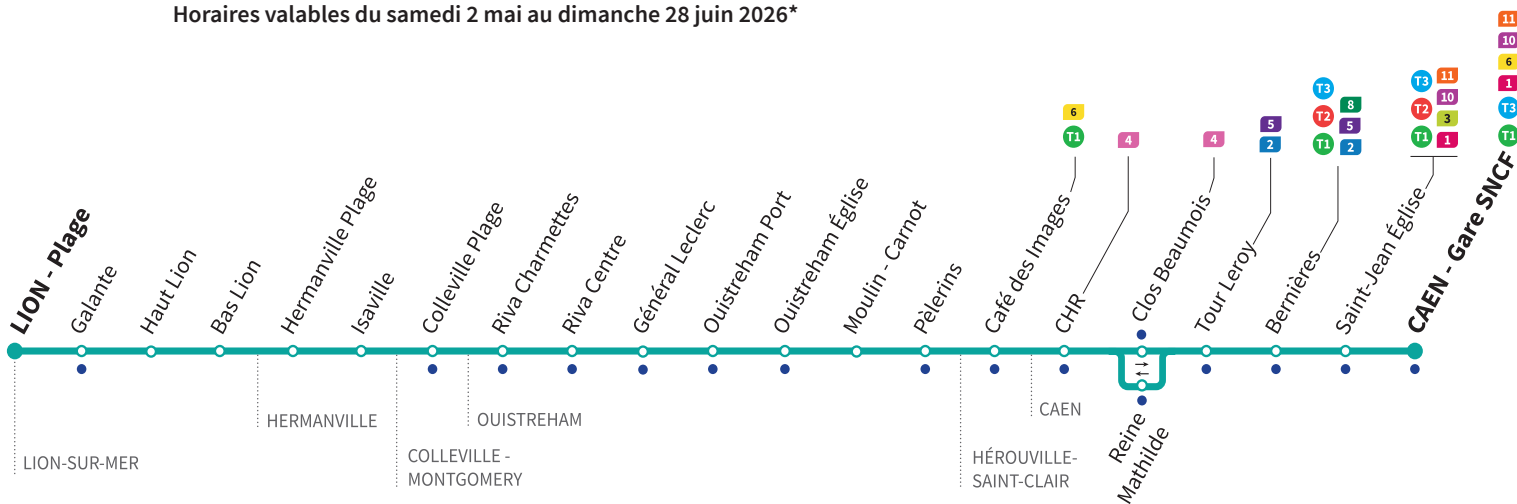

Horaires valables du samedi 2 mai au dimanche 28 juin 2026*

Lundi à vendredi Direction → LION - Plage

Gare SNCF	05:55	06:35	06:55	07:20	07:40	08:00	08:20	08:40	09:25	10:10	10:55	11:40	12:25	13:05	13:45	14:30
Bernières	06:00	06:39	06:59	07:26	07:47	08:07	08:27	08:47	09:32	10:17	11:02	11:47	12:32	13:12	13:52	14:37
Tour Leroy	06:01	06:40	07:00	07:27	07:48	08:08	08:28	08:48	09:33	10:18	11:03	11:48	12:33	13:13	13:53	14:38
Reine Mathilde	06:03	06:43	07:03	07:30	07:51	08:11	08:32	08:51	09:36	10:21	11:06	11:51	12:36	13:16	13:56	14:42
CHR	06:06	06:46	07:06	07:33	07:55	08:15	08:36	08:55	09:40	10:25	11:10	11:55	12:40	13:20	14:00	14:46
Café des Images	06:11	06:52	07:12	07:39	08:01	08:21	08:42	09:01	09:46	10:31	11:16	12:01	12:46	13:26	14:06	14:52
Ouistreham Eglise	06:25	07:06	07:26	07:53	08:15	08:35	08:56	09:16	10:01	10:46	11:31	12:16	13:01	13:41	14:21	15:07
Ouistreham Port	06:27	07:08	07:28	07:55	08:17	08:37	08:58	09:18	10:03	10:48	11:33	12:18	13:03	13:43	14:23	15:09
Riva Centre	06:30	07:11	07:31	07:58	08:20	08:40	09:01	09:21	10:06	10:51	11:36	12:21	13:06	13:46	14:26	15:12
Colleville Plage	06:33	07:14	07:34	08:01	08:23	08:43	09:04	09:24	10:09	10:55	11:40	12:25	13:09	13:49	14:30	15:16
Hermanville Plage	06:35	07:17	07:37	08:04	08:26	08:46	09:08	09:28	10:13	10:59	11:44	12:29	13:13	13:53	14:34	15:20
Lion Plage	06:41	07:23	07:43	08:10	08:32	08:52	09:14	09:35	10:20	11:06	11:51	12:36	13:20	14:00	14:41	15:27

Gare SNCF	15:10	15:45	16:05	16:25	16:45	17:05	17:25	17:45	18:05	18:25	18:45	19:15	19:45	20:20	22:25	0:45
Bernières	15:17	15:52	16:12	16:32	16:53	17:13	17:33	17:53	18:12	18:32	18:52	19:22	19:51	20:26	22:31	0:51
Tour Leroy	15:18	15:53	16:13	16:34	16:55	17:15	17:35	17:54	18:13	18:33	18:53	19:23	19:52	20:27	22:32	0:52
Reine Mathilde	15:22	15:57	16:18	16:39	16:59	17:19	17:39	17:59	18:17	18:37	18:56	19:26	19:55	20:30	22:35	0:55
CHR	15:26	16:01	16:22	16:44	17:04	17:24	17:44	18:03	18:21	18:41	19:00	19:30	19:58	20:33	22:38	0:58
Café des Images	15:32	16:08	16:29	16:51	17:11	17:31	17:51	18:10	18:27	18:47	19:06	19:36	20:04	20:39	22:43	1:03
Ouistreham Eglise	15:47	16:23	16:44	17:06	17:27	17:47	18:07	18:25	18:42	19:02	19:21	19:51	20:19	20:53	22:57	1:17
Ouistreham Port	15:49	16:25	16:46	17:08	17:29	17:49	18:09	18:27	18:44	19:04	19:23	19:53	20:21	20:55	22:59	1:19
Riva Centre	15:52	16:28	16:49	17:11	17:32	17:52	18:12	18:30	18:47	19:07	19:26	19:56	20:24	20:58	23:02	1:22
Colleville Plage	15:56	16:32	16:53	17:15	17:36	17:56	18:16	18:34	18:51	19:10	19:29	19:59	20:27	21:01	23:05	1:25
Hermanville Plage	16:00	16:36	16:57	17:19	17:40	18:00	18:20	18:38	18:55	19:14	19:33	20:03	20:31	21:05	23:09	1:29
Lion Plage	16:07	16:43	17:04	17:26	17:47	18:08	18:28	18:46	19:02	19:21	19:40	20:10	20:38	21:12	23:16	1:36

circule uniquement le vendredi