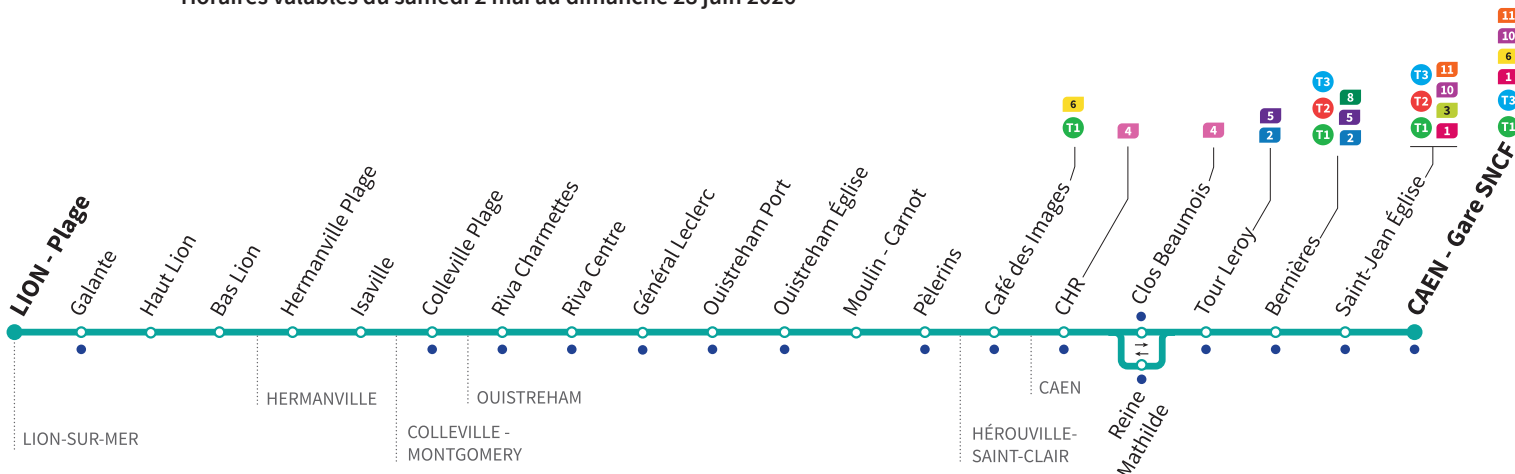

Horaires valables du samedi 2 mai au dimanche 28 juin 2026*

Lundi à vendredi Direction → CAEN - Gare SNCF

| | | | | | | | | | | | | | | | | |
|-------------------|-------|-------|-------|-------|-------|-------|-------|-------|-------|-------|-------|-------|-------|-------|-------|-------|
| Lion Plage | 05:59 | 06:24 | 06:40 | 06:55 | 07:06 | 07:30 | 07:52 | 08:18 | 08:38 | 08:58 | 09:36 | 10:16 | 10:56 | 11:36 | 12:16 | 12:55 |
| Hermanville Plage | 06:04 | 06:29 | 06:46 | 07:01 | 07:12 | 07:36 | 07:58 | 08:24 | 08:44 | 09:04 | 09:42 | 10:22 | 11:02 | 11:42 | 12:22 | 13:01 |
| Colleville Plage | 06:07 | 06:32 | 06:49 | 07:04 | 07:15 | 07:40 | 08:01 | 08:27 | 08:47 | 09:07 | 09:46 | 10:26 | 11:06 | 11:46 | 12:26 | 13:05 |
| Riva Centre | 06:10 | 06:35 | 06:53 | 07:08 | 07:19 | 07:44 | 08:05 | 08:31 | 08:51 | 09:11 | 09:50 | 10:30 | 11:10 | 11:50 | 12:30 | 13:09 |
| Ouistreham Port | 06:13 | 06:38 | 06:56 | 07:11 | 07:23 | 07:48 | 08:09 | 08:34 | 08:54 | 09:14 | 09:54 | 10:34 | 11:14 | 11:54 | 12:34 | 13:13 |
| Ouistreham Eglise | 06:14 | 06:39 | 06:58 | 07:13 | 07:25 | 07:50 | 08:11 | 08:36 | 08:56 | 09:16 | 09:56 | 10:36 | 11:16 | 11:56 | 12:36 | 13:15 |
| Café des Images | 06:28 | 06:53 | 07:12 | 07:27 | 07:40 | 08:05 | 08:25 | 08:50 | 09:10 | 09:30 | 10:10 | 10:50 | 11:30 | 12:10 | 12:50 | 13:30 |
| CHR | 06:33 | 06:58 | 07:17 | 07:32 | 07:45 | 08:10 | 08:30 | 08:55 | 09:15 | 09:35 | 10:15 | 10:55 | 11:35 | 12:15 | 12:55 | 13:35 |
| Clos Beaumois | 06:35 | 07:00 | 07:19 | 07:34 | 07:47 | 08:12 | 08:32 | 08:57 | 09:17 | 09:37 | 10:17 | 10:57 | 11:37 | 12:17 | 12:57 | 13:37 |
| Tour Leroy | 06:38 | 07:03 | 07:22 | 07:37 | 07:51 | 08:16 | 08:36 | 09:01 | 09:21 | 09:41 | 10:21 | 11:01 | 11:41 | 12:21 | 13:01 | 13:41 |
| Bernières | 06:39 | 07:04 | 07:23 | 07:38 | 07:53 | 08:18 | 08:38 | 09:03 | 09:23 | 09:43 | 10:23 | 11:03 | 11:43 | 12:23 | 13:03 | 13:43 |
| Gare SNCF | 06:45 | 07:10 | 07:30 | 07:45 | 08:00 | 08:25 | 08:45 | 09:10 | 09:30 | 09:50 | 10:30 | 11:10 | 11:50 | 12:30 | 13:10 | 13:50 |