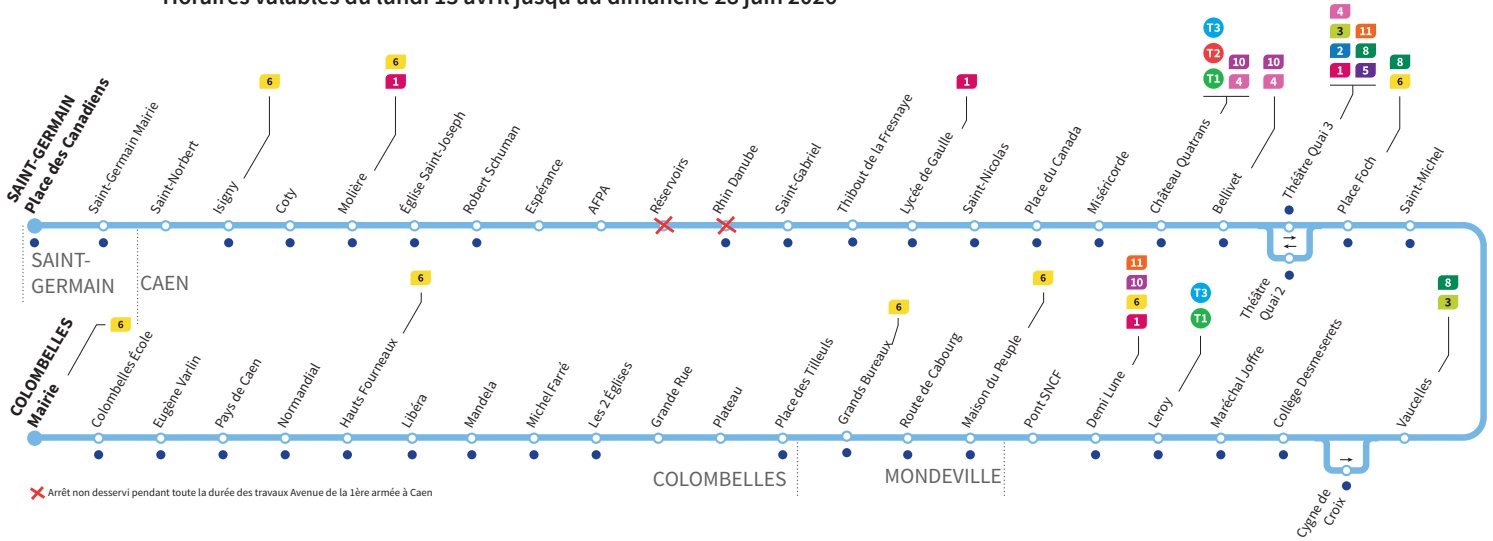

• Arrêt accessible dans les deux sens aux personnes à mobilité réduite.

Horaires valables du lundi 13 avril jusqu'au dimanche 28 juin 2026*

Dimanches et fêtes : Direction → COLOMBELLES - Mairie

Place des Canadiens	08:39	10:38	12:39	14:39	16:39	18:39	20:32
Molière	08:44	10:43	12:43	14:43	16:43	18:43	20:36
Lycée de Gaulle	08:51	10:51	12:51	14:51	16:51	18:51	20:43
Théâtre Quai 3	09:00	11:00	13:00	15:00	17:00	19:00	20:50
Vaucelles	09:03	11:03	13:04	15:04	17:04	19:04	20:53
Leroy	09:06	11:06	13:08	15:08	17:08	19:08	20:56
Demi Lune	09:07	11:07	13:09	15:09	17:09	19:09	20:57
Place des Tilleuls	09:13	11:13	13:16	15:16	17:16	19:16	21:03
Libéra	09:18	11:18	13:21	15:21	17:21	19:21	21:08
Colombelles Mairie	09:26	11:26	13:29	15:29	17:29	19:29	21:16

Dimanches et fêtes : Direction → SAINT-GERMAIN - Place des Canadiens

Colombelles Mairie	09:37	11:36	13:37	15:37	17:38	19:39	21:31
Libéra	09:43	11:42	13:43	15:43	17:44	19:44	21:36
Place des Tilleuls	09:49	11:48	13:48	15:48	17:49	19:48	21:40
Demi Lune	09:56	11:55	13:55	15:55	17:56	19:54	21:46
Leroy	09:57	11:56	13:56	15:56	17:57	19:55	21:47
Vaucelles	10:00	12:00	14:00	16:00	18:00	19:58	21:50
Théâtre Quai 2	10:05	12:05	14:05	16:05	18:05	20:03	21:55
Lycée de Gaulle	10:15	12:15	14:15	16:15	18:14	20:11	22:03
Molière	10:23	12:23	14:23	16:23	18:22	20:19	22:11
Place des Canadiens	10:28	12:28	14:28	16:28	18:27	20:24	22:15