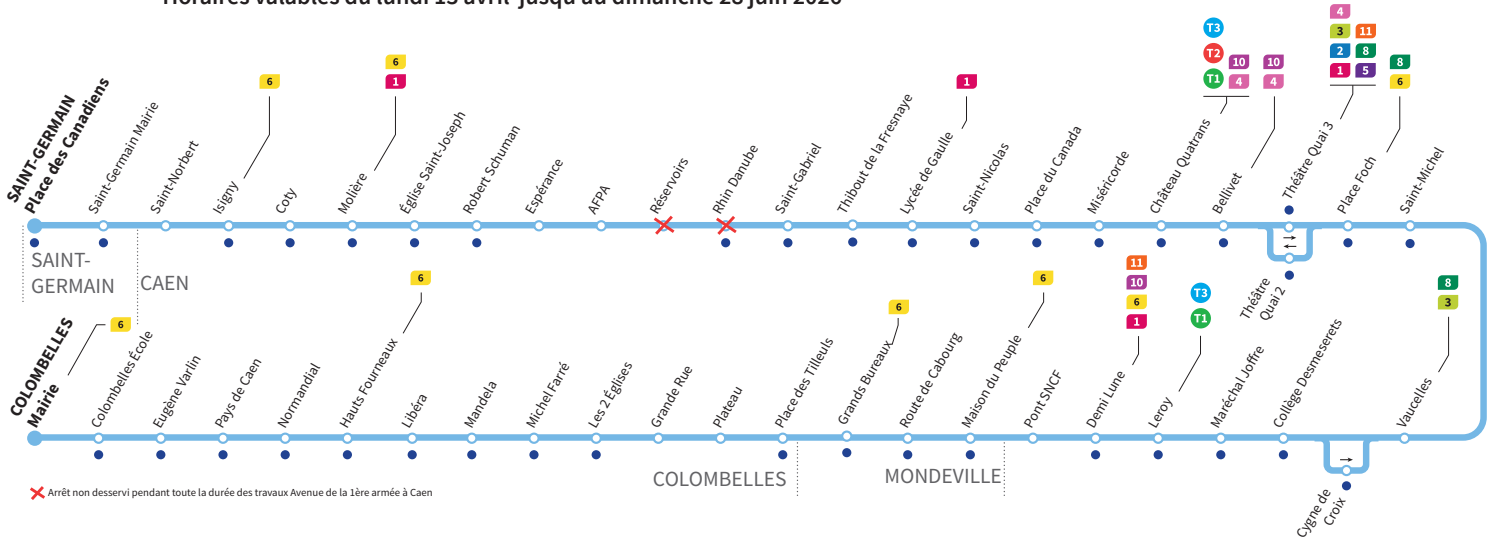

• Arrêt accessible dans les deux sens aux personnes à mobilité réduite.

Horaires valables du lundi 13 avril jusqu'au dimanche 28 juin 2026*

Samedi Direction → SAINT-GERMAIN - Place des Canadiens

Colombelles Mairie	05:48	06:23	06:58	07:38	08:16	08:55	09:33	10:11	10:42	11:19	11:49	12:19	12:49	13:19	13:49
Libéra	05:54	06:29	07:04	07:44	08:22	09:02	09:40	10:18	10:49	11:26	11:56	12:26	12:56	13:26	13:56
Place des Tilleuls	05:59	06:34	07:09	07:49	08:28	09:08	09:46	10:24	10:55	11:32	12:02	12:32	13:02	13:32	14:02
Demi Lune	06:06	06:41	07:16	07:56	08:35	09:15	09:53	10:31	11:02	11:39	12:09	12:39	13:09	13:39	14:09
Leroy	06:07	06:42	07:17	07:57	08:36	09:16	09:54	10:32	11:03	11:40	12:10	12:40	13:10	13:40	14:10
Vaucelles	06:10	06:45	07:20	08:00	08:40	09:20	09:59	10:37	11:07	11:44	12:14	12:44	13:14	13:44	14:14
Théâtre Quai 2	06:15	06:50	07:25	08:05	08:45	09:25	10:05	10:43	11:13	11:50	12:20	12:50	13:20	13:50	14:20
Lycée de Gaulle	06:23	06:58	07:33	08:13	08:54	09:34	10:15	10:53	11:23	12:01	12:31	13:01	13:31	14:01	14:31
Molière	06:30	07:05	07:40	08:20	09:02	09:43	10:24	11:02	11:32	12:10	12:40	13:10	13:40	14:10	14:40
Place des Canadiens	06:34	07:09	07:44	08:24	09:06	09:47	10:29	11:07	11:37	12:15	12:45	13:15	13:45	14:15	14:45

Colombelles Mairie	14:19	14:48	15:18	15:47	16:17	16:47	17:17	17:47	18:19	18:51	19:22	19:53	20:23	21:03
Libéra	14:26	14:55	15:25	15:54	16:24	16:54	17:24	17:54	18:26	18:58	19:29	20:00	20:30	21:10
Place des Tilleuls	14:32	15:01	15:31	16:00	16:30	17:00	17:30	18:00	18:31	19:03	19:34	20:05	20:35	21:15
Demi Lune	14:39	15:08	15:38	16:08	16:38	17:08	17:38	18:08	18:38	19:10	19:40	20:11	20:41	21:21
Leroy	14:40	15:09	15:39	16:09	16:39	17:09	17:39	18:09	18:39	19:11	19:41	20:12	20:42	21:22
Vaucelles	14:44	15:13	15:43	16:13	16:43	17:13	17:43	18:13	18:43	19:15	19:45	20:15	20:45	21:25
Théâtre Quai 2	14:50	15:20	15:50	16:20	16:50	17:20	17:50	18:20	18:50	19:20	19:50	20:20	20:50	21:30
Lycée de Gaulle	15:01	15:32	16:03	16:33	17:03	17:33	18:03	18:33	19:02	19:31	20:00	20:29	20:59	21:39
Molière	15:10	15:41	16:12	16:42	17:12	17:42	18:12	18:42	19:11	19:40	20:09	20:38	21:06	21:46
Place des Canadiens	15:15	15:46	16:17	16:47	17:17	17:47	18:17	18:47	19:16	19:45	20:14	20:42	21:10	21:50

*Sous réserve de modification. Horaires théoriques sous réserve des conditions de circulation.