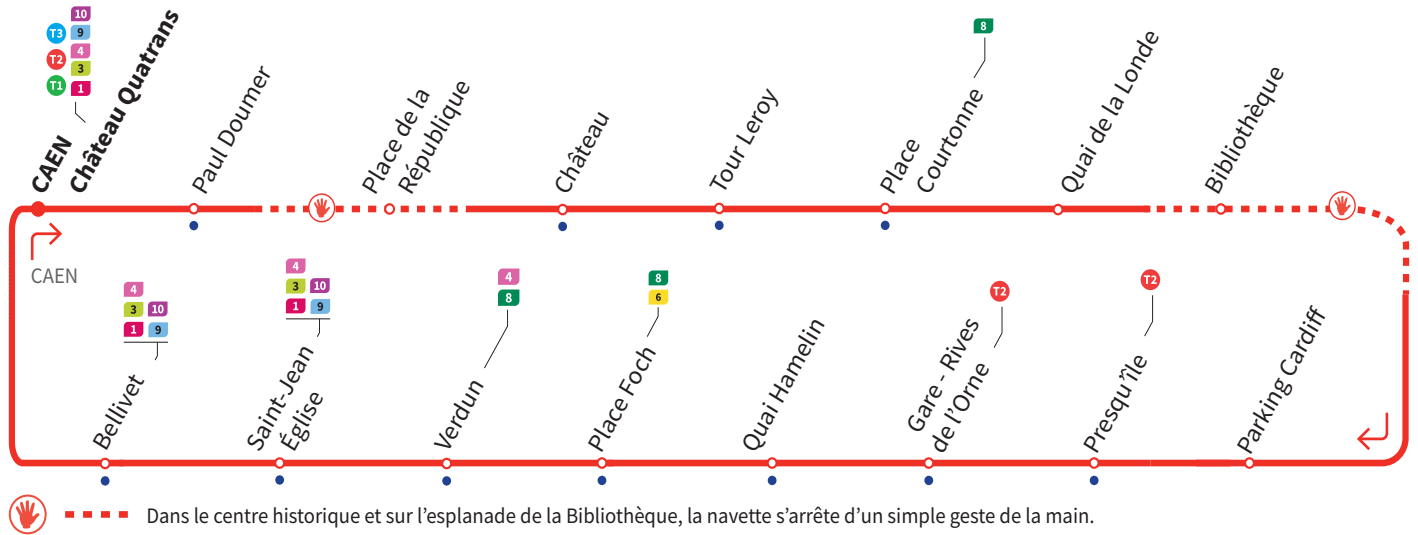

Horaires valables du lundi 29 juin jusqu'au dimanche 30 août 2026\*

Lundi à samedi Direction → CAEN - Château Quatrans

|                        |       |       |       |       |       |       |       |       |       |       |       |       |       |       |       |       |       |
|------------------------|-------|-------|-------|-------|-------|-------|-------|-------|-------|-------|-------|-------|-------|-------|-------|-------|-------|
| Château Quatrans       | 07:30 | 07:45 | 08:00 | 08:15 | 08:30 | 08:45 | 09:00 | 09:15 | 09:30 | 09:45 | 10:00 | 10:15 | 10:30 | 10:45 | 11:00 | 11:15 | 11:30 |
| Paul Doumer            | 07:32 | 07:47 | 08:03 | 08:18 | 08:33 | 08:48 | 09:03 | 09:18 | 09:33 | 09:48 | 10:03 | 10:18 | 10:33 | 10:48 | 11:03 | 11:18 | 11:33 |
| Place de la République | 07:34 | 07:49 | 08:04 | 08:19 | 08:34 | 08:49 | 09:04 | 09:19 | 09:34 | 09:49 | 10:04 | 10:19 | 10:34 | 10:49 | 11:04 | 11:19 | 11:34 |
| Château                | 07:36 | 07:51 | 08:07 | 08:22 | 08:37 | 08:52 | 09:07 | 09:22 | 09:37 | 09:52 | 10:07 | 10:22 | 10:37 | 10:52 | 11:07 | 11:22 | 11:37 |
| Tour Leroy             | 07:37 | 07:52 | 08:08 | 08:23 | 08:38 | 08:53 | 09:08 | 09:23 | 09:38 | 09:53 | 10:08 | 10:23 | 10:38 | 10:53 | 11:08 | 11:23 | 11:38 |
| Place Courtonne        | 07:38 | 07:53 | 08:09 | 08:24 | 08:39 | 08:54 | 09:09 | 09:24 | 09:39 | 09:54 | 10:09 | 10:24 | 10:39 | 10:54 | 11:09 | 11:24 | 11:39 |
| Quai de la Londe       | 07:39 | 07:54 | 08:10 | 08:26 | 08:41 | 08:56 | 09:11 | 09:26 | 09:41 | 09:56 | 10:11 | 10:26 | 10:41 | 10:56 | 11:11 | 11:26 | 11:41 |
| Bibliothèque           | 07:41 | 07:56 | 08:12 | 08:28 | 08:43 | 08:58 | 09:13 | 09:28 | 09:43 | 09:58 | 10:13 | 10:28 | 10:43 | 10:58 | 11:13 | 11:28 | 11:43 |
| Parking Cardiff        | 07:45 | 08:00 | 08:16 | 08:32 | 08:47 | 09:02 | 09:17 | 09:32 | 09:47 | 10:02 | 10:17 | 10:32 | 10:47 | 11:02 | 11:17 | 11:32 | 11:47 |
| Presqu'île             | 07:48 | 08:03 | 08:19 | 08:35 | 08:50 | 09:05 | 09:20 | 09:35 | 09:50 | 10:05 | 10:20 | 10:35 | 10:50 | 11:05 | 11:20 | 11:35 | 11:50 |
| Gare - Rives de l'Orne | 07:51 | 08:06 | 08:22 | 08:38 | 08:53 | 09:08 | 09:23 | 09:38 | 09:53 | 10:08 | 10:23 | 10:38 | 10:53 | 11:08 | 11:23 | 11:38 | 11:53 |
| Quai Hamelin           | 07:53 | 08:08 | 08:24 | 08:40 | 08:55 | 09:10 | 09:25 | 09:40 | 09:55 | 10:10 | 10:25 | 10:40 | 10:55 | 11:10 | 11:25 | 11:40 | 11:55 |
| Place Foch             | 07:55 | 08:10 | 08:26 | 08:42 | 08:57 | 09:12 | 09:27 | 09:42 | 09:57 | 10:12 | 10:27 | 10:42 | 10:57 | 11:12 | 11:27 | 11:42 | 11:57 |
| Verdun                 | 07:56 | 08:11 | 08:27 | 08:43 | 08:58 | 09:13 | 09:28 | 09:43 | 09:58 | 10:13 | 10:28 | 10:43 | 10:58 | 11:13 | 11:28 | 11:43 | 11:58 |
| Saint-Jean Église      | 07:58 | 08:13 | 08:29 | 08:45 | 09:00 | 09:14 | 09:29 | 09:44 | 09:59 | 10:14 | 10:29 | 10:44 | 10:59 | 11:14 | 11:29 | 11:44 | 11:59 |
| Bellivet               | 08:00 | 08:15 | 08:31 | 08:47 | 09:02 | 09:16 | 09:31 | 09:46 | 10:01 | 10:16 | 10:31 | 10:46 | 11:01 | 11:16 | 11:31 | 11:46 | 12:01 |
| Château Quatrans       | 08:02 | 08:18 | 08:34 | 08:50 | 09:05 | 09:19 | 09:34 | 09:49 | 10:04 | 10:19 | 10:34 | 10:49 | 11:04 | 11:19 | 11:34 | 11:49 | 12:04 |