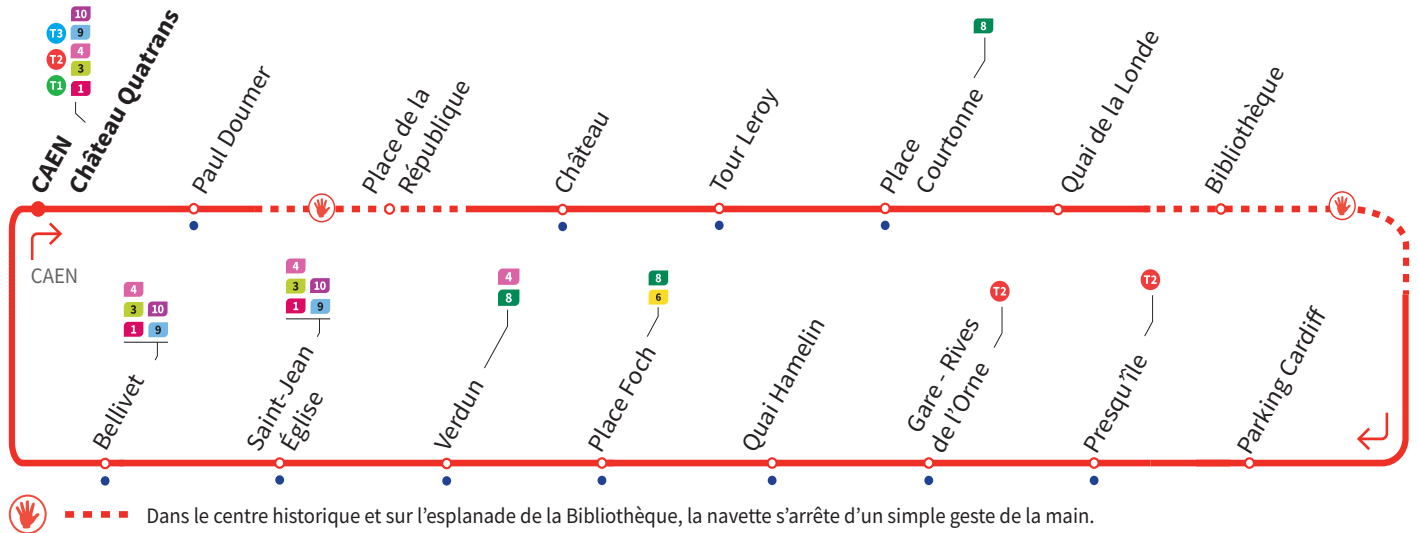

Horaires valables du lundi 29 juin jusqu'au dimanche 30 août 2026*

Lundi à samedi : Direction → CAEN - Palais des Sports

Château Quatrans	16:00	16:16	16:30	16:46	17:04	17:20	17:38	17:56	18:12	18:30	18:45	19:00	19:15	19:30
Paul Doumer	16:03	16:19	16:33	16:49	17:07	17:23	17:41	17:59	18:15	18:33	18:48	19:03	19:18	19:33
Place de la République	16:05	16:21	16:35	16:51	17:09	17:25	17:43	18:01	18:17	18:34	18:49	19:04	19:19	19:34
Château	16:08	16:24	16:38	16:54	17:12	17:28	17:46	18:04	18:20	18:37	18:52	19:07	19:22	19:37
Tour Leroy	16:09	16:25	16:39	16:55	17:14	17:30	17:48	18:06	18:22	18:39	18:53	19:08	19:23	19:38
Place Courtonne	16:10	16:26	16:40	16:56	17:16	17:32	17:50	18:08	18:24	18:41	18:54	19:09	19:24	19:39
Quai de la Londe	16:11	16:27	16:42	16:58	17:18	17:34	17:52	18:10	18:26	18:43	18:55	19:10	19:25	19:40
Bibliothèque	16:13	16:29	16:44	17:00	17:20	17:36	17:54	18:12	18:28	18:45	18:57	19:12	19:27	19:42
Parking Cardiff	16:17	16:33	16:48	17:04	17:24	17:40	17:58	18:16	18:32	18:49	19:01	19:16	19:31	19:46
Presqu'île	16:20	16:36	16:51	17:07	17:27	17:43	18:01	18:19	18:35	18:52	19:04	19:19	19:34	19:49
Gare - Rives de l'Orne	16:24	16:40	16:55	17:11	17:32	17:48	18:05	18:23	18:38	18:55	19:07	19:22	19:37	19:52
Quai Hamelin	16:26	16:43	16:58	17:14	17:35	17:51	18:08	18:26	18:40	18:57	19:09	19:24	19:39	19:54
Place Foch	16:28	16:46	17:01	17:17	17:38	17:54	18:11	18:28	18:42	18:59	19:11	19:26	19:41	19:56
Verdun	16:29	16:47	17:02	17:18	17:39	17:55	18:12	18:29	18:43	19:00	19:12	19:27	19:42	19:57
Saint-Jean Église	16:31	16:49	17:04	17:20	17:41	17:57	18:14	18:31	18:45	19:01	19:13	19:28	19:43	19:58
Bellivet	16:33	16:51	17:06	17:22	17:43	17:59	18:16	18:33	18:47	19:03	19:15	19:30	19:45	20:00
Château Quatrans	16:36	16:54	17:09	17:25	17:46	18:02	18:19	18:36	18:50	19:06	19:18	19:32	19:47	20:02

Astuce :

Avec l'application Twisto, suivez en temps réel la position de la Navette Centre-Ville sur son itinéraire.

Téléchargez gratuitement l'appli Twisto sur Google Play ou AppStore.