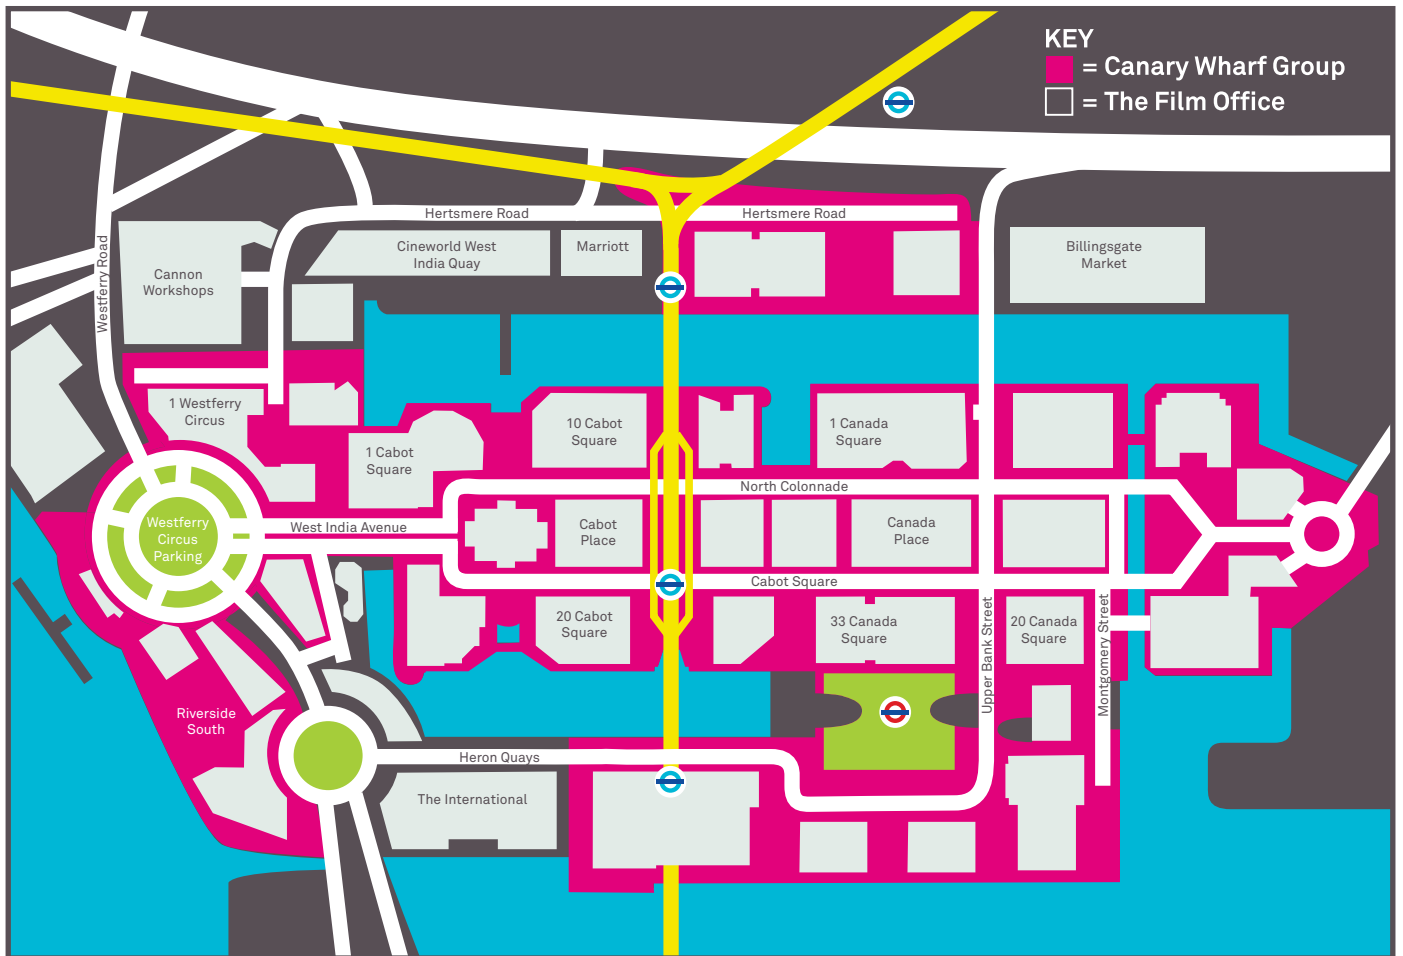

Film London Location Contacts

Canary Wharf

Filming Contacts

Canary Wharf Group

Tel: 020 7418 2100

<https://group.canarywharf.com/media/film-photography-permits/>

The Film Office

Tel: 020 7247 1244