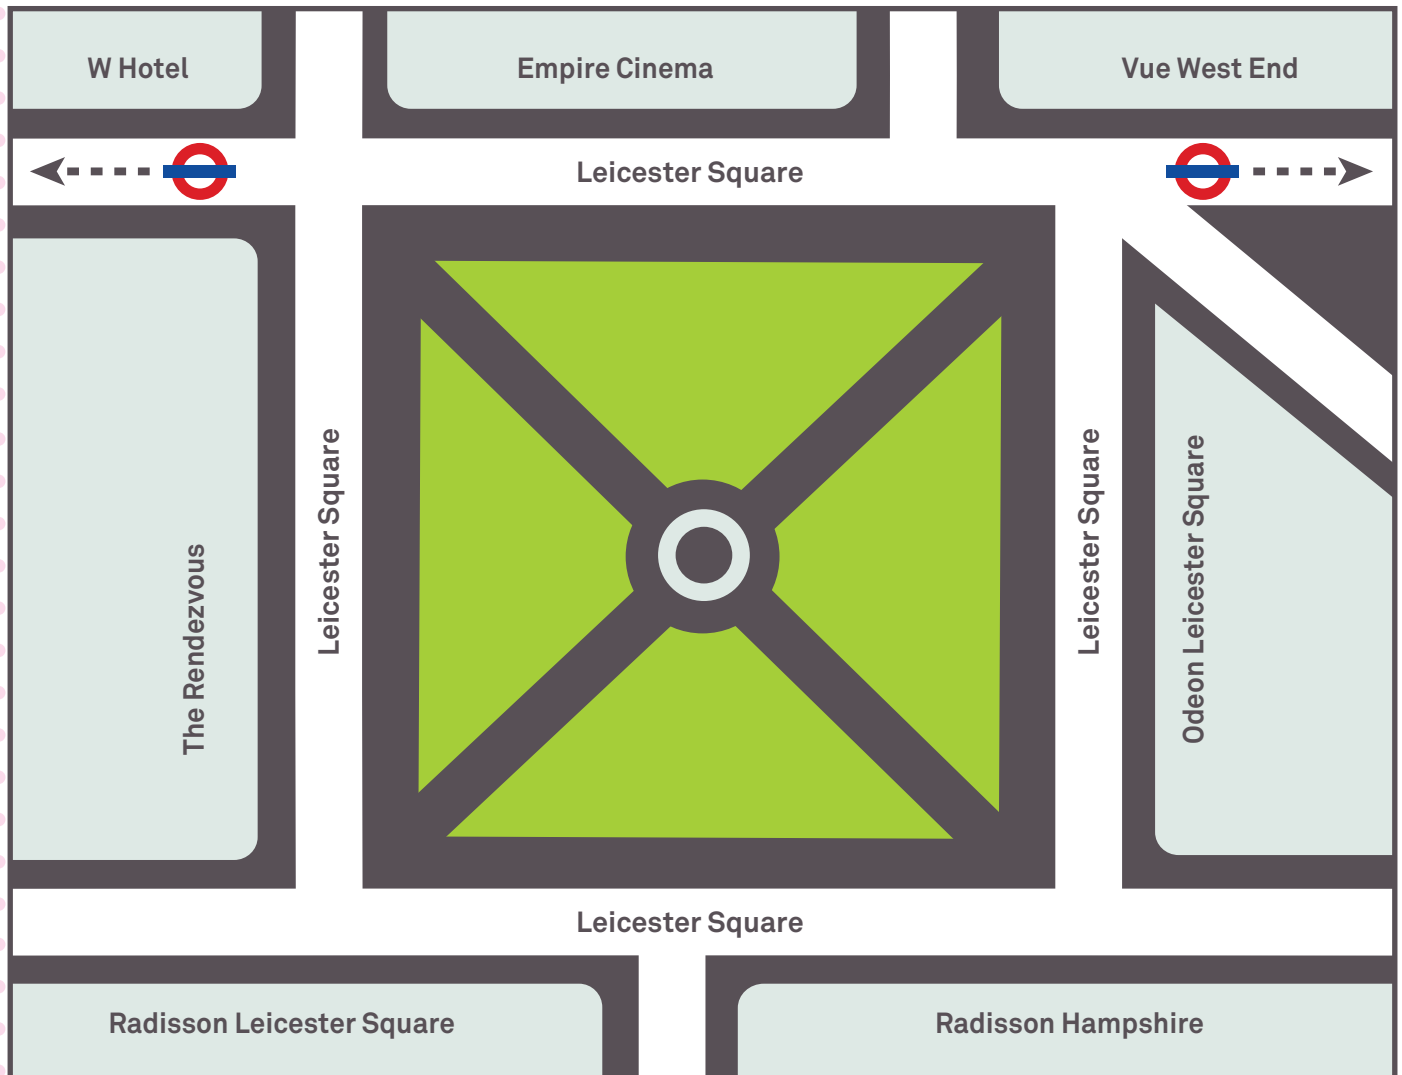

Film London Location Contacts

Leicester Square

Filming Contacts

Special Events & Filming Team
Westminster City Council
Tel: 020 7641 2390
SpecialEventsEP@westminster.gov.uk
www.westminster.gov.uk/filming