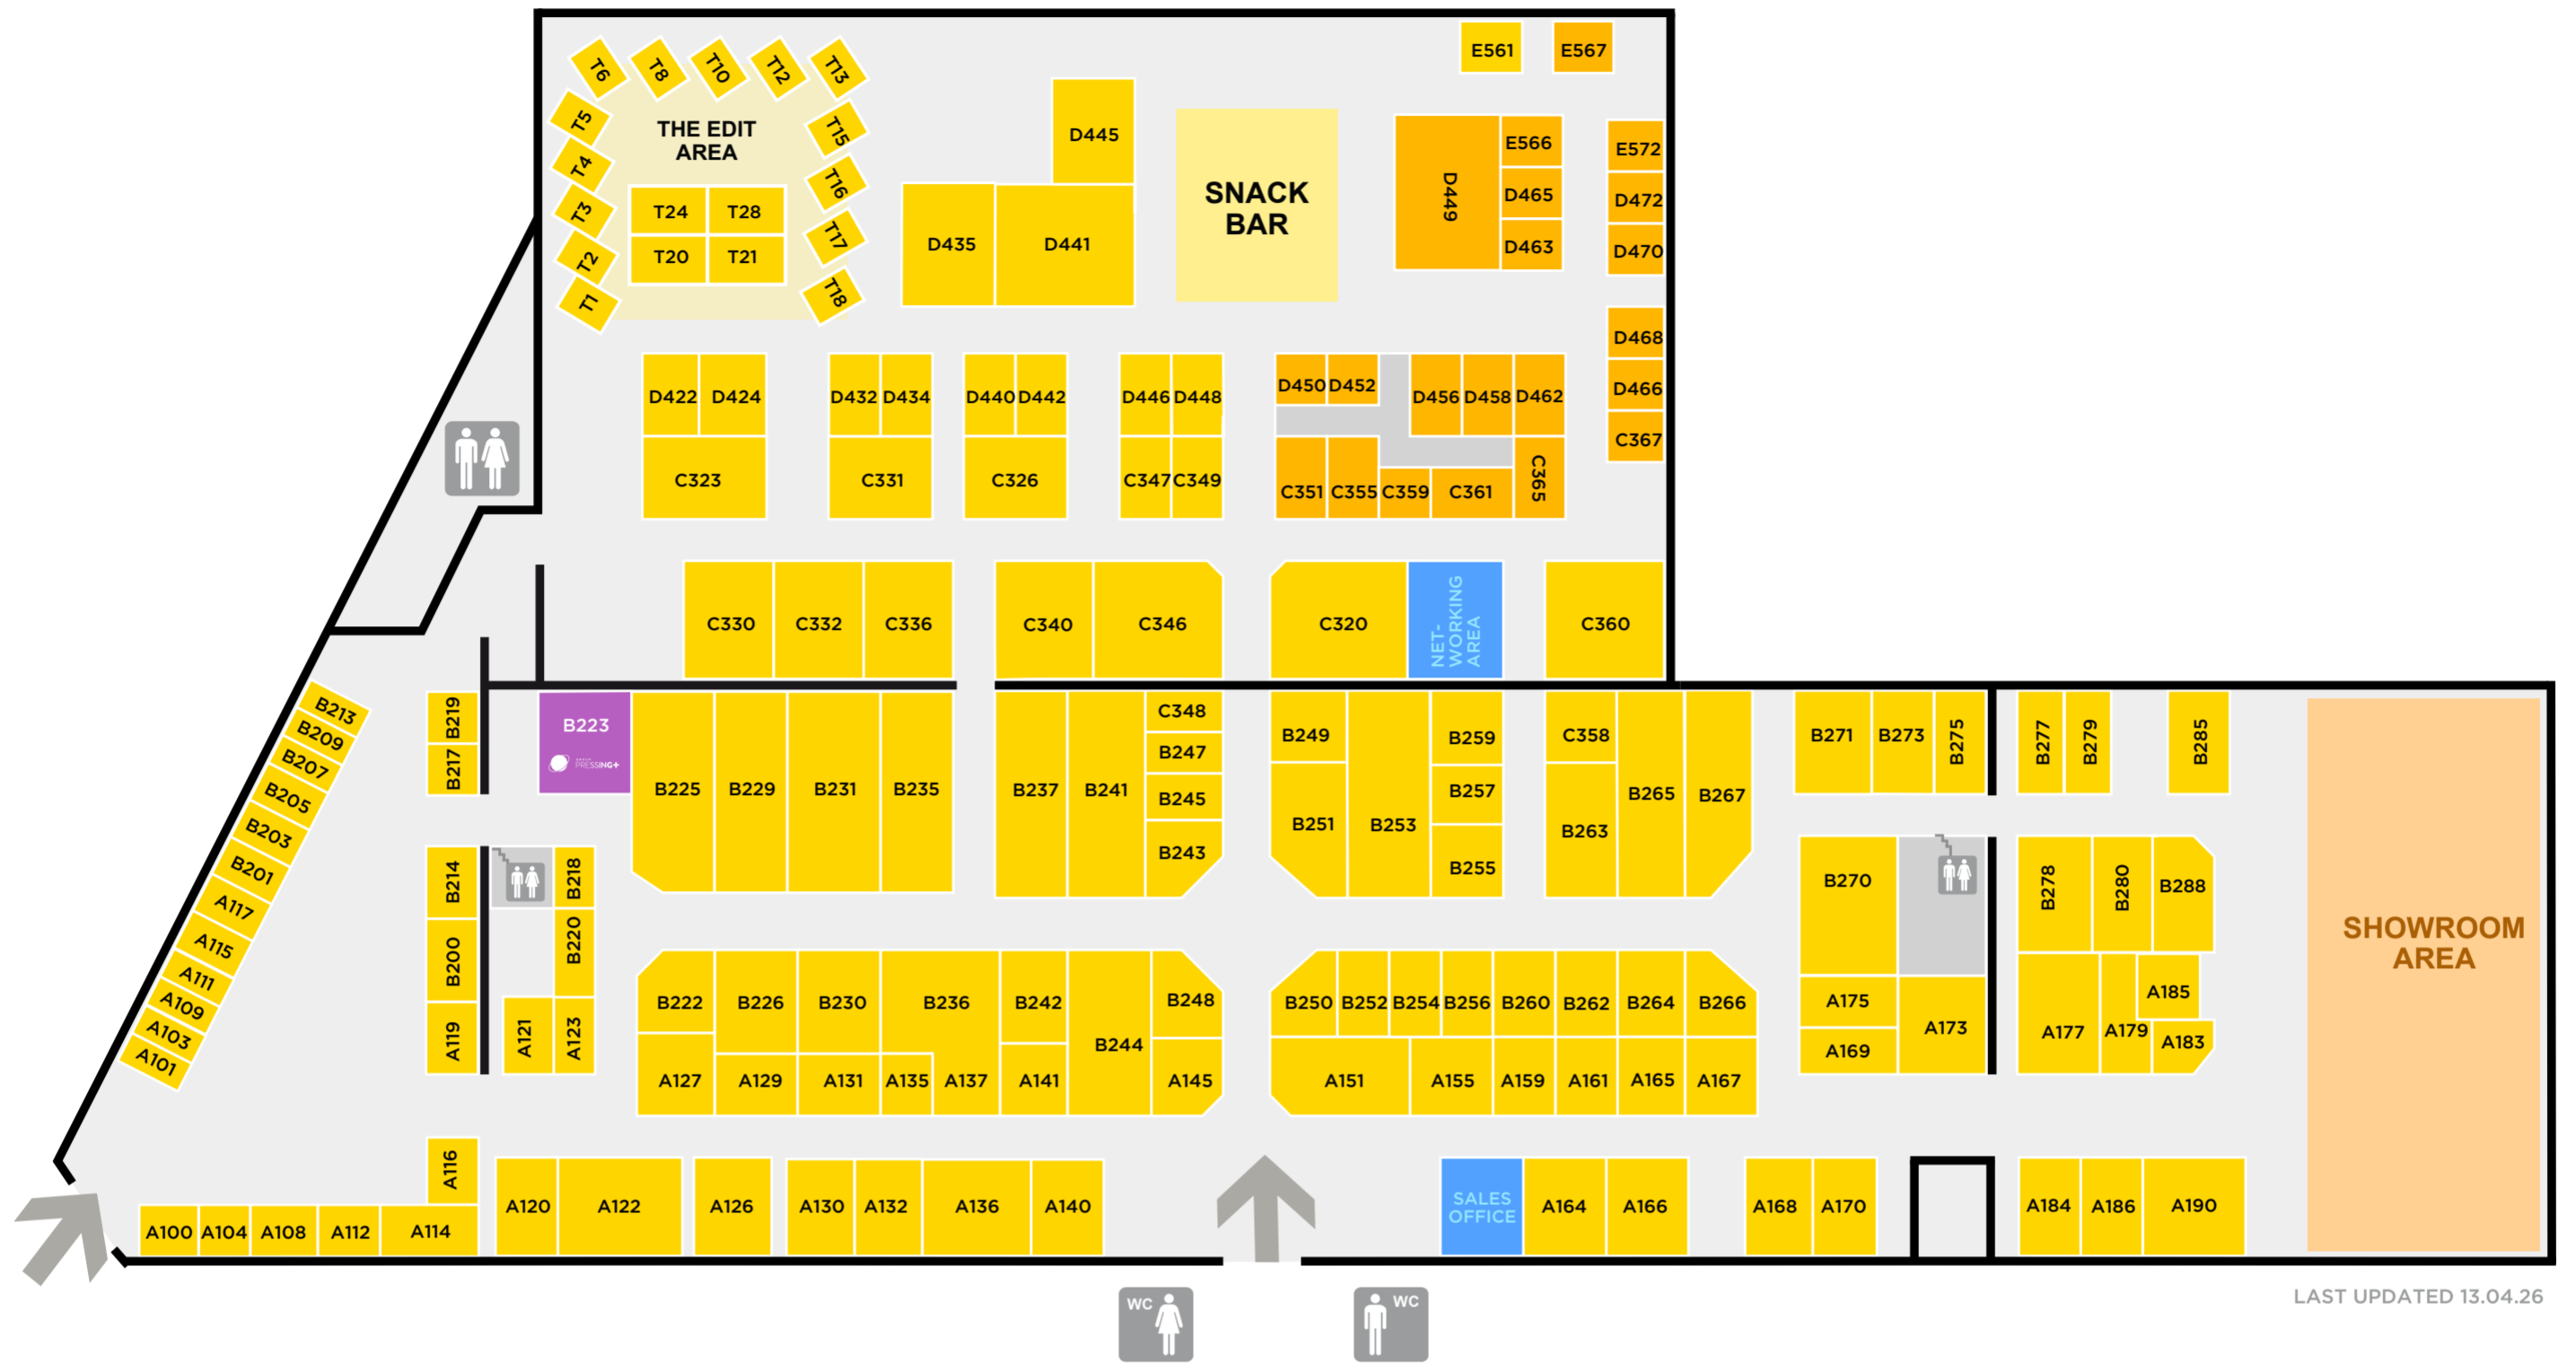

HALL 2

LAST UPDATED 13.04.26