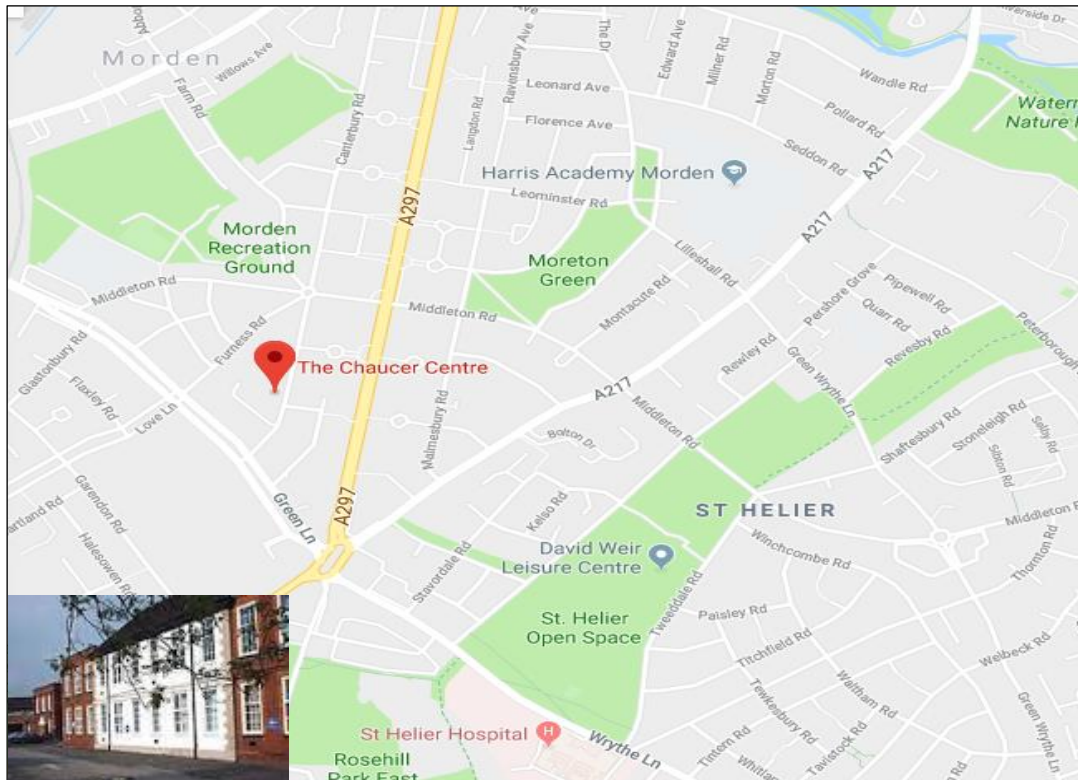

**The Chaucer Centre,
Canterbury Rd, Morden, Surrey SM4 6PX**

- By Train: The nearest station is St. Helier – a 10 minute walk.
- By Tube: Morden Underground (Northern Line) – a 15 minute walk.
- By Bus: The following buses will take you close to the Chaucer Centre;
80, 151, 154, 157, 164, 280, S1, S4.
- By car: Sat Nav post code is SM4 6PX. Free on-site parking is available.
- By bike: There are bicycle racks available outside the building.