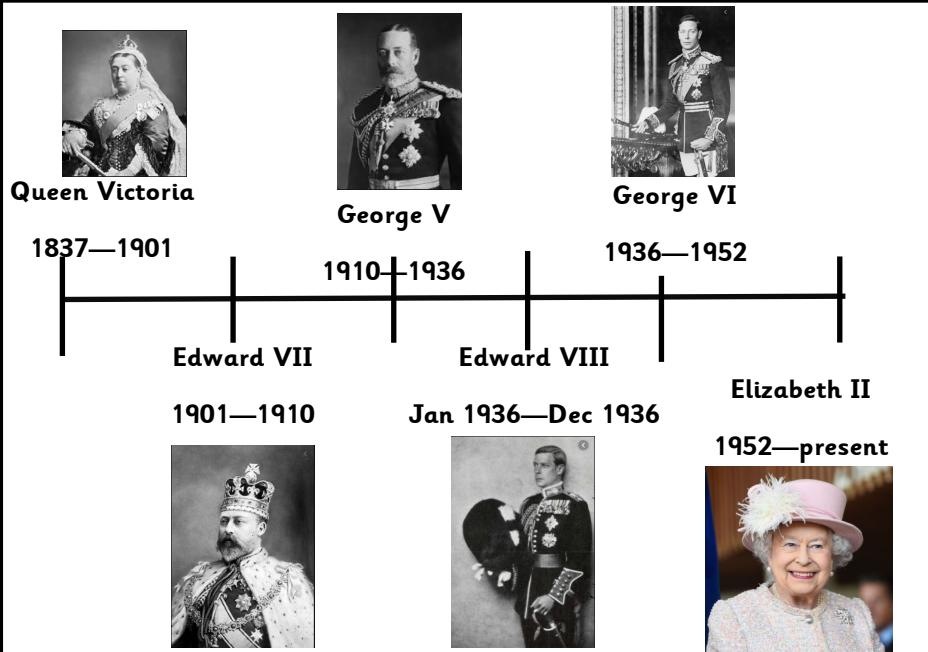

My Personal History

You will need to know the date, month and year that you were born. Ask your adult at home to help you.

A family tree is a chart that shows all the people in a family and their relationship to one another. Learn the names of the people in your family. Who are your siblings, parents and grandparents?

The Royal Family Tree

Timeline of British Monarchs

Monarchs - Someone who is a King or Queen. If they then die, a family member, usually a son or daughter, takes their place.

- Prince Harry and Meghan Markle were married on the 19th May 2018 at St George's chapel..
- Their son Archie Harrison Mountbatten- Windsor was born on 6th May 2019.