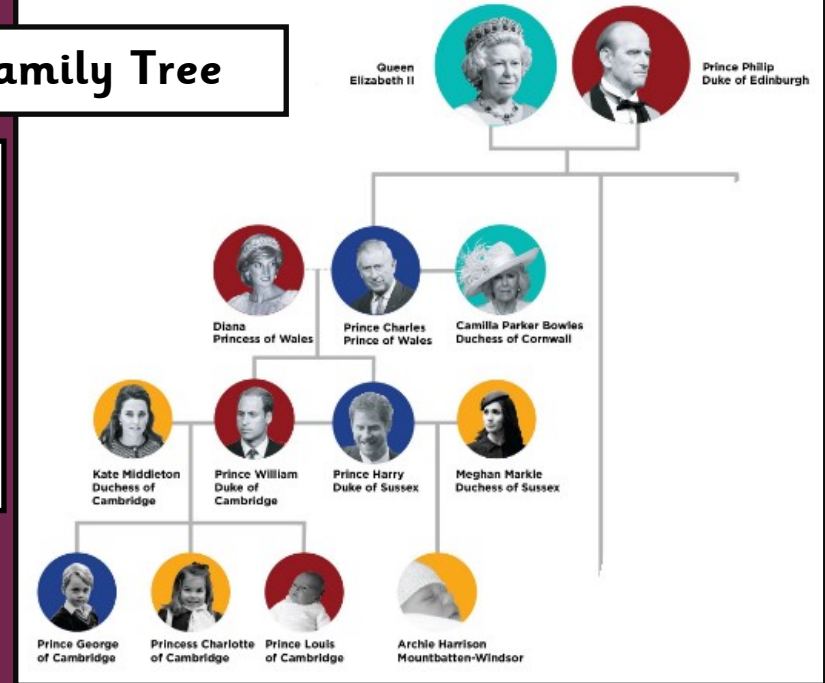

My Personal History

You will need to know the date, month and year that you were born. Ask your adult at home to help you.

A family tree is a chart that shows all the people in a family and their relationship to one another. Learn the names of the people in your family. Who are your siblings, parents and grandparents?

The Royal Family Tree

Timeline of British Monarchs

Monarchs - Someone who is a King or Queen. If they then die, a family member, usually a son or daughter, takes their place.

- Prince Harry and Meghan Markle were married on the 19th May 2018 at St George's chapel..
- Their son Archie Harrison Mountbatten- Windsor was born on 6th May 2019.

- Modern toys look different to toys your parents played with and Victorian toys.
- Many toys in Victoria times were made out of wood.
- There was no technology or items such as iPads, computers and phones.