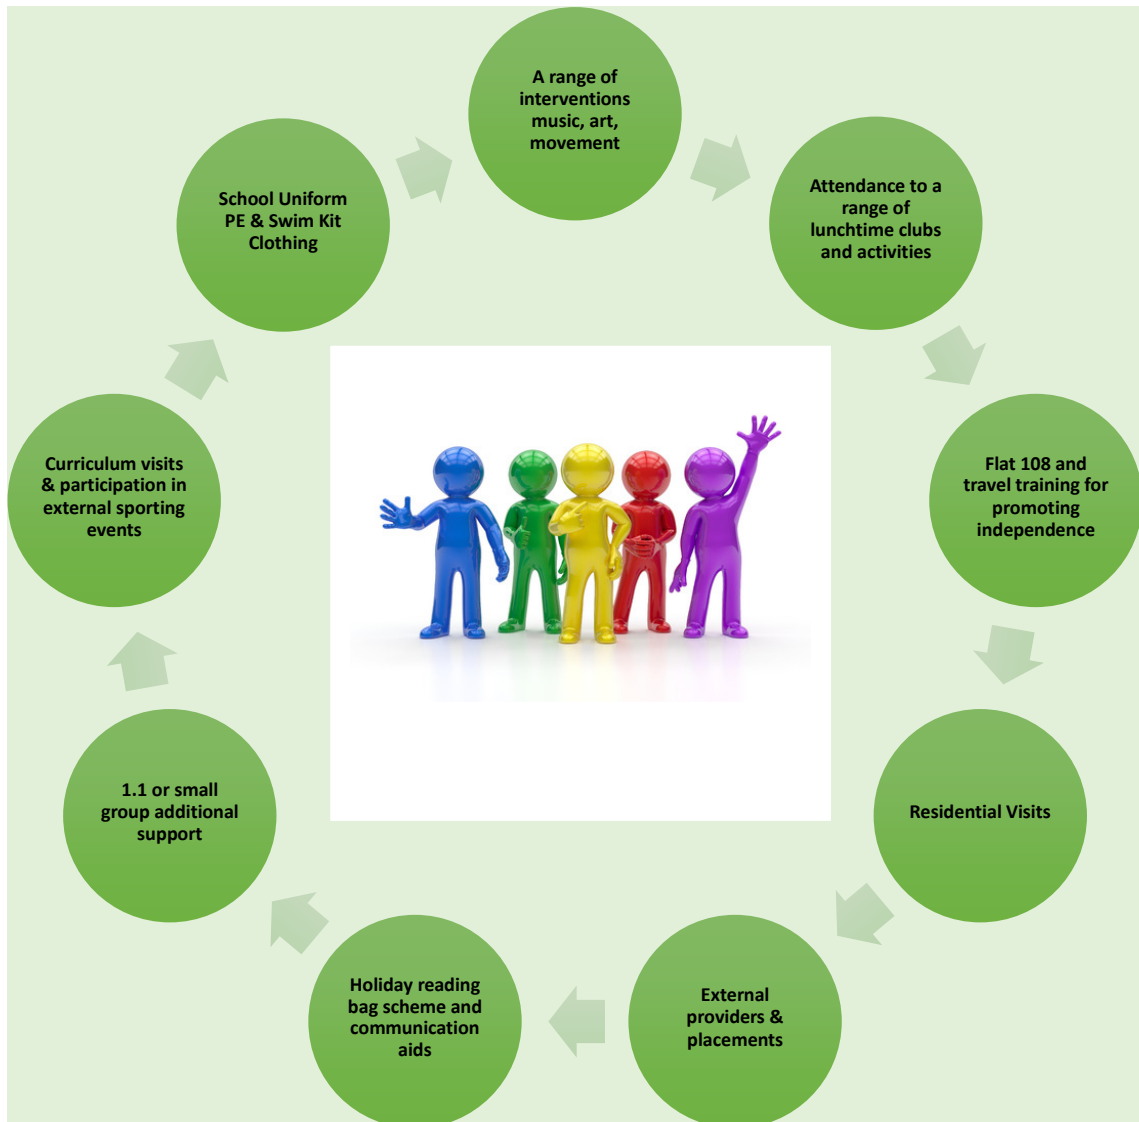

Nether Hall School Pupil Premium Offer Academic Year 2019 -2020

Message to Parents / Carers Academic Year 2019 - 2020

At the start of each new school year we will contact you if your child is eligible for the pupil premium grant.