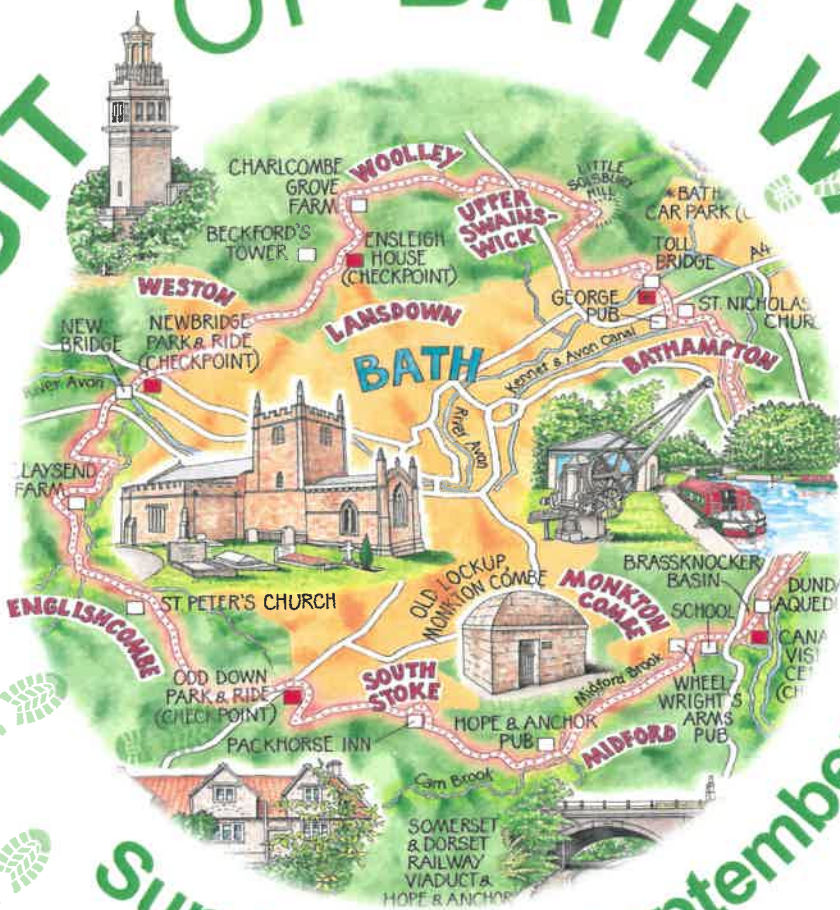

CIRCUIT OF BATH WALK

Sunday 22nd September

Explore the beautiful countryside surrounding Bath and raise vital funds for homeless charity Julian House.

Choose your own distance, from 2 or up to 20 miles, and enjoy a perfect day out for families as well as experienced walkers!

www.circuitofbathwalk.co.uk

For any queries about the Circuit of Bath walk, please get in touch with:

Tessa Kerslake

tessa.kerslake@julianhouse.org.uk

01225 354 781

www.julianhouse.org.uk

In partnership with: