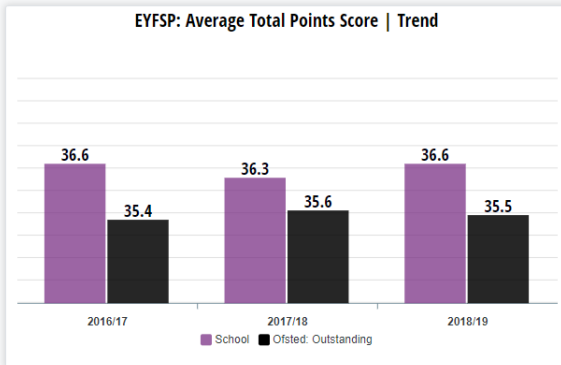

EYFSP | AVERAGE TOTAL POINTS SCORE

From a cohort of **30 pupils** in your school the average total points score across all early learning goals is **36.6**.

76.7% achieved an expected or exceeding in all early learning goals, a total of **23 pupils**.

Your school's average total points score has **increased by 0.3 points** from **36.3** in 2017/18 to **36.6** in 2018/19.

Your school's average total points score for the last 3 academic years is **36.5**.

COMPARISON | OFSTED: OUTSTANDING

Your school's average total points score is **36.6** across all early learning goals, **1.1 points higher than** the Ofsted: Outstanding average total points score of **35.5**.