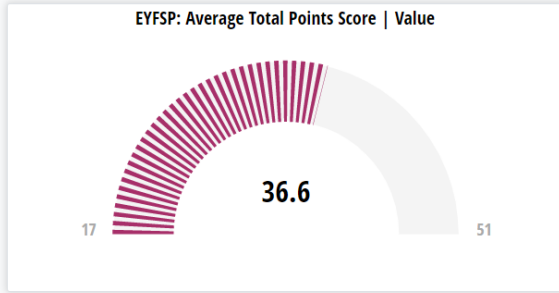

EYFSP | AVERAGE TOTAL POINTS SCORE

From a cohort of **30 pupils** in your school the average total points score across all early learning goals is **36.6**.

76.7% achieved an expected or exceeding in all early learning goals, a total of **23 pupils**.

Your school's average total points score has **increased by 0.3 points** from **36.3** in 2017/18 to **36.6** in 2018/19.

Your school's average total points score for the last 3 academic years is **36.5**.

COMPARISON | OFSTED: OUTSTANDING

Your school's average total points score is **36.6** across all early learning goals, **1.1 points higher than** the Ofsted: Outstanding average total points score of **35.5**.