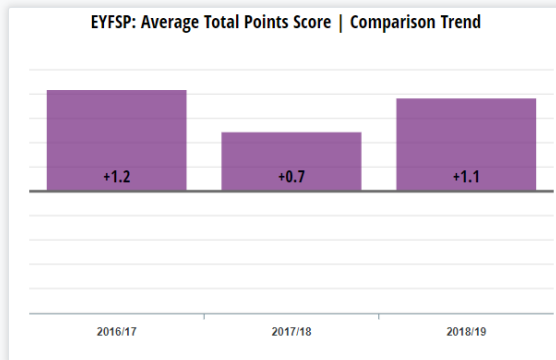

EYFSP | AVERAGE TOTAL POINTS SCORE

From a cohort of **30 pupils** in your school the average total points score across all early learning goals is **36.6**.

76.7% achieved an expected or exceeding in all early learning goals, a total of **23 pupils**.

Your school's average total points score has **increased by 0.3 points** from **36.3** in 2017/18 to **36.6** in 2018/19.

Your school's average total points score for the last 3 academic years is **36.5**.

COMPARISON | OFSTED: OUTSTANDING

Your school's average total points score is **36.6** across all early learning goals, **1.1 points higher than** the Ofsted: Outstanding average total points score of **35.5**.

Your school has been above the Ofsted: Outstanding average **3 times** in the last 3 academic years for average total points score.