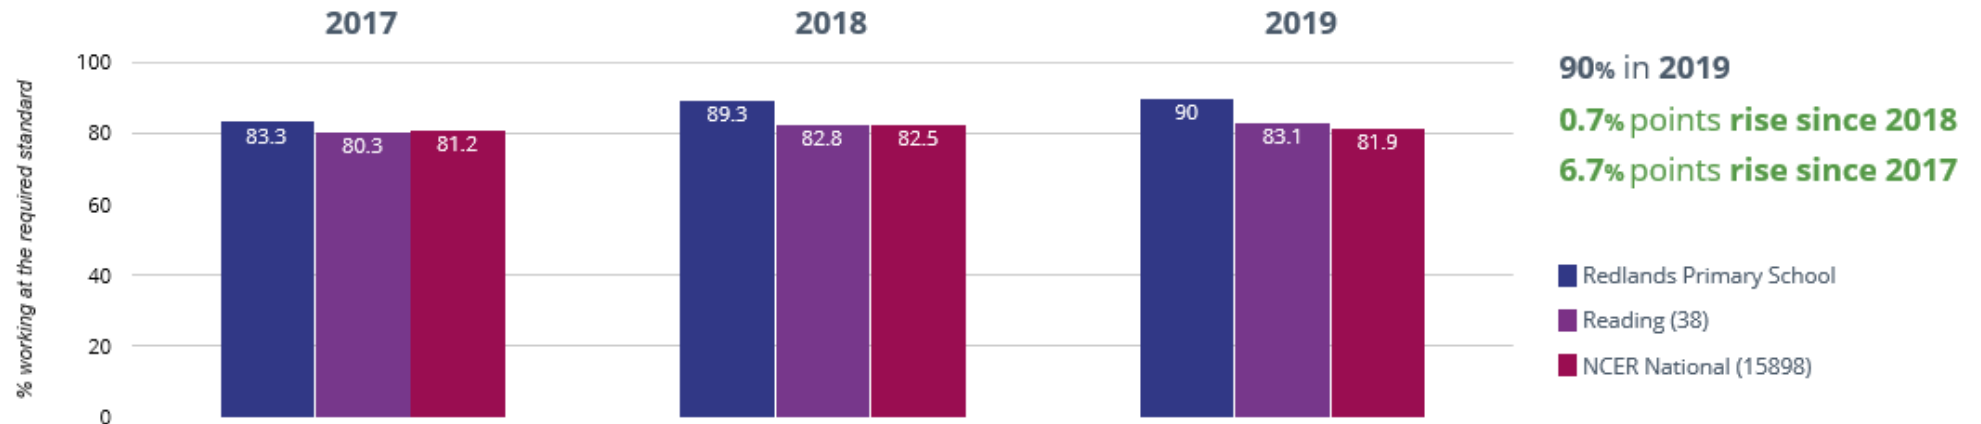

Redlands Primary whole school

Data overview

2018-2019

EYFS PROFILE

★ Good Level Of Development

Average Total Points Score

Phonics

Year 1: Working At