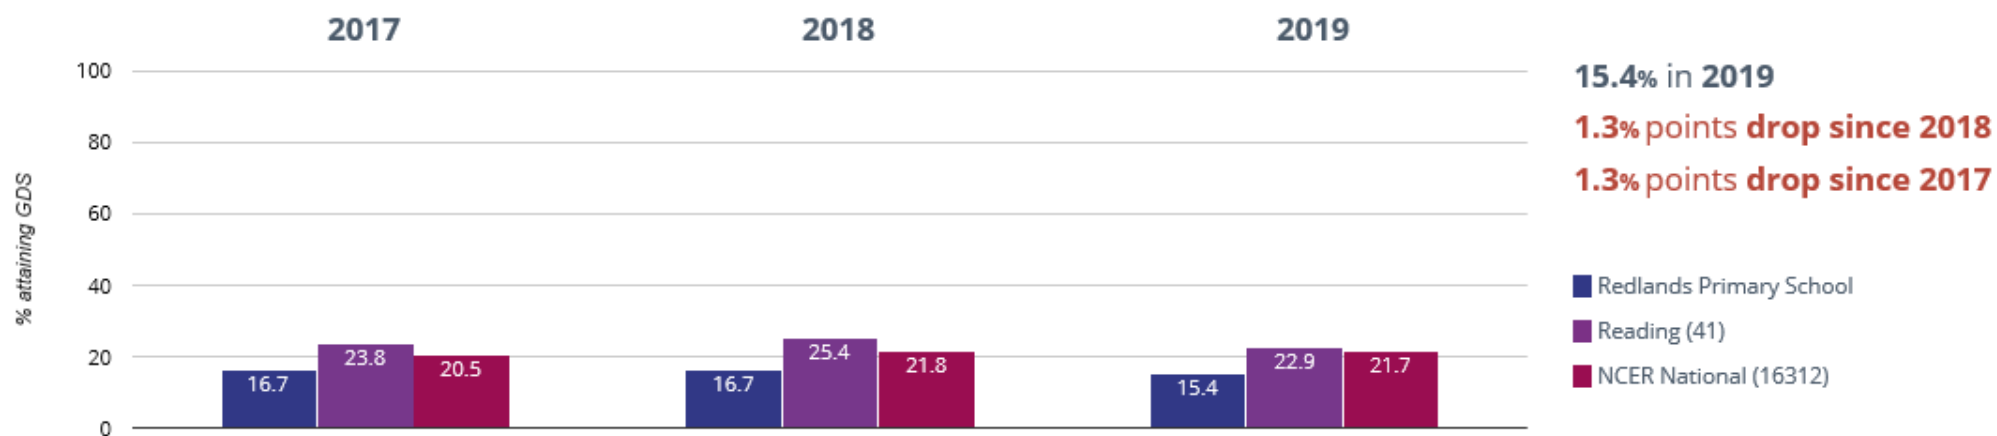

⊕ Maths - attaining GDS