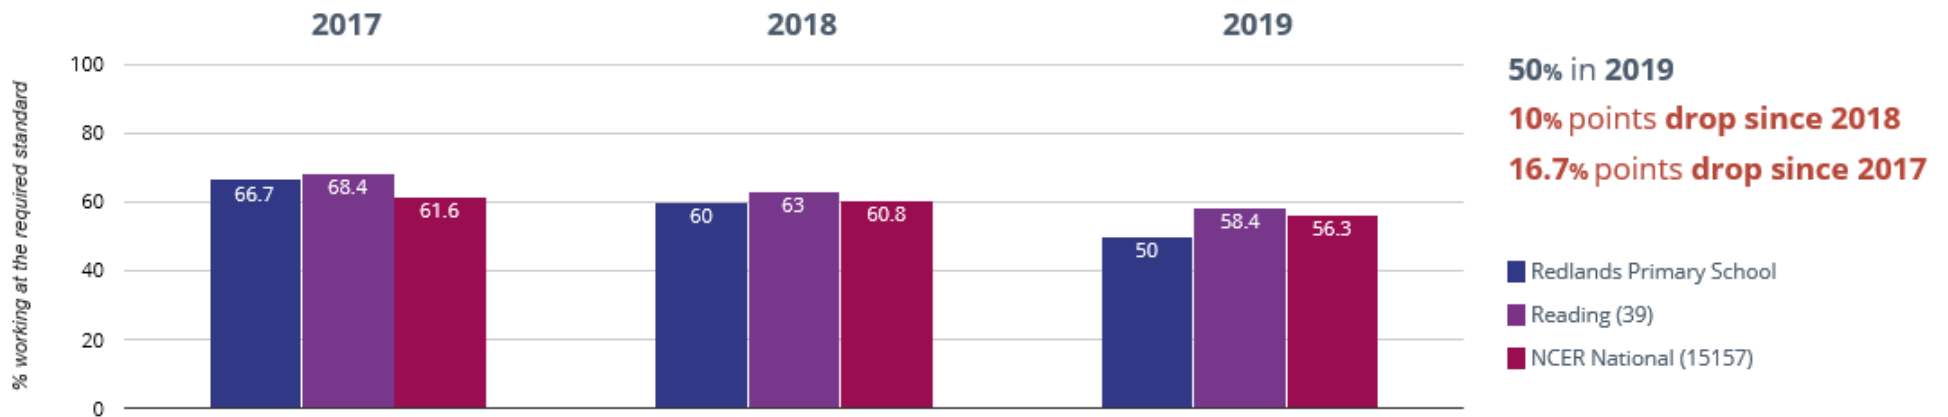

Year 2: Working At