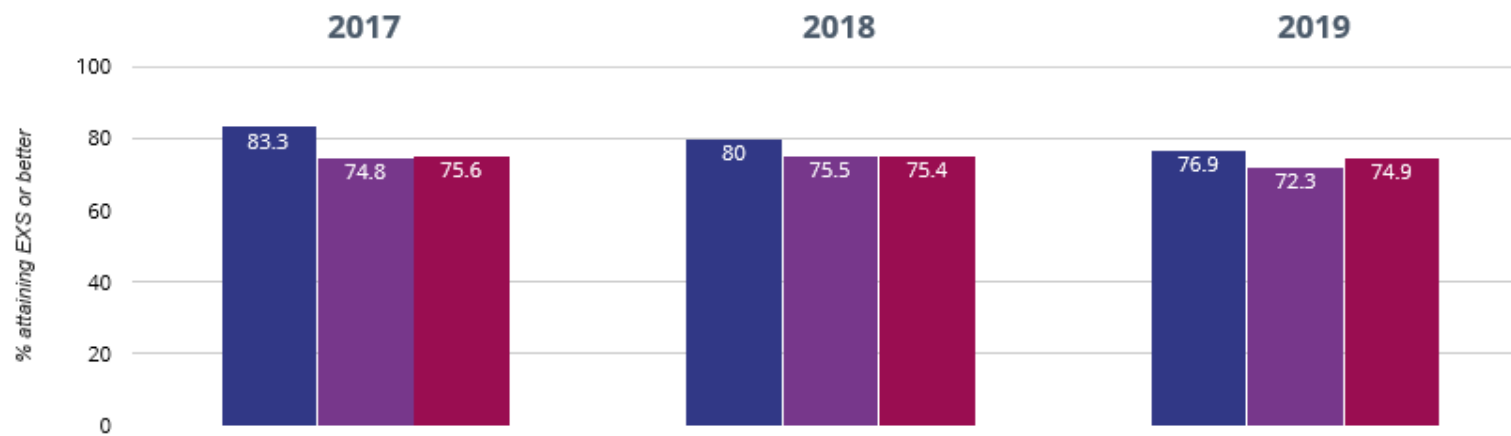

KS1

Reading - attaining EXS or better

76.9% in 2019
3.1% points drop since 2018
6.4% points drop since 2017

- Redlands Primary School
- Reading (41)
- NCER National (16312)

Reading - attaining GDS