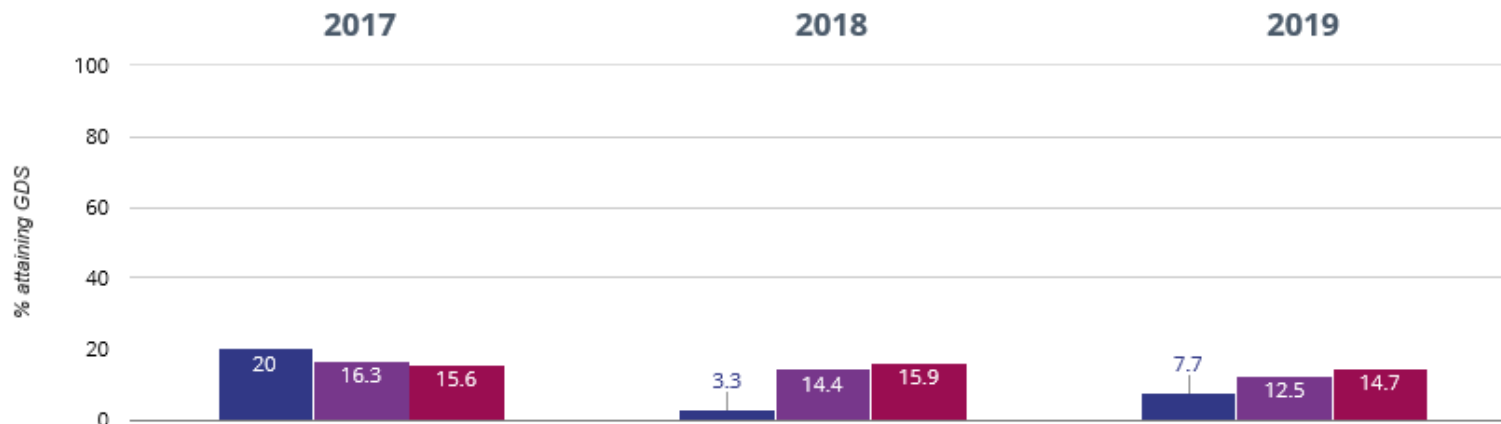

✎ Writing - attaining GDS

7.7% in 2019

4.4% points rise since 2018

12.3% points drop since 2017

■ Redlands Primary School
■ Reading (41)
■ NCER National (16312)