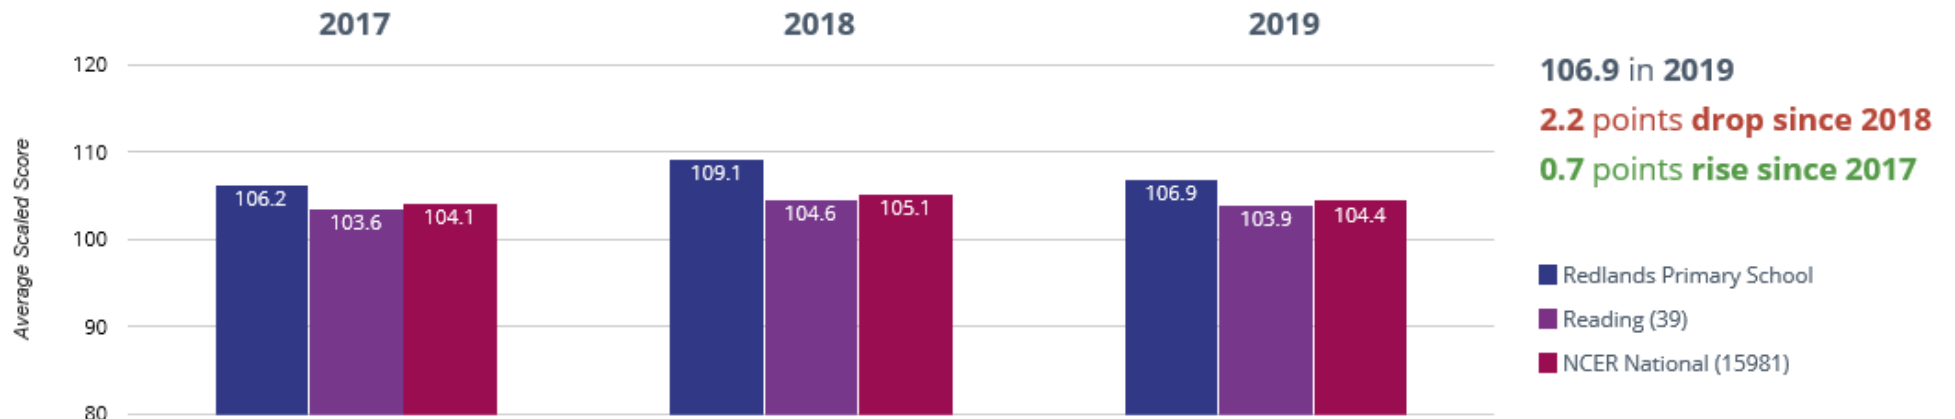

Reading - high attainers

Reading - average scaled score

Writing - achieved standard

✎ Writing - high attainers

⊕ Maths - achieved standard

⊕ Maths - high attainers

39% in 2019

5.7% points rise since 2018