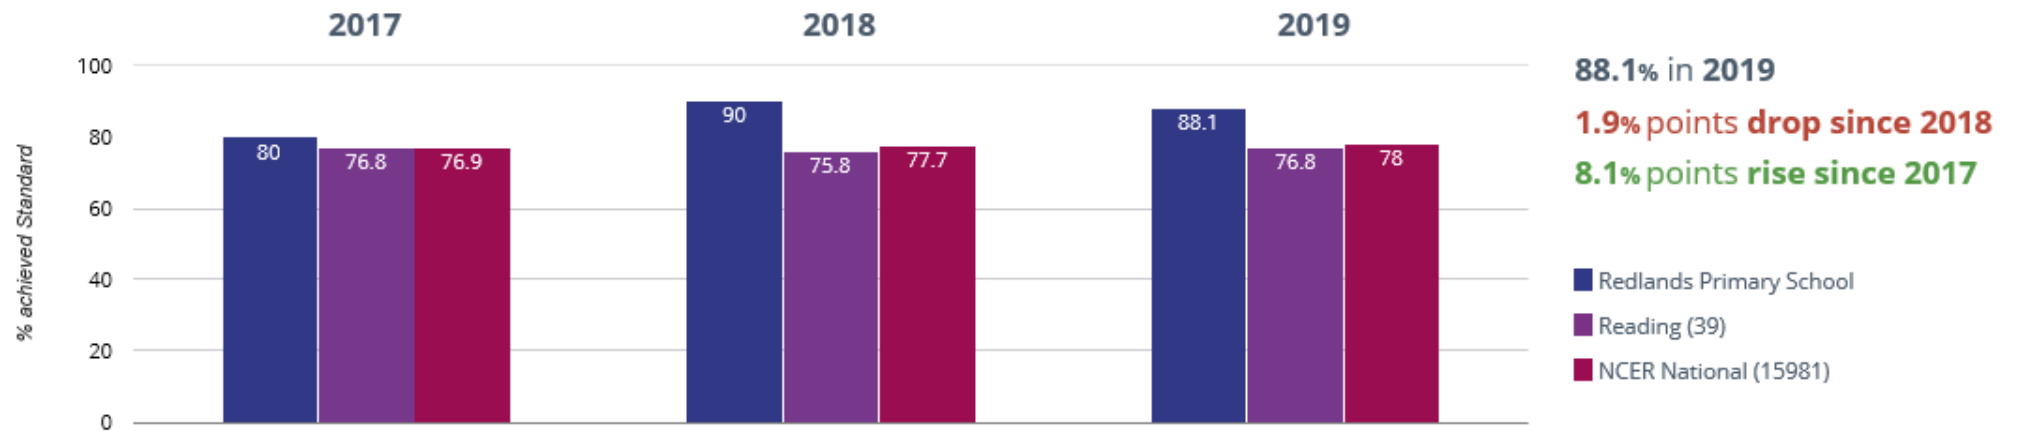

? GPS - achieved standard