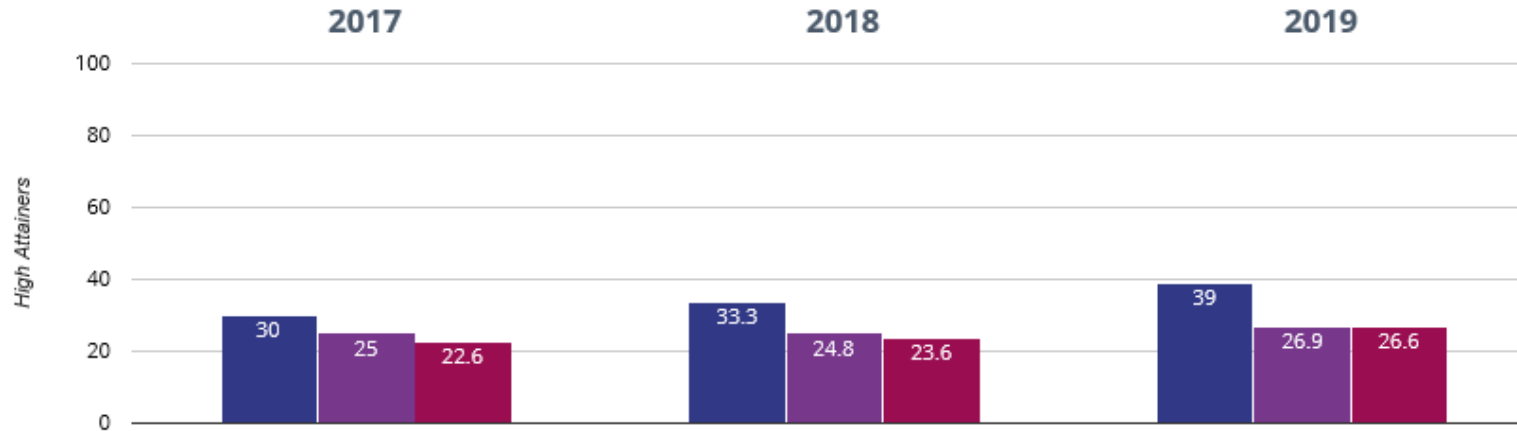

Reading - high attainers

Reading - average scaled score

Writing - achieved standard

✎ Writing - high attainers

⊕ Maths - achieved standard

⊕ Maths - high attainers

39% in 2019

5.7% points rise since 2018