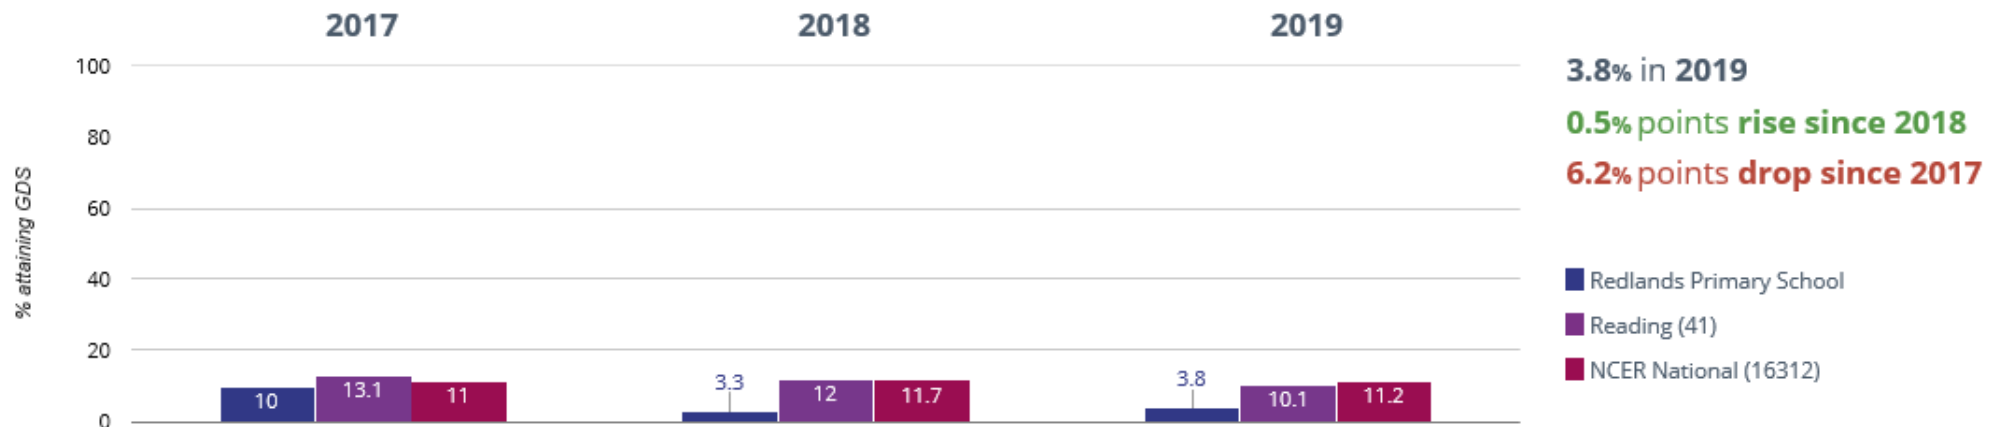

RWM - attaining GDS