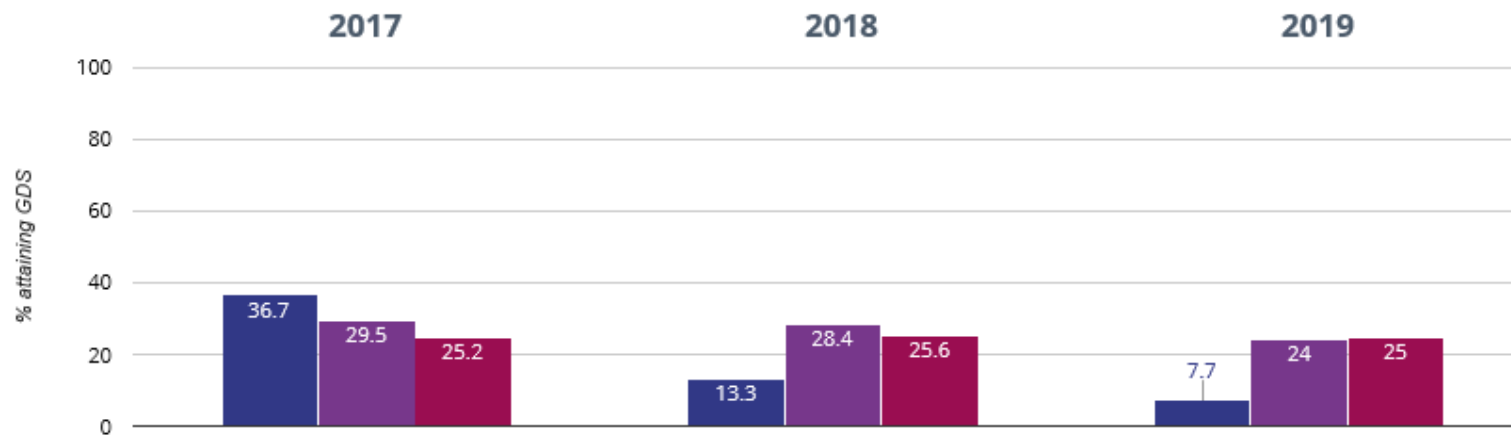

Year 2: Working At

KS1

Reading - attaining EXS or better

76.9% in 2019
3.1% points drop since 2018
6.4% points drop since 2017

- Redlands Primary School
- Reading (41)
- NCER National (16312)

Reading - attaining GDS

7.7% in 2019
5.6% points drop since 2018
29% points drop since 2017

- Redlands Primary School
- Reading (41)
- NCER National (16312)

✎ Writing - attaining EXS or better

69.2% in 2019

5.9% points rise since 2018