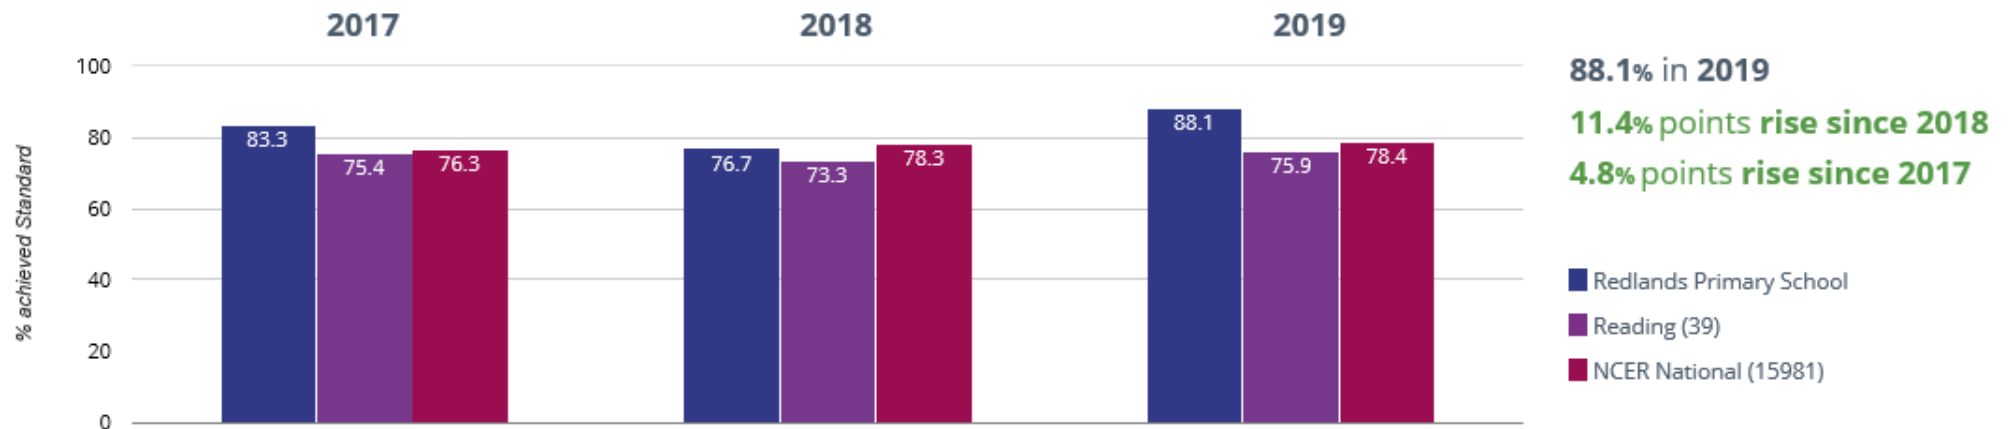

Reading - high attainers

Reading - average scaled score

Writing - achieved standard

✎ Writing - high attainers

⊕ Maths - achieved standard

⊕ Maths - high attainers

39% in 2019

5.7% points rise since 2018