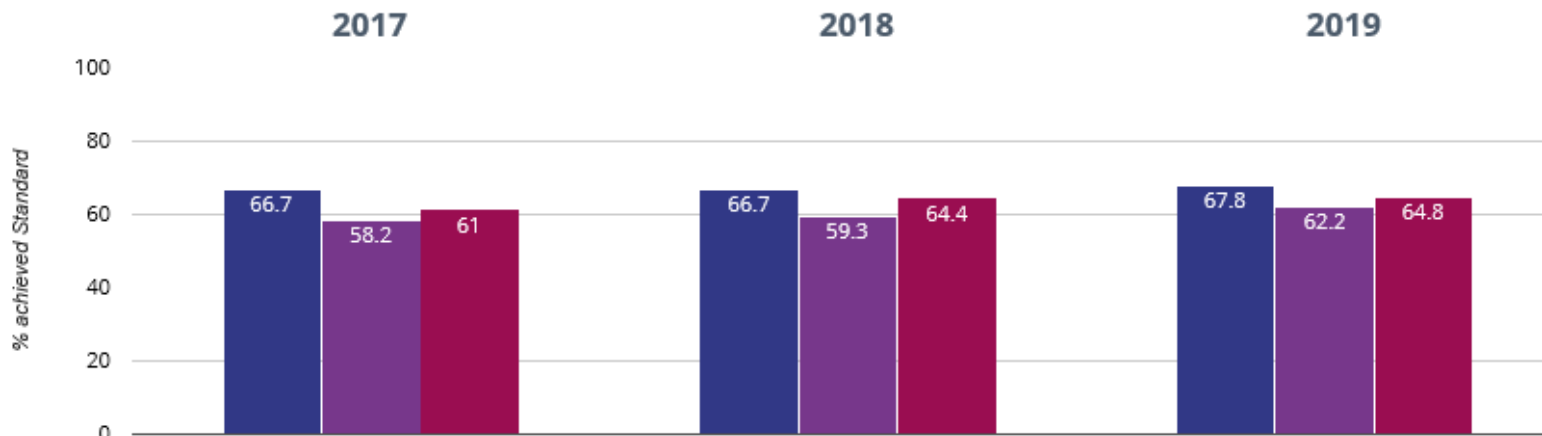

RWM - achieved standard

67.8% in 2019

1.1% points rise since 2018

1.1% points rise since 2017

■ Redlands Primary School
■ Reading (39)
■ NCER National (15981)