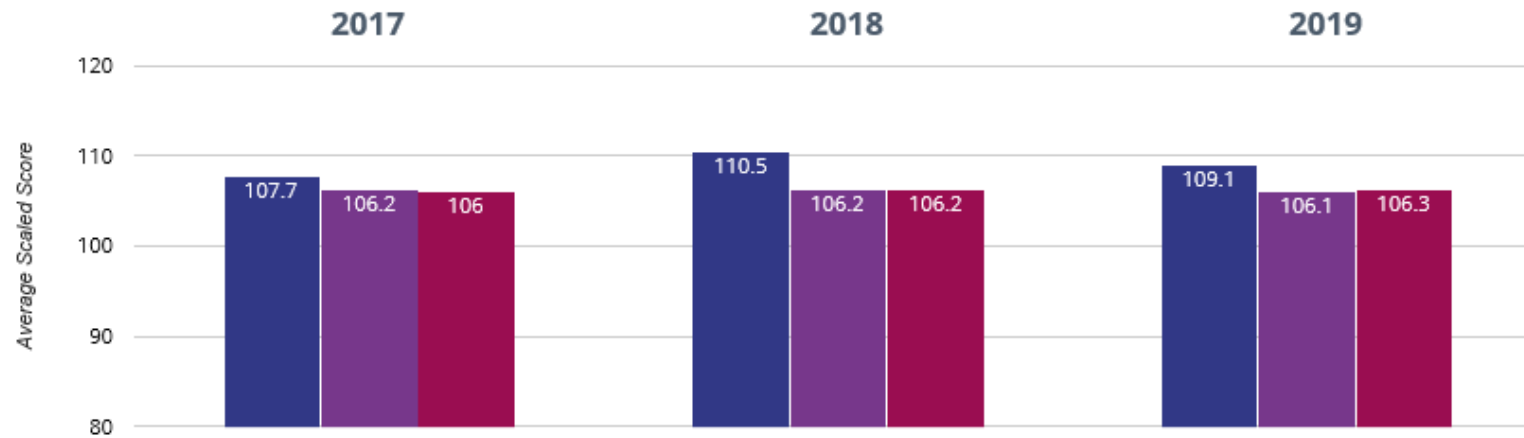

Reading - high attainers

Reading - average scaled score

Writing - achieved standard

✎ Writing - high attainers

⊕ Maths - achieved standard

⊕ Maths - high attainers

39% in 2019

5.7% points rise since 2018

9% points rise since 2017

■ Redlands Primary School
 ■ Reading (39)
 ■ NCER National (15981)

⊕ Maths - average scaled score

106.2 in 2019

0.6 points drop since 2018

0.6 points rise since 2017

■ Redlands Primary School
 ■ Reading (39)
 ■ NCER National (15981)

? GPS - achieved standard

? GPS - high attainers

GPS - average scaled score

109.1 in 2019

1.4 points drop since 2018

1.4 points rise since 2017

■ Redlands Primary School
 ■ Reading (39)
 ■ NCER National (15981)