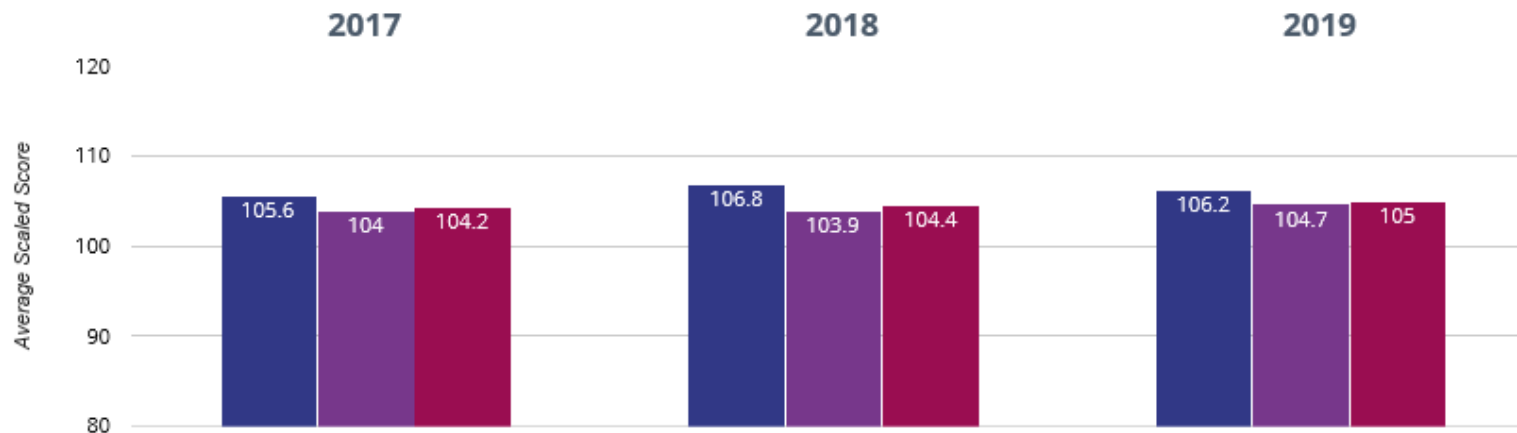

⊕ Maths - average scaled score

106.2 in 2019

0.6 points drop since 2018

0.6 points rise since 2017

■ Redlands Primary School
■ Reading (39)
■ NCER National (15981)