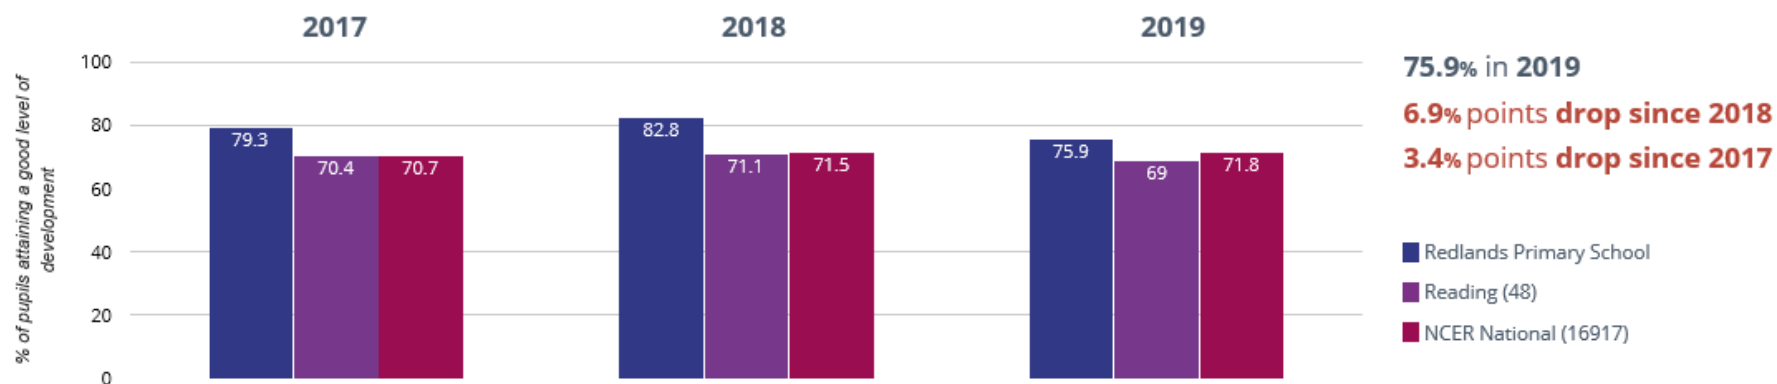

Redlands Primary whole school

Data overview

2018-2019

EYFS PROFILE

★ Good Level Of Development

Average Total Points Score

Phonics

Year 1: Working At