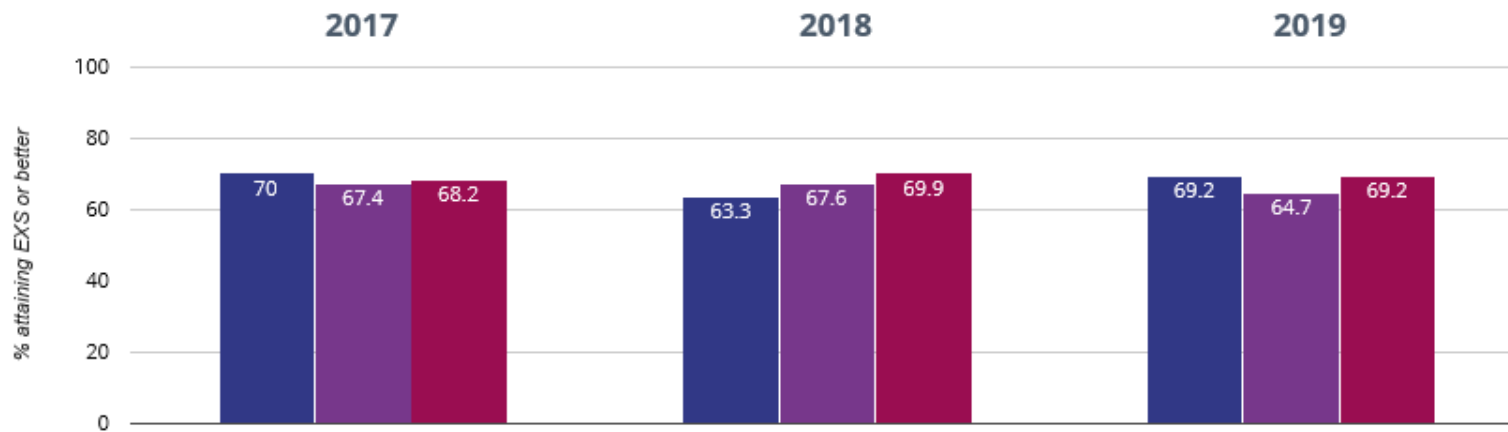

Year 2: Working At

KS1

Reading - attaining EXS or better

76.9% in 2019
3.1% points drop since 2018
6.4% points drop since 2017

- Redlands Primary School
- Reading (41)
- NCER National (16312)

Reading - attaining GDS

7.7% in 2019
5.6% points drop since 2018
29% points drop since 2017

- Redlands Primary School
- Reading (41)
- NCER National (16312)

✎ Writing - attaining EXS or better

69.2% in 2019

5.9% points rise since 2018