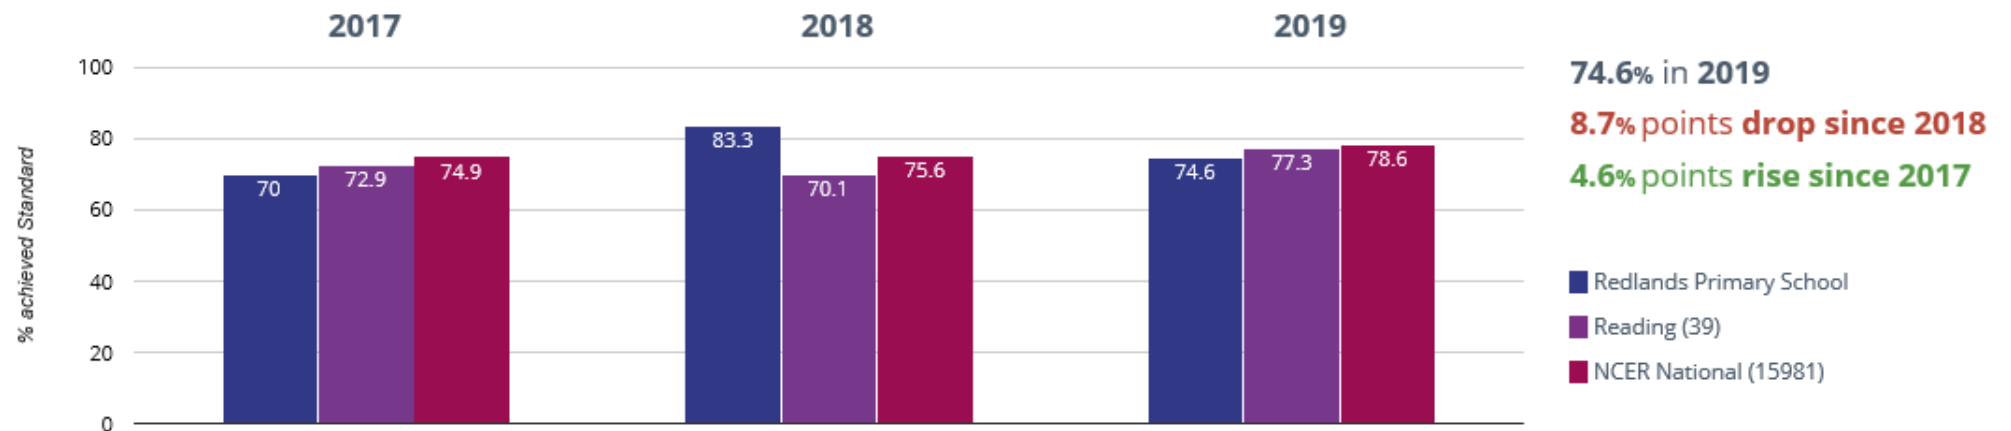

Reading - high attainers

Reading - average scaled score

Writing - achieved standard

✎ Writing - high attainers

⊕ Maths - achieved standard

⊕ Maths - high attainers

39% in 2019

5.7% points rise since 2018