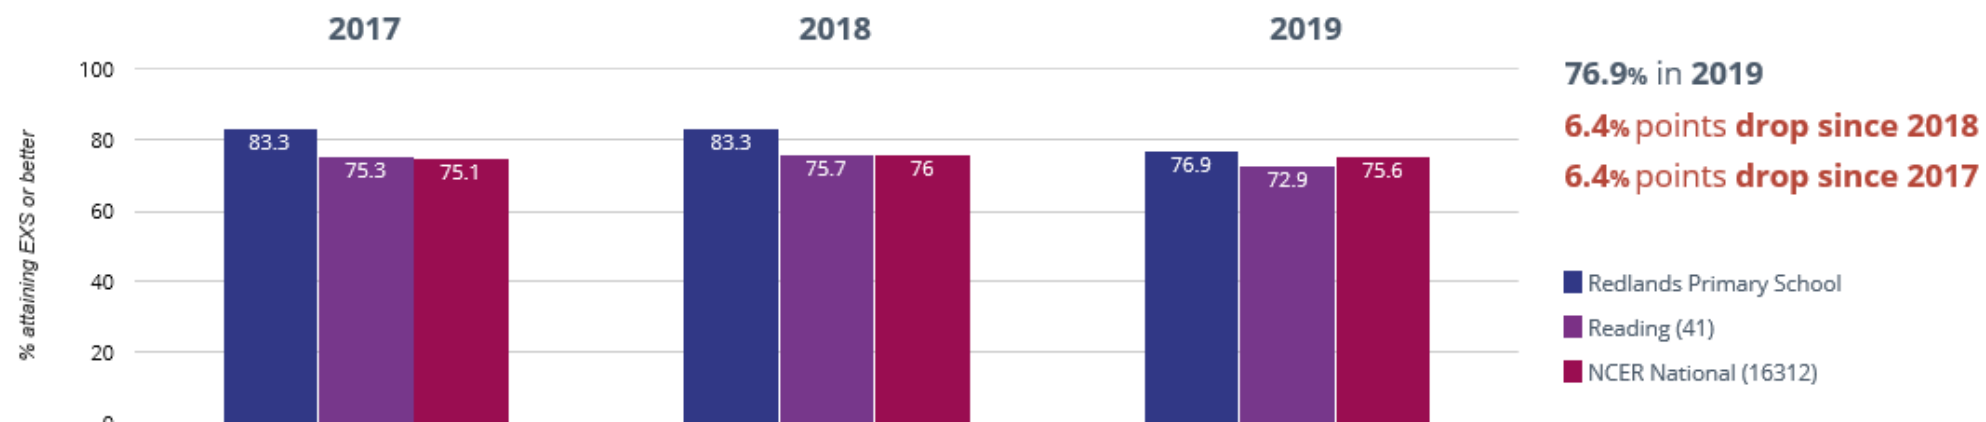

⊕ Maths - attaining EXS or better