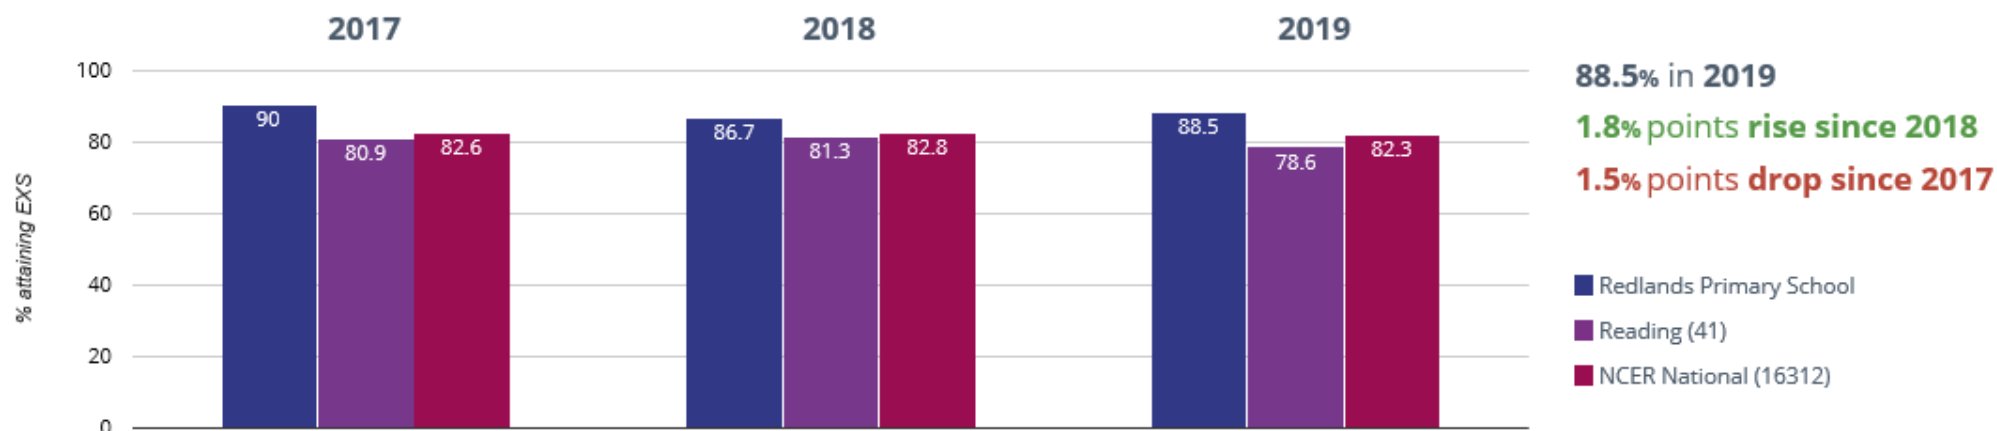

Science - attaining EXS