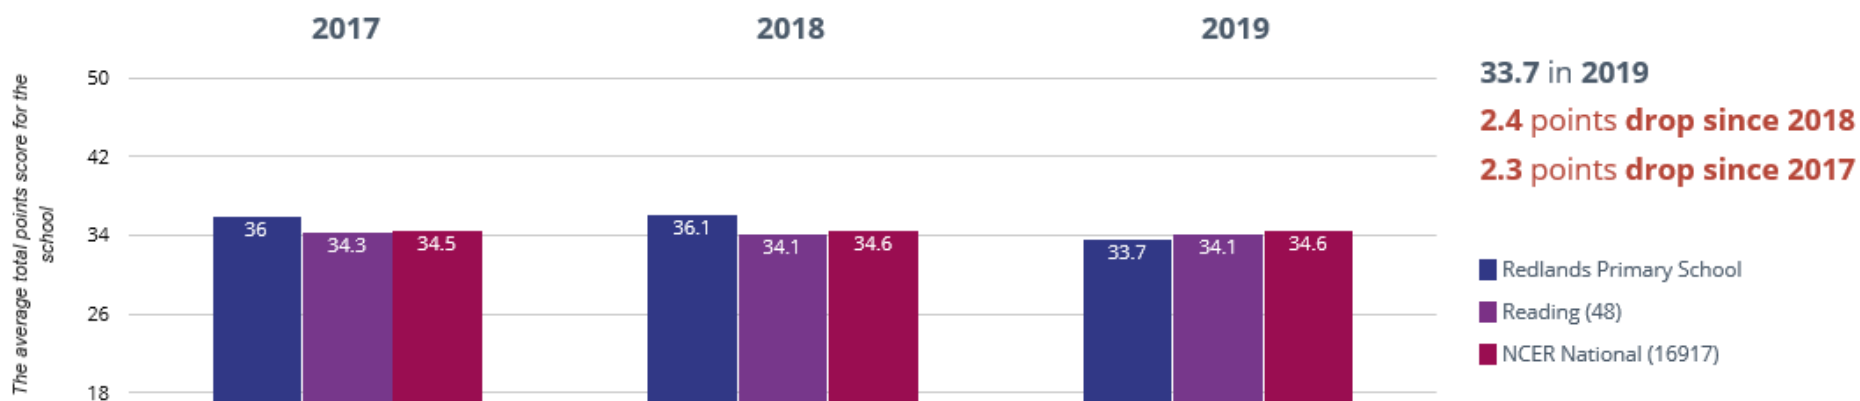

Redlands Primary whole school

Data overview

2018-2019

EYFS PROFILE

★ Good Level Of Development

Average Total Points Score

Phonics

Year 1: Working At