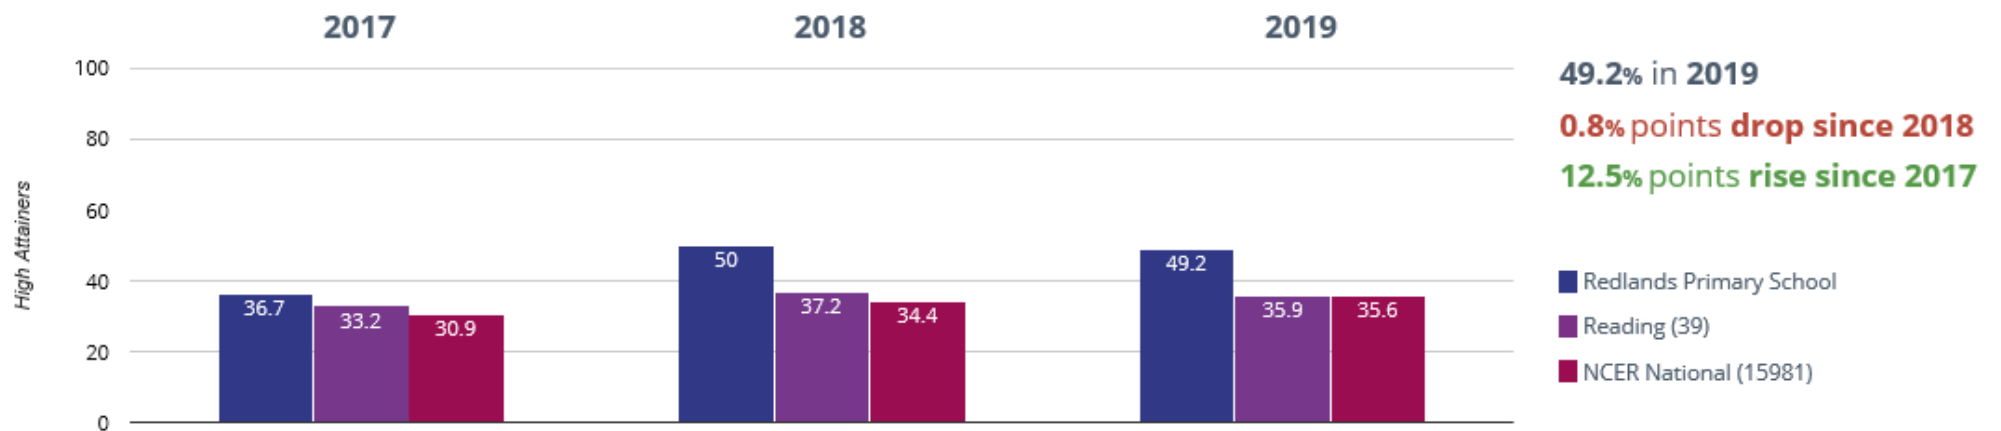

? GPS - high attainers