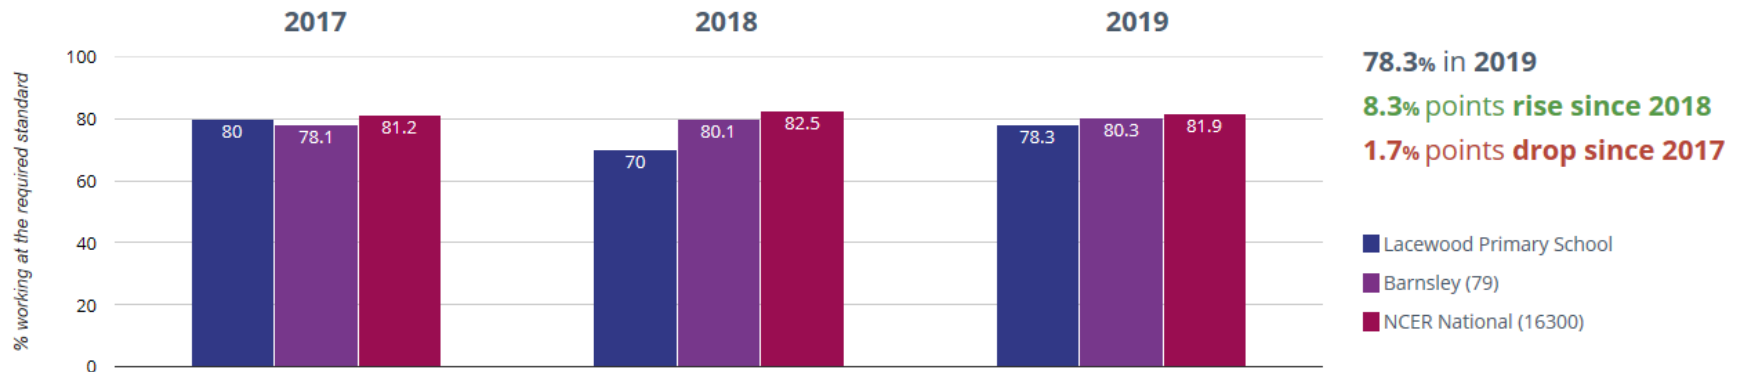

EYFSP
Phonics
KS1
KS2 (DfE)

Bar
Line
PRINT

Year 1: Working At

Year 2: Working At