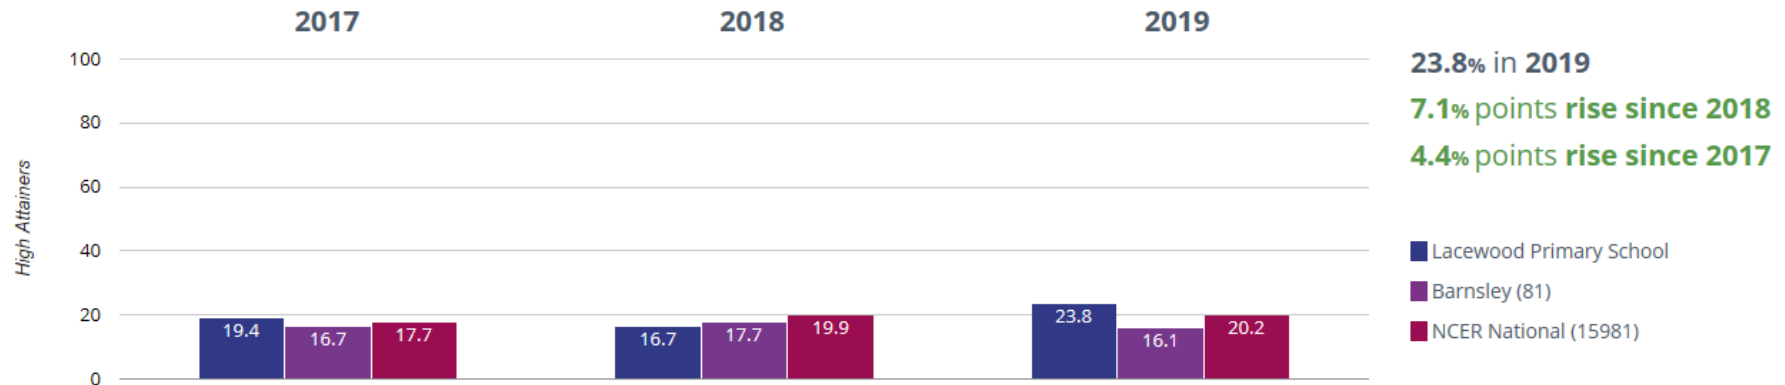

LACEWOOD PRIMARY SCHOOL

Brought to you by *the NCER* 

EYFSP Phonics KS1 **KS2 (DfE)**

Bar Line **PRINT**

Reading - achieved standard

Reading - high attainers

📖 Reading - average scaled score

109 in 2019
1.6 points rise since 2018
6.3 points rise since 2017

■ Lacewood Primary School
■ Barnsley (81)
■ NCER National (15981)

✍️ Writing - achieved standard

92.9% in 2019
9.6% points rise since 2018
12.3% points rise since 2017

■ Lacewood Primary School
■ Barnsley (81)
■ NCER National (15981)

Writing - high attainers

Maths - achieved standard

⊕ Maths - high attainers

28.6% in 2019
1.9% points rise since 2018
15.7% points rise since 2017

■ Lacewood Primary School
■ Barnsley (81)
■ NCER National (15981)