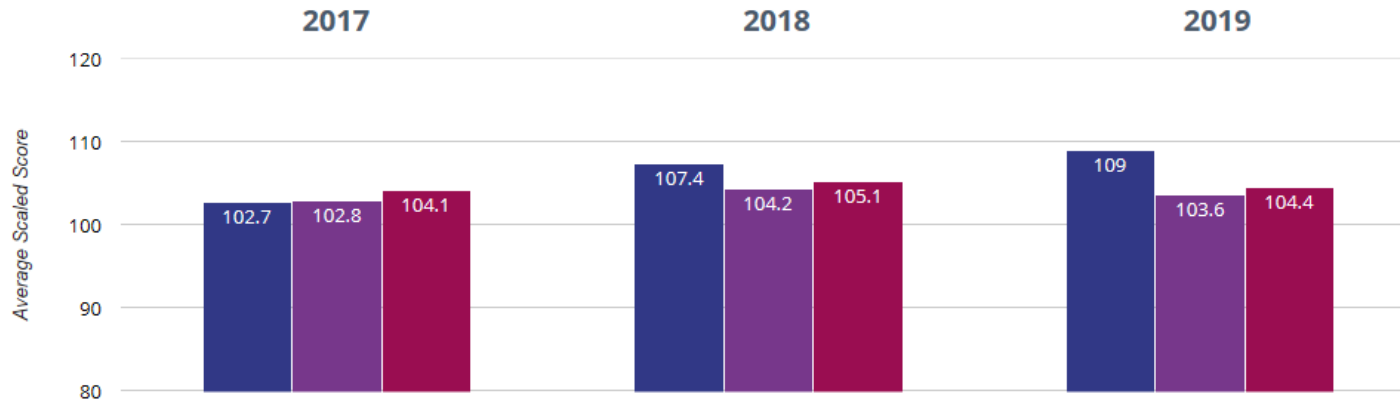

LACEWOOD PRIMARY SCHOOL

Brought to you by *the NCER* 

EYFSP Phonics KS1 **KS2 (DfE)**

Bar Line **PRINT**

Reading - achieved standard

Reading - high attainers

📖 Reading - average scaled score

109 in 2019
1.6 points rise since 2018
6.3 points rise since 2017

■ Lacewood Primary School
■ Barnsley (81)
■ NCER National (15981)

✍️ Writing - achieved standard

92.9% in 2019
9.6% points rise since 2018
12.3% points rise since 2017

■ Lacewood Primary School
■ Barnsley (81)
■ NCER National (15981)

Writing - high attainers

Maths - achieved standard

⊕ Maths - high attainers

28.6% in 2019
1.9% points rise since 2018
15.7% points rise since 2017

■ Lacewood Primary School
■ Barnsley (81)
■ NCER National (15981)

⊕ Maths - average scaled score

107.6 in 2019
1 points rise since 2018
3.8 points rise since 2017

■ Lacewood Primary School
■ Barnsley (81)
■ NCER National (15981)

? GPS - achieved standard

? GPS - high attainers