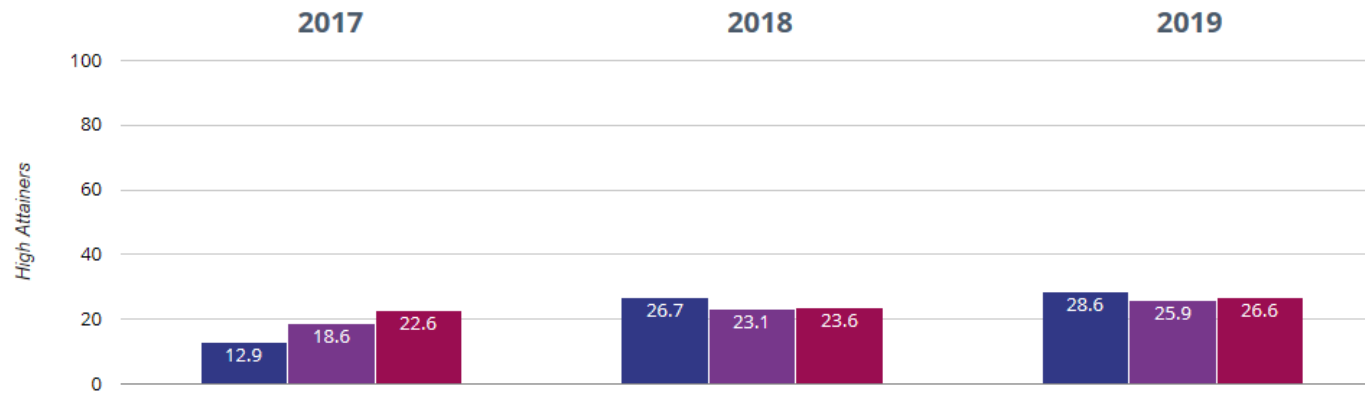

LACEWOOD PRIMARY SCHOOL

Brought to you by *the NCER* 

EYFSP Phonics KS1 **KS2 (DfE)**

Bar Line **PRINT**

Reading - achieved standard

Reading - high attainers

📖 Reading - average scaled score

109 in 2019
1.6 points rise since 2018
6.3 points rise since 2017

■ Lacewood Primary School
■ Barnsley (81)
■ NCER National (15981)

✍️ Writing - achieved standard

92.9% in 2019
9.6% points rise since 2018
12.3% points rise since 2017

■ Lacewood Primary School
■ Barnsley (81)
■ NCER National (15981)

Writing - high attainers

Maths - achieved standard

⊕ Maths - high attainers

28.6% in 2019
1.9% points rise since 2018
15.7% points rise since 2017

■ Lacewood Primary School
■ Barnsley (81)
■ NCER National (15981)

⊕ Maths - average scaled score

107.6 in 2019
1 points rise since 2018
3.8 points rise since 2017

■ Lacewood Primary School
■ Barnsley (81)
■ NCER National (15981)

? GPS - achieved standard

? GPS - high attainers