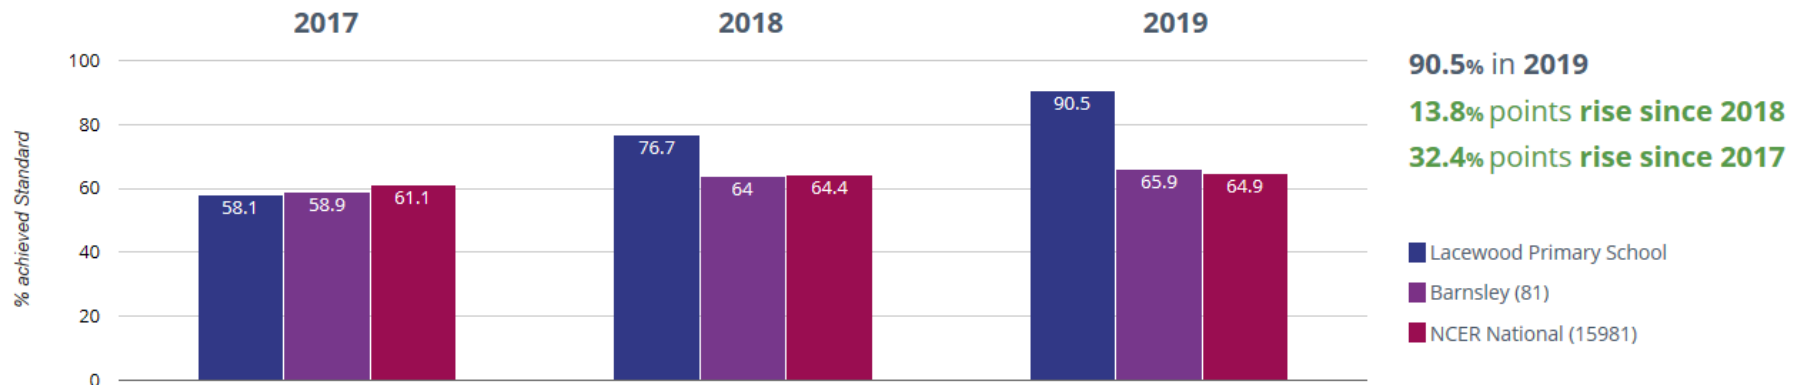

Writing - high attainers

Maths - achieved standard

⊕ Maths - high attainers

28.6% in 2019
1.9% points rise since 2018
15.7% points rise since 2017

■ Lacewood Primary School
■ Barnsley (81)
■ NCER National (15981)

⊕ Maths - average scaled score

107.6 in 2019
1 points rise since 2018
3.8 points rise since 2017

■ Lacewood Primary School
■ Barnsley (81)
■ NCER National (15981)

? GPS - achieved standard

? GPS - high attainers

GPS - average scaled score

RWM - achieved standard

RWM - high attainers

11.9% in 2019

1.9% points rise since 2018

5.4% points rise since 2017

 Lacewood Primary School

 Barnsley (81)