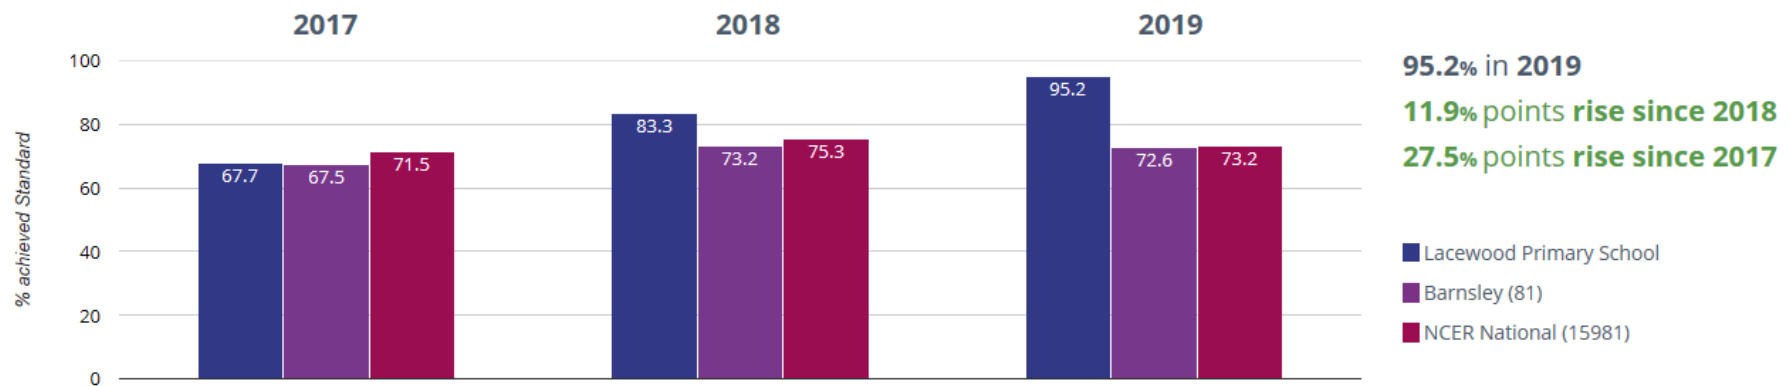

LACEWOOD PRIMARY SCHOOL

Brought to you by *the NCER* 

EYFSP Phonics KS1 **KS2 (DfE)**

Bar Line **PRINT**

Reading - achieved standard

Reading - high attainers

📖 Reading - average scaled score

109 in 2019
1.6 points rise since 2018
6.3 points rise since 2017

■ Lacewood Primary School
■ Barnsley (81)
■ NCER National (15981)

✍️ Writing - achieved standard

92.9% in 2019
9.6% points rise since 2018
12.3% points rise since 2017

■ Lacewood Primary School
■ Barnsley (81)
■ NCER National (15981)