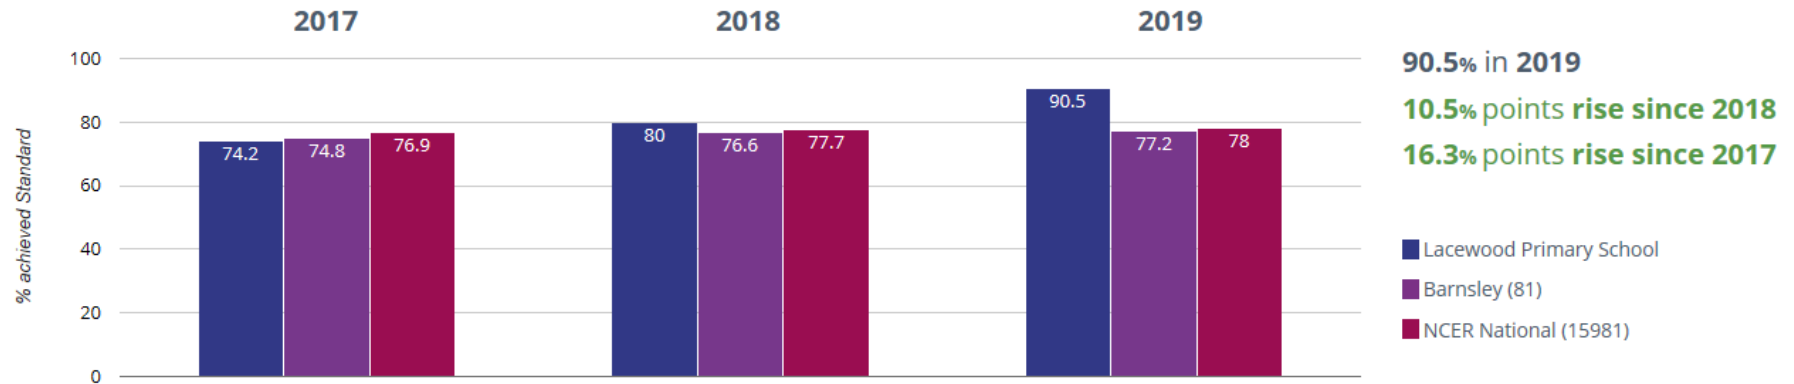

■ Lacewood Primary School
■ Barnsley (81)
■ NCER National (15981)

✍️ Writing - achieved standard

92.9% in 2019
9.6% points rise since 2018
12.3% points rise since 2017

■ Lacewood Primary School
■ Barnsley (81)
■ NCER National (15981)

Writing - high attainers

Maths - achieved standard

⊕ Maths - high attainers

28.6% in 2019
1.9% points rise since 2018
15.7% points rise since 2017

■ Lacewood Primary School
■ Barnsley (81)
■ NCER National (15981)

⊕ Maths - average scaled score

107.6 in 2019
1 points rise since 2018
3.8 points rise since 2017

■ Lacewood Primary School
■ Barnsley (81)
■ NCER National (15981)

? GPS - achieved standard

? GPS - high attainers

GPS - average scaled score

RWM - achieved standard

RWM - high attainers

11.9% in 2019

1.9% points rise since 2018

5.4% points rise since 2017

 Lacewood Primary School

 Barnsley (81)