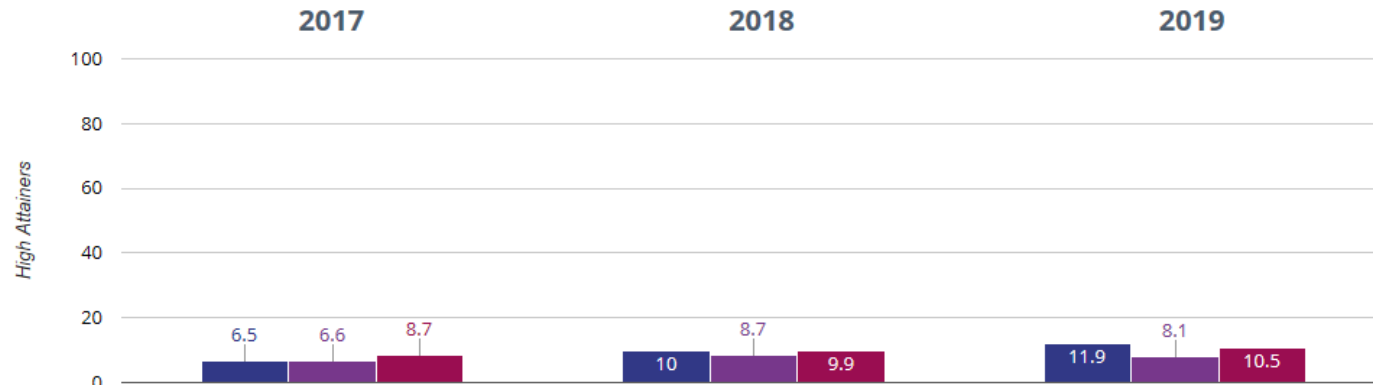

Writing - high attainers

Maths - achieved standard

⊕ Maths - high attainers

28.6% in 2019
1.9% points rise since 2018
15.7% points rise since 2017

■ Lacewood Primary School
■ Barnsley (81)
■ NCER National (15981)

⊕ Maths - average scaled score

107.6 in 2019
1 points rise since 2018
3.8 points rise since 2017

■ Lacewood Primary School
■ Barnsley (81)
■ NCER National (15981)

? GPS - achieved standard

? GPS - high attainers

GPS - average scaled score

RWM - achieved standard

RWM - high attainers

11.9% in 2019

1.9% points rise since 2018

5.4% points rise since 2017

 Lacewood Primary School

 Barnsley (81)