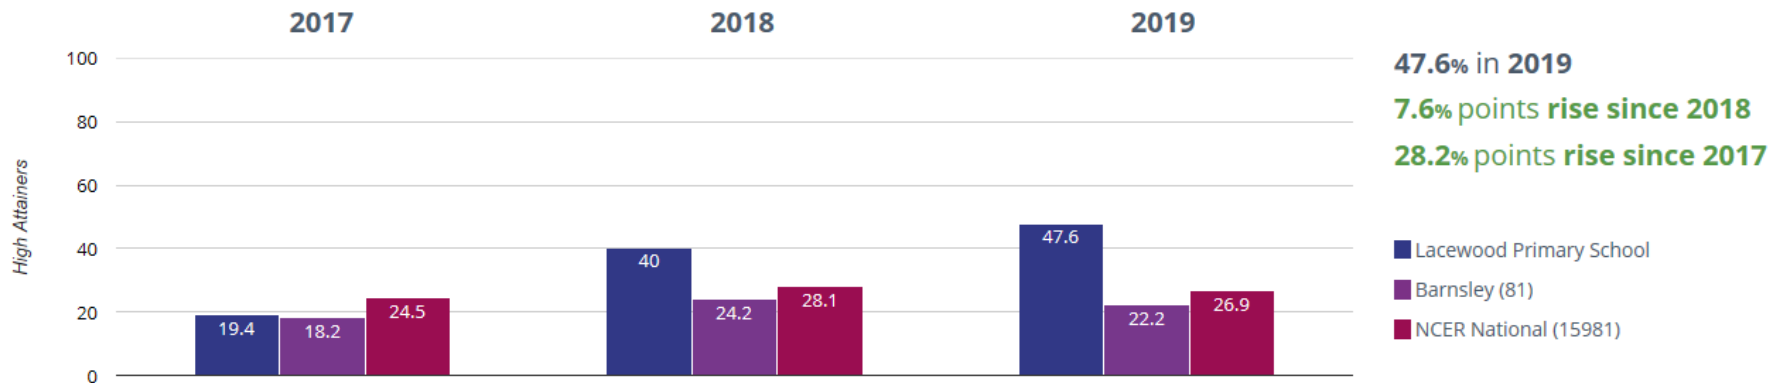

LACEWOOD PRIMARY SCHOOL

Brought to you by *the NCER* 

EYFSP Phonics KS1 **KS2 (DfE)**

Bar Line **PRINT**

Reading - achieved standard

Reading - high attainers

📖 Reading - average scaled score

109 in 2019
1.6 points rise since 2018
6.3 points rise since 2017

■ Lacewood Primary School
■ Barnsley (81)
■ NCER National (15981)

✍️ Writing - achieved standard

92.9% in 2019
9.6% points rise since 2018
12.3% points rise since 2017

■ Lacewood Primary School
■ Barnsley (81)
■ NCER National (15981)