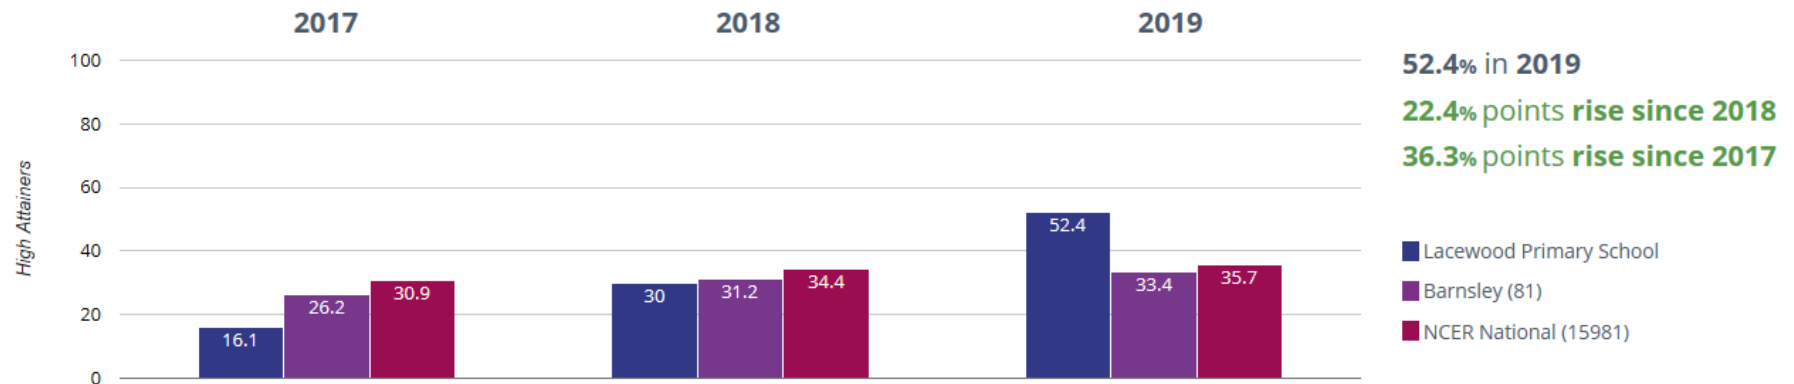

Writing - high attainers

Maths - achieved standard

⊕ Maths - high attainers

28.6% in 2019
1.9% points rise since 2018
15.7% points rise since 2017

■ Lacewood Primary School
■ Barnsley (81)
■ NCER National (15981)

⊕ Maths - average scaled score

107.6 in 2019
1 points rise since 2018
3.8 points rise since 2017

■ Lacewood Primary School
■ Barnsley (81)
■ NCER National (15981)

? GPS - achieved standard

? GPS - high attainers

GPS - average scaled score

RWM - achieved standard

RWM - high attainers

11.9% in 2019

1.9% points rise since 2018

5.4% points rise since 2017

 Lacewood Primary School

 Barnsley (81)