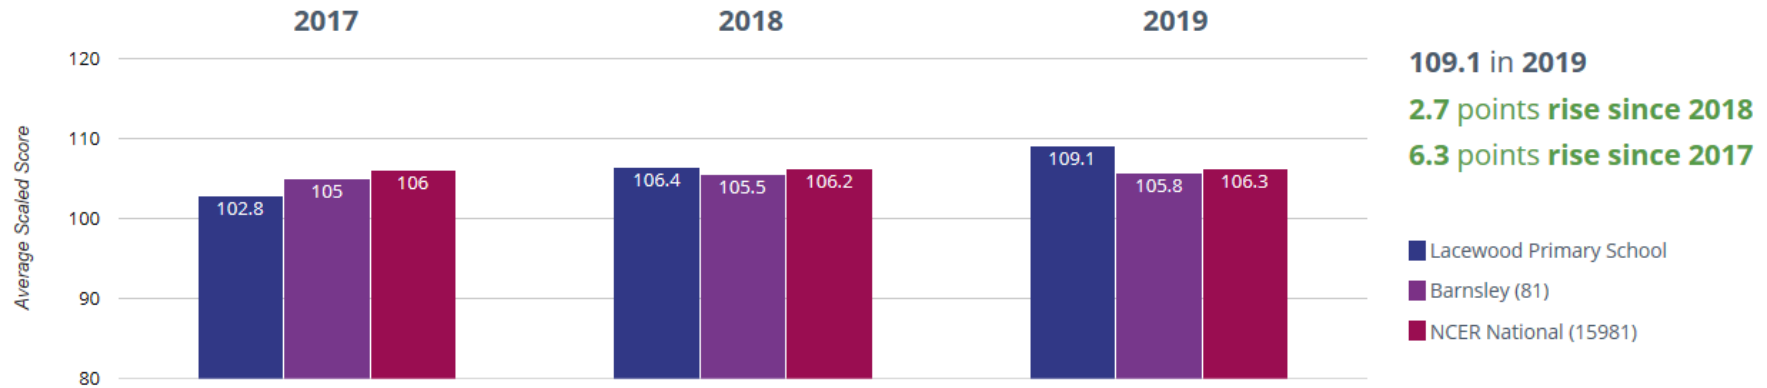

Writing - high attainers

Maths - achieved standard

⊕ Maths - high attainers

28.6% in 2019
1.9% points rise since 2018
15.7% points rise since 2017

■ Lacewood Primary School
■ Barnsley (81)
■ NCER National (15981)

⊕ Maths - average scaled score

107.6 in 2019
1 points rise since 2018
3.8 points rise since 2017

■ Lacewood Primary School
■ Barnsley (81)
■ NCER National (15981)

? GPS - achieved standard

? GPS - high attainers

GPS - average scaled score

RWM - achieved standard

RWM - high attainers

11.9% in 2019

1.9% points rise since 2018

5.4% points rise since 2017

 Lacewood Primary School

 Barnsley (81)