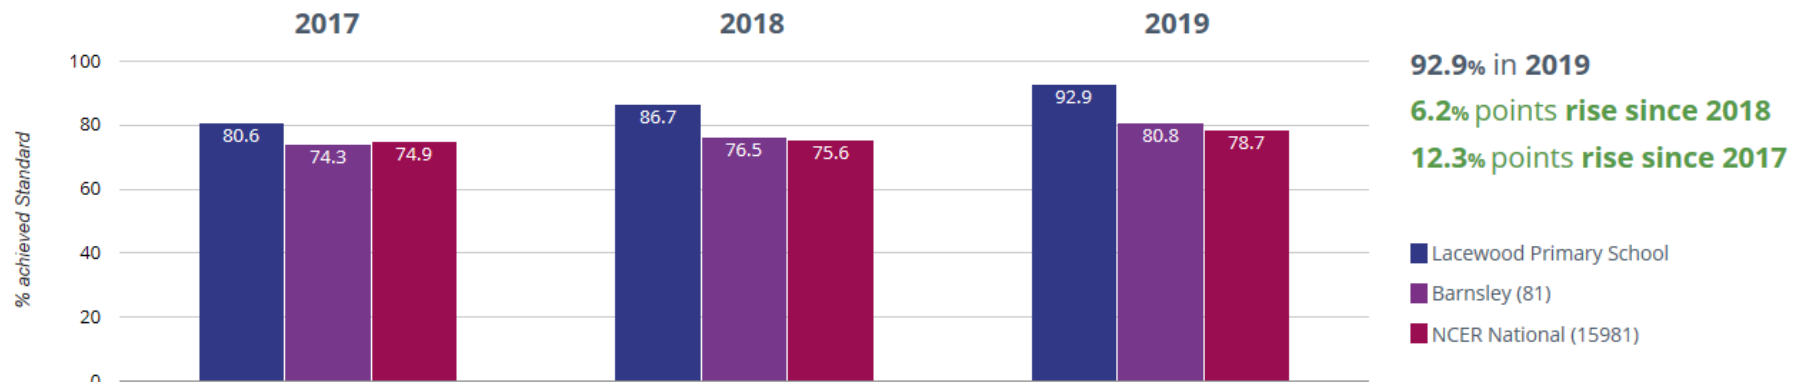

LACEWOOD PRIMARY SCHOOL

Brought to you by *the NCER* 

EYFSP Phonics KS1 **KS2 (DfE)**

Bar Line **PRINT**

Reading - achieved standard

Reading - high attainers

📖 Reading - average scaled score

109 in 2019
1.6 points rise since 2018
6.3 points rise since 2017

■ Lacewood Primary School
■ Barnsley (81)
■ NCER National (15981)

✍️ Writing - achieved standard

92.9% in 2019
9.6% points rise since 2018
12.3% points rise since 2017

■ Lacewood Primary School
■ Barnsley (81)
■ NCER National (15981)

Writing - high attainers

Maths - achieved standard

⊕ Maths - high attainers

28.6% in 2019
1.9% points rise since 2018
15.7% points rise since 2017

■ Lacewood Primary School
■ Barnsley (81)
■ NCER National (15981)