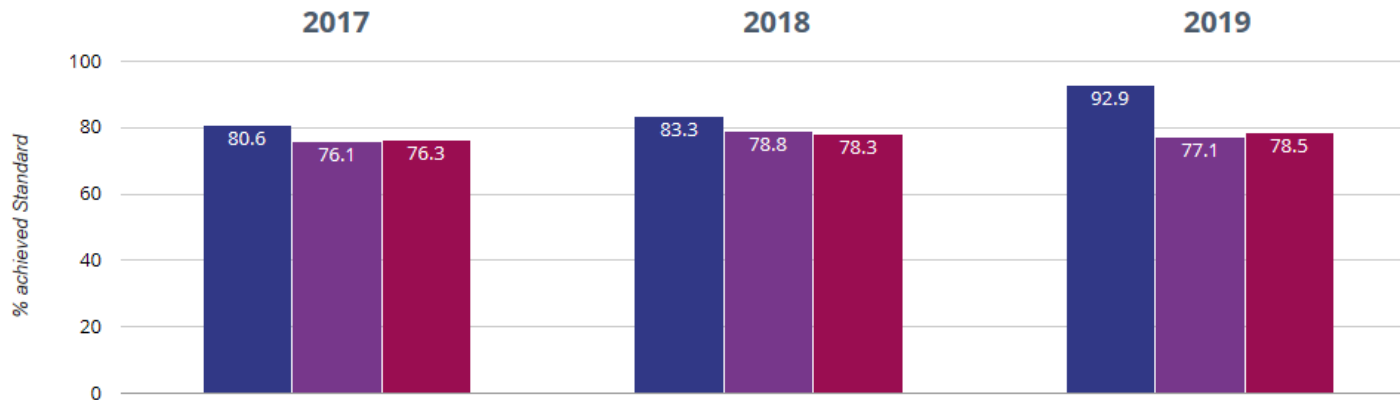

LACEWOOD PRIMARY SCHOOL

Brought to you by *the NCER* 

EYFSP Phonics KS1 **KS2 (DfE)**

Bar Line **PRINT**

Reading - achieved standard

Reading - high attainers

📖 Reading - average scaled score

109 in 2019
1.6 points rise since 2018
6.3 points rise since 2017

■ Lacewood Primary School
■ Barnsley (81)
■ NCER National (15981)

✍️ Writing - achieved standard

92.9% in 2019
9.6% points rise since 2018
12.3% points rise since 2017

■ Lacewood Primary School
■ Barnsley (81)
■ NCER National (15981)

Writing - high attainers

Maths - achieved standard

⊕ Maths - high attainers

28.6% in 2019
1.9% points rise since 2018
15.7% points rise since 2017

■ Lacewood Primary School
■ Barnsley (81)
■ NCER National (15981)