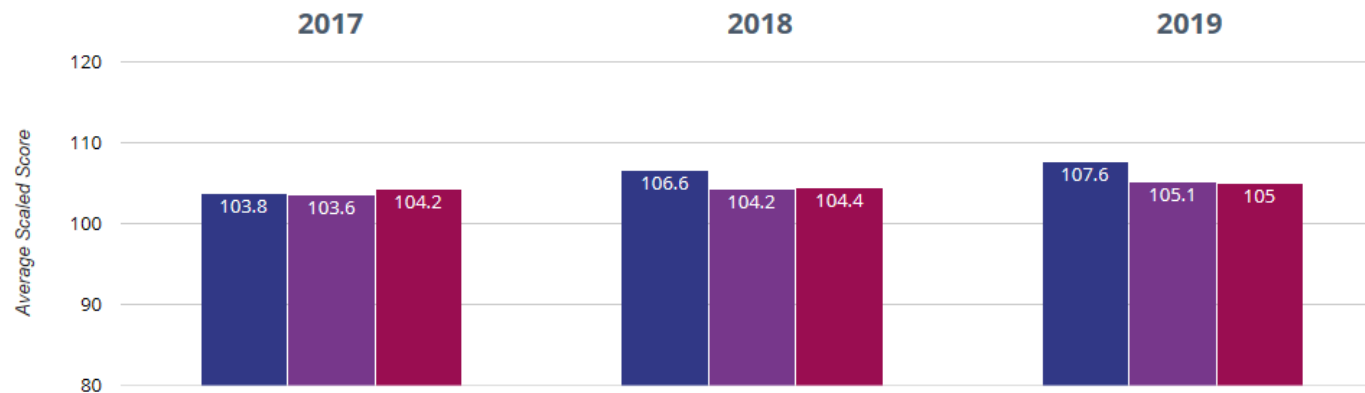

■ Lacewood Primary School
■ Barnsley (81)
■ NCER National (15981)

✍️ Writing - achieved standard

92.9% in 2019
9.6% points rise since 2018
12.3% points rise since 2017

■ Lacewood Primary School
■ Barnsley (81)
■ NCER National (15981)

Writing - high attainers

Maths - achieved standard

⊕ Maths - high attainers

28.6% in 2019
1.9% points rise since 2018
15.7% points rise since 2017

■ Lacewood Primary School
■ Barnsley (81)
■ NCER National (15981)

⊕ Maths - average scaled score

107.6 in 2019
1 points rise since 2018
3.8 points rise since 2017

■ Lacewood Primary School
■ Barnsley (81)
■ NCER National (15981)

? GPS - achieved standard

? GPS - high attainers

GPS - average scaled score

RWM - achieved standard

RWM - high attainers

11.9% in 2019

1.9% points rise since 2018

5.4% points rise since 2017

 Lacewood Primary School

 Barnsley (81)