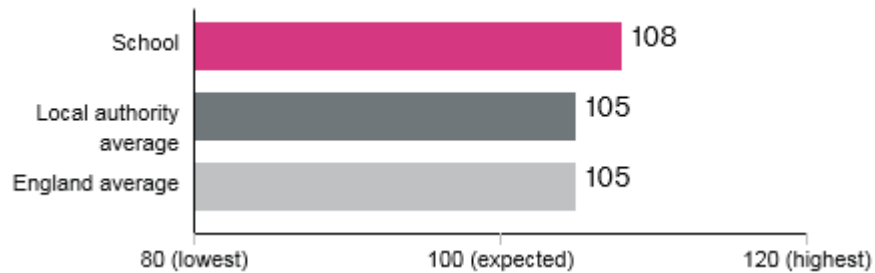

Key Stage 2 End of Year Results 2018

Follow the link for more detailed results and information - <https://www.compare-school-performance.service.gov.uk/school/105308/sedgley-park-community-primary-school/primary>

Pupils meeting the expected standard in reading, writing and maths

Pupils achieving the higher standard in reading, writing and maths

Average score in reading

Average score in maths