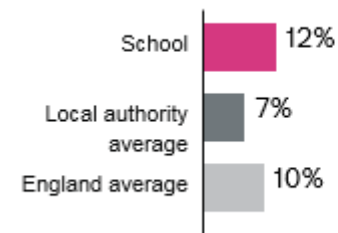

Key Stage 2 End of Year Results 2018

Follow the link for more detailed results and information - <https://www.compare-school-performance.service.gov.uk/school/105308/sedgley-park-community-primary-school/primary>

Pupils meeting the expected standard in reading, writing and maths

Pupils achieving the higher standard in reading, writing and maths

Average score in reading

Average score in maths