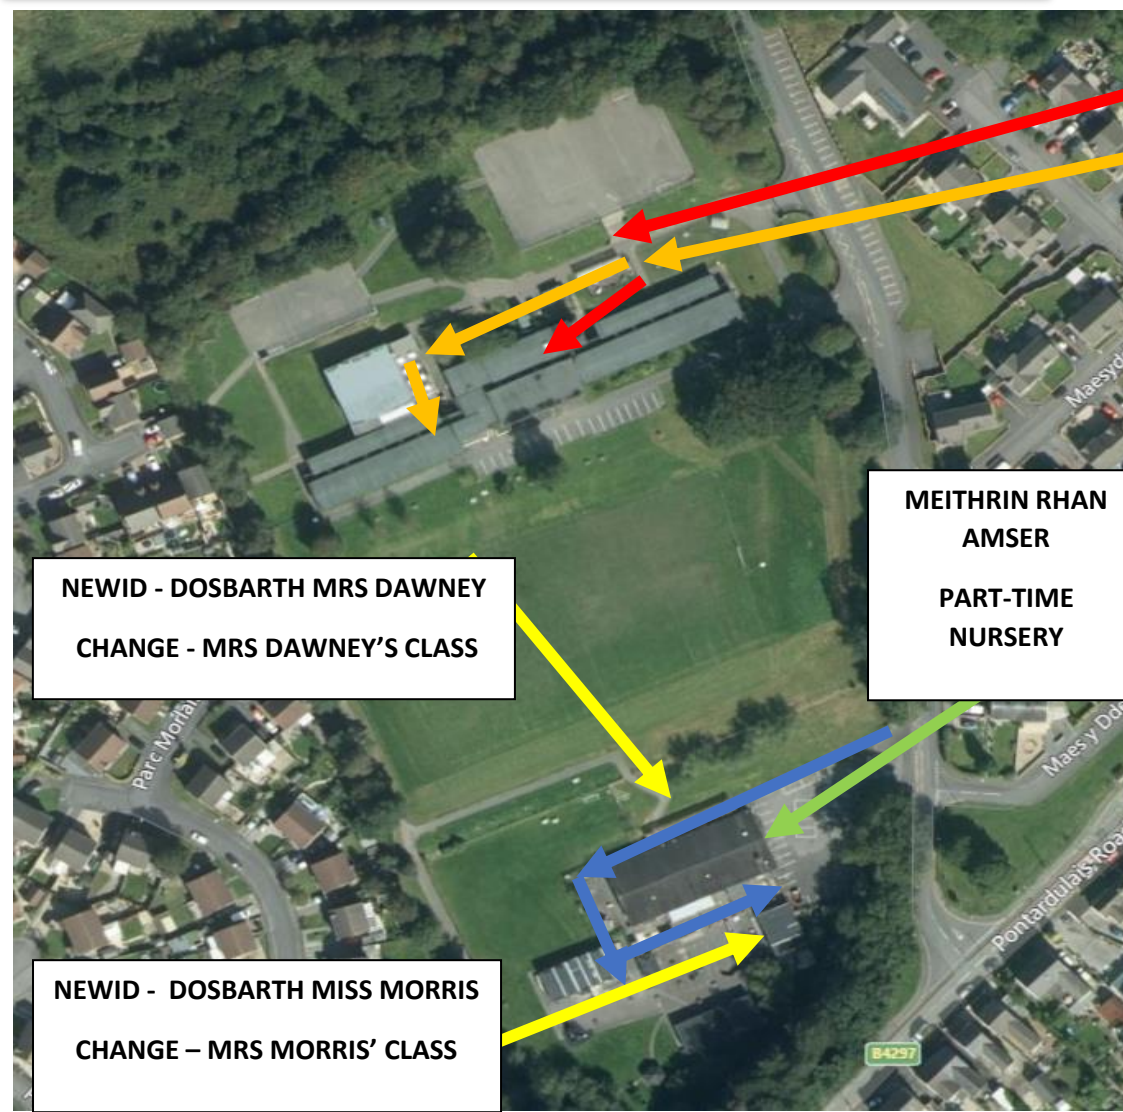

Croeso nôl / Welcome back

CLWB BRECWAST BABANOD 08.00 i 08.30 (GOFAL)
INFANTS BREAKFAST CLUB 08.00 to 08.30 (CARE ONLY)

HWB ADUAN IAU / JUNIOR HUB 08.00 – 15.00

RYDYM YN DERBYN GALWADAU TRAFOD GYDA STAFF
STAFF ARE AVAILABLE FOR A CHAT OVER THE PHONE

MAE ANGEN PECYN BWYD AR EICH PLENTYN TAN Y PASG
YOUR CHILD NEEDS A PACKED LUNCH UNTIL EASTER

CLWB GOFAL TAN 17.00. £6 AR PARENTPAY
CARE CLUB UNTIL 17.00. £6 PARENTPAY
ARCHEBWCH / BOOK – clwbhwyl@llangennech@gmail.com

DOSBARTH	GOLLWNG DROP OFF	CASGLU COLLECTION
BLWYDDYN 2	08.30	14.40
BLWYDDYN 1	08.45	14.55
DERBYN	09.00	15.15
MEITHRIN	09.00	14.45
MEITHRIN BORE	08.50	11.30
MEITHRIN P'NAWN	12.30	15.00

DIOLCH AM HELPU I NI GADW STAFF, DISGYBLION A RHINI'R YSGOL YN DDIOGEL.

THANK YOU FOR HELPING US KEEPING STAFF, PUPILS AND PARENTS SAFE AT THE SCHOOL.

G
R
Ë
T
M
A
E'
R
Y
S
G
O
L
Y
N
Ô
L

Y
E
S
S
C
H
O
L
I
S
B
A
C
K