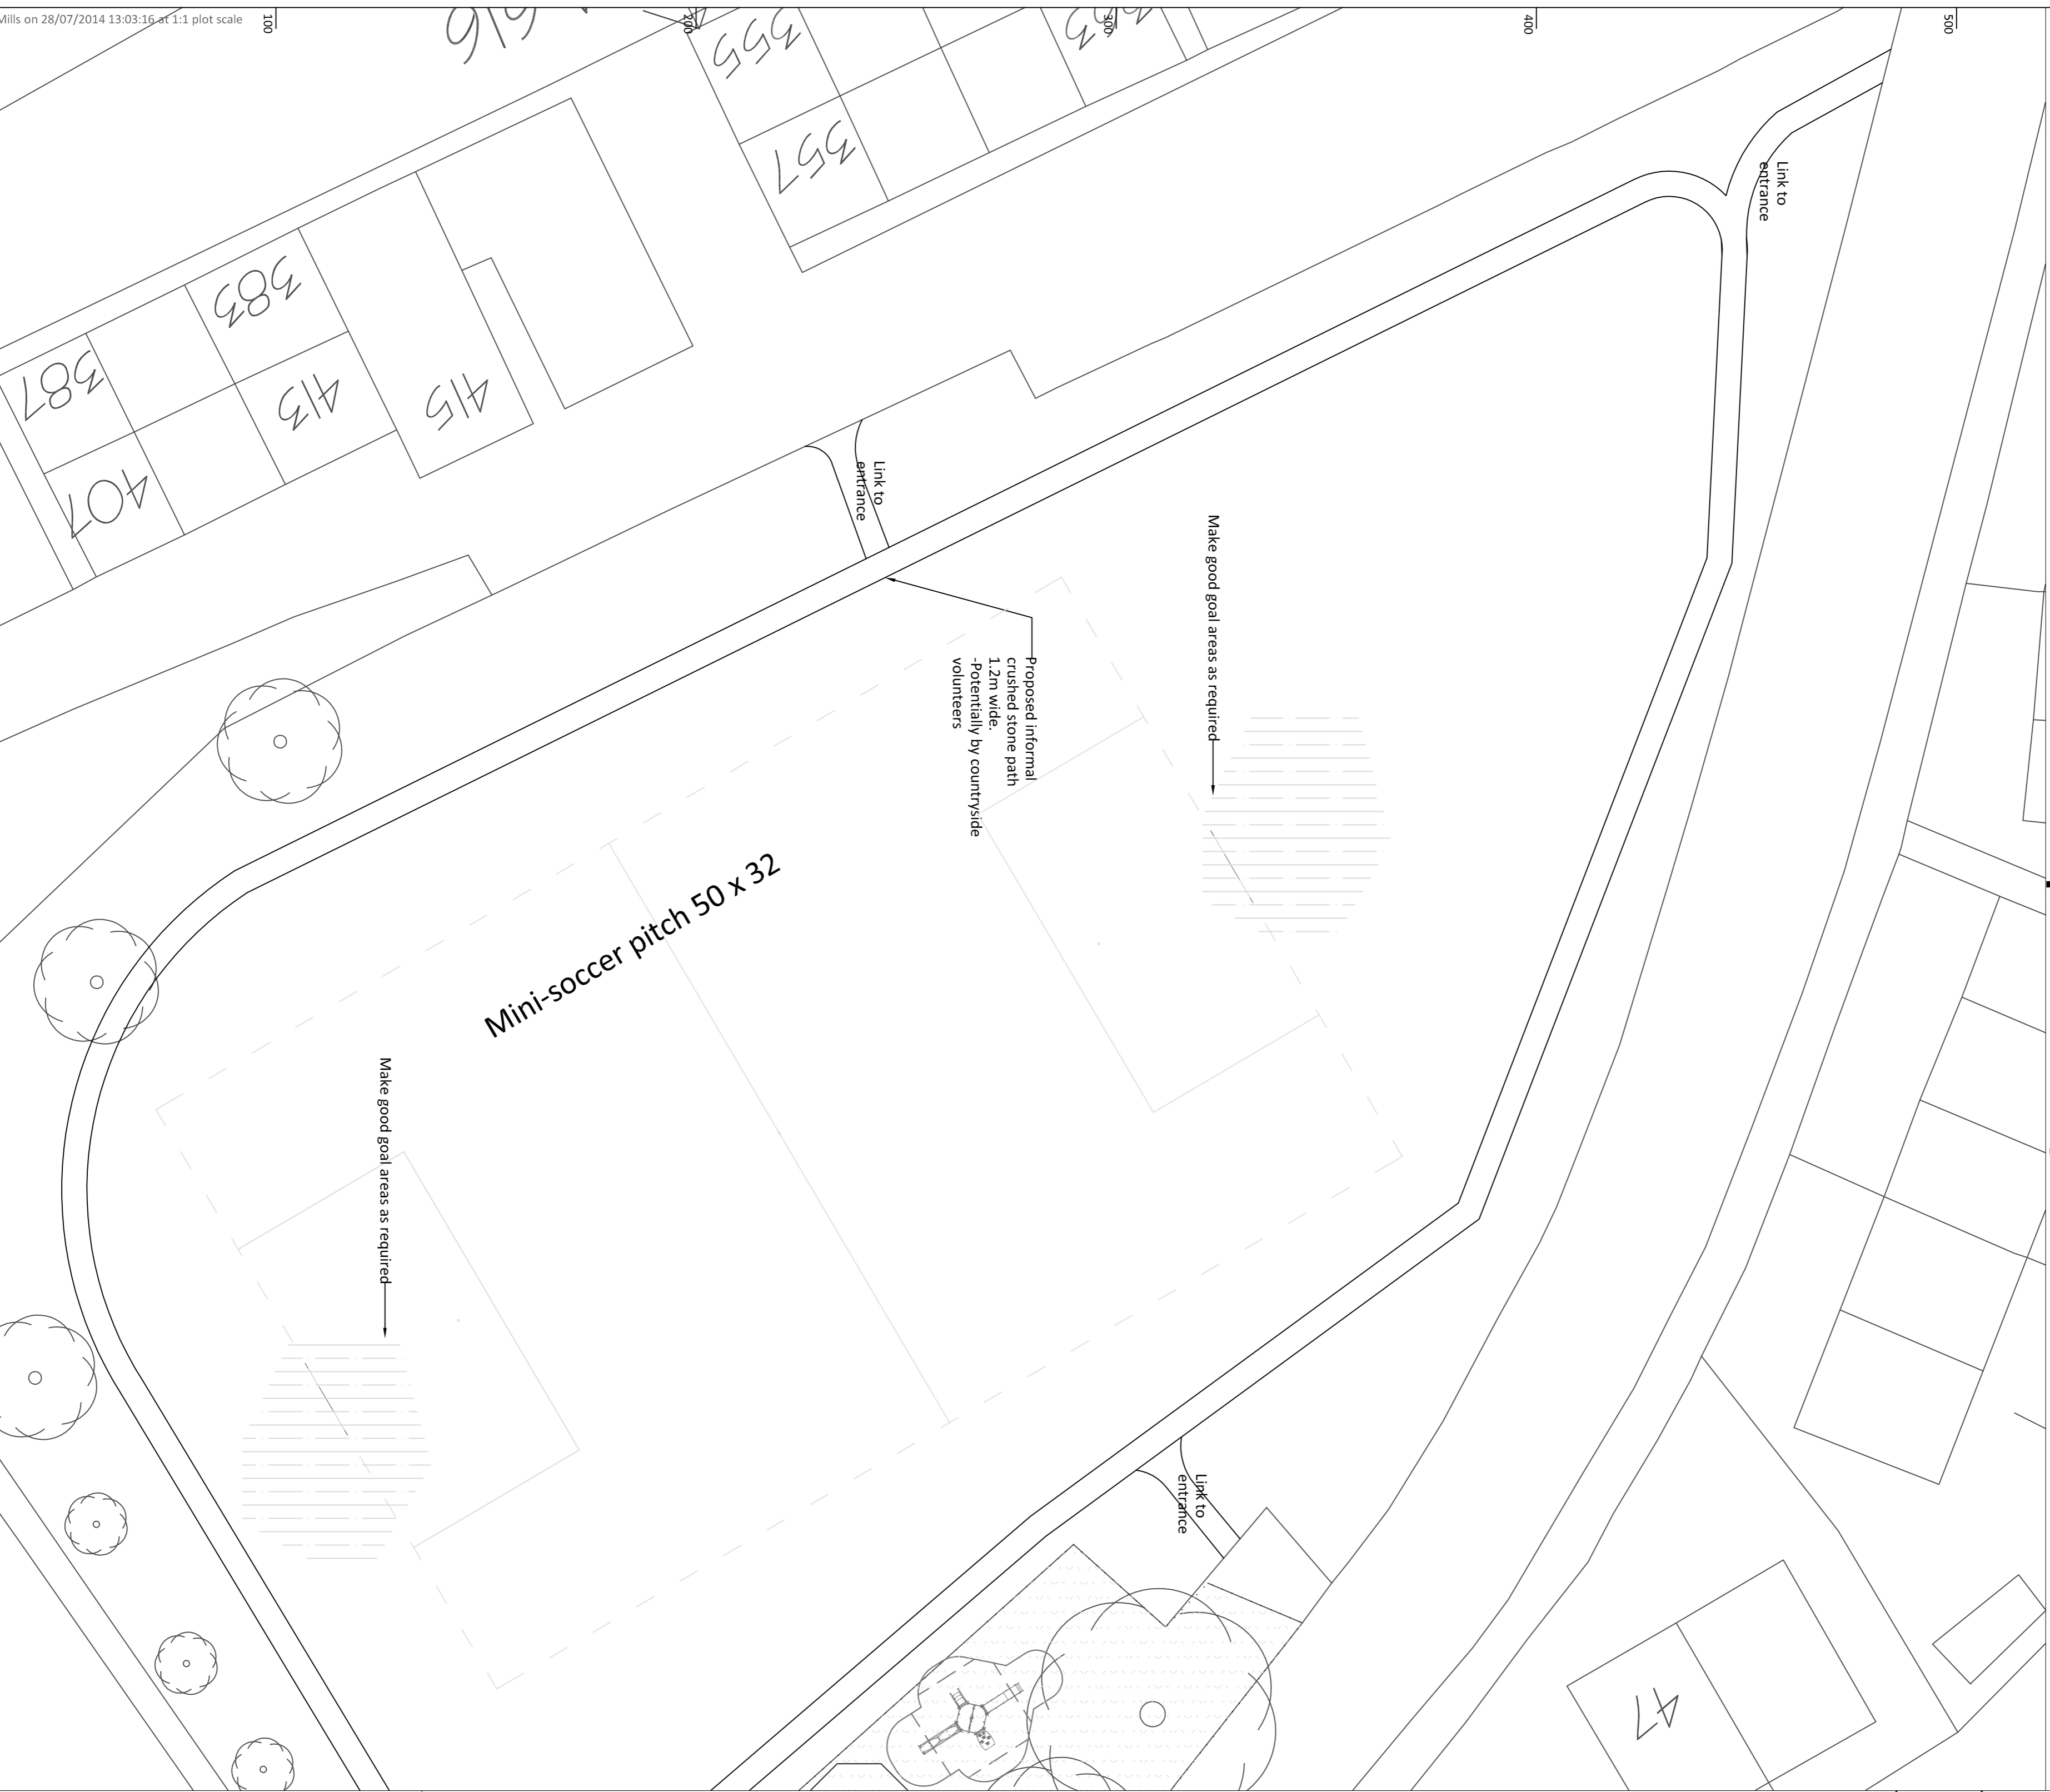

Brockholes play area

Notes

<p>Street Scene, Flat Street, Huddersfield, HD 6LS</p>	
<p>PROJECT: BROCKHOLES PLAY AREA IMPROVEMENTS</p>	
<p>CLIENT: STREETSCENE & HOUSING</p>	
<p>DRAWING TITLE: LAYOUT PLAN</p>	
<p>DATE: A1 1/200</p>	<p>CHECKED: []</p>
<p>SCALE: A1/200</p>	<p>DATE: JULY 2014</p>
<p>PROJECT NO: LAD 084.MW</p>	<p>DRAWING NO: LA01</p>