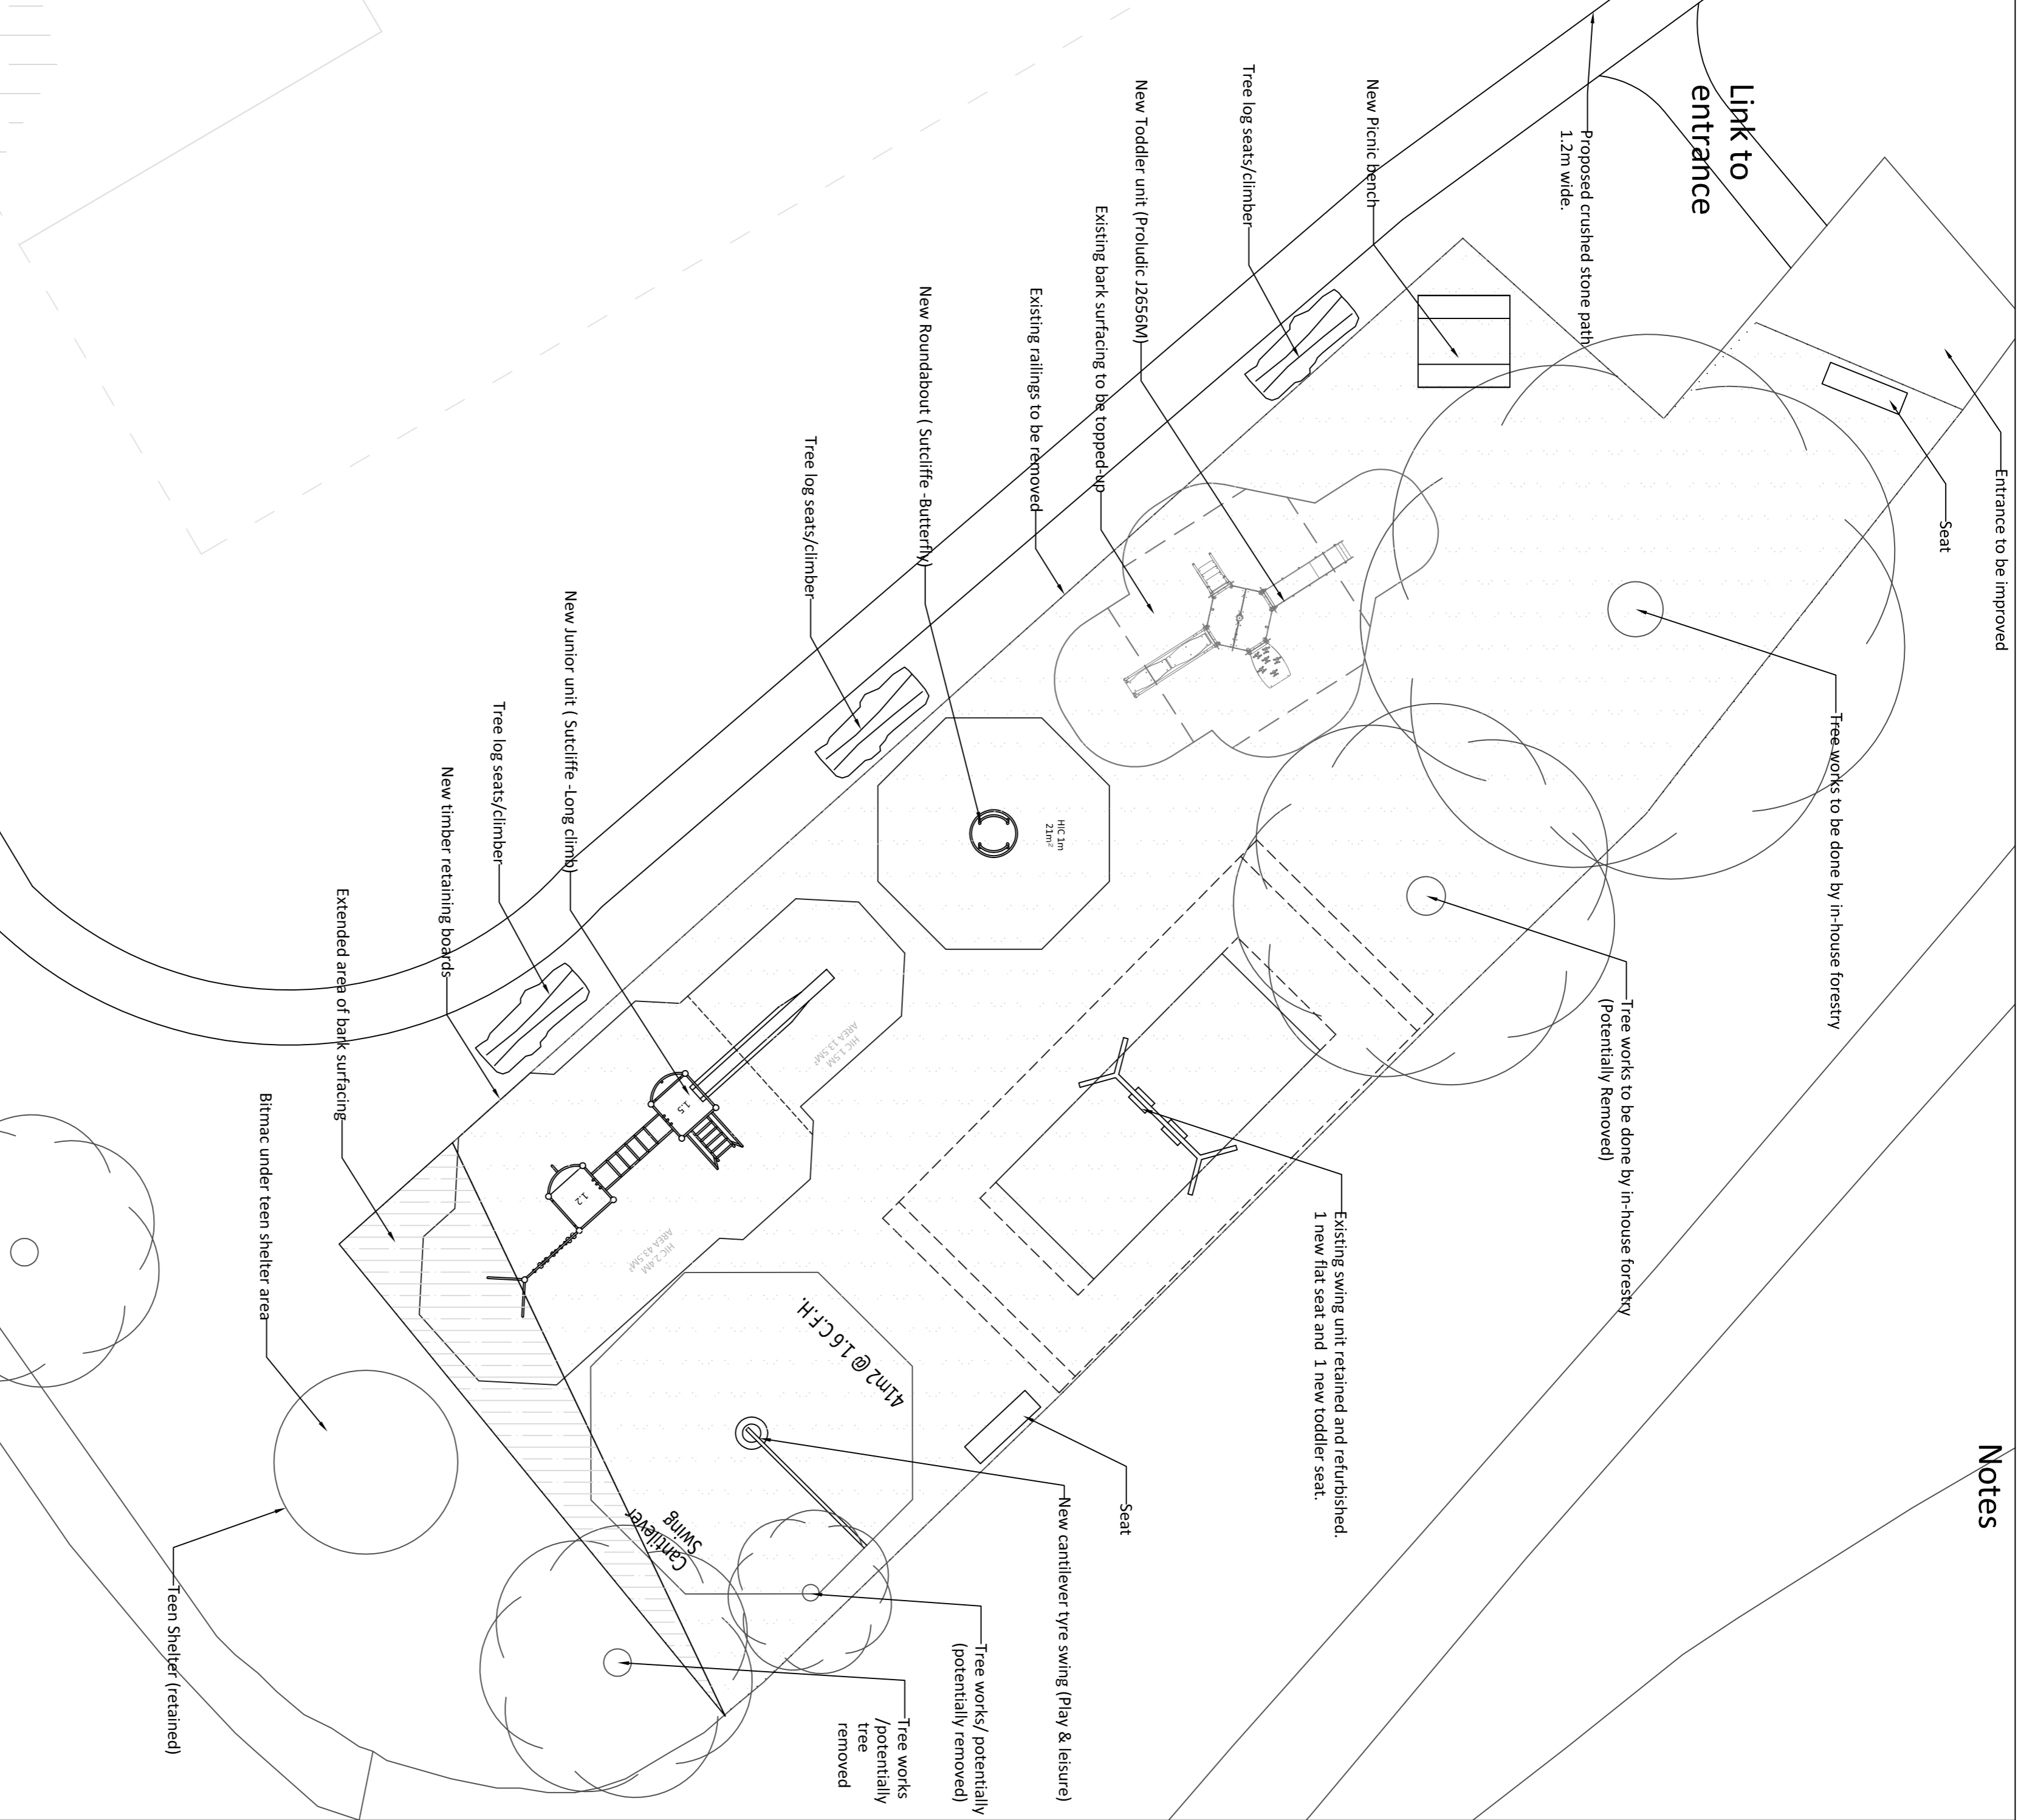

Brockholes play area

Notes

<p>Street Scene, Flat Street, Huddersfield, HD 6LS</p>	
<p>PROJECT: BROCKHOLES PLAY AREA IMPROVEMENTS</p>	
<p>CLIENT: STREETSCENE & HOUSING</p>	
<p>DRAWING TITLE: LAYOUT PLAN</p>	
<p>DATE: A1 1/200</p>	<p>CHECKED: []</p>
<p>SCALE: A1/200</p>	<p>DATE: JULY 2014</p>
<p>PROJECT NO: LAD 084.MW</p>	<p>DRAWING NO: LA01</p>