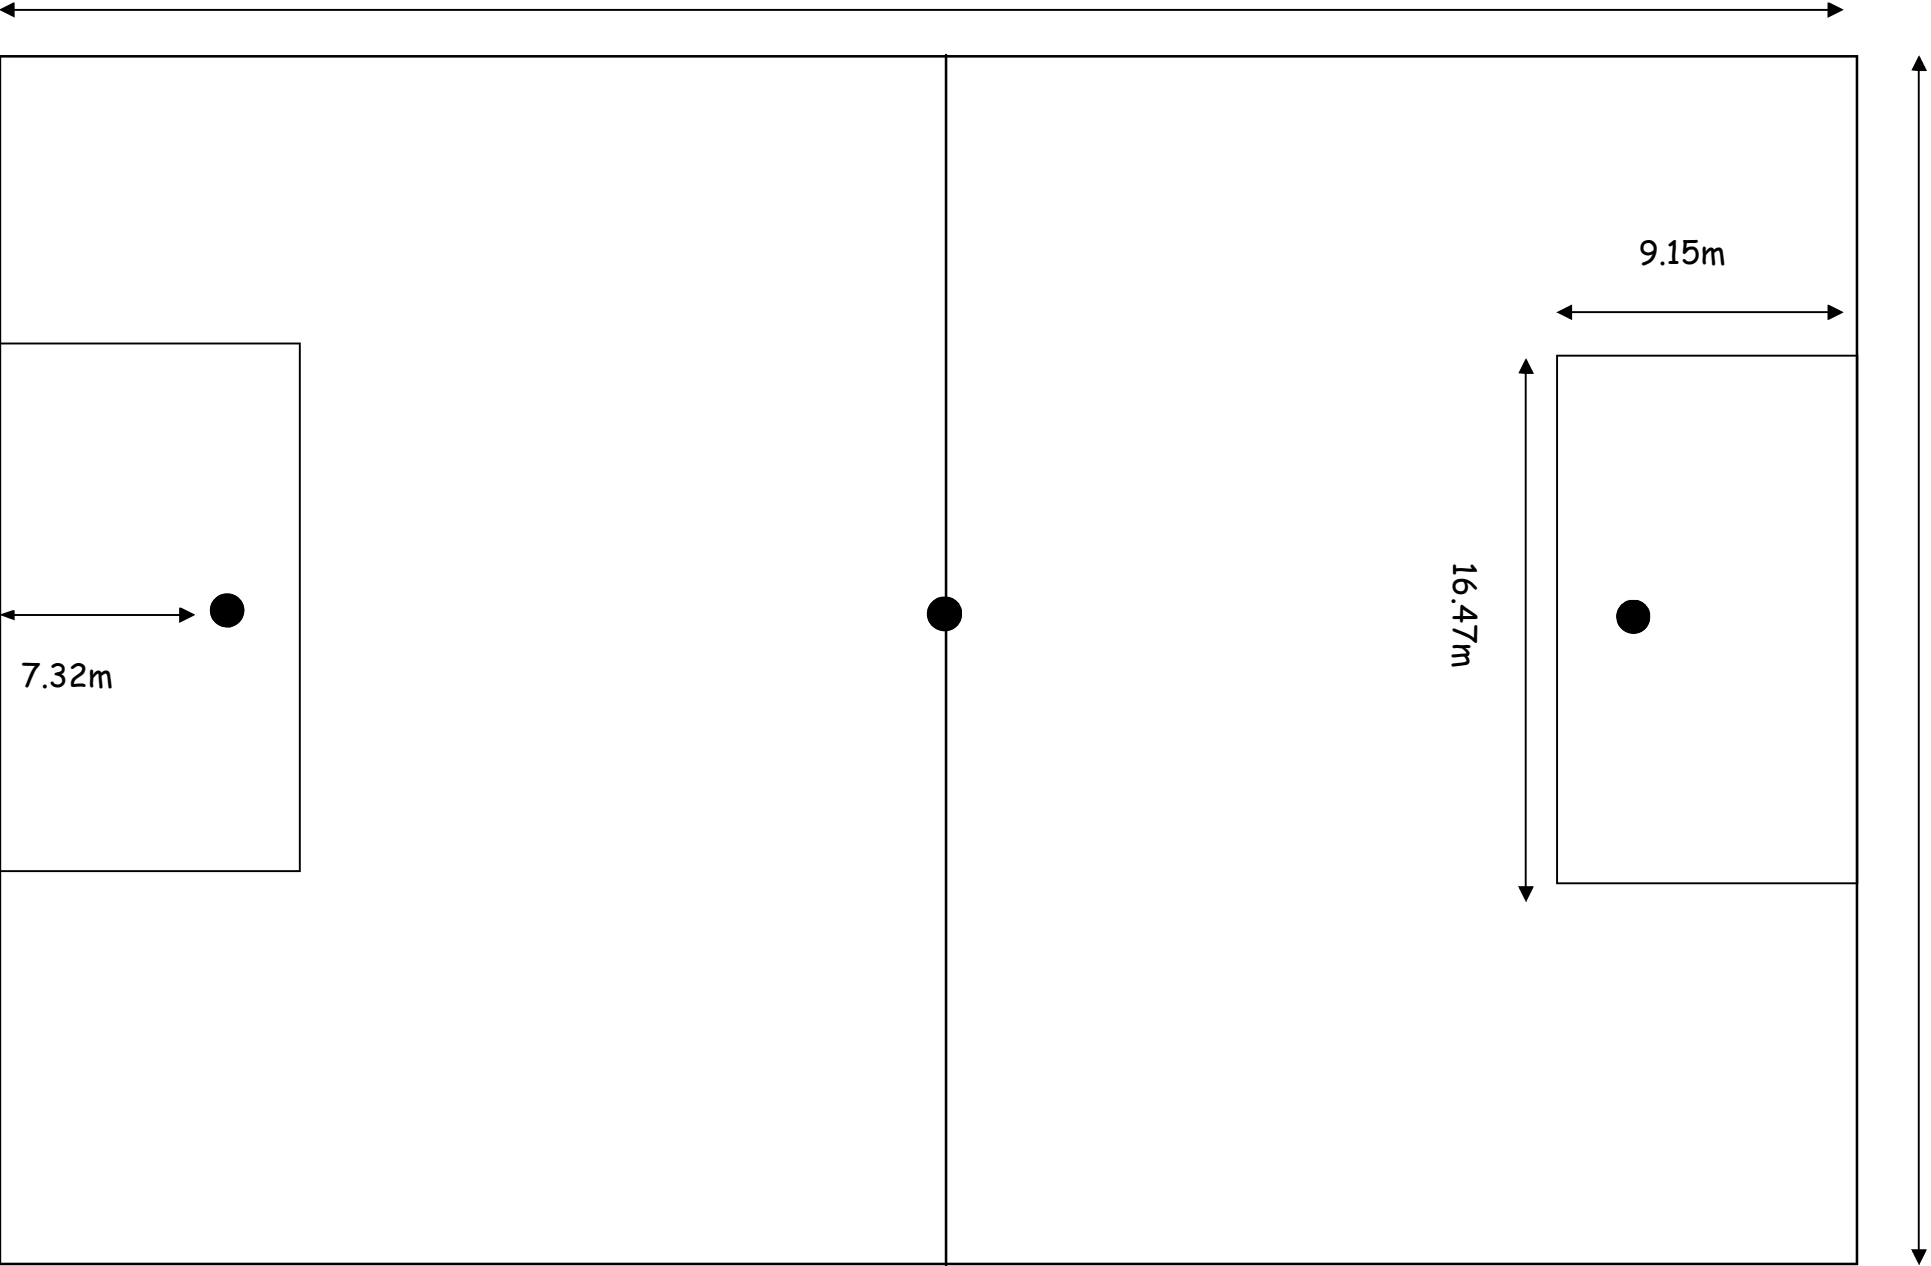

minimum length = 45.75m    maximum length = 54.90m

7.32m

9.15m

16.47m

minimum width = 27.45m    maximum width = 36.60m