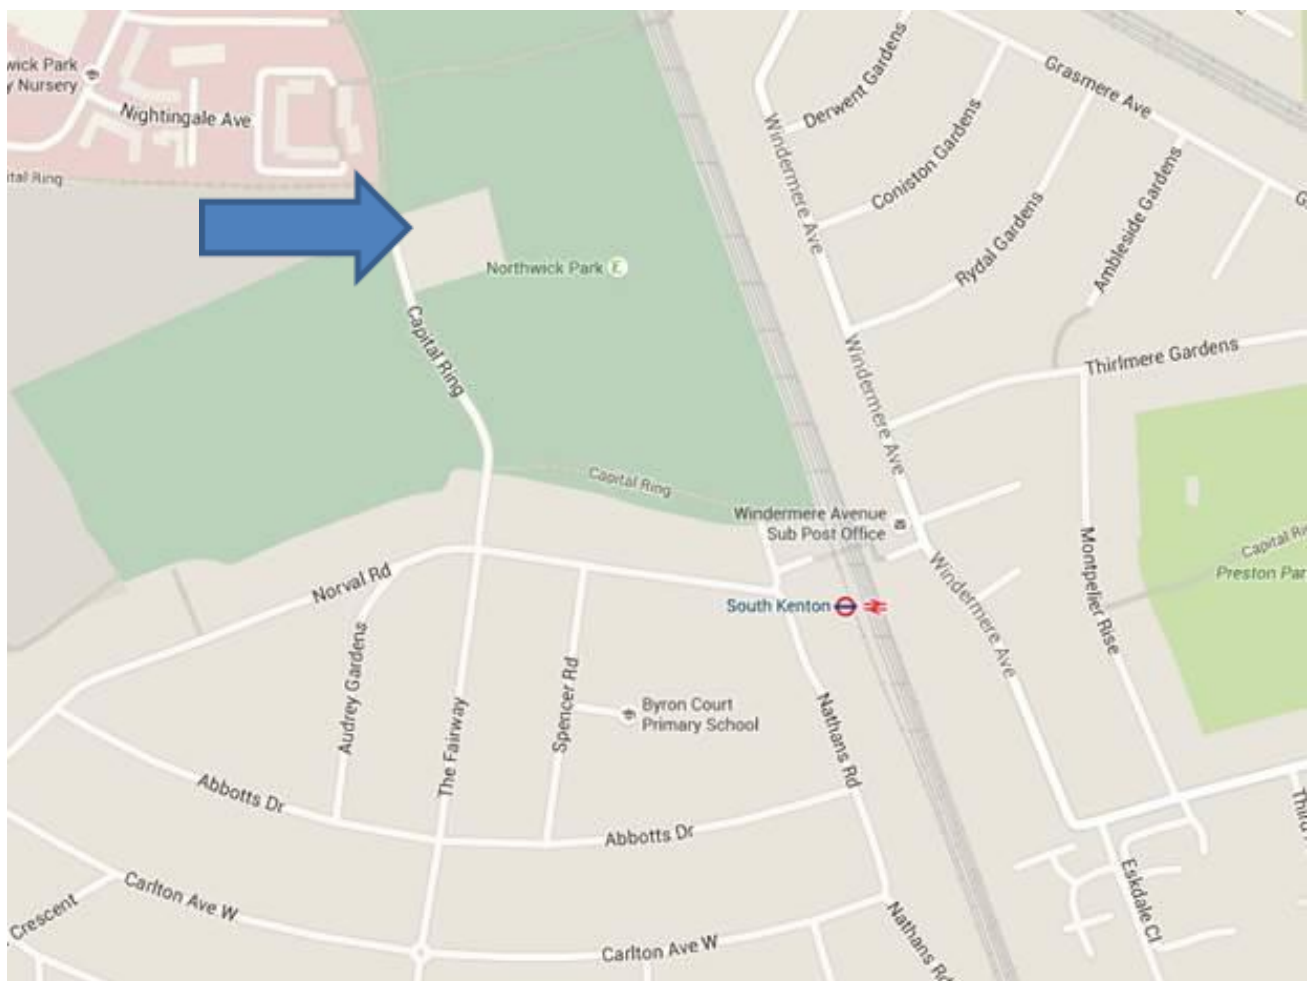

STRESS FREE PARKING!

FREE PARKING A SHORT WALK FROM SCHOOL IN NORTHWICK PARK

Dear Parents,

To avoid congestion in our surrounding roads and the stress of finding a space to park, we would like to remind you that you can **park for free-up to 3 hours in the Northwick Park car park**. (Please see map below). From there it's **just a 5 minute walk** to the school. This is a far better alternative to parking on the busy residential roads.

School Staff will be in the car park on TUESDAY MORNING 26th JANUARY to help you register your car so that any future parking will be quick and efficient.

You can also:

1. **By phone: Dial 020 3046 0010; quote your number plate and the location number: 5096**
2. **Register here for free parking:**
<https://myringgo.co.uk/park>