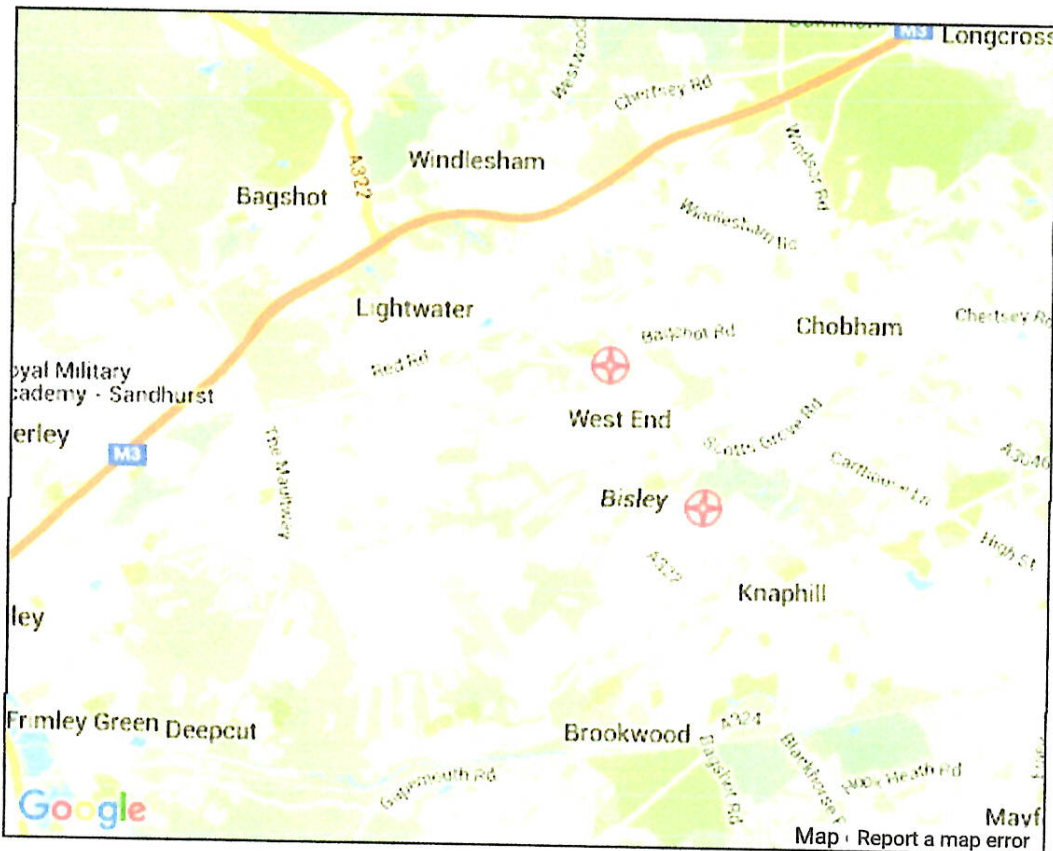

A Christian presence in every community

Bisley, St. John the Baptist and West End, Holy Trinity

Churches in our Parish

Bisley: St John the Baptist (/bisley-st-john-the-baptist/)

West End, Chobham: Holy Trinity (/west-end-chobham-holy-trinity/)

11/30/2015

Bisley, St. John the Baptist and West End, Holy Trinity

A Church Near You : Copyright © 2008.

Bisley & West End. This is in the Diocese of Guildford.

Latest data available for parish boundaries: October 2014. *Boundary data from the Church Commissioners for England.* 17/106
Digital Mapping Solutions from Dotted Eyes. © Crown Copyright 2005. All rights reserved. Licence number 100019918