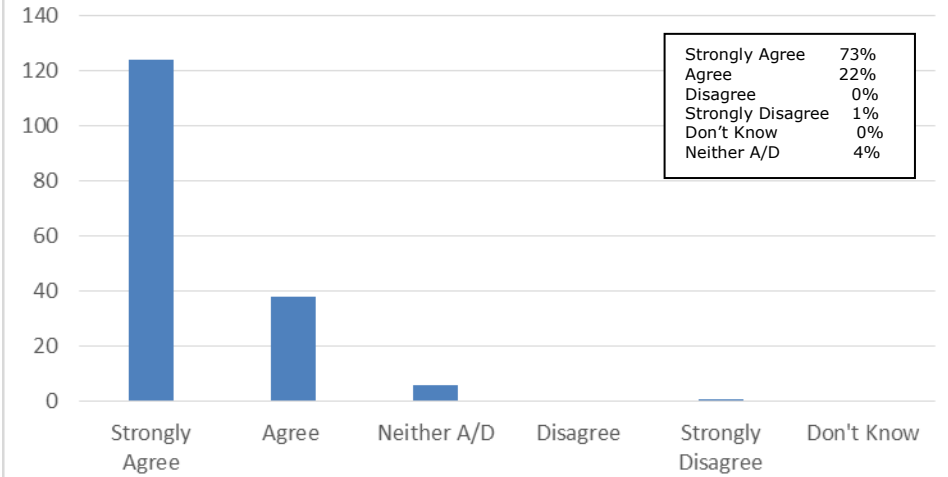

My child is well looked after at Boxgrove

My child is taught well at Boxgrove

My child receives appropriate homework for their age

Boxgrove makes sure its pupils are well behaved

Boxgrove deals effectively with bullying

Boxgrove is well led and managed

The school responds well to any concerns that I have

I receive valuable information from the school about my child's progress