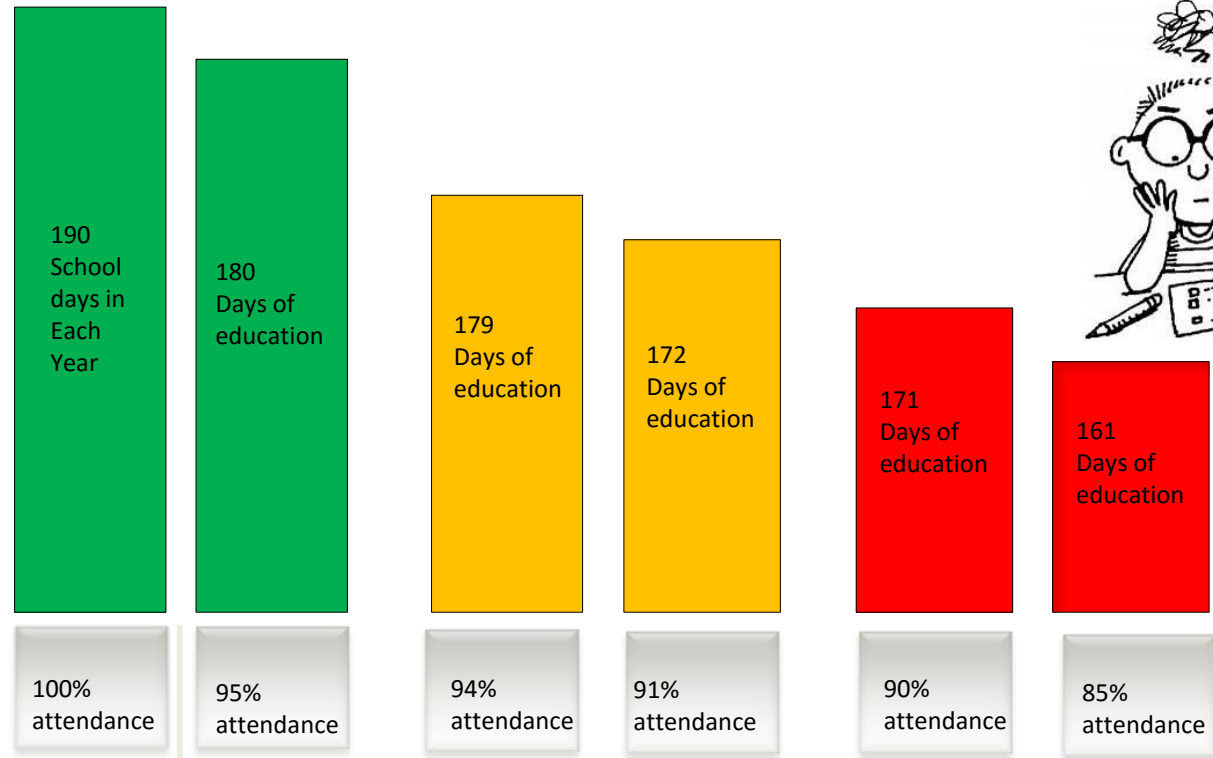

Good Attendance Means

being in school at least 95% of the time (between 180 & 190 days)

If you are worried about your child's attendance please talk to school about it or alternatively seek advice and support from your local Multi Agency Team via Call Derbyshire On:

01629 533190

175 non school days per academic year
for family time, visits, holidays and shopping

190 school days per academic year

Best chance of success

Cause for concern
Less chance of success

Serious cause for concern
Persistent absence
Unlikely to fulfil academic potential