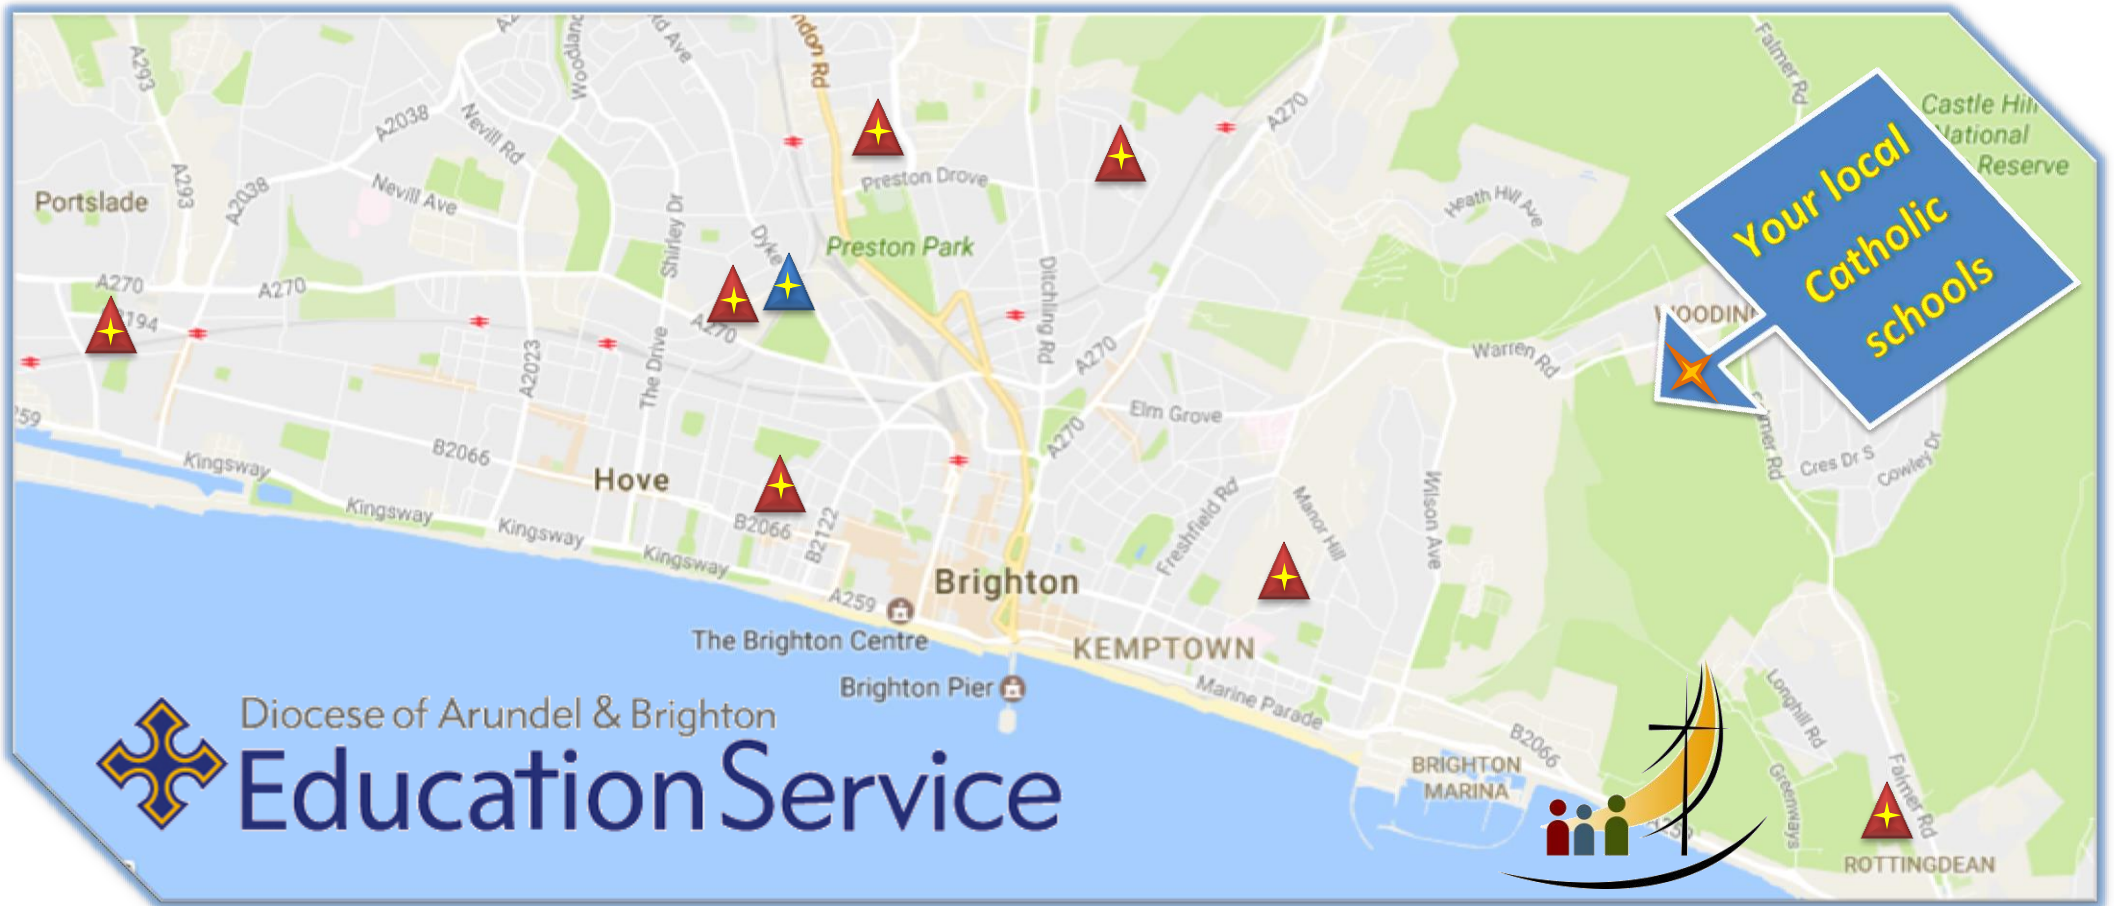

Excellent schools working in partnership and striving for high quality

Catholic Education

**Rich in diversity
Brought together in
GOD'S LOVE**

Nurturing individuals to lead fulfilling and purposeful lives following the Gospel Values for the good of all