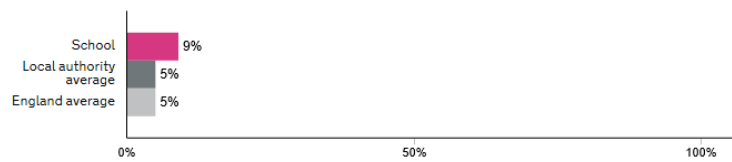

Percentage of pupils achieving a higher standard in reading, writing and maths

[Show more info](#)