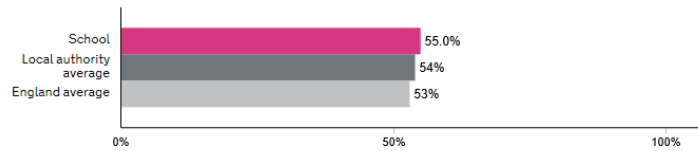

2016 Key Stage 2 SATs data.

This is the first set of results under the new SAT system. Cohort size 11.

Percentage of pupils meeting the expected standard in reading, writing and maths

[Show more info](#)