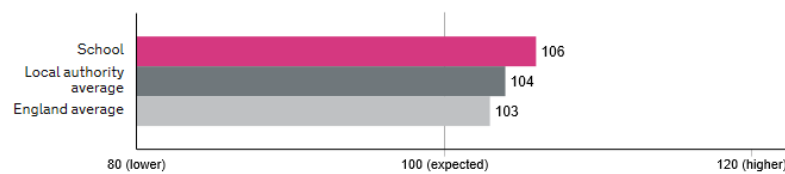

Percentage of pupils achieving a higher standard in reading, writing and maths

[Show more info](#)

Subject	Reading	Writing	GPS	Mathematics
% at expected standard	73%	82%	82%	64%

Average score in reading

This score shows how well pupils performed in the [key stage 2](#) reading test.

[Show more info](#)

Average score in maths

This score shows how well pupils performed in the [key stage 2](#) maths test.

[▶ Show more info](#)