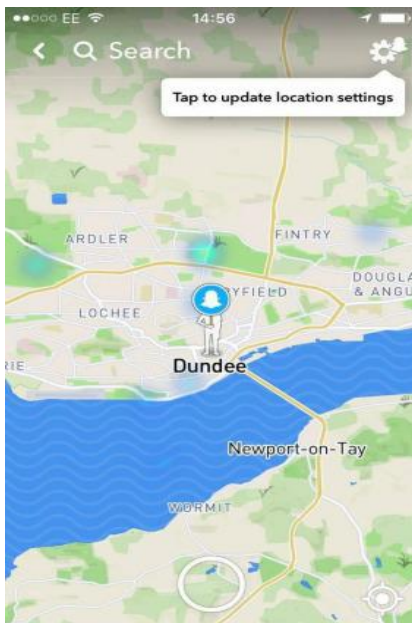

## Social media news - update to Snapchat

A recent update to the Snapchat app is a feature called Snap Map. This feature allows Snapchatters to see in real time, the location of their friends and what other people are doing all over the world.

We understand that this feature is automatically enabled unless you disable it and it means that anyone you are linked to on Snapchat can locate exactly where you are, which building you are in and your exact whereabouts within the building.

### How to select different options for privacy when using Snap Map.

To access Snap Map you pinch on your Snapchat camera home screen while it is in 'selfie' orientation.

Click on the settings icon (the cog) and tick the option 'Ghost Mode'.

**Ghost Mode** means you are the only person who will see your location on the map, whilst still being able to view where friends are.

**My Friends** means all your friends can see your location.

The **Select Friends** option allows you to look through your friends list and decide who you want to share their locations with.