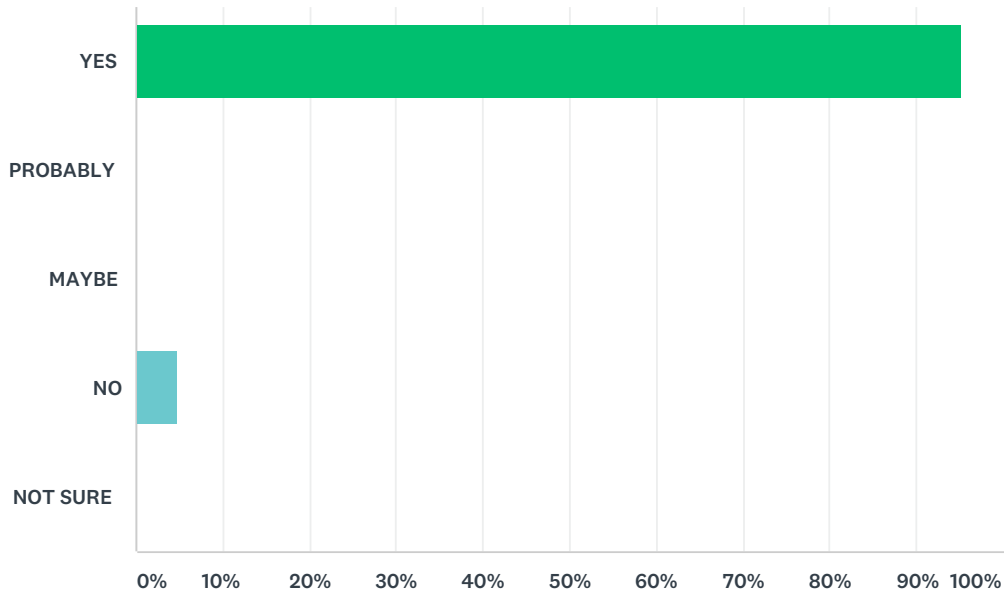

Q1 Do you agree that our small class sizes have a positive impact on your child's education?

Answered: 22 Skipped: 0

ANSWER CHOICES	RESPONSES
YES	90.91% 20
MAYBE	9.09% 2
NO	0.00% 0
NOT SURE	0.00% 0
TOTAL	22

Q2 Do you feel that the class teacher and other staff know your child well?

Answered: 22 Skipped: 0

ANSWER CHOICES	PERCENTAGE	RESPONSES
YES	95.45%	21
PROBABLY	0.00%	0
MAYBE	0.00%	0
NO	4.55%	1
NOT SURE	0.00%	0
TOTAL		22

Q3 With reference to the answer above Q2, do you believe that the small classes are help us in knowing your child?

Answered: 21 Skipped: 1

ANSWER CHOICES	RESPONSES	
YES	95.24%	20
PROBABLY	0.00%	0
MAYBE	0.00%	0
NO	4.76%	1
NOT SURE	0.00%	0
TOTAL		21