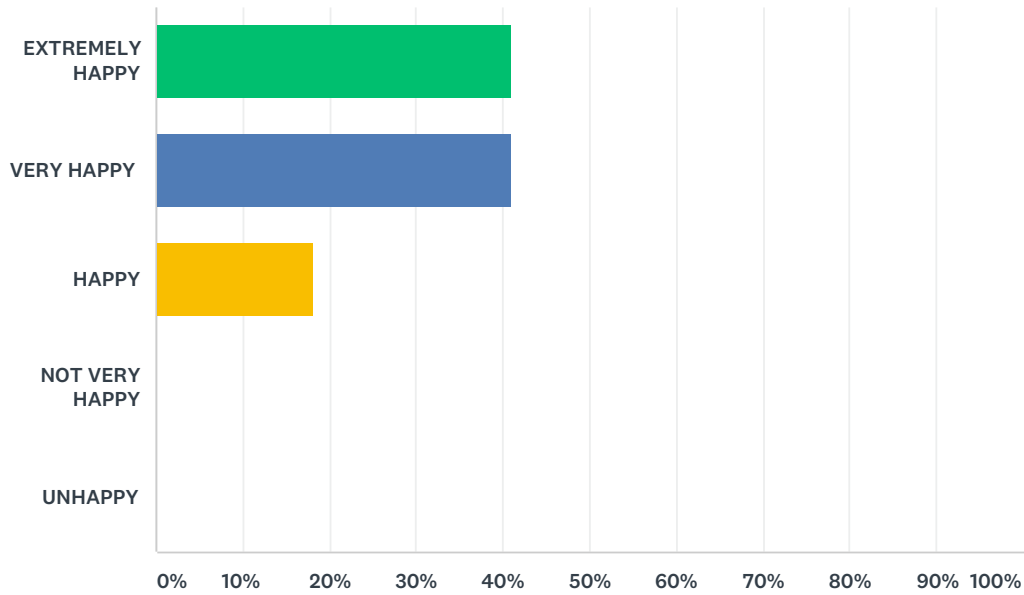

Q3 With reference to the answer above Q2, do you believe that the small classes are help us in knowing your child?

Answered: 21 Skipped: 1

ANSWER CHOICES	RESPONSES	
YES	95.24%	20
PROBABLY	0.00%	0
MAYBE	0.00%	0
NO	4.76%	1
NOT SURE	0.00%	0
TOTAL		21

Q4 Do you think your child feels happy and safe in school?

Answered: 22 Skipped: 0

ANSWER CHOICES	RESPONSES	
EXTREMELY HAPPY	40.91%	9
VERY HAPPY	40.91%	9
HAPPY	18.18%	4
NOT VERY HAPPY	0.00%	0
UNHAPPY	0.00%	0
TOTAL		22