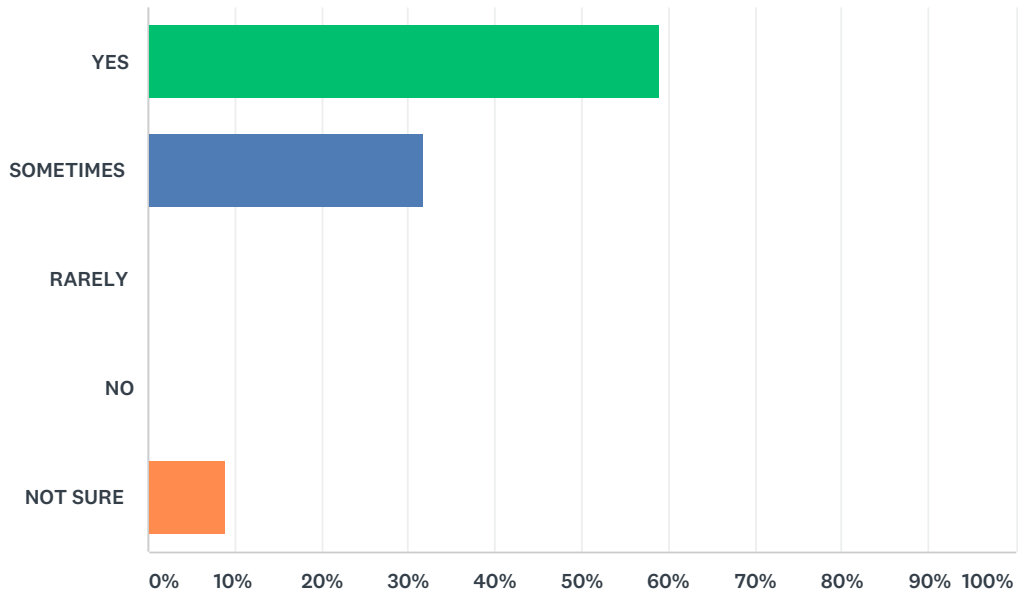

Q5 Do you think your child will ask for help from adults in school?

Answered: 22 Skipped: 0

ANSWER CHOICES	RESPONSES	
YES	59.09%	13
SOMETIMES	31.82%	7
RARELY	0.00%	0
NO	0.00%	0
NOT SURE	9.09%	2
TOTAL		22