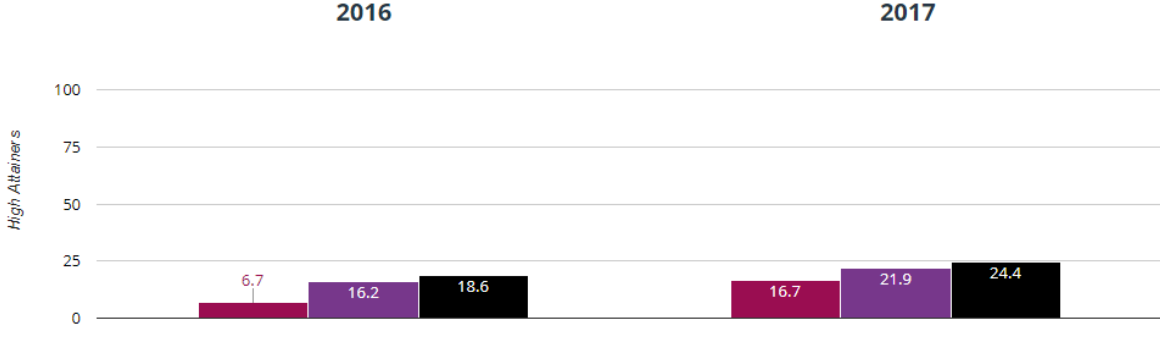

### Reading, Writing, Maths and Science - attaining EXS

70.6 in 2017

13.5 points rise since 2016

- Hawthorn Church of England Primary School
- Leeds (225)
- National (16286)

**Reading**

**16.7% in 2017**  
**10% points rise since 2016**