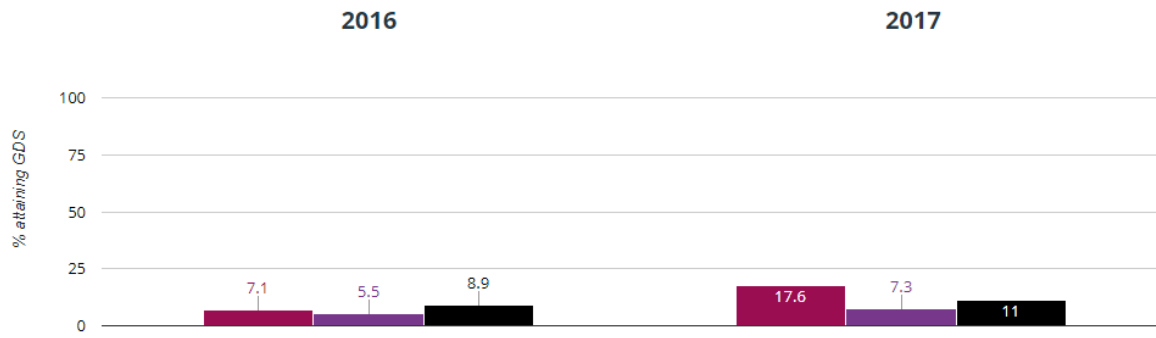

RWM - attaining GDS

17.6% in 2017

10.5% points rise since 2016

- Hawthorn Church of England Primary School
- Leeds (225)
- National (16286)