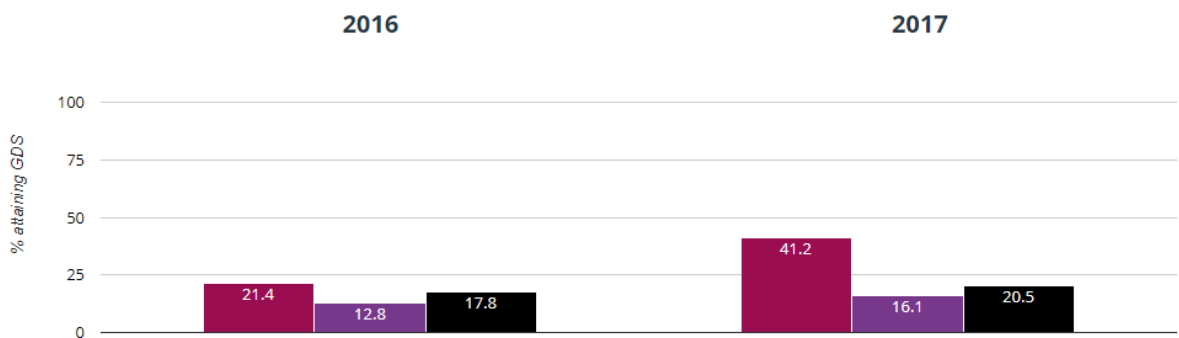

+ Maths - attaining GDS

41.2% in 2017

19.8% points rise since 2016

- Hawksworth Church of England Primary School
- Leeds (225)
- National (16286)