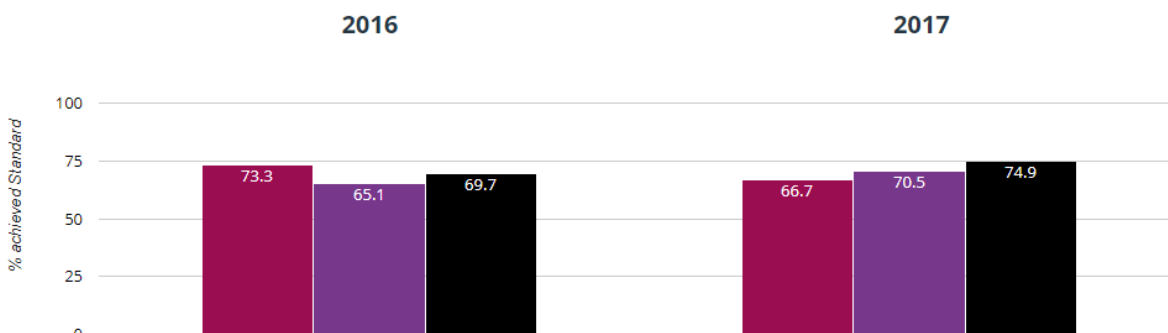

## ✎ Writing

8.3% in 2017

8.3% points rise since 2016

## + Maths - average scaled score

102 in 2017

0 change from 2016

## + Maths - achieved standard

66.7% in 2017

6.6% points drop since 2016