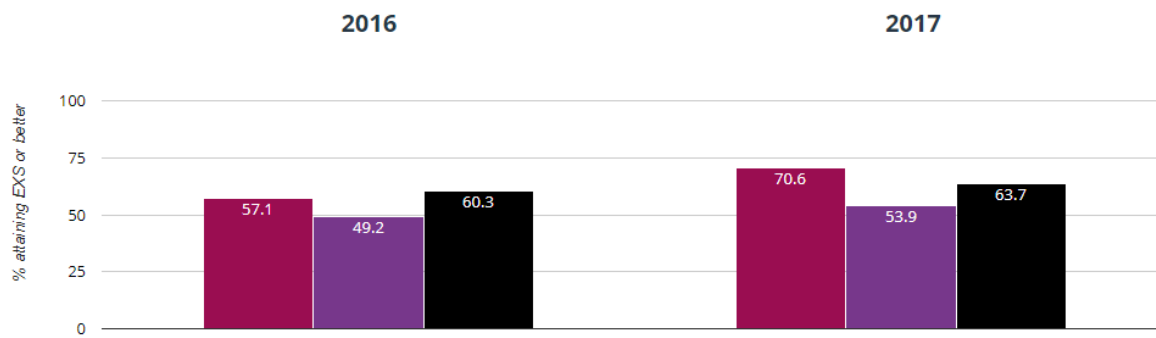

### 🌿 Science - attaining EXS

100% in 2017

0% change from 2016

- Hawksworth Church of England Primary School
- Leeds (225)
- National (16286)

### RWM - attaining EXS or better

70.6% in 2017

13.5% points rise since 2016

- Hawthorn Church of England Primary School
- Leeds (225)
- National (16286)