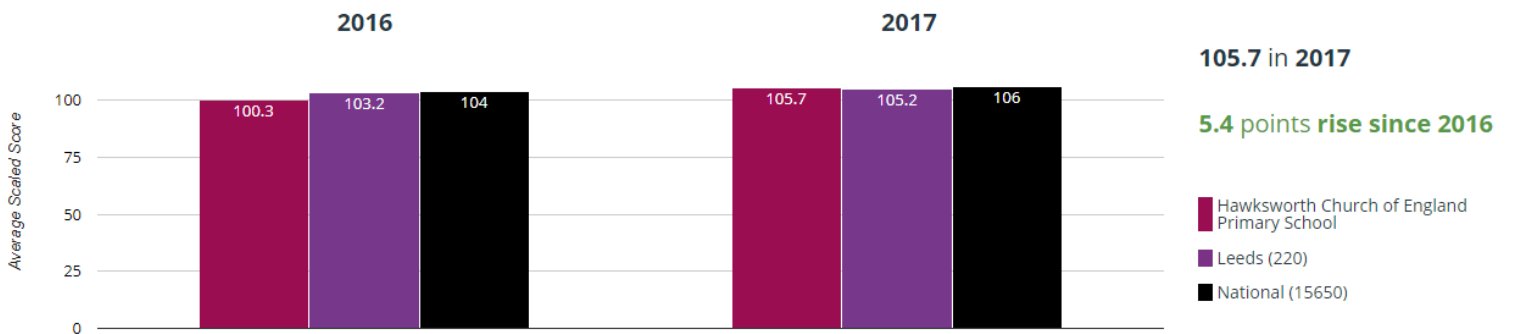

? GPS - average scaled score