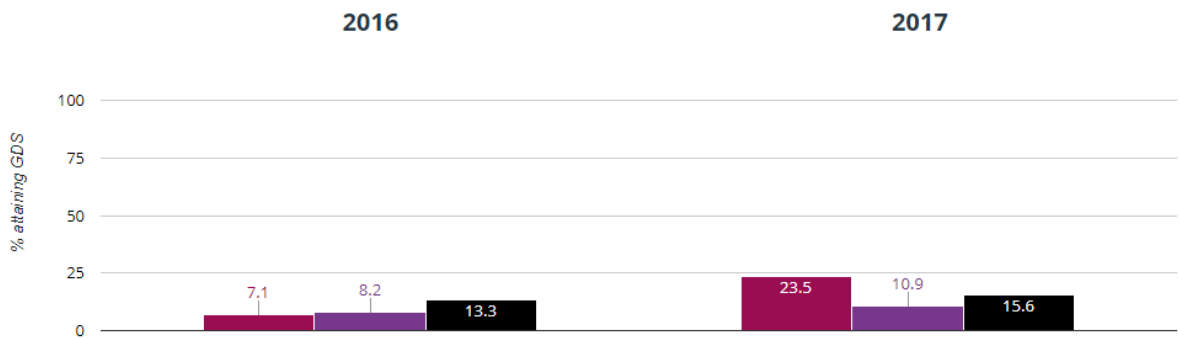

✍ Writing - attaining GDS

23.5% in 2017

16.4% points rise since 2016

- Hawksworth Church of England Primary School
- Leeds (225)
- National (16286)