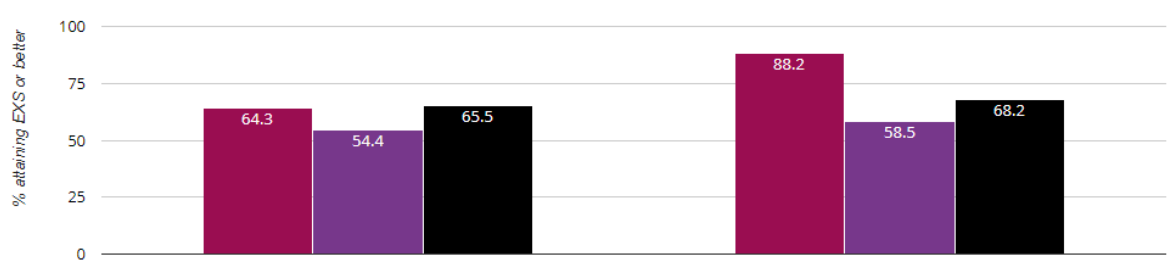

88.2% in 2017
23.9% points rise since 2016

Hawthorn Church of England Primary School
Leeds (225)
National (16286)