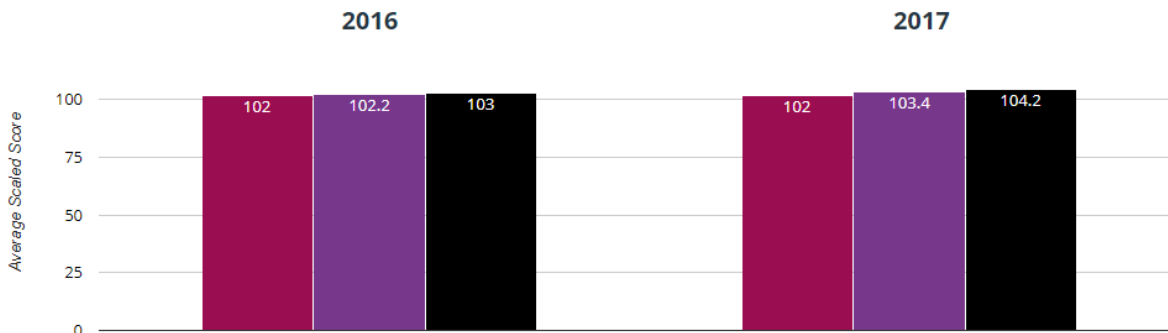

+ Maths - average scaled score

102 in 2017

0 change from 2016