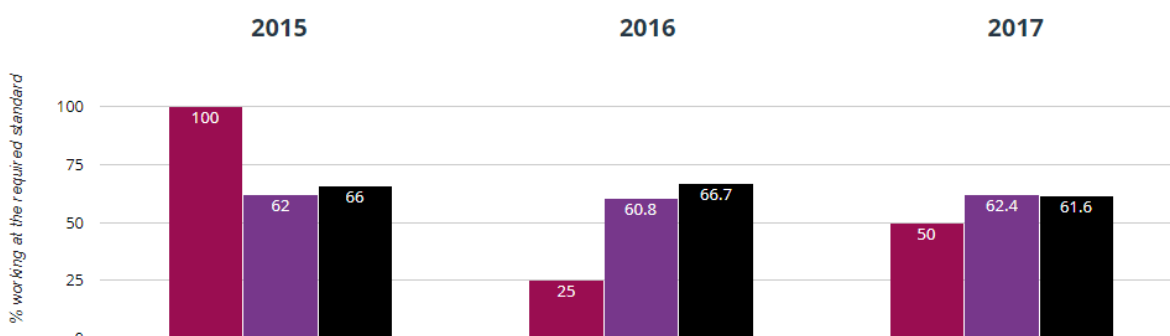

👤 Year 2: Working At

50% in 2017
25% points rise since 2016
50% points drop since 2015

Hawksworth Church of England Primary School
Leeds (216)
National (15445)