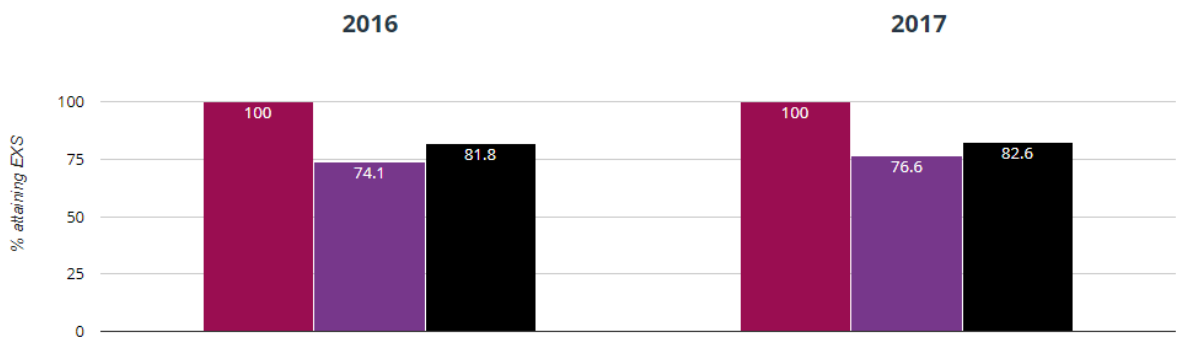

🌿 Science - attaining EXS

100% in 2017

0% change from 2016

- Hawksworth Church of England Primary School
- Leeds (225)
- National (16286)