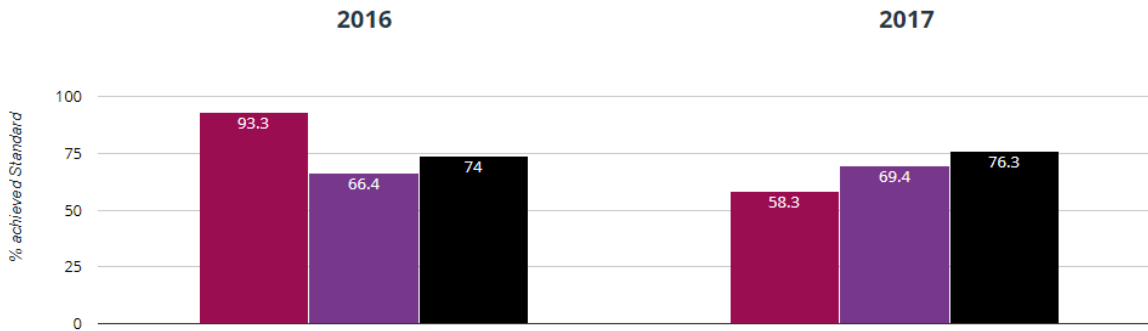

✎ Writing - achieved standard

58.3% in 2017

35% points drop since 2016