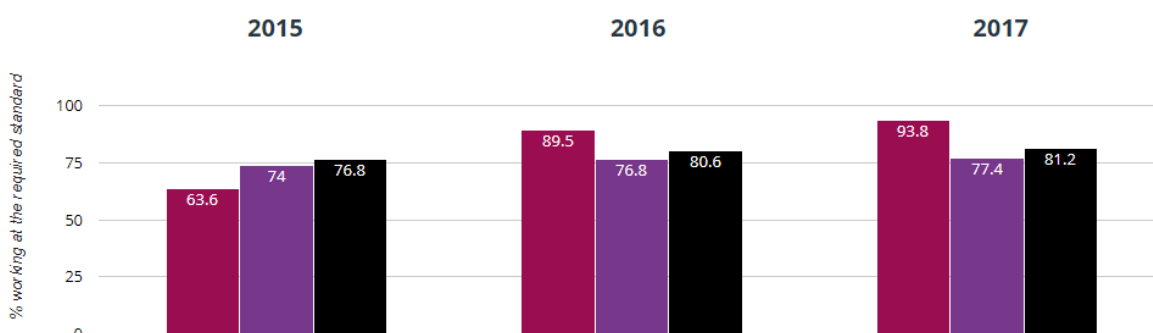

👤 Year 1: Working At

93.8% in 2017
4.3% points rise since 2016
30.2% points rise since 2015

Hawksworth Church of England Primary School
Leeds (228)
National (16225)