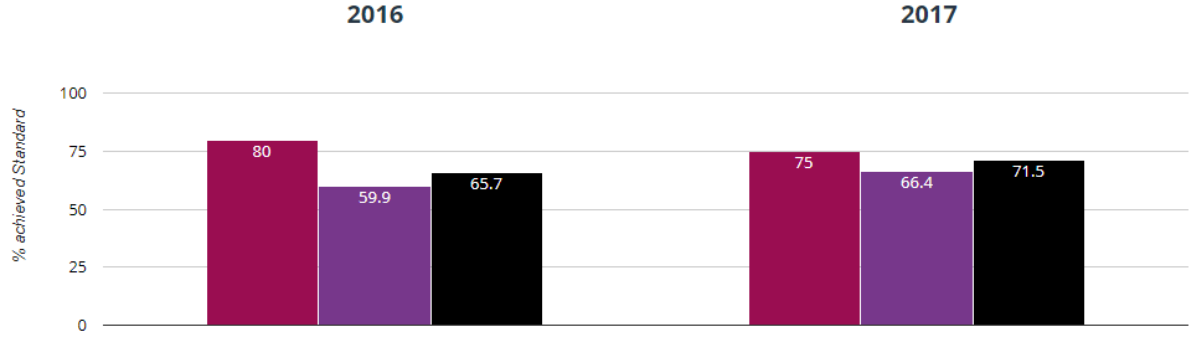

Reading - achieved standard

75% in 2017
5% points drop since 2016

Hawsworth Church of England Primary School
Leeds (220)
National (15650)