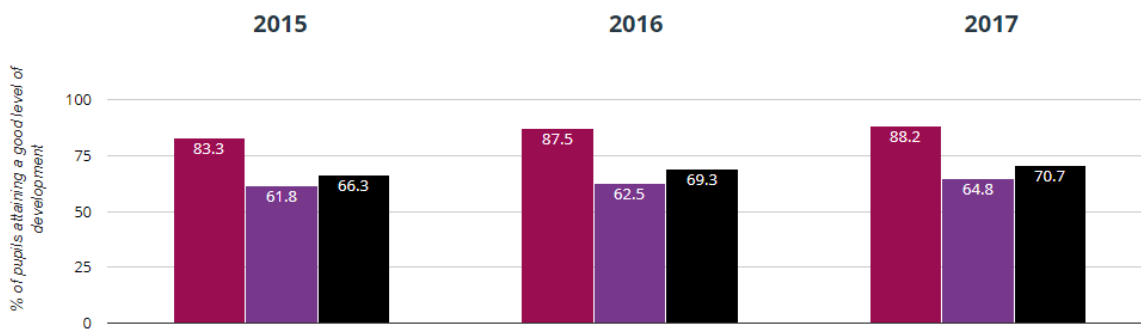

### ★ Good Level Of Development

**88.2% in 2017**  
**0.7% points rise since 2016**  
**4.9% points rise since 2015**

Hawksworth Church of England Primary School  
 Leeds (236)  
 National (17551)

### 📊 Average Total Points Score

**39.1 in 2017**  
**0.7 points rise since 2016**  
**5 points drop since 2015**

Hawksworth Church of England Primary School  
 Leeds (236)  
 National (17551)