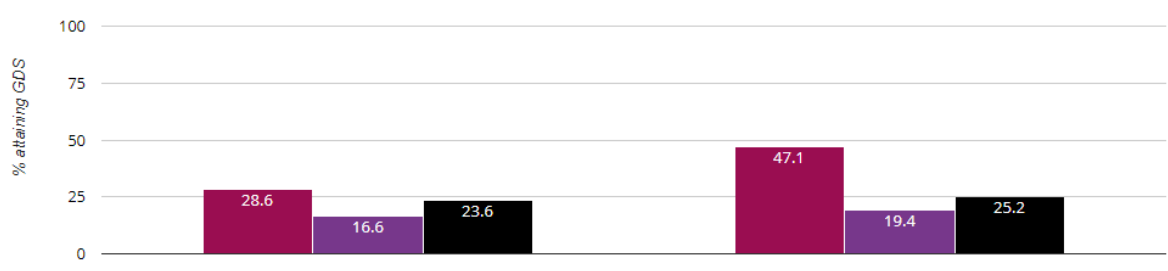

2016 2017

**88.2% in 2017**  
**23.9% points rise since 2016**

Hawthorn Church of England Primary School  
 Leeds (225)  
 National (16286)

**Reading - attaining GDS**

2016 2017

**47.1% in 2017**  
**18.5% points rise since 2016**