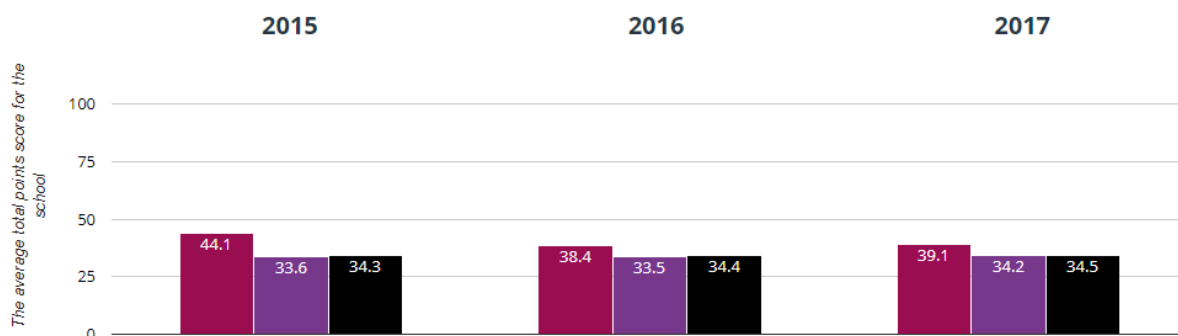

### ★ Good Level Of Development

**88.2% in 2017**  
**0.7% points rise since 2016**  
**4.9% points rise since 2015**

Hawksworth Church of England Primary School  
 Leeds (236)  
 National (17551)

### 📊 Average Total Points Score

**39.1 in 2017**  
**0.7 points rise since 2016**  
**5 points drop since 2015**

Hawksworth Church of England Primary School  
 Leeds (236)  
 National (17551)