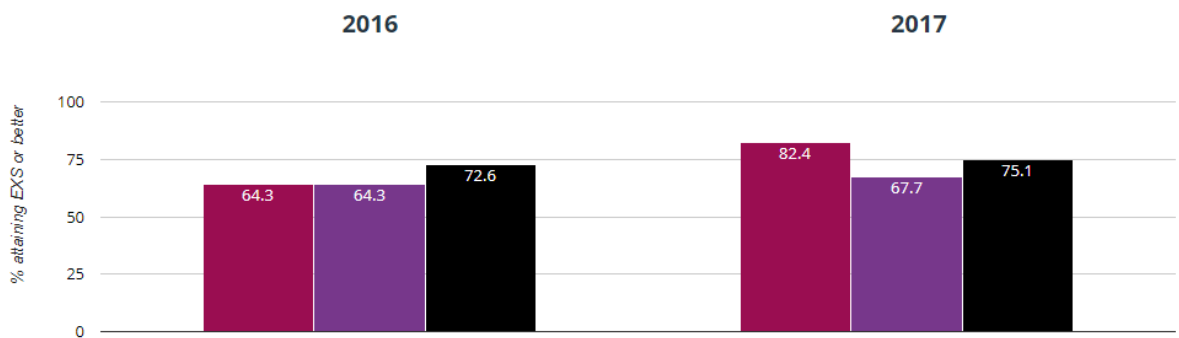

### + Maths - attaining GDS

41.2% in 2017

19.8% points rise since 2016

- Hawksworth Church of England Primary School
- Leeds (225)
- National (16286)

### + Maths - attaining EXS or better

82.4% in 2017

18.1% points rise since 2016

- Hawksworth Church of England Primary School
- Leeds (225)
- National (16286)