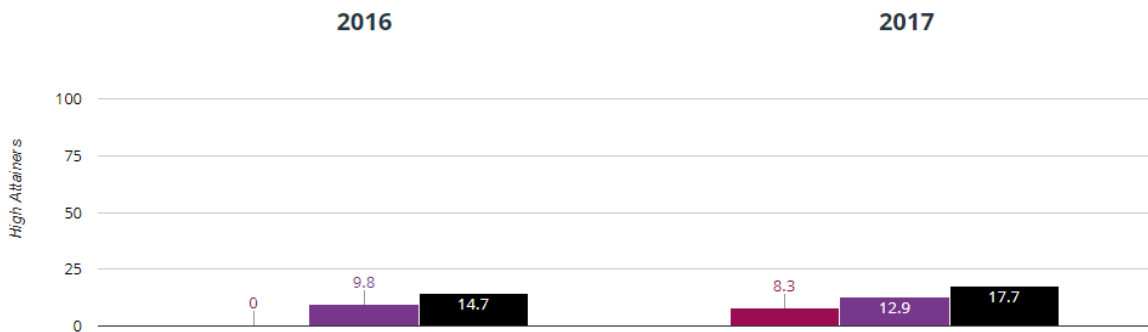

## ✎ Writing - achieved standard

58.3% in 2017

35% points drop since 2016

## ✎ Writing

8.3% in 2017

8.3% points rise since 2016