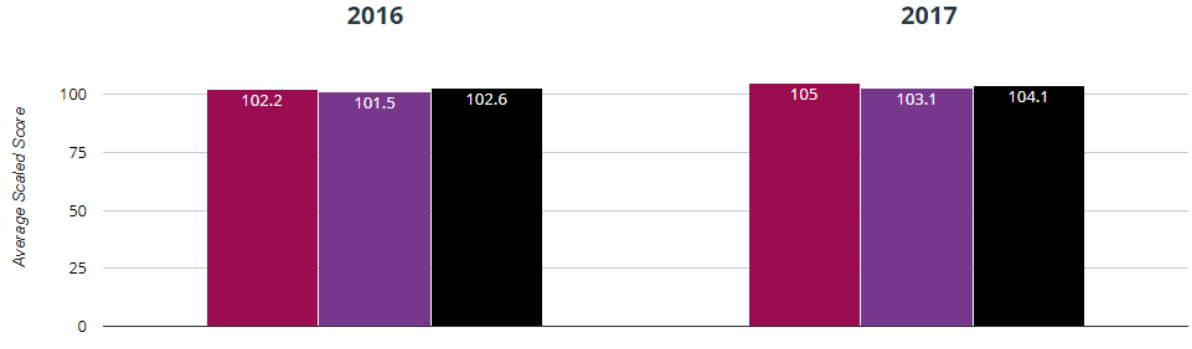

Reading - average scaled score

105 in 2017
2.8 points rise since 2016

Hawsworth Church of England Primary School
Leeds (220)
National (15650)