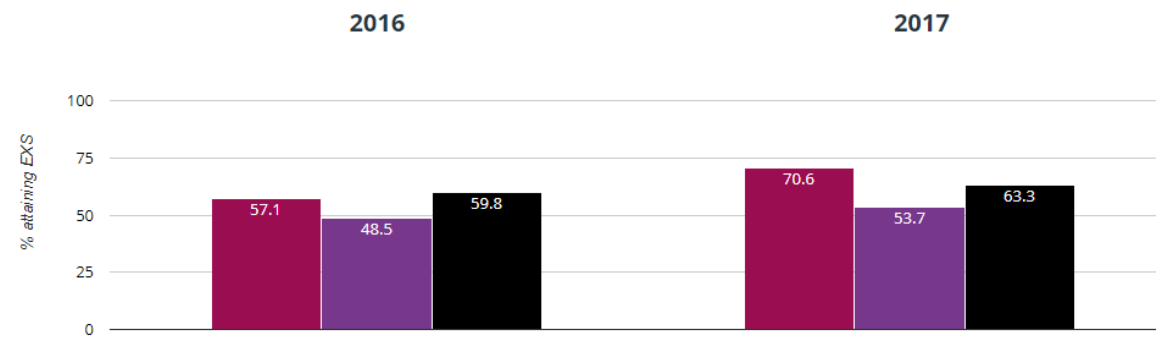

Reading, Writing, Maths and Science - attaining EXS

70.6 in 2017

13.5 points rise since 2016

- Hawthorn Church of England Primary School
- Leeds (225)
- National (16286)