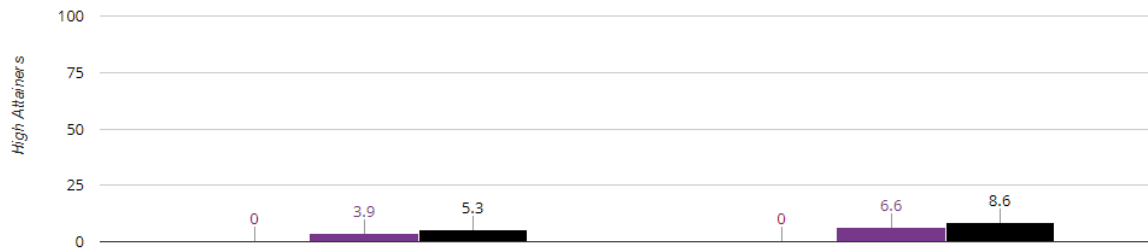

0% in 2017

0% change from 2016

- Hawsworth Church of England Primary School
- Leeds (220)
- National (15650)