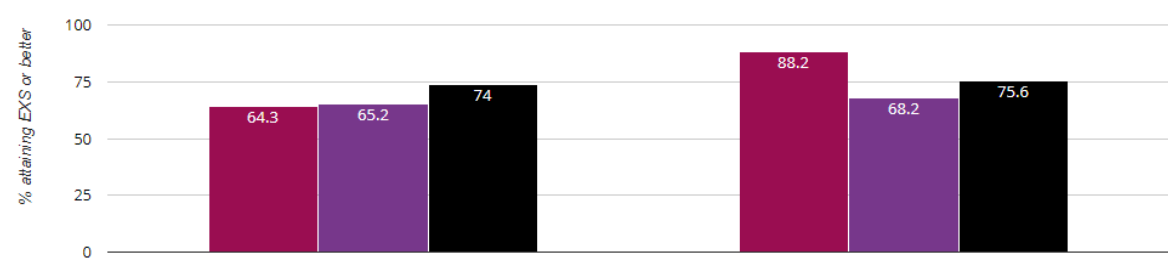

Reading - attaining EXS or better

2016 2017

88.2% in 2017
23.9% points rise since 2016

Hawthorn Church of England Primary School
Leeds (225)
National (16286)

Reading - attaining GDS

2016 2017