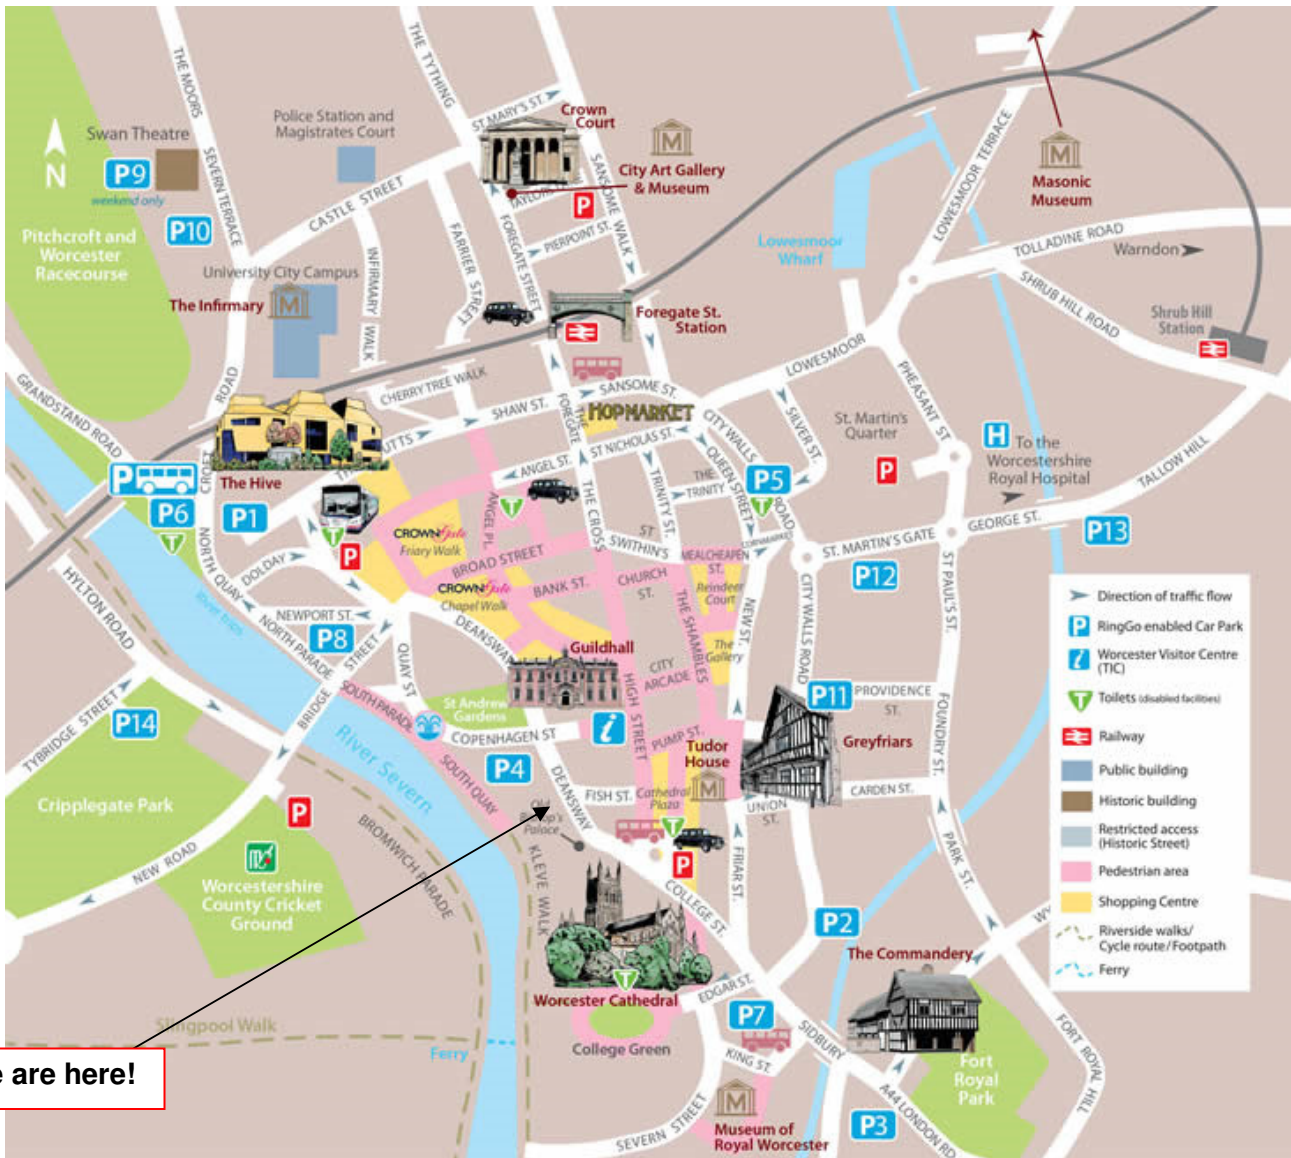

We regret that there is no parking available at the Old Palace.

Please see below for the nearest car parks and railway stations.

We are here!

RingGo™

Pay to park by mobile phone at Worcester City Council car parks with RingGo™.

- Cashless & ticketless
- Get parking text reminders
- Extend your stay wherever you are
- Avoid cutting short your visit

All you need is a mobile phone and a debit card.
 01905 880055
 myringgo.co.uk
 or download the app.

Location	Map code	RingGo code
Cattle Market	P1	7796
Clare Street	P2	7792
Commandery Road	P3	7791
Copenhagen Street	P4	7799
Cornmarket	P5	7798
Croft Road	P6	17786
King Street	P7	7795

Location	Map code	RingGo code
Newport Street	P8	7794
Pitchcroft	P10	17789
Providence Street	P11	7797
St Martins Gate	P12	7793
Tallow Hill	P13	17788
Tybridge Street	P14	7787