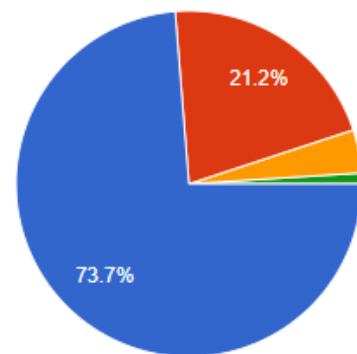

My child feels safe at Brooke Primary School

99 responses

- Strongly agree
- Agree
- Disagree
- Strongly disagree
- Don't know