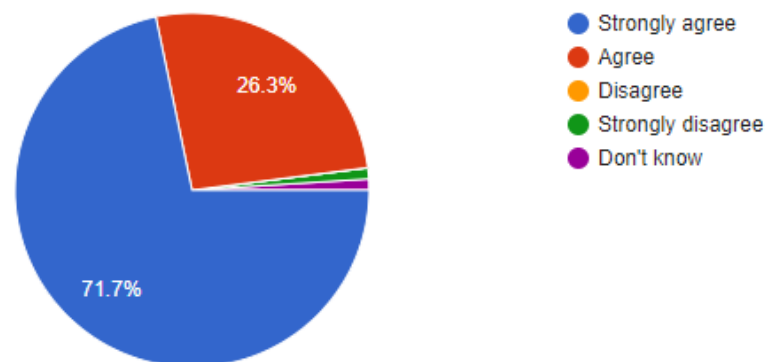

My child feels safe at Brooke Primary School

99 responses

- Strongly agree
- Agree
- Disagree
- Strongly disagree
- Don't know

My child makes good progress at Brooke Primary School

99 responses

My child is well looked after at Brooke Primary School

99 responses

My child is taught well at Brooke Primary School

99 responses

My child receives appropriate homework for their age

99 responses

Brooke Primary School ensures its pupils are well behaved

99 responses