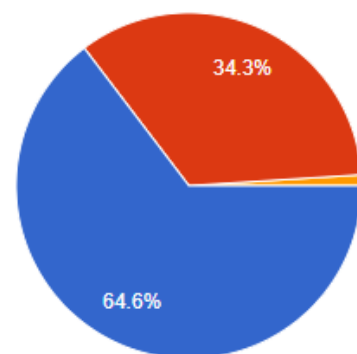

Brooke Primary School - Parent &
Carer Survey November 2017 -
Responses

BROOKE
Primary School

My child is happy at Brooke Primary School

99 responses

- Strongly agree
- Agree
- Disagree
- Strongly disagree
- Don't know

My child feels safe at Brooke Primary School

99 responses

- Strongly agree
- Agree
- Disagree
- Strongly disagree
- Don't know

My child makes good progress at Brooke Primary School

99 responses

My child is well looked after at Brooke Primary School