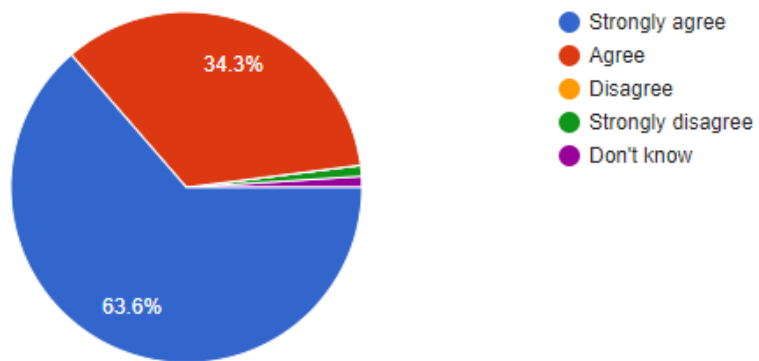

My child feels safe at Brooke Primary School

99 responses

- Strongly agree
- Agree
- Disagree
- Strongly disagree
- Don't know

My child makes good progress at Brooke Primary School

99 responses

My child is well looked after at Brooke Primary School

99 responses

My child is taught well at Brooke Primary School

99 responses

My child receives appropriate homework for their age

99 responses

Brooke Primary School ensures its pupils are well behaved

99 responses