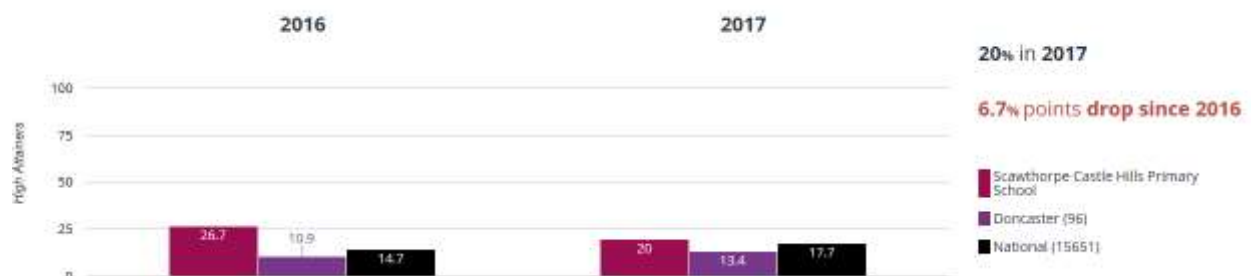

RWM - attaining EXS or better

RWM - attaining GDS

Reading, Writing, Maths and Science - attaining EXS

Key Stage 2

Reading

Reading - average scaled score

Writing

Writing - achieved standard

Maths - average scaled score

Maths - achieved standard

Maths

GPS - average scaled score

GPS - achieved standard

GPS

RWM - achieved standard

RWM