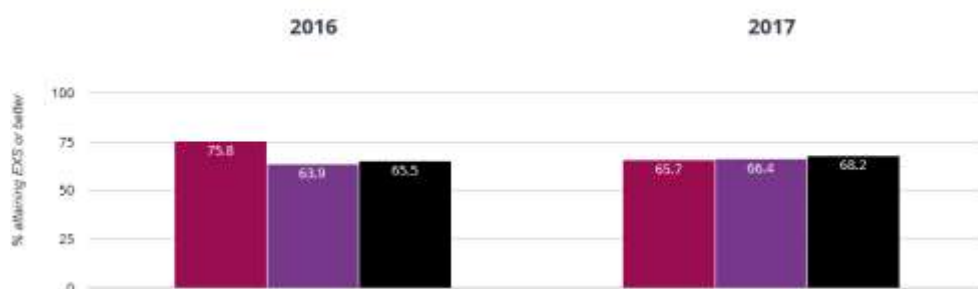

Reading - attaining EXS or better

71.4% in 2017

4.4% points drop since 2016

Scawthorpe Castle Hills Primary School
 Doncaster (98)
 National (16286)

Reading - attaining GDS

40% in 2017

14.5% points drop since 2016

Scawthorpe Castle Hills Primary School
 Doncaster (98)
 National (16286)

Writing - attaining EXS or better

65.7% in 2017

10.1% points drop since 2016

Scawthorpe Castle Hills Primary School
 Doncaster (98)
 National (16286)