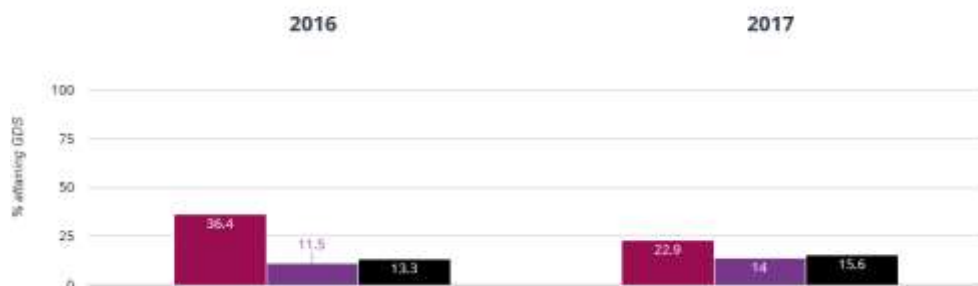

Scawthorpe Castle Hills Primary School
 Doncaster (98)
 National (16286)

Writing - attaining EXS or better

65.7% in 2017

10.1% points drop since 2016

Scawthorpe Castle Hills Primary School
 Doncaster (98)
 National (16286)

Writing - attaining GDS

22.9% in 2017

13.5% points drop since 2016

Scawthorpe Castle Hills Primary School
 Doncaster (98)
 National (16286)

Maths - attaining EXS or better

Maths - attaining GDS

Science - attaining EXS