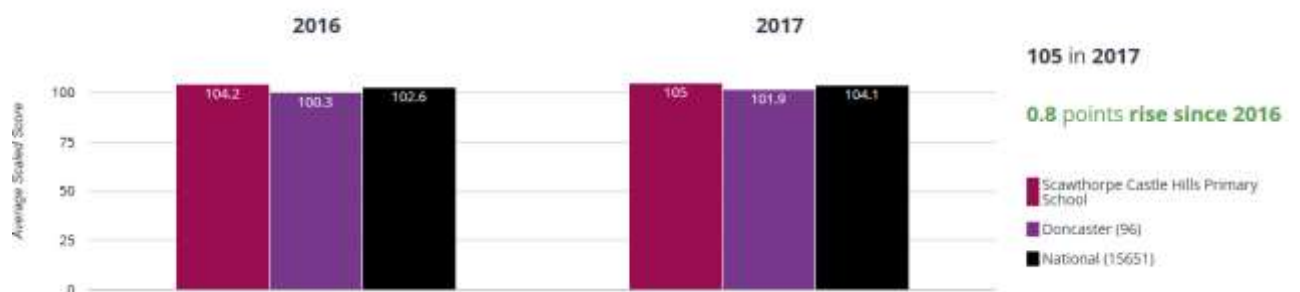

RWM - attaining EXS or better

RWM - attaining GDS

Reading, Writing, Maths and Science - attaining EXS

Key Stage 2

Reading

Reading - average scaled score

Writing

Writing - achieved standard

Maths - average scaled score

Maths - achieved standard

Maths

GPS - average scaled score

GPS - achieved standard

GPS

RWM - achieved standard

RWM