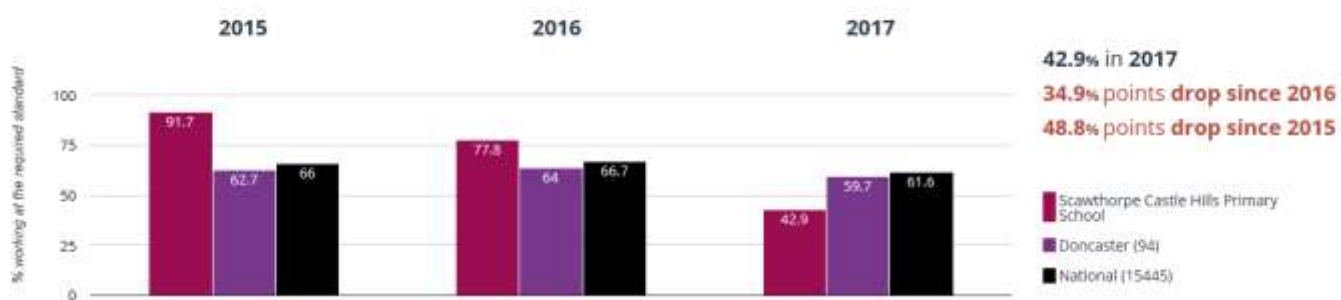

Year 2: Working At