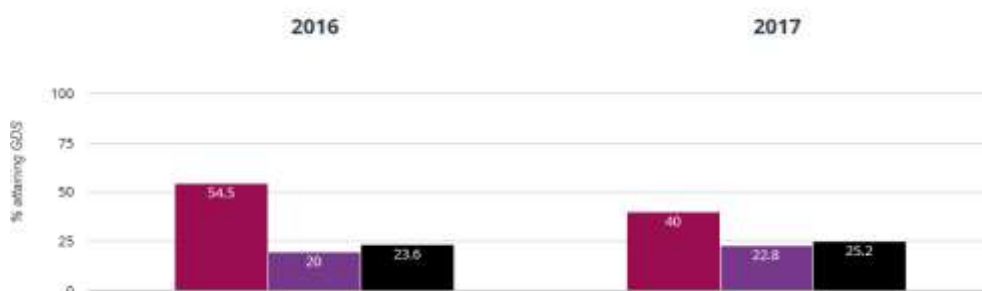

Reading - attaining EXS or better

71.4% in 2017

4.4% points drop since 2016

Scawthorpe Castle Hills Primary School
 Doncaster (98)
 National (16286)

Reading - attaining GDS

40% in 2017

14.5% points drop since 2016

Scawthorpe Castle Hills Primary School
 Doncaster (98)
 National (16286)

Writing - attaining EXS or better

65.7% in 2017

10.1% points drop since 2016

Scawthorpe Castle Hills Primary School
 Doncaster (98)
 National (16286)