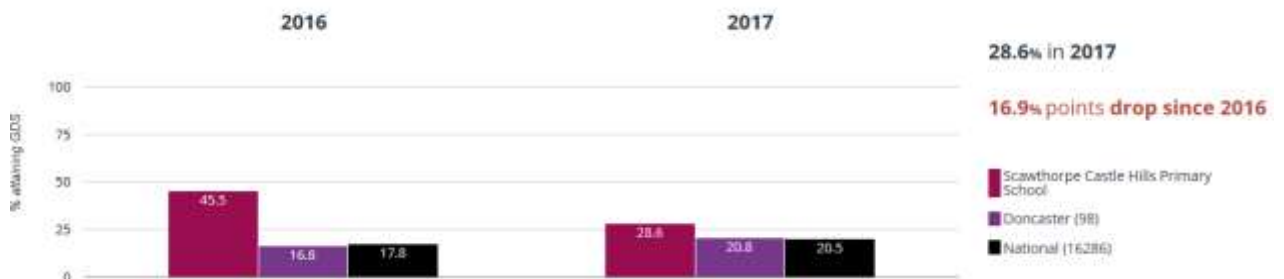

Writing - attaining GDS

22.9% in 2017

13.5% points drop since 2016

Scawthorpe Castle Hills Primary School
 Doncaster (98)
 National (16286)

Maths - attaining EXS or better

Maths - attaining GDS

Science - attaining EXS