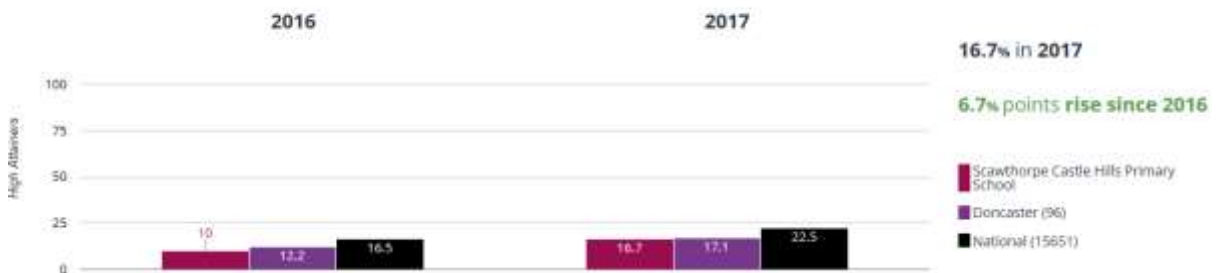

RWM - attaining EXS or better

RWM - attaining GDS

Reading, Writing, Maths and Science - attaining EXS

Key Stage 2

Reading

Reading - average scaled score

Writing

Writing - achieved standard

Maths - average scaled score

Maths - achieved standard

Maths

GPS - average scaled score

GPS - achieved standard

GPS

RWM - achieved standard

RWM