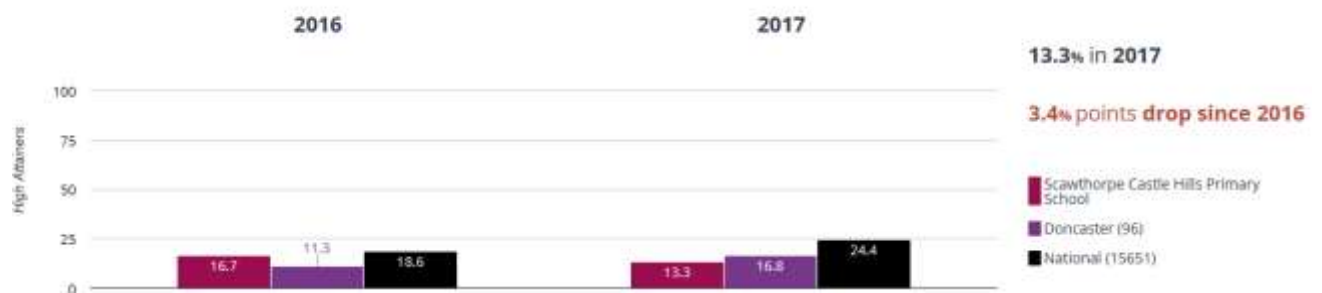

RWM - attaining EXS or better

RWM - attaining GDS

Reading, Writing, Maths and Science - attaining EXS

Key Stage 2

Reading

Reading - average scaled score

Writing

Writing - achieved standard

Maths - average scaled score

Maths - achieved standard

Maths

GPS - average scaled score

GPS - achieved standard

GPS

RWM - achieved standard

RWM