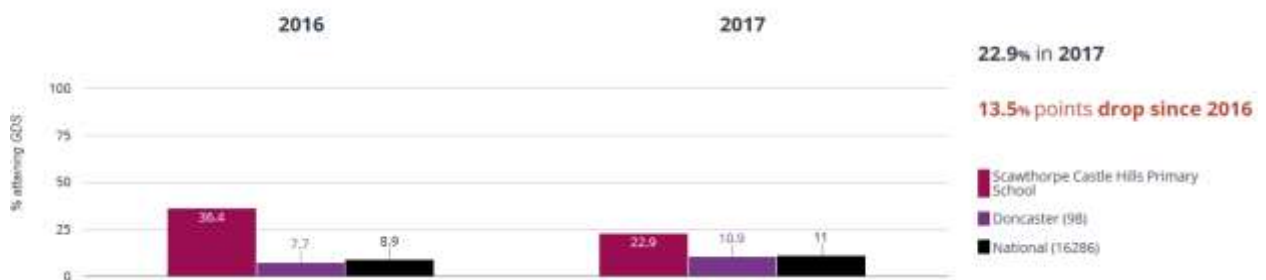

RWM - attaining GDS