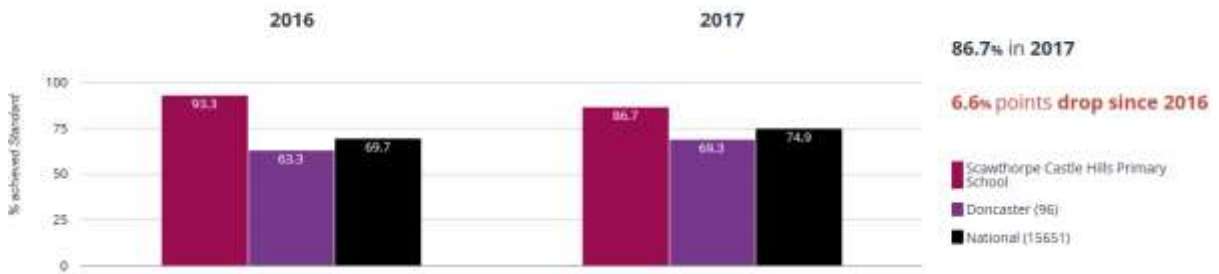

RWM - attaining EXS or better

RWM - attaining GDS

Reading, Writing, Maths and Science - attaining EXS

Key Stage 2

Reading

Reading - average scaled score

Writing

Writing - achieved standard

Maths - average scaled score

Maths - achieved standard

Maths

GPS - average scaled score

GPS - achieved standard

GPS

RWM - achieved standard

RWM