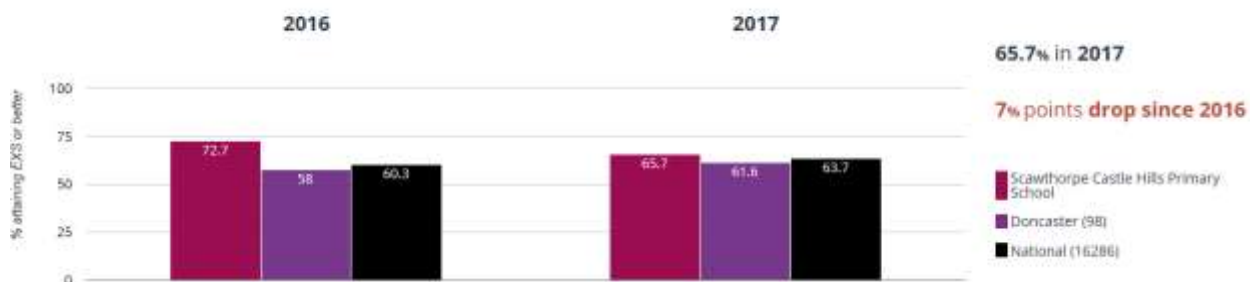

Writing - attaining GDS

22.9% in 2017

13.5% points drop since 2016

Scawthorpe Castle Hills Primary School
 Doncaster (98)
 National (16286)

Maths - attaining EXS or better

Maths - attaining GDS

Science - attaining EXS

RWM - attaining EXS or better

RWM - attaining GDS

Reading, Writing, Maths and Science - attaining EXS

Key Stage 2

Reading

Reading - average scaled score

Writing

Writing - achieved standard