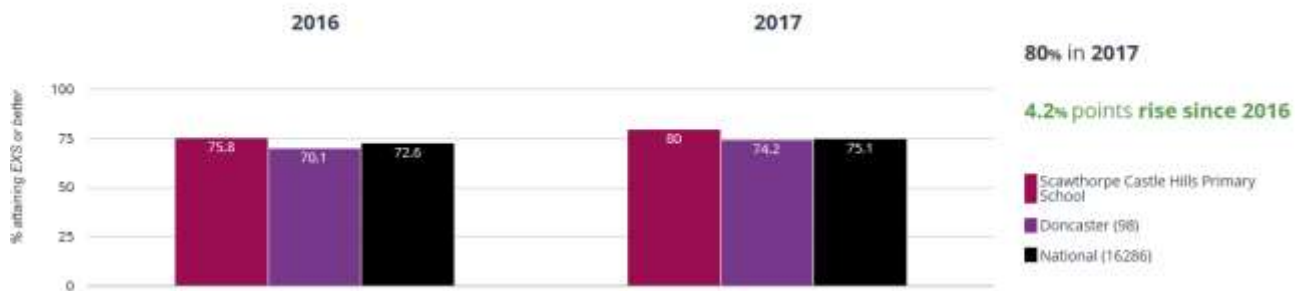

Writing - attaining GDS

22.9% in 2017

13.5% points drop since 2016

Scawthorpe Castle Hills Primary School
 Doncaster (98)
 National (16286)

Maths - attaining EXS or better

Maths - attaining GDS

Science - attaining EXS