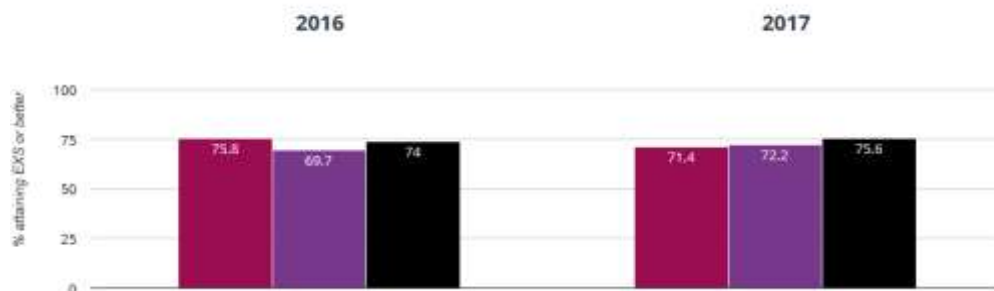

Key Stage 1

Reading - attaining EXS or better

71.4% in 2017

4.4% points drop since 2016

Scawthorpe Castle Hills Primary School
Doncaster (98)
National (16286)