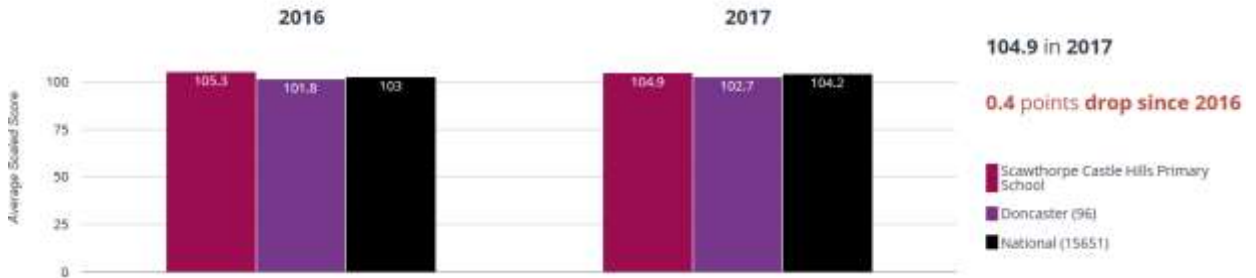

RWM - attaining EXS or better

RWM - attaining GDS

Reading, Writing, Maths and Science - attaining EXS

Key Stage 2

Reading

Reading - average scaled score

Writing

Writing - achieved standard

Maths - average scaled score

Maths - achieved standard

Maths

GPS - average scaled score

GPS - achieved standard

GPS

RWM - achieved standard

RWM