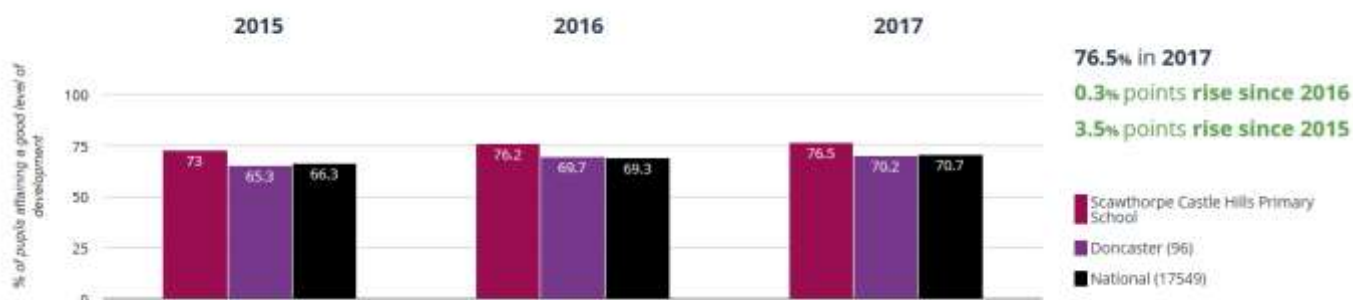

Castle Hills Primary 2017 KS results

Foundation Stage

★ Good Level Of Development