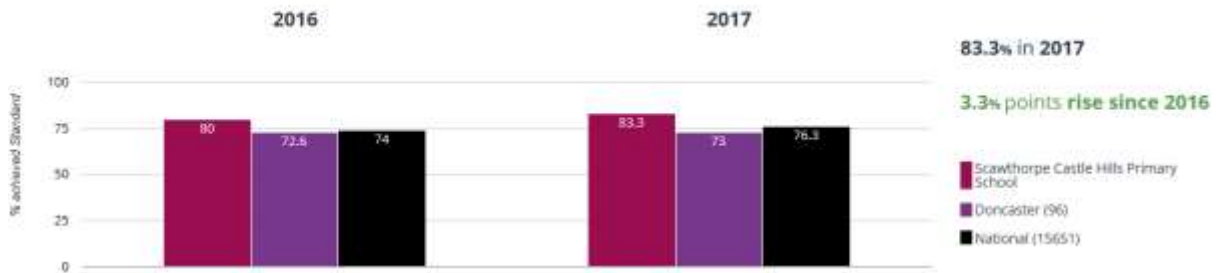

RWM - attaining EXS or better

RWM - attaining GDS

Reading, Writing, Maths and Science - attaining EXS

Key Stage 2

Reading

Reading - average scaled score

Writing

Writing - achieved standard

Maths - average scaled score

Maths - achieved standard

Maths

GPS - average scaled score

GPS - achieved standard

GPS

RWM - achieved standard

RWM