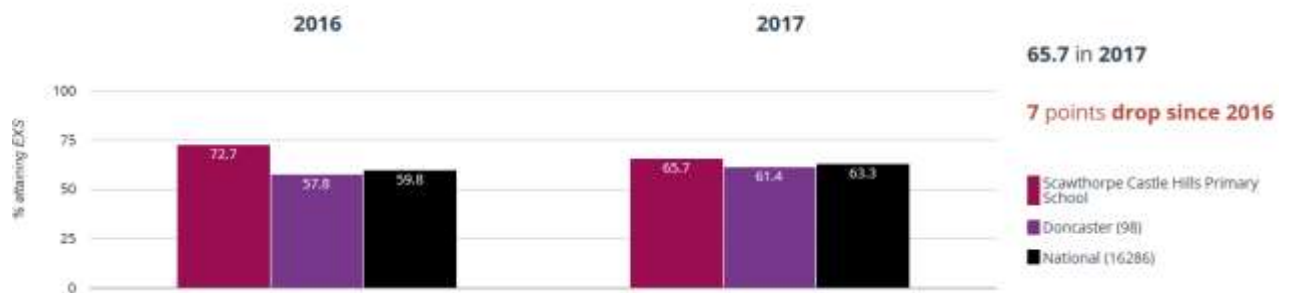

Reading, Writing, Maths and Science - attaining EXS