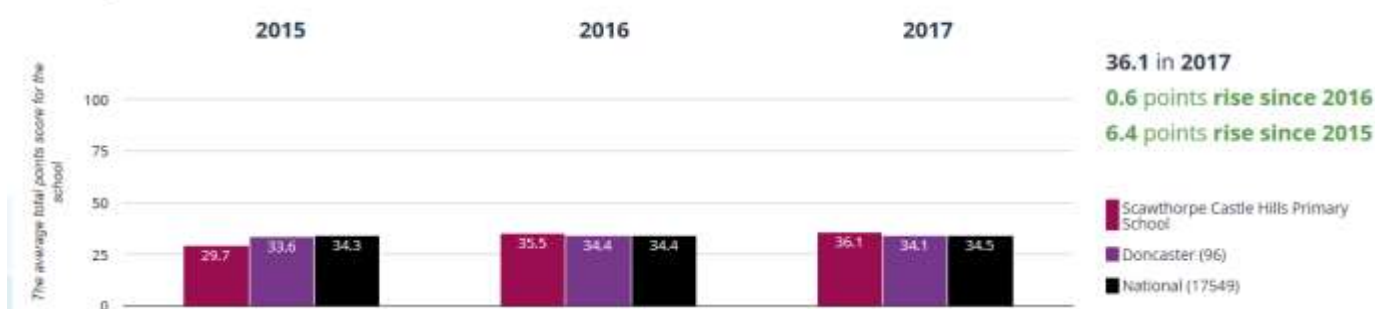

📊 Average Total Points Score