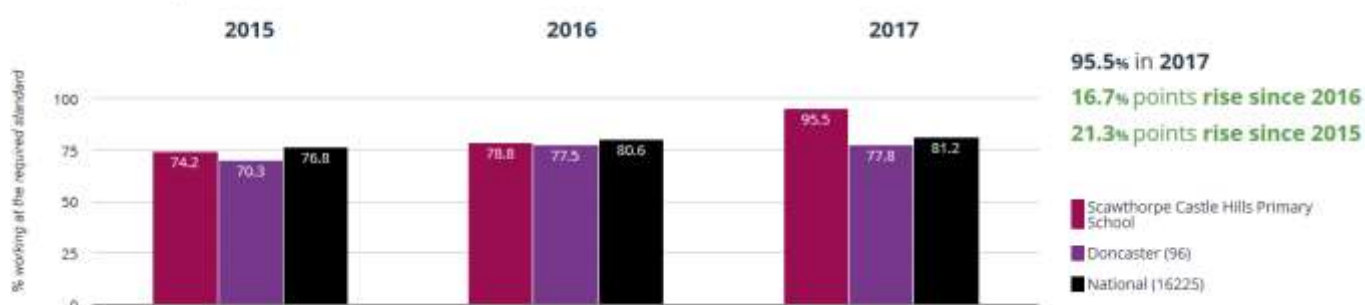

Phonics

Year 1: Working At