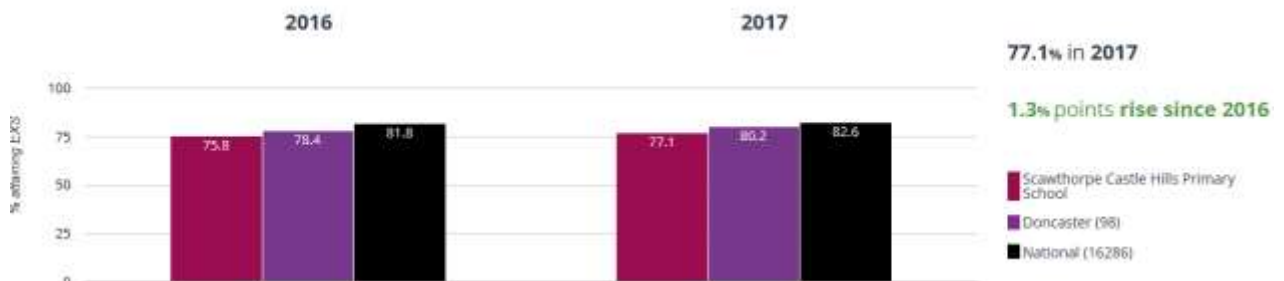

Writing - attaining GDS

22.9% in 2017

13.5% points drop since 2016

Scawthorpe Castle Hills Primary School
 Doncaster (98)
 National (16286)

Maths - attaining EXS or better

Maths - attaining GDS

Science - attaining EXS