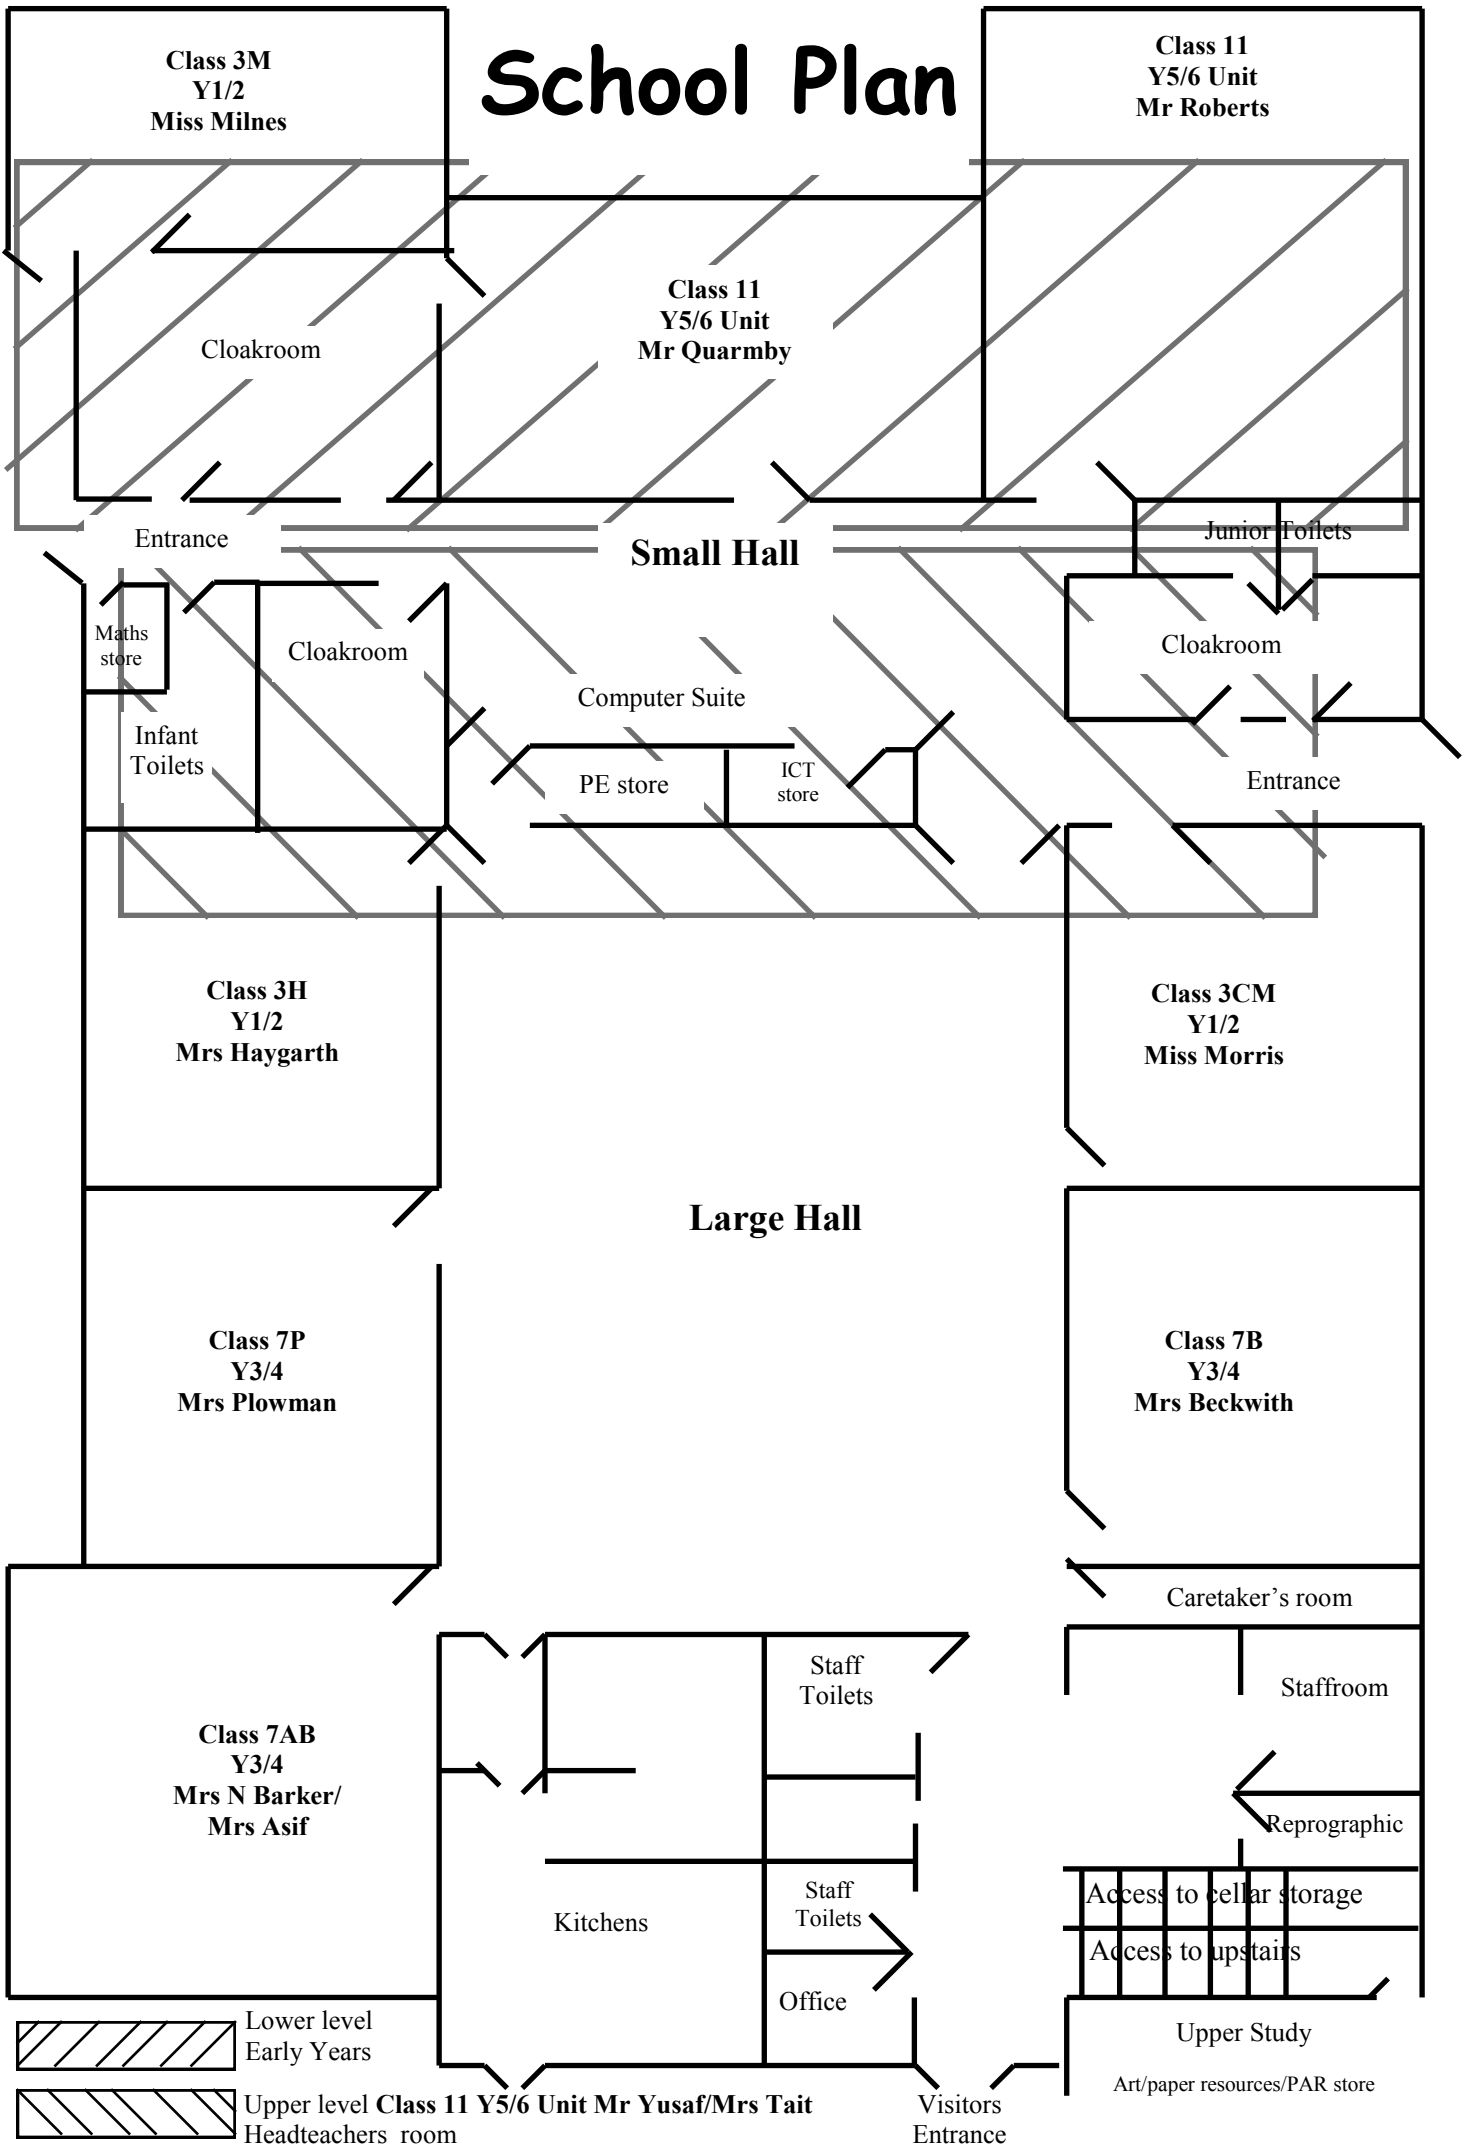

School Plan

Lower level
Early Years

Upper level **Class 11 Y5/6 Unit Mr Yusaf/Mrs Tait**
Headteachers room

Visitors
Entrance

Lower level
Early Years Unit
Mrs Reid

Upper level
Headteachers room
Class 11 Y5/6 Unit Mr Yusaf/ &
Mrs Tait