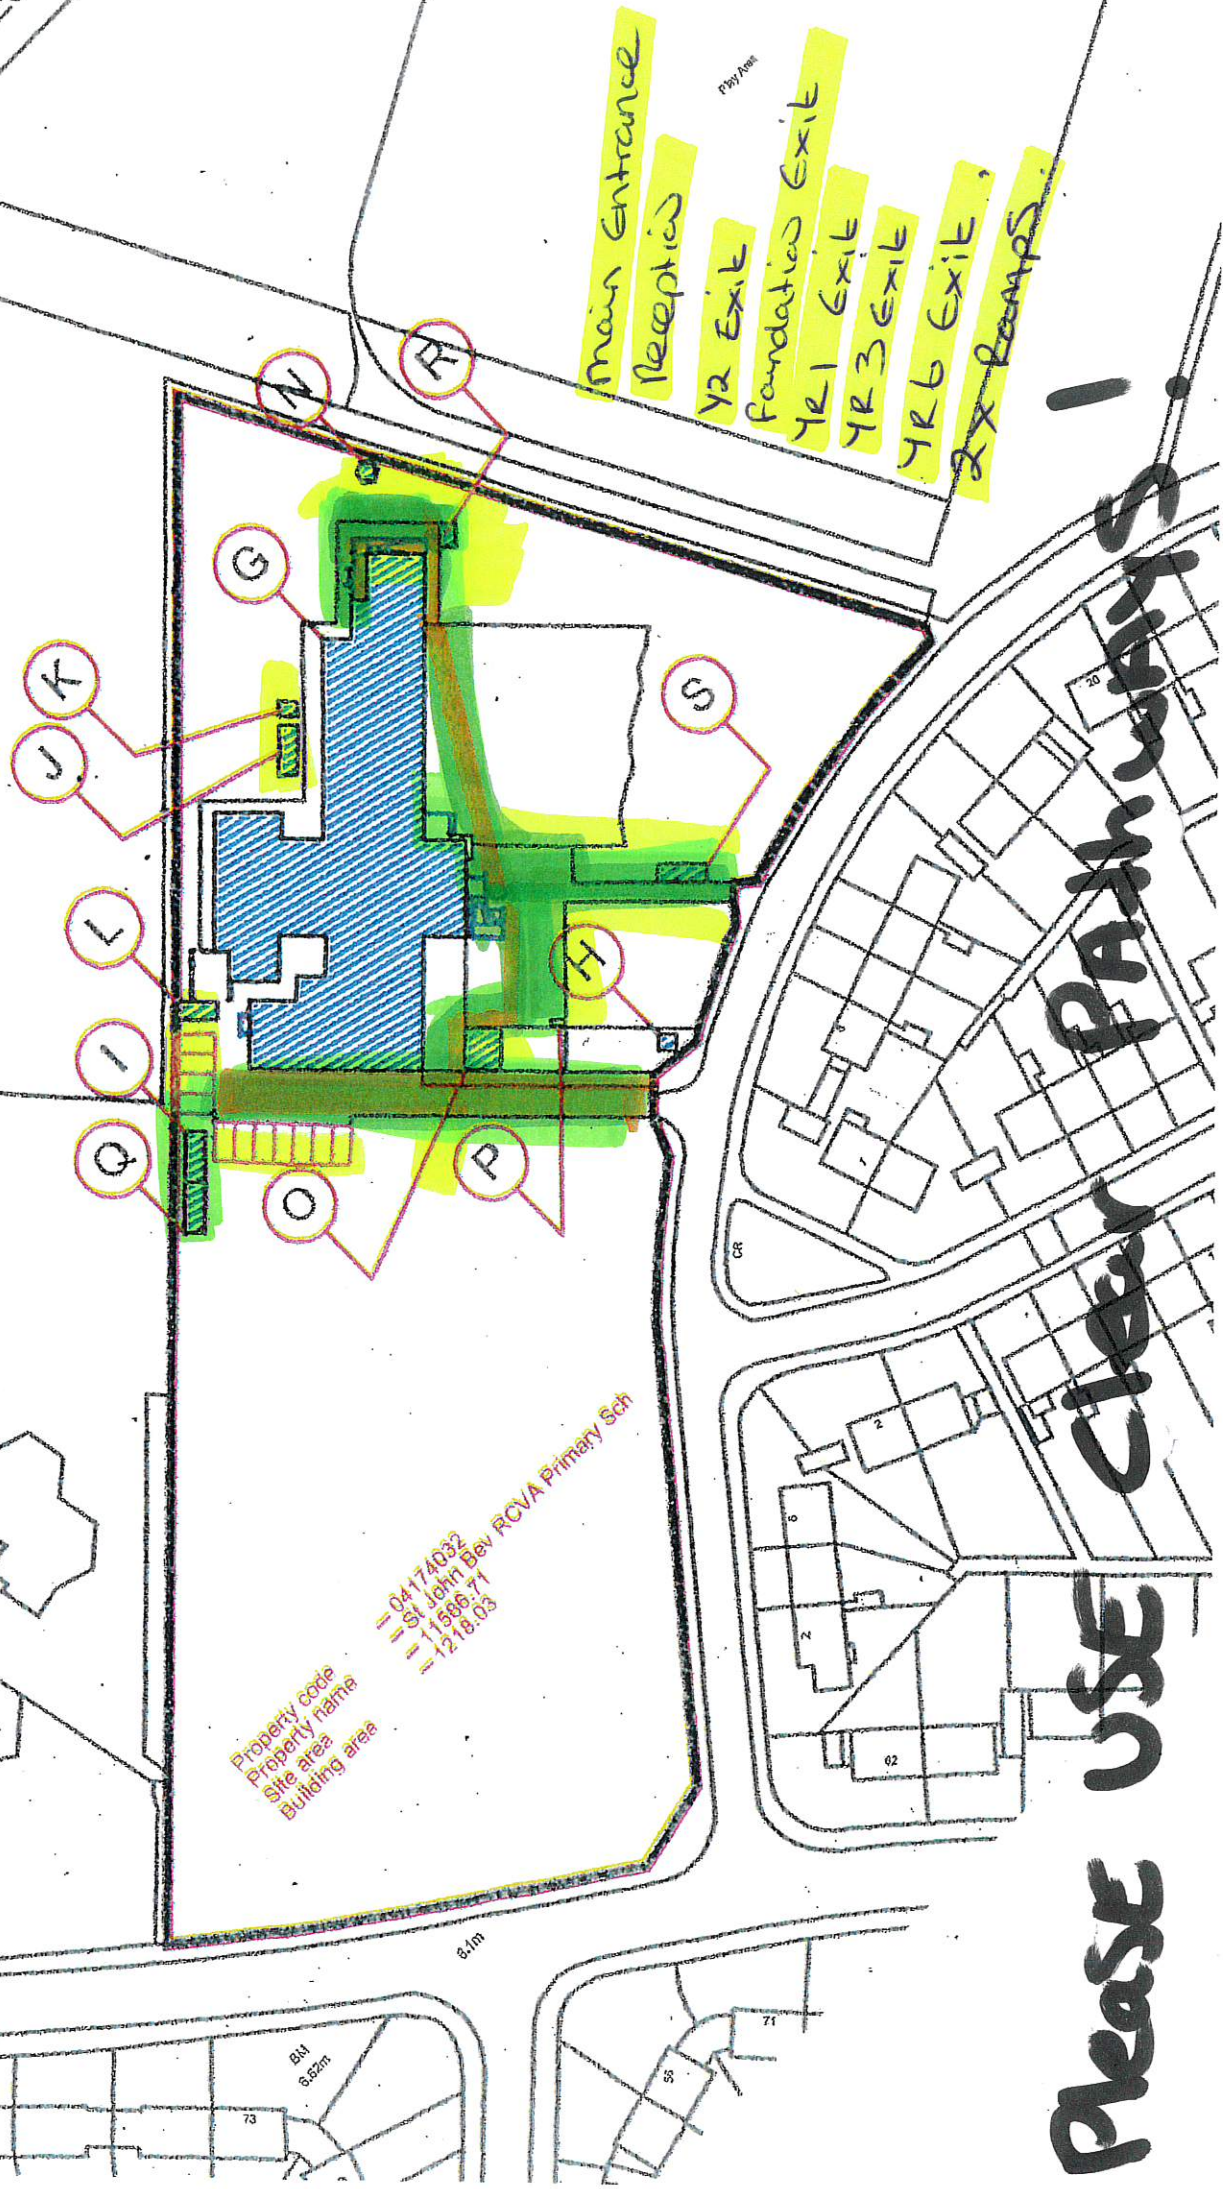

Access into School when Snowing!

3 OR PLANS FOR DE

Please USE clear PATHWAYS!

Property code = 04-174032
Property frame = St John Bev RCVA Primary Sch
Site area = 11-586-71
Building area = 12-18-03

84m

84m
6.62m

73

71

55

68

62

2

1

0

20