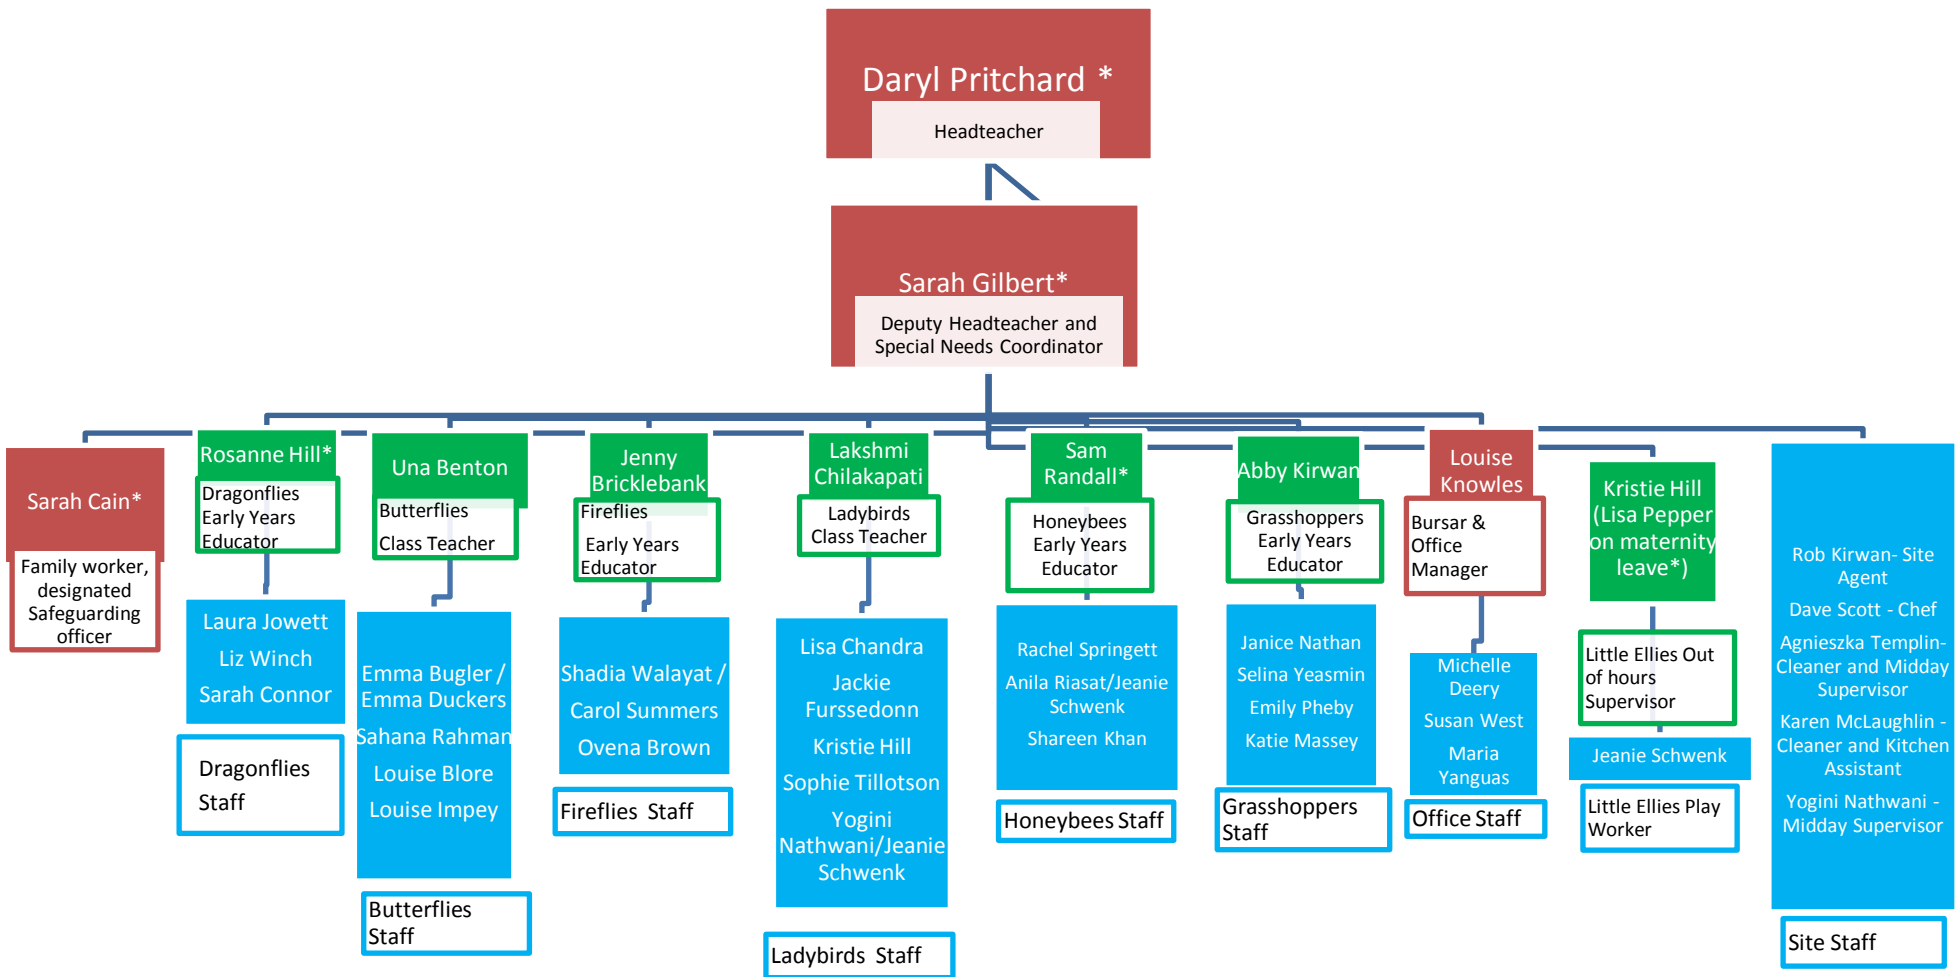

# Chapel Street Nursery School Staffing Structure September 2018

= Leadership
  = Managers
  = Staff
 \* = Designated Safeguarding officers