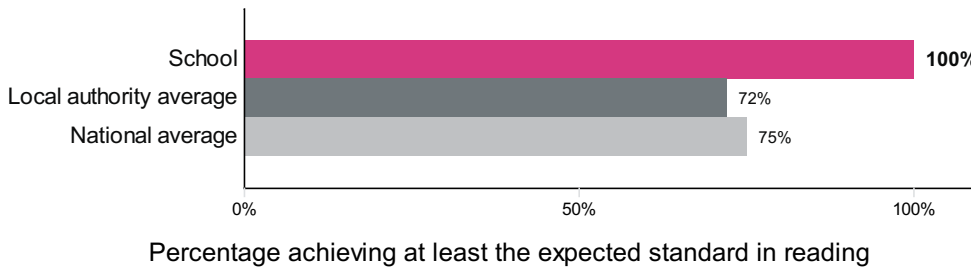

This is the ASP default view

Osgodby Primary School (URN: 120471)

Key stage 1

This is provisional data for 2017/18. CLA data is not currently available, therefore we are not currently publishing breakdowns of data such as disadvantaged which appeared previously. This information will be included in a later release.

Percentage achieving at least the expected standard in reading

Number of pupils = 14

Percentage achieving greater depth in reading

Number of pupils = 14

Percentage achieving at least the expected standard in writing